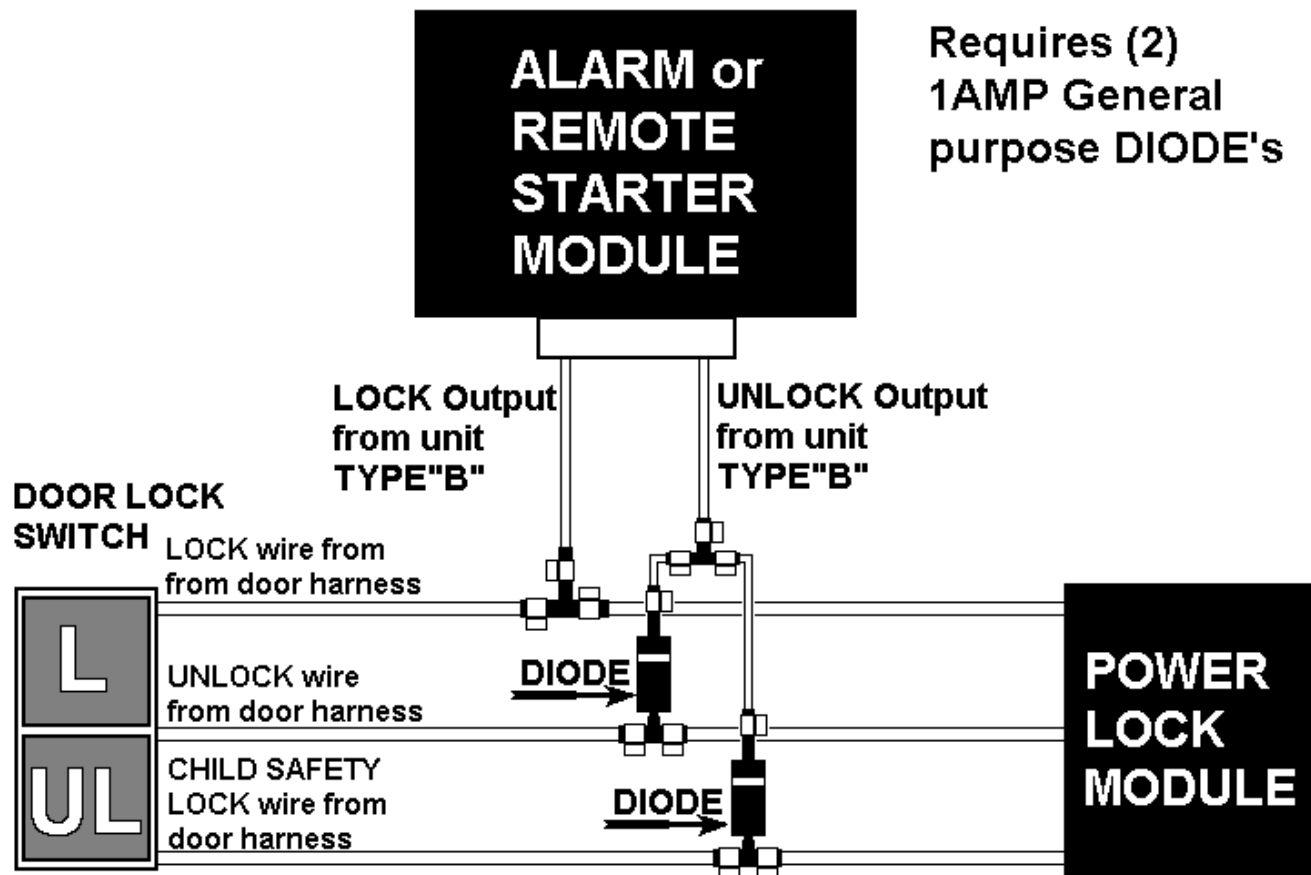

CHILD SAFETY LOCK WIRE DIAGRAM

The CHILD SAFETY LOCK wire is in the same door harness as the LOCK and the UNLOCK wire in the DRIVERS KICK PANEL.

VEHICLE	CHILD SAFETY wire
85-94 CAMRY	BLUE/RED
86-94 CELICA	GREEN
85-93 CRESSIDA	LT.GREEN
88-95 LAND CRUISER	BLUE/ORANGE
85-93 MR2	BLUE/RED
PICK-UP	RED/BLUE
86-98 SUPRA	WHITE/BLUE
84-95 4-RUNNER	RED/BLUE