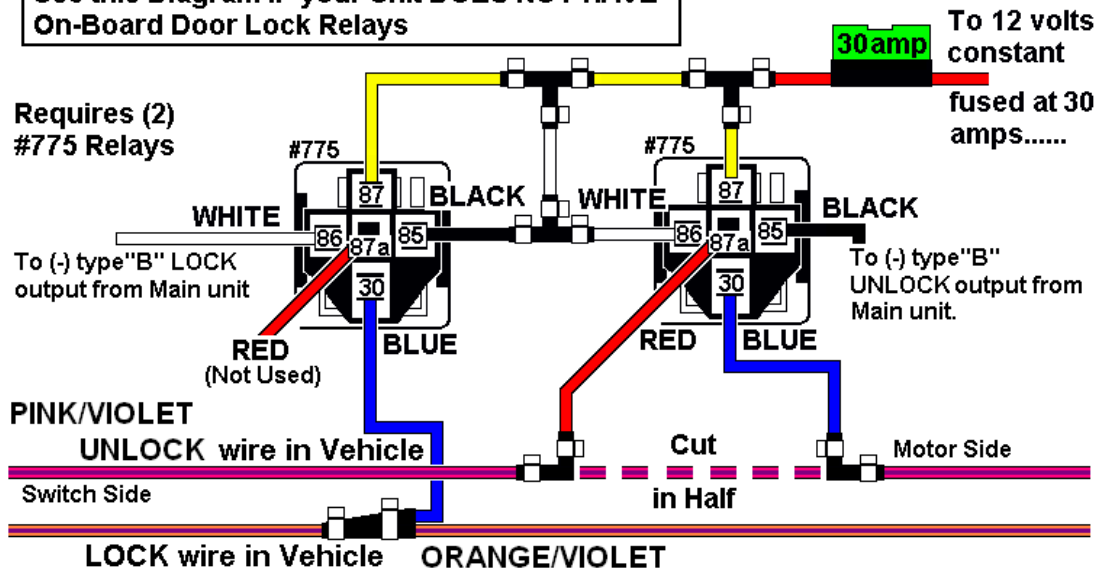

DODGE RAM FULL SIZE 3/5 WIRE DOOR LOCK SYSTEM for ALERT/SHELBY Units

Use this Diagram IF your Unit DOES NOT HAVE On-Board Door Lock Relays

for ALERT/SHELBY Units with On-board Door Lock Relays: