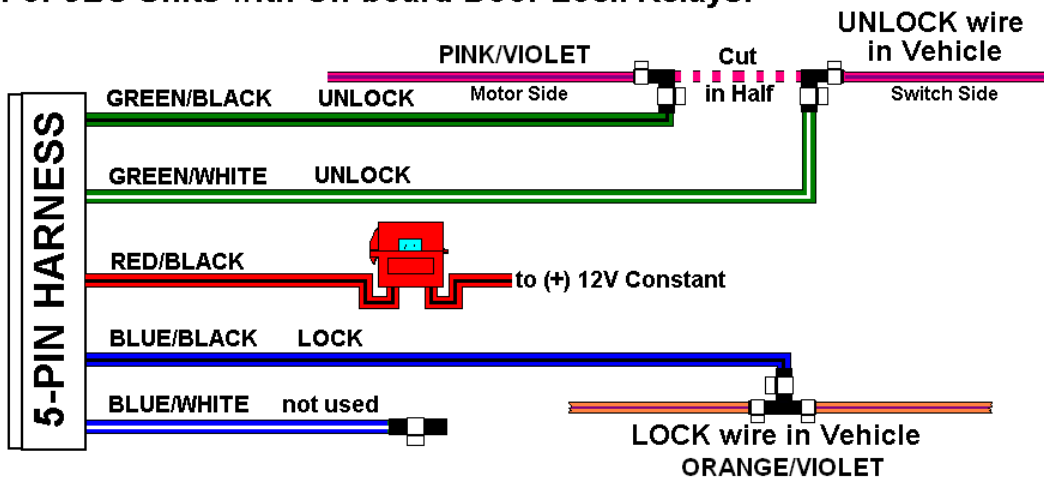

DODGE RAM FULL SIZE 3/5 WIRE DOOR LOCK SYSTEM for JBS Units

Use this Diagram IF your Unit DOES NOT HAVE On-Board Door Lock Relays

For JBS Units with On-board Door Lock Relays:

for Units with On-board Door Lock Relays: