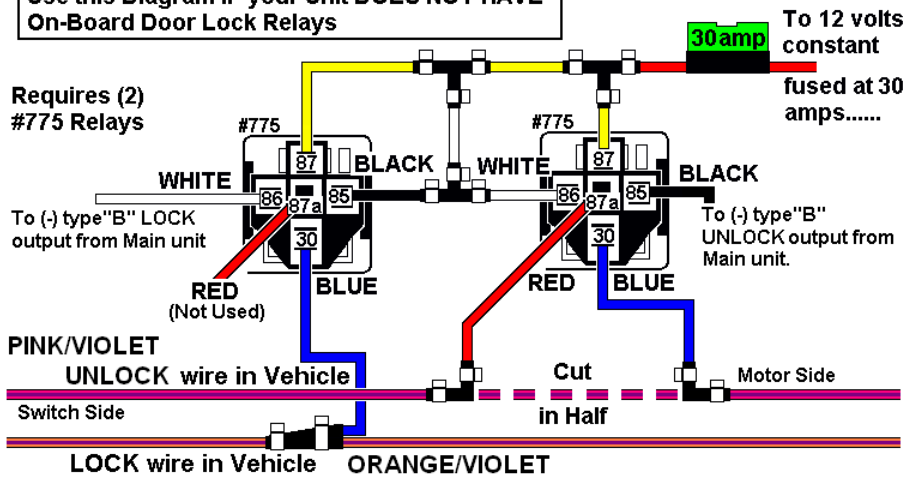

DODGE RAM FULL SIZE 3/5 WIRE DOOR LOCK SYSTEM for JBS Units

Use this Diagram IF your Unit DOES NOT HAVE On-Board Door Lock Relays

For JBS Units with On-board Door Lock Relays:

for Units with On-board Door Lock Relays: