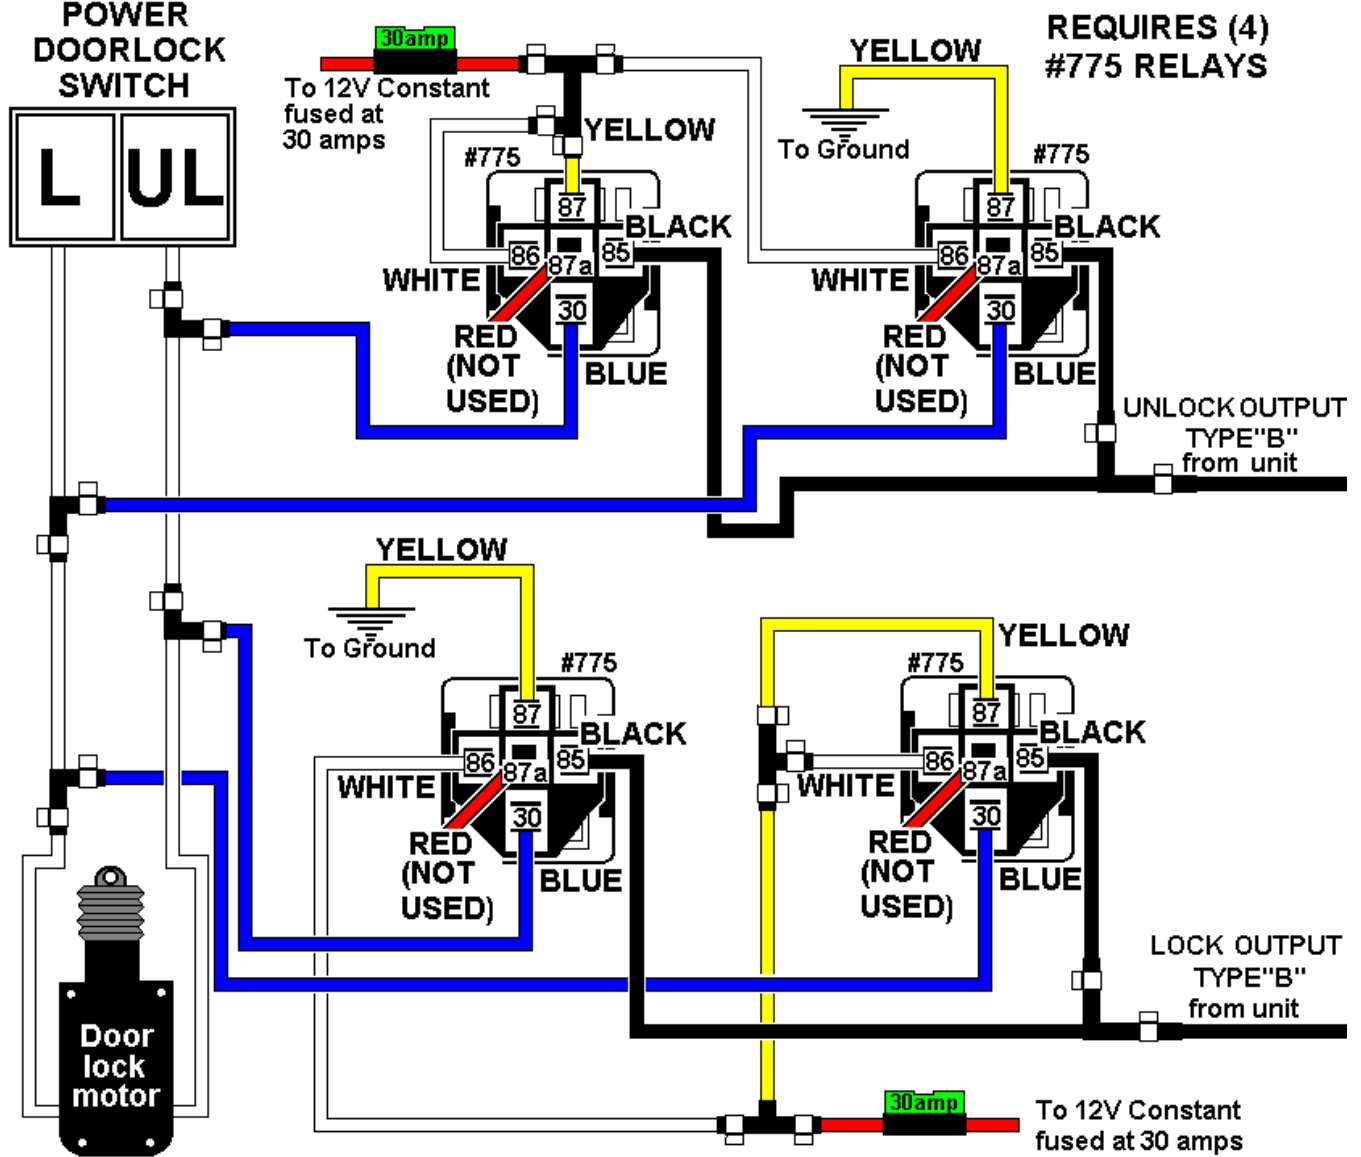

REVERSE POLARITY rest at NEURTAL

NOTE** Use Driver's Door Switch ONLY.....**