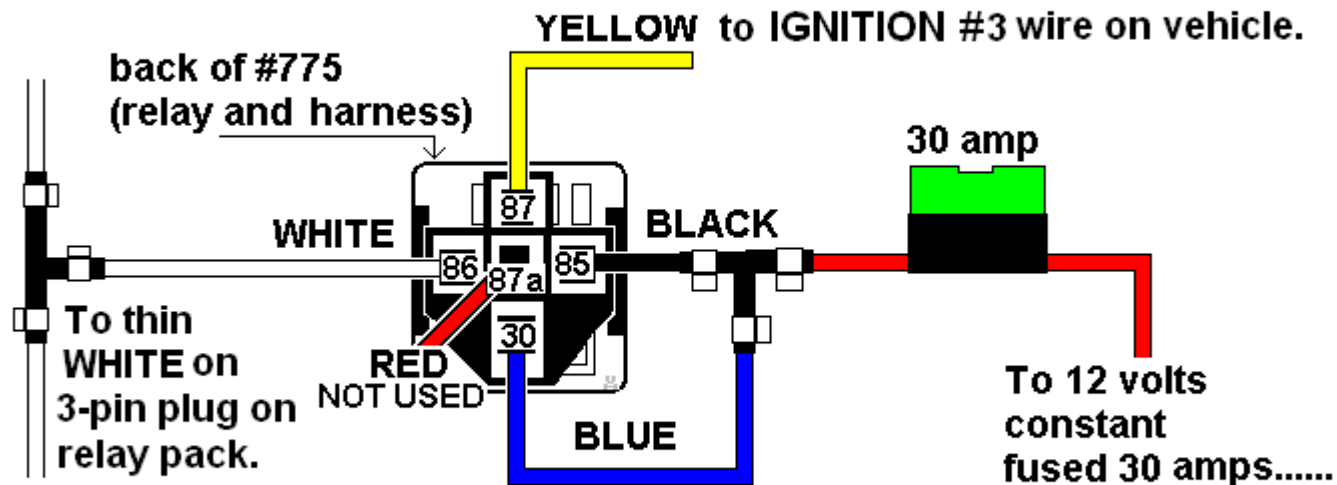

# 775 RELAY for IGNITION #3

or WHITE, YELLOW,  
YELLOW/BLACK, or BLUE/BLACK  
(-) Ignition Output from Unit.