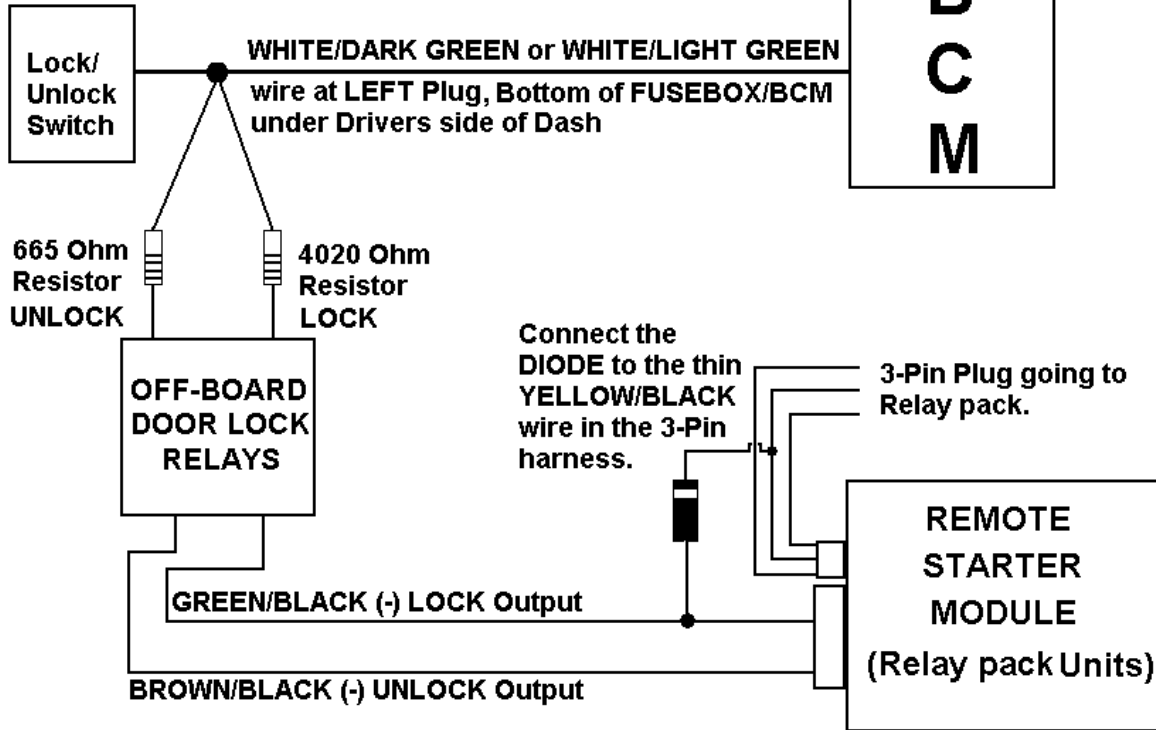

CHRYSLER Mini-Van 96-00 Factory Alarm Rearm

Circuit: OFF-BOARD DOOR LOCK RELAY UNITS:

CHRYSLER Mini-Van 96-00 Factory Alarm Rearm

Circuit: ON-BOARD DOOR LOCK RELAY UNITS: