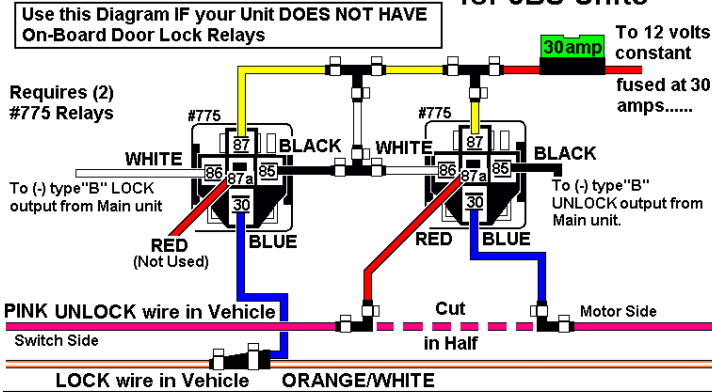

CHRYSLER 3/5 Wire Door Locking System: for JBS Units

For JBS Units with On-board Door Lock Relays:

KE-100, KE-150 and 1702