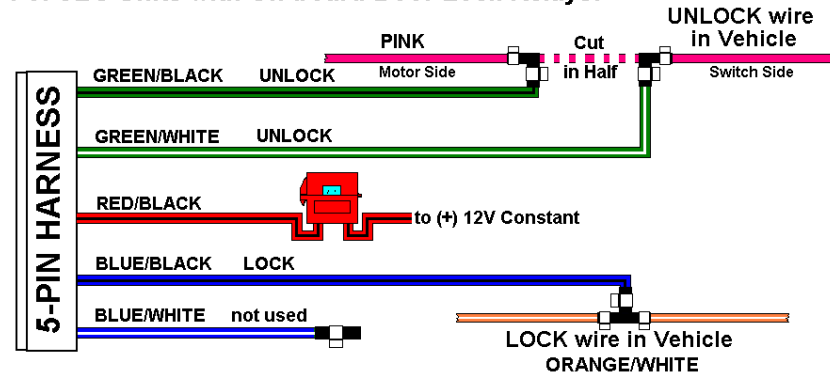

CHRYSLER 3/5 Wire Door Locking System: for JBS Units

For JBS Units with On-board Door Lock Relays:

KE-100, KE-150 and 1702