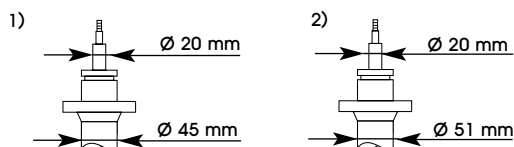

MODEL FAHRZEUG MODELE	YEAR JAHR ANNEE	FRONT/VORNE/AVANT				REAR/HINTEN/ARRIERE			
		PREMIUM Oil	EXCEL-G* Twin-tube Gas	GAS-A-JUST Mono-tube Gas		PREMIUM Oil	EXCEL-G* Twin-tube Gas	GAS-A-JUST Mono-tube Gas	

BMW (D)

3 Series (E30) Exc. M-Technik sus.

316, 316i, 318i, 318iS, 324d Exc. Sport	(E30)	82-12.90	663049¹⁾▼ 663500¹⁾	363044¹⁾▼ 363500¹⁾ 373019¹⁾		443207	343184	553124 <u>243019</u>	
320i Exc. Sport	(E30)	82- 9.87	663049¹⁾▼ 663500¹⁾	363044¹⁾▼ 363500¹⁾ 373019¹⁾		443207	343184	553124 <u>243019</u>	
320i Exc. Sport	(E30)	10.87-12.90		363044¹⁾▼ 363500¹⁾ 373019¹⁾			343184	553124 <u>243019</u>	
316/316i Sport 318i/318iS Sport 320i Sport 324d Sport	(E30)	82-12.90		364021²⁾ 374008²⁾			343184	553124 <u>243019</u>	
320iS, 323i, 324td, 325e, 325i Incl. Sport Exc. 4WD (325iX)	(E30)	82-12.90		364021²⁾ 374008²⁾			343184	553124 <u>243019</u>	

3 Series (E30) Exc. M-Technik sus.

318i, 320i, 325i Incl. Sport Exc. 4WD (325iX)	(E30)	85- 2.93		364021²⁾ 374008²⁾			343184	553124 <u>243019</u>	

3 Series (E30) Exc. M-Technik sus.

316i, 318i Exc. Sport	(E30)	3.89- 9.89		363044¹⁾▼ 363500¹⁾ 373019¹⁾			343184	553124 <u>243019</u>