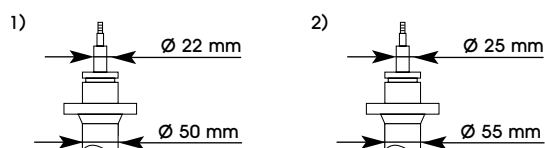

MODEL FAHRZEUG MODELE	YEAR JAHR ANNEE	FRONT/VORNE/AVANT				REAR/HINTEN/ARRIERE			
		PREMIUM Oil	EXCEL-G Twin-tube Gas	GAS-A-JUST Mono-tube Gas		PREMIUM Oil	EXCEL-G Twin-tube Gas	GAS-A-JUST Mono-tube Gas	

Skoda (CS)

Octavia I (1U2)

(2WD) 1.8-20V 1.8 Turbo 2.0 1.9 TDi (81kw) 1.9 TDi (96kw) Exc. Sport sus., , RS	(1U2)	9.96- 4.04 8.97- 4.04 4.99- 4.04 8.97- 4.04 1.03- 4.04	634812	334812 <u>324016</u>		343348	553206 <u>243037</u>	

Octavia I Combi (1U5)

(2WD) 1.4 1.6, 1.9 SDi 1.9 TDi (66kw) Exc. 1.9 TDi (81kw) Exc. Sport sus., , RS Exc. Self leveling ()	(1U5)	8.00- 6.04 7.98- 6.04 7.98- 6.04	633713	333713		343298	553232	
(2WD) 1.8-20V, 1.8 Turbo 2.0 1.9 TDi (81kw) 1.9 TDi (96kw) Exc. Sport sus., , RS Exc. Self leveling ()	(1U5)	7.98- 6.04 4.99- 6.04 7.98- 6.04 1.03- 6.04	634812	334812		343298	553232	
(4WD) Exc. Sport sus., Exc. Self leveling ()	(1U5)	5.98- 7.00	634812	334812		344301		
(4WD) Exc. Sport sus., Exc. Self leveling ()	(1U5)	8.00- 6.04				344301		

Octavia II (1Z3)

(2WD) 1.4, 1.6, 1.6 FSI 2.0 FSI 1.9 TDi, 2.0 TDi Exc. Sport sus.,	(1Z3)	6.04- 11.04- 6.04-		334834¹⁾		344459		
(2WD) 1.4, 1.6, 1.6 FSI 2.0 FSI 1.9 TDi, 2.0 TDi Exc. Sport sus.,	(1Z3)	6.04- 11.04- 6.04-		335808²⁾		344459		

Octavia II Combi (1Z5)

(2WD) 1.6, 1.6 FSI 2.0 FSI 1.9 TDi, 2.0 TDi Exc. Sport sus.,	(1Z5)	6.04- 11.04- 6.04-		334834¹⁾		344459		

Skoda