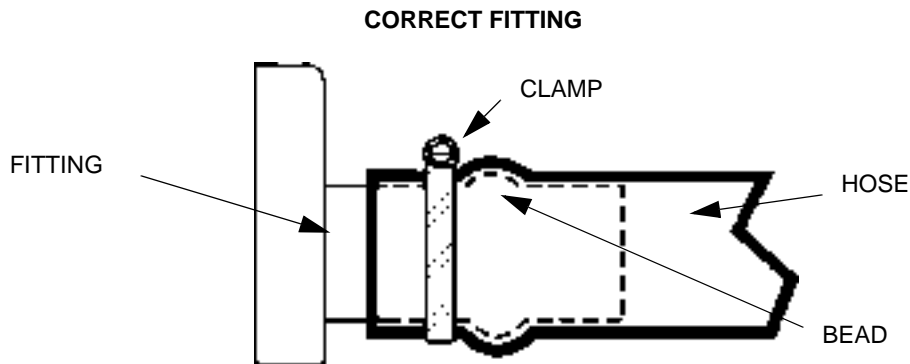

Hose clamps may vary in design (see below).

Several different clamp designs are available in the market. The most common are the Springband and worm drive designs. It is recommended that new clamps be fitted when ever a hose is replaced as they usually lose tension over time. (Clamp details courtesy of Norma Pacific Pty Limited)

The clamp should be as close to the bead as possible, but not on it. Allow approximately a minimum of 5mm between the clamp and the hose end. Tighten the clamp, but not enough to strip the worm. Top up the coolant system and run the engine for about 15 minutes and observe for leaks. When cold nip up the clamps to allow for set of the rubber. Flush the coolant system every two years and check hoses.

The positioning of the clamp, butted up to the bead is important to prevent ingress of coolant over the bead and onto the fitting. This will reduce corrosion around the neck of the fitting. Make sure to top up with coolant approved by O.E. manufacturers and their instructions.

Mackay Consolidated has been supplying high quality rubber hoses to the automotive aftermarket for over 60 years. It is false economy to purchase low price replacement hoses, as premature failure can result in expensive engine repairs. Protect your valuable investment by using only Mackay replacement hoses, made in Australia to exacting standards.