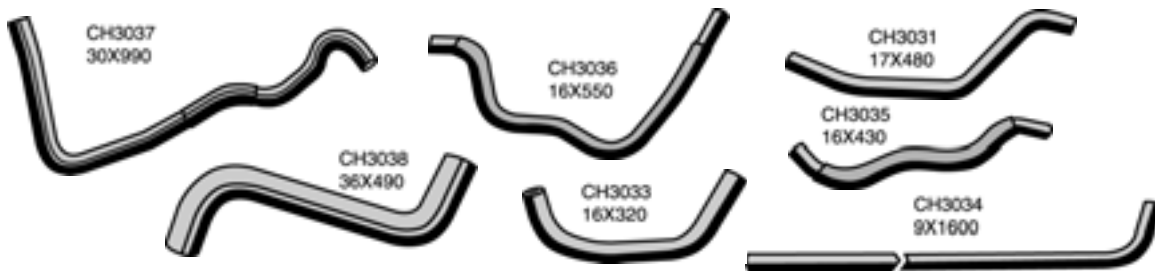

TRIBUTE CD2 3.0 LITRE V6 2001-10/03

	Top Hose <i>Plastic Clip</i>	CH3037	AJ0315186H
	Bottom Hose	CH3038	AJ0315185G
	Heater Hose 2A	CH3036	E1146124YA
	Heater Hose 2B <i>re-use metal connector</i>	CH3033	ED386124Y
	Heater Tank Hose	CH3034	AJ3415380A
	Heater Tank Hose B	CH3031	YF4715380
	Heater Hose	CH3035	E11462124XE

TRAVELLER 1.6 LITRE 1983-84

	Top Hose	CH1522	046815186, 898215186
	Bottom Hose	CH1523	139315185