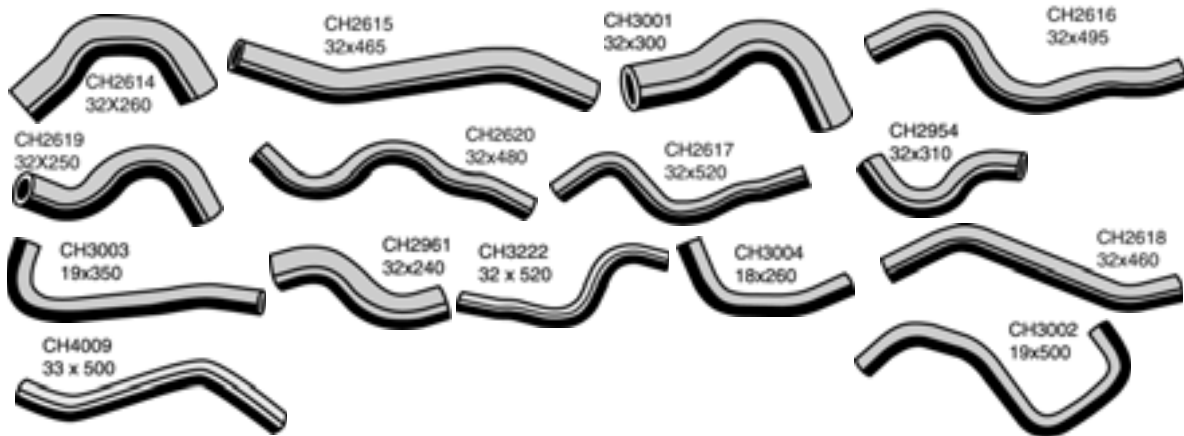

Note The products featured in this catalogue are supplied by Mackay Consolidated Industries Pty Ltd to suit the vehicle models indicated

* Supplied with Coil Spring. all dimensions in millimetres

Make	Model Year	Description	Mackay No	O.E.M No
NUBIRA 1997-99				
1.6 litre A16DMS DOHC				
		Top Hose	CH2614	96181385
		Bottom Hose <i>Man Trans</i>	CH2615	96352291
		Bottom Hose <i>Auto trans</i>	CH2616	96181387
2 Litre 20SE DOHC				
		Top Hose	CH2619	96181386
		Bottom Hose <i>Auto Trans to 15/2/98</i>	CH2620	96308891
		Bottom Hose <i>Auto Trans From 15/2/98</i>	CH2617	96257065
		Bottom Hose <i>Man Trans</i>	CH2618	96352290
2 Litre 20SED DOHC 1999-03				
		Top Hose	CH2954	96271481
		Bottom Hose <i>99-01 Auto Trans Export Only</i>	CH3001	96271480
		Bottom Hose <i>Auto Australian Vehicles</i>	CH3222	96271486
		Bottom Hose <i>Manual Trans Australian Vehicles</i>	CH4009	96271485
		By Pass Hose	CH3003	96184370
		Feed Heater Hose	CH3004	96255581
		Heater Return Hose	CH3002	96255075
		Hose Water Pump to Pipe	CH2961	96184371