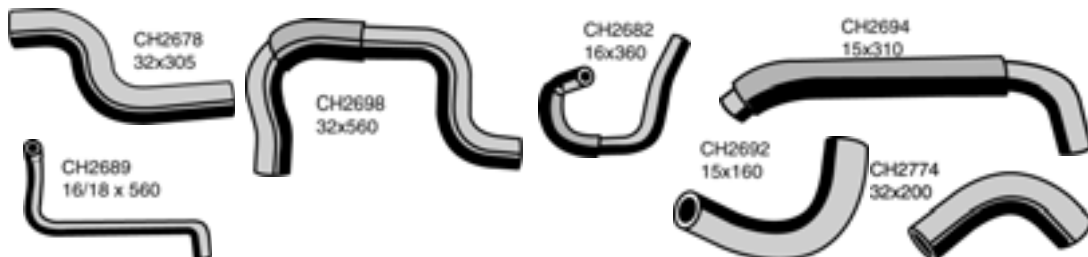

VZN167R 3.4 Litre 5VZ-FE Engine 2002-2005

Top Hose	CH3730	1657162080
Bottom Hose	CH3731	1657262100

Note: The products featured in this catalogue are supplied by Mackay Consolidated Industries Pty Ltd to suit the vehicle models indicated.

* Supplied with Coil Spring. All dimensions in millimetres