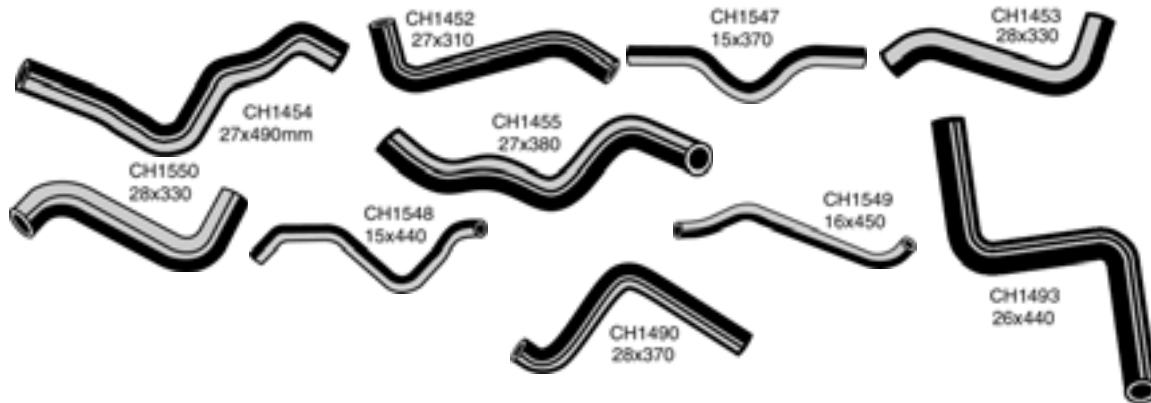

N12, 1.6 Litre 1986-87

		Top Hose	CH1550	21501V9801
		Bottom Hose	CH1551	21503V9801, V9803
		Heater Hose <i>Inlet</i>	CH1547	92400V9800
		Heater Hose <i>Outlet to Pipe</i>	CH1548	92412V9800
		Heater Hose <i>Outlet Pipe to Engine</i>	CH1549	92413V9800