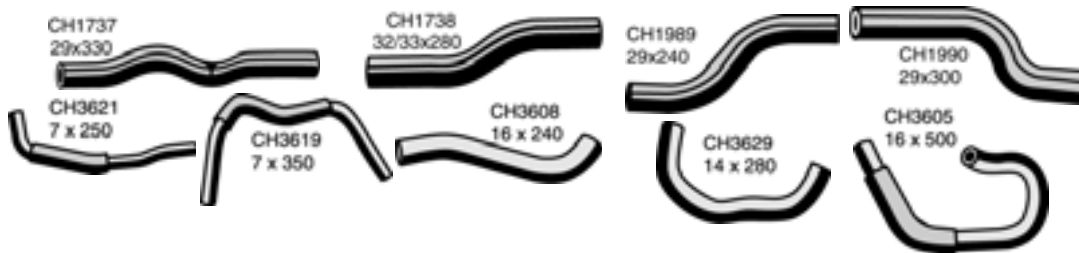

UBS 2.8 Litre Turbo Diesel 4JB1 1988-92

		Top Hose	CH2819	8941734591
		Bottom Hose	CH2841	8941734612
		Engine to Heater	CH2765	8944534891
		Pipe 1 to Thermostat	CH2766	8944788842
		Heater Hose to Engine	CH2844	8944534900
		Heater Hose to Pipe 1	CH2842	8943112970
		Heater Hose Pipe 1 to Water Manifold	CH2843	8944467380