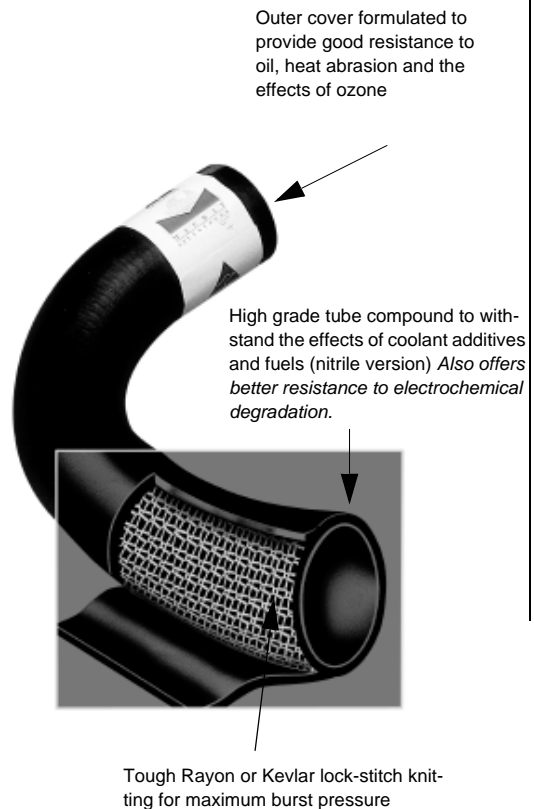

UNIVERSAL 90° HOSE BENDS

Mackay Universal Hose bends are available in two separate specifications, one for water and the other for fuel applications. It is important to select the correct specification for your application.

Hose Bends UHB8 - UHB57 are manufactured from heat and ozone resistant EPDM to Spec. SAE 20R4 Class D-1 and are not suitable for the conveyance of petroleum products.

For Fuel applications use part numbers UHB8N to UHB57N which are manufactured from Fuel resistant Nitrile.

Please note that fuel application UHB's are made to customer order only with MOQ;s as below.

WATER APPLICATIONS *Only*

INTERNAL DIAMETER	PART No.	LENGTH	
		A	R
8	UHB8-300	300	50
10	UHB10-300	300	50
13	UHB13	105	50
13	UHB13-300	300	50
16	UHB16	105	50
16	UHB16-300	300	50
19	UHB19	105	50
19	UHB19-300	300	50
25	UHB25	105	50
25	UHB25-300	300	50
31	UHB31	120	60
31	UHB31-300	300	60
38	UHB38	120	60
38	UHB38-300	300	60
44	UHB44	140	70
44	UHB44-300	300	70
50	UHB50	140	70
50	UHB50-300	300	70
57	UHB57	170	85
57	UHB57-300	300	85
63	UHB63	170	95
63	UHB63-300	300	95

FUEL APPLICATIONS *Only*

Non Stocked Product

Made to customer order, MOQ Applies

INTERNAL DIAMETER	PART No.	LENGTH		MOQ
		A	R	
8	UHB8-300N	300	50	300
10	UHB10-300N	300	50	300
13	UHB13N	105	50	850
13	UHB13-300N	300	50	300
16	UHB16N	105	50	850
16	UHB16-300N	300	50	300
19	UHB19N	105	50	400
19	UHB19-300N	300	50	150
25	UHB25N	105	50	100
25	UHB25-300N	300	50	300
31	UHB31N	120	60	850
31	UHB31-300N	300	60	300
38	UHB38N	120	60	100
38	UHB38-300N	300	60	300
44	UHB44N	140	70	100
44	UHB44-300N	300	70	300
50	UHB50N	140	70	nil
50	UHB50-300N	300	70	nil
57	UHB57N	170	85	100
57	UHB57-300N	300	85	300

ALL DIMENSIONS IN MILLIMETRES