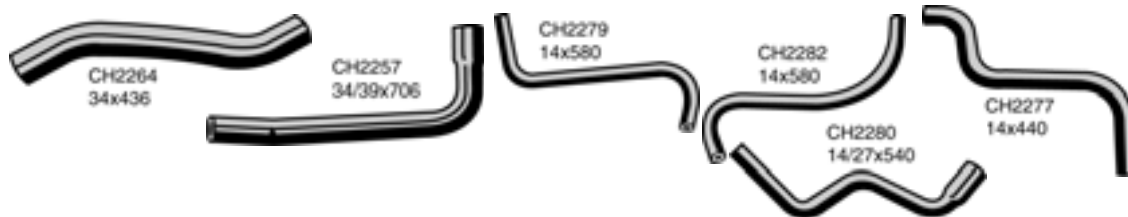

5.7 Litre V8 1997-02

Top Hose

CH2808

92055623

Bottom Hose Pipe to Engine

CH2809

92055621

Bottom Hose Radiator to Pipe

CH2810

92057860

Heater Hose A Tap to Heater

CH2811

92075151A

Heater Hose B Heater to Tap

CH2813

92075151B

Heater Hose Tap To Engine **Lower**

CH2812

92055416

Heater Hose Tap To Engine **Upper**

CH2814

92055415

By Pass Hose (*Exported models only*)

CH3283

92057264

Note The products featured in this catalogue are supplied by Mackay Consolidated Industries Pty Ltd to suit the vehicle models indicated

* Supplied with Coil Spring. all dimensions in millimetres