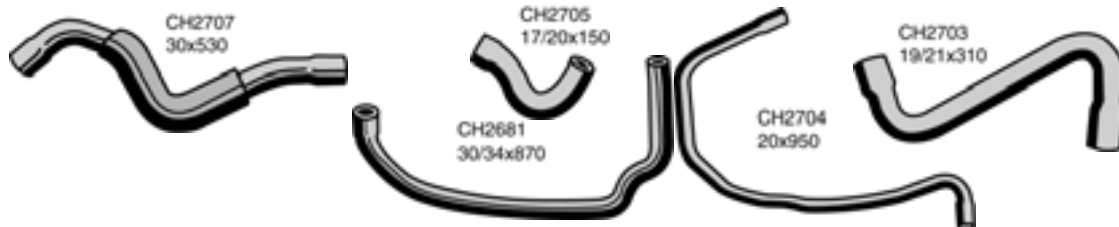

405 1.9 LITRE 1989-96

Top Hose	CH2707	1343A2
Bottom Hose	CH2681	135151
By Pass Hose	CH2705	135104
Heater Hose Inlet	CH2703	6464A2
Heater Hose Outlet	CH2704	6464A3

406 2D COUPE 3 LITRE V6 1997-99

Top Hose	CH2847	1343X9
Bottom Hose	CH2848	1351Y1