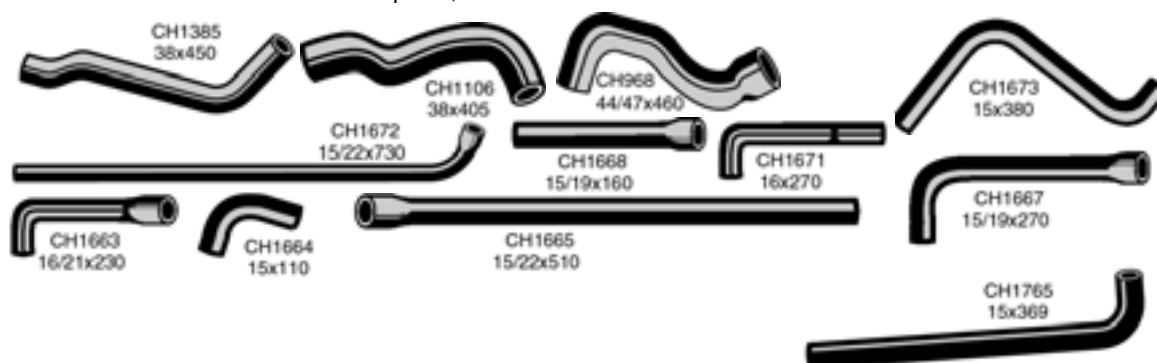

Valve to Heater *Van & UTE from 1/88*

CH1668 XFC18472A

Hose- Heater to "T" piece, *Van & UTE from 1/88*

CH1667 XFC18472B

FALCON XK, XL 1960-64

Top Hose

CH482 KM5030

Bottom Hose