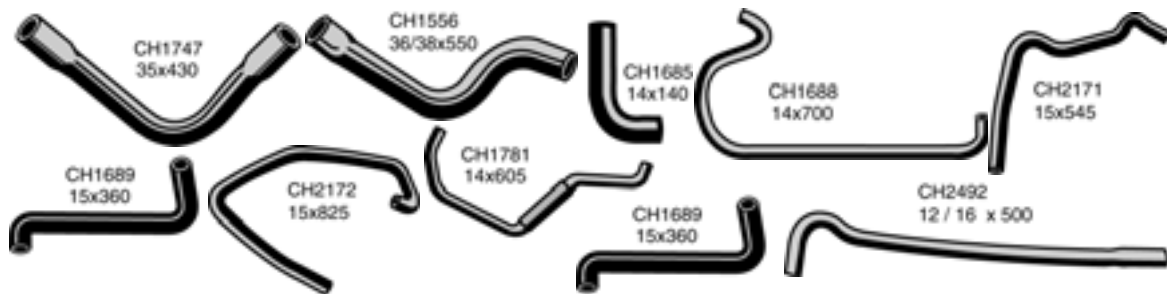

* Supplied with Coil Spring. All dimensions in millimetres

Make
Model Year **Description** **Mackay No** **O.E.M No**

COMMODORE VR , VQ SERIES II STATESMAN 1994-95

Hose - Water Valve to Heater	CH1688	92032147
Hose - Heater Outlet to W/Pump	CH1686	92032149
Hose - Heater Outlet to connector	CH2172	92037999
Hose - Connector to W/Pump	CH2171	92038000
Hose-Engine to Water Valve	CH1689	92035214
Hose- Crankcase Vent	CH2492	92060418