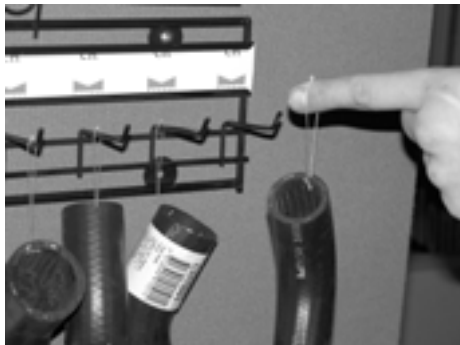

HOSE MERCHANDISERS