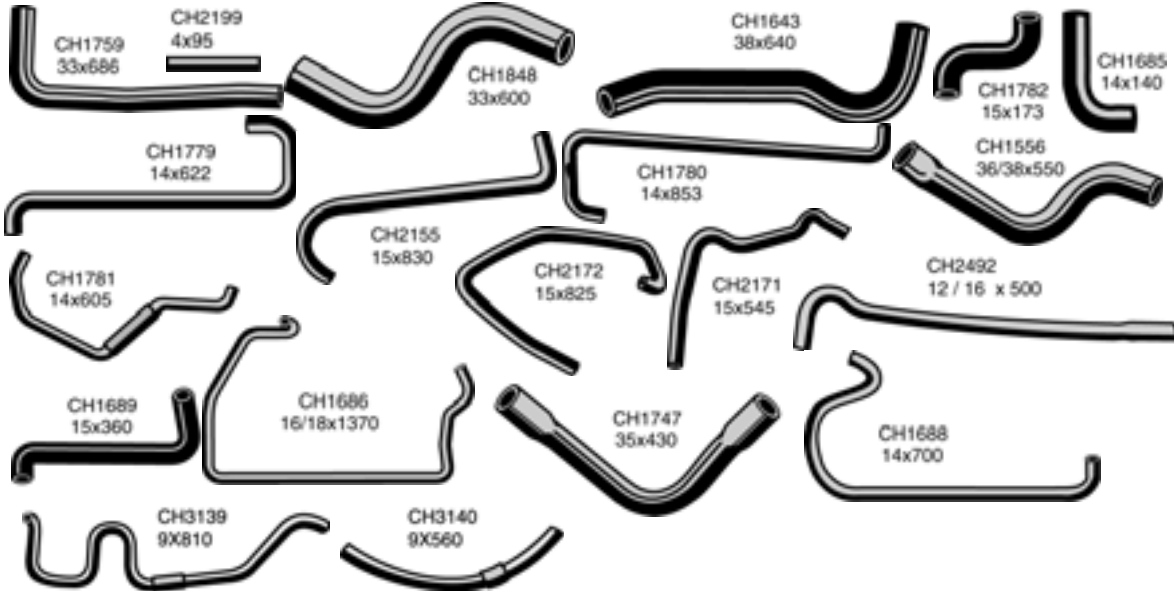

Note: The products featured in this catalogue are supplied by Mackay Consolidated Industries Pty Ltd to suit the vehicle models indicated.

* Supplied with Coil Spring. All dimensions in millimetres

Make	Model Year	Description	Mackay No	O.E.M No
COMMODORE VP , VQ SERIES II, STATESMAN 1991-94 (CONTINUED)				
		Hose - Heater Outlet to W/Pump	CH1686	92032149
		Hose - Heater Outlet to connector	CH2172	92037999
		Hose - Connector to W/Pump	CH2171	92038000
		Hose- Crankcase Vent	CH2492	92060418
		Power Steering Hose (<i>cut to Length</i>)	TPH802	92045778