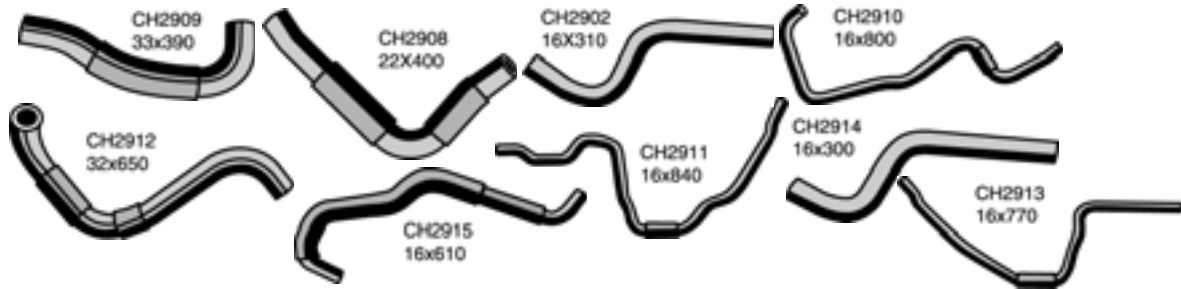

* Supplied with Coil Spring. All dimensions in millimetres

Make	Model Year	Description	Mackay No	O.E.M No
------	------------	-------------	-----------	----------

URVAN (CONTINUED)

		Top Hose	CH2909	2150103N01
		Bottom Hose	CH2912	2150316N00
		Water Pump Connection Hose	CH2908	1405524C00
		Heater Hose No 1	CH2910	9240003N00
		Heater Hose No 2	CH2902	9241003N00
		Heater Hose Front No 3	CH2913	9240103N05
		Heater Hose Front No5	CH2915	9240005N06
		Heater Hose Rear	CH2914	9241005N05
		Heater Hose , centre	CH2911	9241103N05