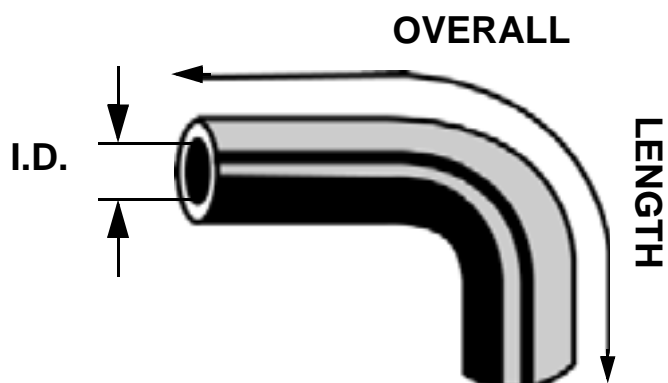

NOTE:

Dimensions shown within this catalogue are approximate only and relate to the inside diameter (I.D.) and the overall length as shown on the diagram opposite.

In most instances the first number represents the I.D. and the second number the overall length.

e.g. 34 x 450

Where two I.D. numbers are given

e.g. 34/38 X 450

It represents a stepped or flanged hose.

All dimensions are shown in millimeters

The overall length is measured along the outside (i.e. the longest side) of the hose