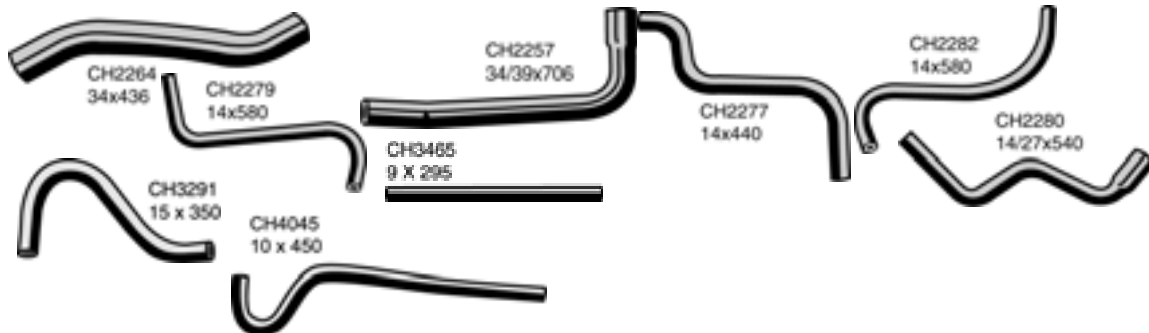

3.8 Litre V6 Supercharged				
		Top Hose	CH2264	92056388
		Bottom Hose	CH2257	92048363
		Water Valve to Heater Upper	CH2279	92055987
		Water Valve to Heater Lower	CH2282	92047817
		Inlet Hose to Heater Tap	CH2277	92047816
		Heater Hose	CH2280	92047815
		Power Steering Return Hose	CH3465	92075669
		Power Steering Res to Pump	CH3291	92075417
		Power Steering Res to Pipe	CH4045	92050721