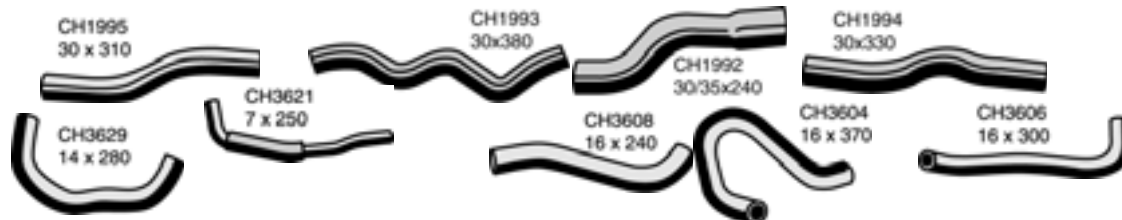

TF 2.5 Litre (4JA1 Diesel) 5/90-12/92

Top Hose	CH1991	8970230190
Bottom Hose	CH1992	8943881652
By Pass Hose	CH3591	8944192930
Heater Hose heater to pipe 1	CH3609	8944502045
Heater Hose Engine to Heater	CH3596	8944502073
Engine Oil Cooler return Hose	CH4041	8944752062
Engine Oil Cooler Hose to cooler	CH4040	8944752051