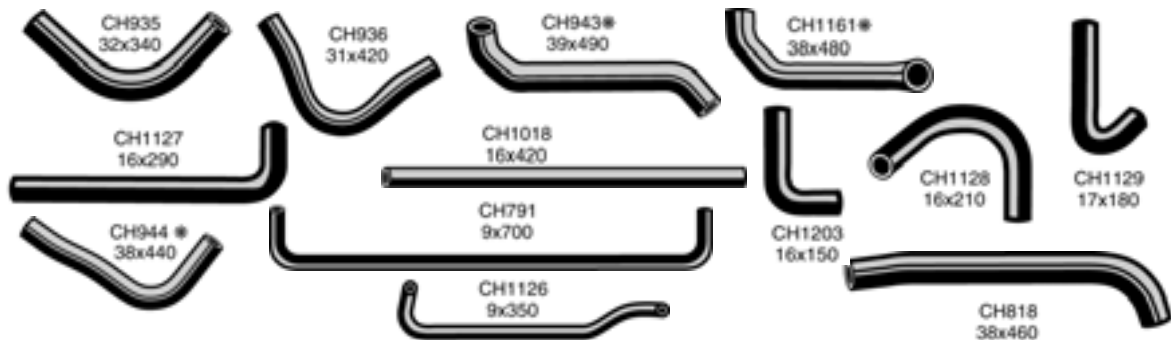

Make	Model Year	Description	Mackay No	O.E.M No

HOLDEN 1948-85 (CONTINUED)

		Bottom Hose <i>with Power Steering</i>	CH1161	92000568
		Manifold Hose <i>Valve to Water Inlet</i>	CH1127	9939149
		Hose-"T" piece to Thermostat Housing	CH1018	9928722
		Hose - Engine Breather	CH791	7438562
		Hose - Heater By Pass	CH1129	9943179

308 c.i.d. (5.0 Litre)

		Top Hose	CH818	7437639
		Bottom Hose	CH944	2812269
		Hose - Heater By Pass	CH1128	9941032
		Hose-"T"piece to Water Pump	CH1203	2822623
		Hose-Engine Breather -Valve to Carburettor	CH1126	9928962

**WB and Statesman 1980-85
3.3 Litre**

		Top Hose <i>without A/C'</i>	CH1250	92006109
		Top Hose <i>with A/C'</i>	CH1251	92006068
		Bottom Hose	CH1252	92006069
		Hose - Heater By Pass	CH1129	9943170
		Manifold Hose - Valve Water Inlet	CH1127	9939149