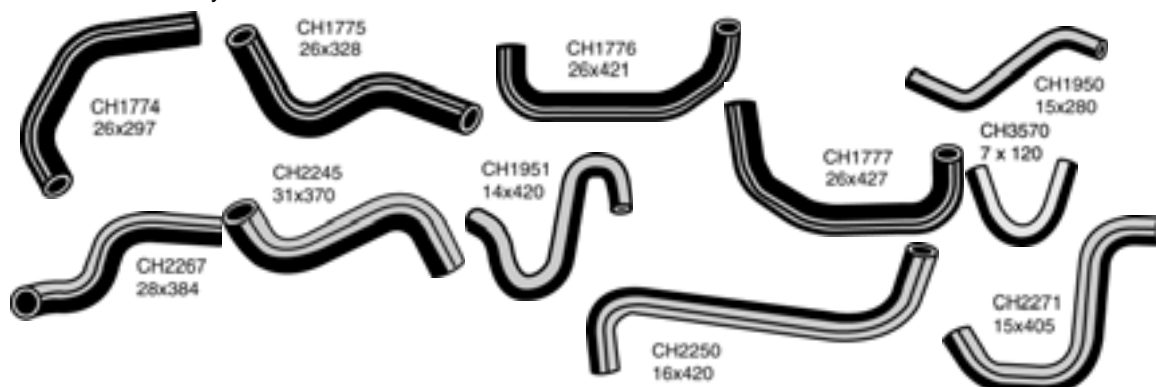

* Supplied with Coil Spring. All dimensions in millimetres

Make

Model Year

Description

Mackay No O.E.M No

FESTIVA (CONTINUED)

By Pass Hose

CH3570 KKY0115261