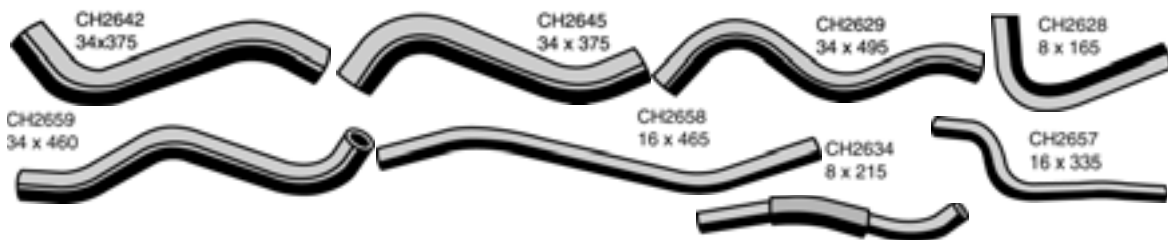

2.4 Litre 1989-91

		Top Hose	CH1833	2541133003
		Bottom Hose	CH1834	2541233001