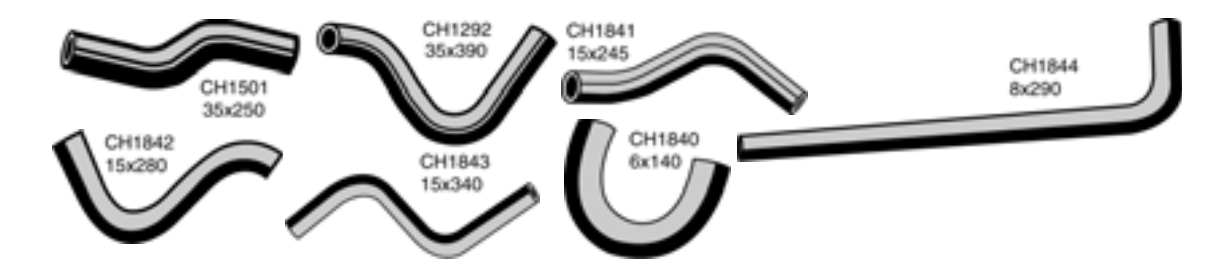

Make	Model Year	Description	Mackay No	O.E.M No

LASER KA, METEOR GA 1.3 LITRE & 1.5 LITRE 1981-82 (CONTINUED)

	By Pass Hose	CH1840	E30115284, AKM5443

LASER KB, METEOR GB 1.3 LITRE & 1.5 LITRE 10/82-85

	Top Hose	CH1501	AKM5358
	Bottom Hose	CH1292	AKM5303
	Heater Hose - No 1 Valve to Engine	CH1841	B00161211
	Heater Hose - No 4 Valve to Engine	CH1844	B00161214A
	Heater Hose - No 2 Heater to Valve	CH1842	B00161212
	Heater Hose - No 3 Heater to Engine	CH1843	B00161213A
	By Pass hose	CH1840	E30115284, AKM5443