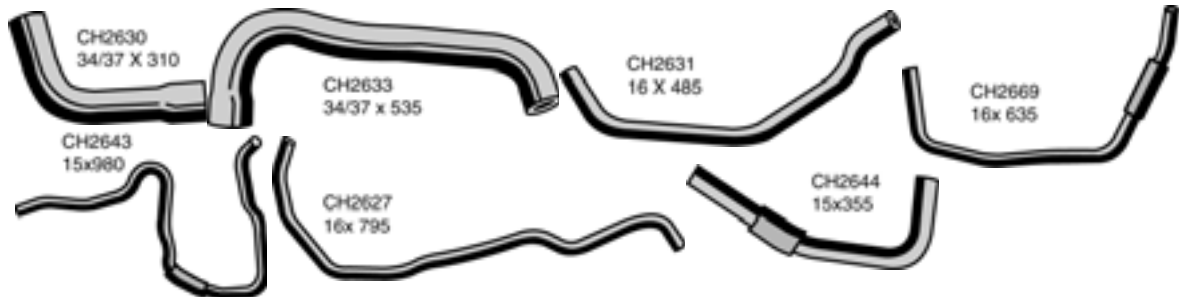

X-TRAIL 2.5 LITRE QR25 ENGINE 2001-ON

		Top Hose	CH3539	215018H300
		Bottom Hose	CH3540	215038H300
		Heater Hose Inlet	CH3542	924008H310
		Heater Hose Outlet	CH3541	924108H310