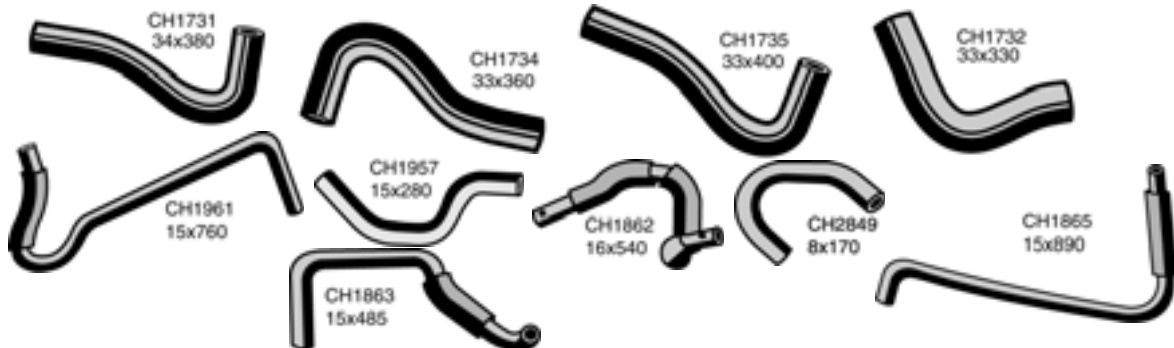

Make	Model Year	Description	Mackay No	O.E.M No

METRO 1.3 LITRE B3 ENG 1996-98

		Top Hose	CH2494	B3C71518699
		Bottom Hose	CH2495	B5C71518599

MX5 1.6 LITRE B6 1989-97

		Top Hose	CH2650	B61P15186
		Bottom Hose	CH2651	B61P15185

MX6 2.2 LITRE 1987-91

		Top Hose (<i>Manual Trans</i>) E.F.I	CH1731	F20115186A
		Top Hose (<i>Manual Trans</i>) Turbo	CH1734	F22015186
		Top Hose (<i>Auto Trans</i>)	CH1735	F20215186
		Bottom Hose	CH1732	F20115185A
		Hose- Eng to Heater	CH1961	G28261211C
		Hose- Heater to Eng	CH1957	G23561212A
		Heater Hose <i>87-12/89</i>	CH1862	G21161212E
		Heater Hose <i>87-12/8</i>	CH1863	GK0461211C
		Heater Hose <i>12/89-91</i>	CH1865	GK1061211A
		By Pass Hose Pipe 1 to Engine	CH2849	F80115284B

RX 7 1979-ON

		Top Hose	CH1307	887115411
		Bottom Hose	CH1308	887115521

T3000 4CYL DIESEL 1981-86

		Top Hose	CH2884	SEO11518699
		Bottom Hose	CH2820	SEO115185B99

Note: The products featured in this catalogue are supplied by Mackay Consolidated Industries Pty Ltd to suit the vehicle models indicated.

* Supplied with Coil Spring. All dimensions in millimetres