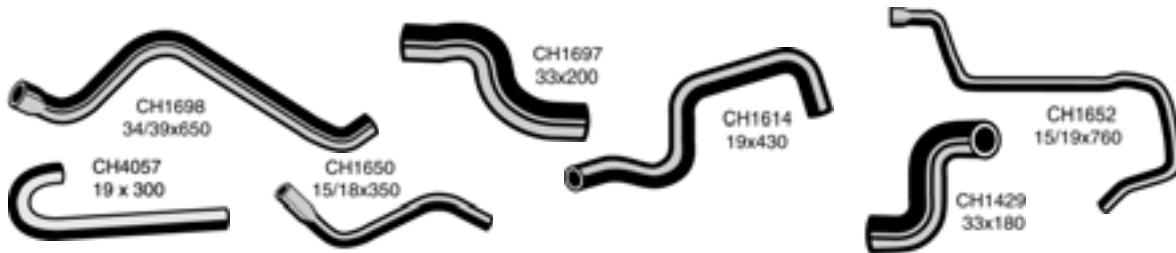

TR 1.6 Litre C16SE Engine 1996-98

		Top Hose With Air Conditioning	CH2200	90442393
		Top Hose Without Air Con Up to Vin 8041366	CH2201	90442386
		Bottom Hose	CH2198	90421906
		ByPass Connecting pipe to W/P	CH2185	90354836
		ByPass to throttle body	CH4120	90570013
		ByPass surge tank to connecting tube	CH4119	90411253