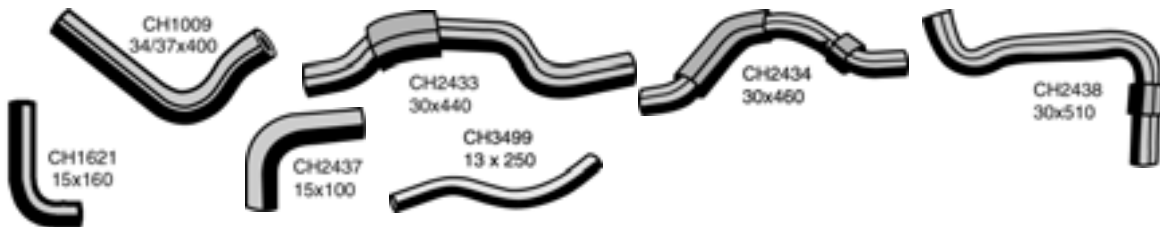

CELICA 4 Cyl 2.0 Litre (3S-FE) DOHC 8/89-8/91 NZ & Export

		Top Hose	CH3209	1657174120
		Bottom Hose	CH3208	1657274100

Note: The products featured in this catalogue are supplied by Mackay Consolidated Industries Pty Ltd to suit the vehicle models indicated.

* Supplied with Coil Spring. All dimensions in millimetres