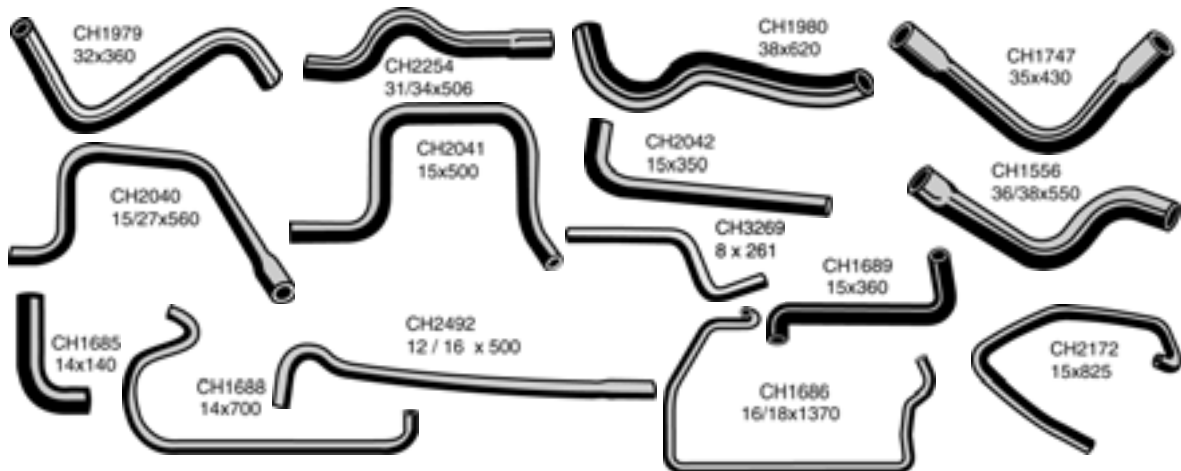

COMMODORE VT & WH STATESMAN 1997-00

3.8 Litre V6 ECOTEC

Top Hose	CH2256	92048362
Bottom Hose	CH2257	92048363

Note: The products featured in this catalogue are supplied by Mackay Consolidated Industries Pty Ltd to suit the vehicle models indicated.

* Supplied with Coil Spring.   All dimensions in millimetres