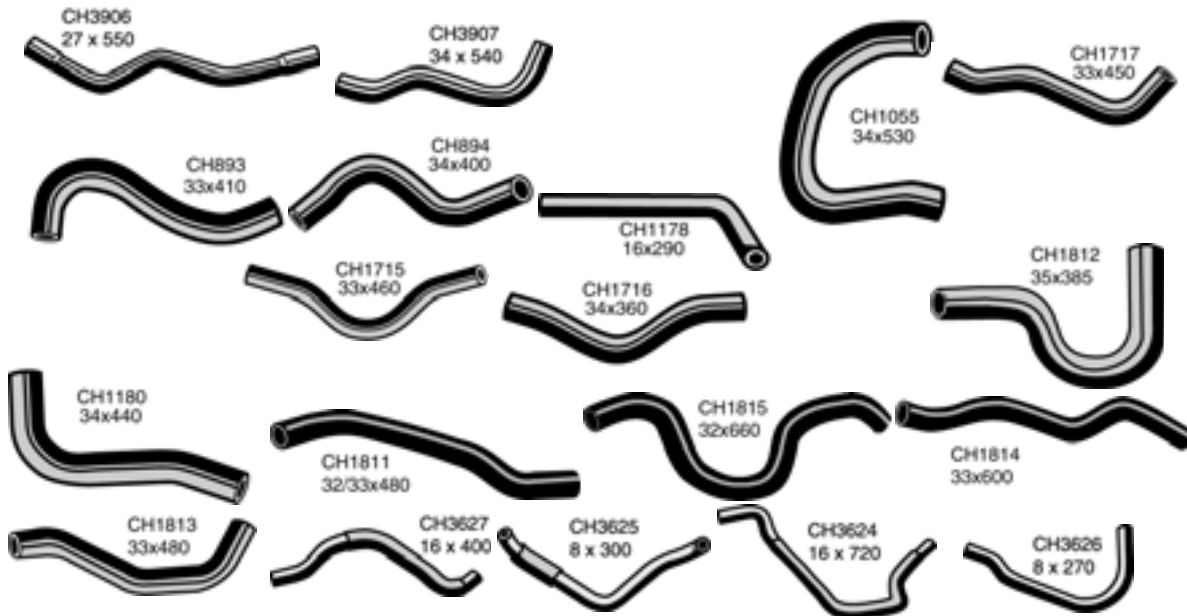

GALANT E55 1996-00 NZ & EXPORT

Top Hose CH3784 MR281643

GALANT 4G37 , 4G63 4CYL NZ & EXPORT

Bottom Hose CH3785 MB221924

GALANT 4G93 2.0 LITRE ENGINE 1998-ON NZ & EXPORT

Top Hose CH3791 MR212522

Note: The products featured in this catalogue are supplied by Mackay Consolidated Industries Pty Ltd to suit the vehicle models indicated.