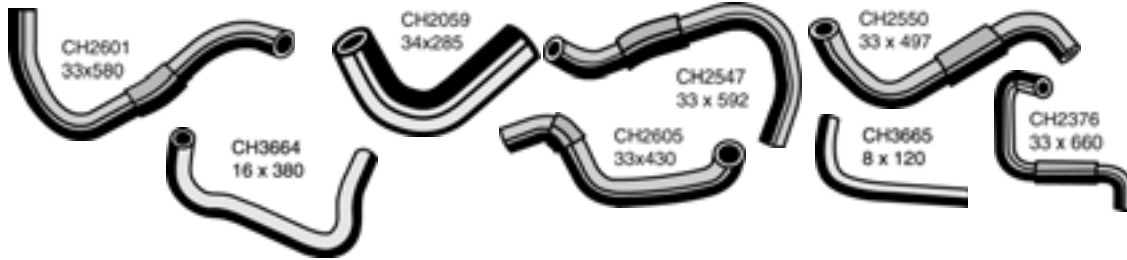

* Supplied with Coil Spring. All dimensions in millimetres

Make	Model Year	Description	Mackay No	O.E.M No
NAVARA (CONTINUED)				
1992-97		Top Hose	CH2605	2150156G10
		Bottom Hose <i>rear 03/92-08/93</i>	CH2550	2150556G15
		Bottom Hose <i>3/92-08/93</i>	CH2547	2150356G10
		Bottom Hose <i>without P/Steering 9/85-03/92</i>	CH2376	2150303G10
		Heater Hose <i>engine to heater 5/93-on</i>	CH3664	9241060G00
		By Pass Hose <i>Pipe to Throttle body</i>	CH3665	1405686G02