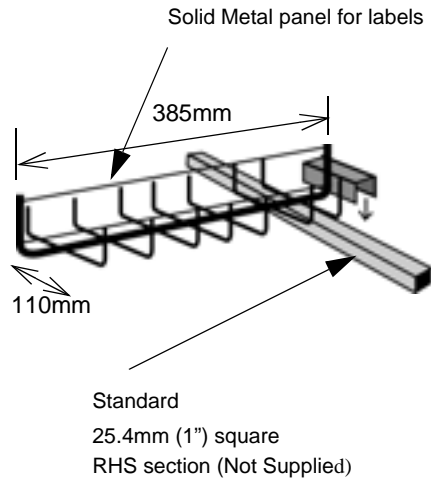

HOSE MERCHANDISERS

SOLVE your HOSE STORAGE PROBLEMS

MACKAY HOSE RACK - HR3

The **HR3 rack** now solves the problem of hose storage and organisation using a minimum of space.

The **HR3 rack** is ideal for distributors, retailers and trade users and can be adopted for both behind the counter bulk storage requirements and shop front display purposes.

Each HR3 metal rack can hold 14 different Mackay hoses, the racks simply slide on to a standard 25.4 mm (1" inch) square tube giving you total flexibility, you can install them anywhere, a back wall, inside a parts bin or incorporate it into your shop front display. You can space them out by simply sliding them along to suit your space needs.

There is now no excuse for lost sales, keep the extensive range of Mackay hoses at hand and organised and stay ahead of your competitors.