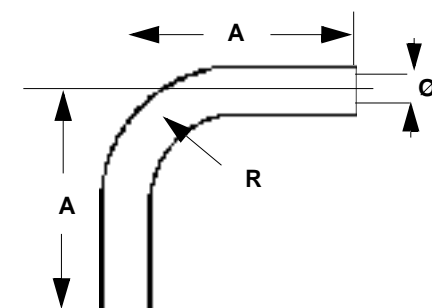

Mackay Turbohoses are reinforced with Aramid fibre and made from a unique elastomer formulation that can withstand higher temperatures.

Mackay Turbohoses provide a economical alternative to expensive Silicone hose or steel piping.

Mackay Turbohoses can also be moulded to required shapes, please contact us with your requirements or for further technical assistance.

STRAIGHT LENGTHS 1000MM Long

HOT SIDE (Operating temperature 140-160⁰ Celsius - Mackay X1281 stock)		COLD SIDE (Operating temperature 100-140⁰ Celsius - Mackay X1086 stock)	
ID	Part Number	ID	Part Number
51mm	THH51x1000	25mm	THC25x1000
57mm	THH57x1000	31mm	THC31x1000
63mm	THH63x1000	38mm	THC38x1000
76mm	THH76x1000	44mm	THC44x1000
		51mm	THC51x1000
Please enquire for		57mm	THC57x1000
other ID Sizes		63mm	THC63x1000

90⁰ UNIVERSAL ELBOWS Elbow length 300mm each side (including bend)

HOT SIDE (Operating temperature 140-160⁰ Celsius - Mackay X1281 stock)				COLD SIDE (Operating temperature 100-140⁰ Celsius - Mackay X1086 stock)			
ID	Part Number	LENGTH		ID	Part Number	LENGTH	
		A	R			A	R
51mm	UHB51-300THH	300	70	25mm	UHB25-300THC	300	50
63mm	UHB63-300THH	300		31mm	UHB31-300THC	300	60
				38mm	UHB38-300THC	300	60
				44mm	UHB44-300THC	300	70
Please enquire for				51mm	UHB51-300THC	300	70
other ID Sizes				57mm	UHB57-300THC	300	85
				63mm	UHB63-300THC	300	95