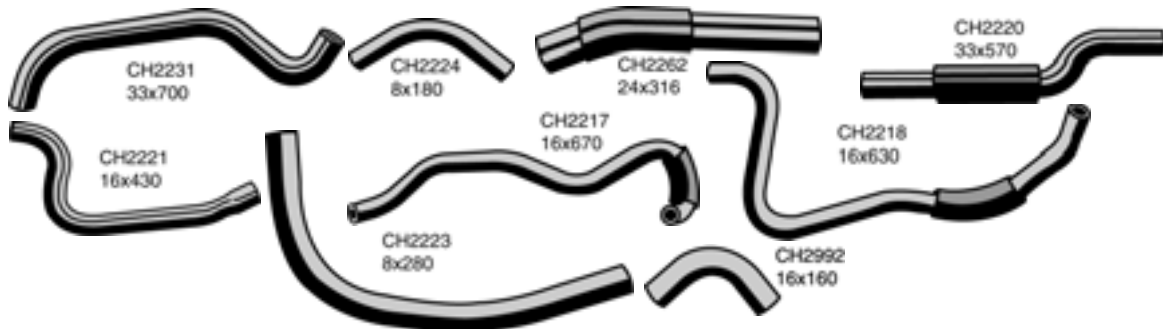

ACV36 (2AZFE 2.4 Litre) 2002-ON

		Top Hose	CH3395	165710H080
		Bottom Hose	CH3396	165720H070
		Heater Hose 1	CH3392	87245YC170
		Heater Hose 2	CH3394	87245YC180