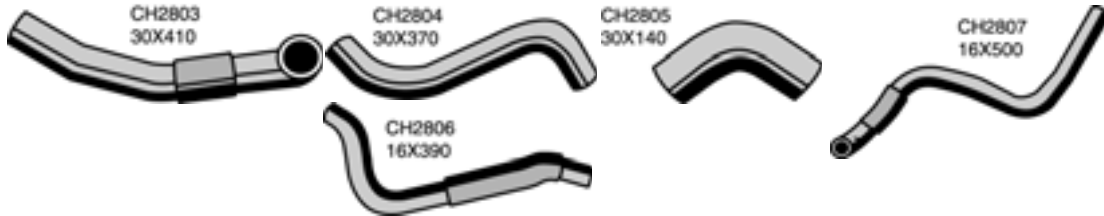

* Supplied with Coil Spring. All dimensions in millimetres

Make	Model Year	Description	Mackay No	O.E.M No
------	------------	-------------	-----------	----------

Fun Cargo NCP2 8/1999 -ON

		Heater Hose Inlet	CH2807	8724552010
		Heater Hose Outlet	CH2806	8724552020