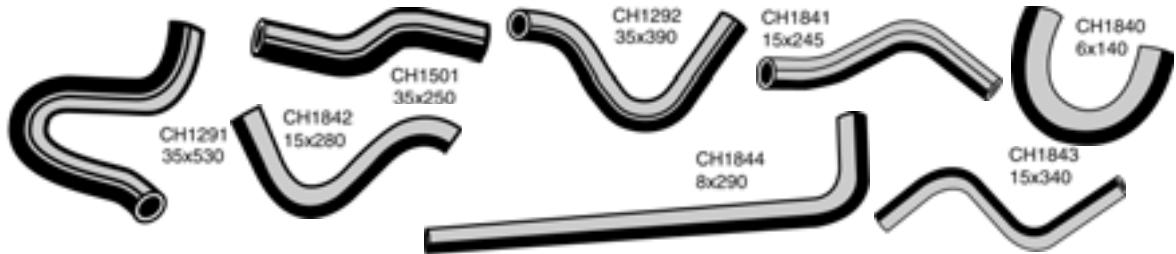

323 1.6 LITRE, E.F.I. EXC TURBO 1985-90

Top Hose	CH1501	E33115186
Bottom Hose	CH1533	B63015185C
Hose- Heater to Eng	CH1845	BF8161211A
Hose- Eng to Heater	CH1847	B09261212A
By Pass Hose	CH1840	E30115284, AKM5443