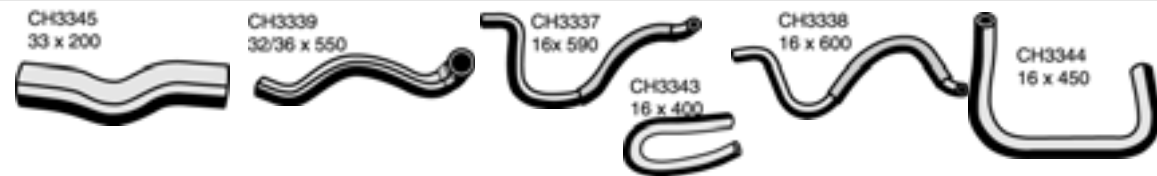

Note: The products featured in this catalogue are supplied by Mackay Consolidated Industries Pty Ltd to suit the vehicle models indicated.

* Supplied with Coil Spring. All dimensions in millimetres