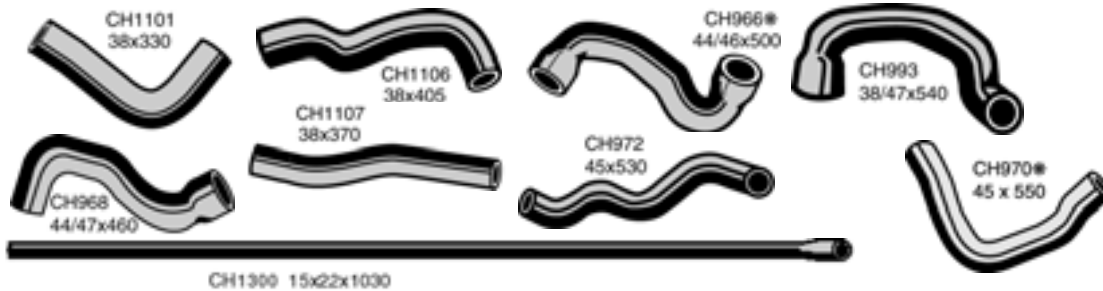

Make	Model Year	Description	Mackay No	O.E.M No

FALCON XC 1976-79

3.3 litre (6Cyl)

		Top Hose <i>without A/C</i>	CH1101	AKM5211
		Top Hose <i>with A/C</i>	CH1106	AKM5208
		Bottom Hose <i>Auto Trans.</i>	CH966	AKM5070
		Bottom Hose <i>Manual Trans.</i>	CH993	KM5195
		Heater Hose	CH1300	XC18472AD

4.1 litre (6Cyl)

		Top Hose <i>without A/C'</i>	CH1101	AKM5211
		Top Hose <i>with A/C'</i>	CH1106	AKM5208
		Bottom Hose <i>without A/C'</i>	CH966	AKM5070
		Bottom Hose <i>with A/C'</i>	CH968	AKM5071
		Heater Hose	CH1300	XC18472AD

Falcon XC, Fairlane ZH 4.9 litre (V8)

		Top Hose <i>with A/C'</i>	CH1107	AKM5207
		Bottom Hose <i>with A/C'</i>	CH972	AKM5108
		Bottom Hose <i>without A/C'</i>	CH970	AKM5073

5.8 litre (V8)

		Top Hose <i>with & without A/C'</i>	CH1107	AKM5207
		Bottom Hose <i>with & without A/C'</i>	CH970	AKM5073

FALCON XD,XE 3.3 & 4.1 LITRE, FAIRLANE ZJ, ZK 4.1 LITRE 1979-84

		Top Hose <i>with A/C'</i>	CH1385	AKM5349
		Top Hose <i>without A/C'</i>	CH1106	AKM5208
		Bottom Hose	CH968	AKM5071
		Heater Hose	CH1300	XC18472AD
		Heater Hose intake manifold to cyl head <i>less EFI & A/C 5/80-82</i>	CH1765	XD9W424A