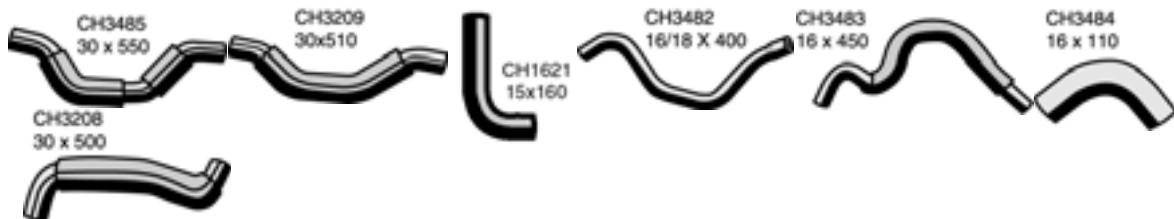

ST204R 2.Litre 1997-98

Top Hose	CH2227	1657174340
Bottom Hose	CH2232	1657274230
Water By Pass	CH2225	1626474010

ST204R 2.2 Litre 11-93-8/95

Top Hose	CH2233	1657174280
Bottom Hose	CH2232	1657274230

ZZT231R 2000 - ON

Top Hose	CH2581	1657122050
Bottom Hose	CH2582	1657222020
Heater Hose Inlet	CH2587	872452D570
Heater Hose Outlet	CH2596	872452D580