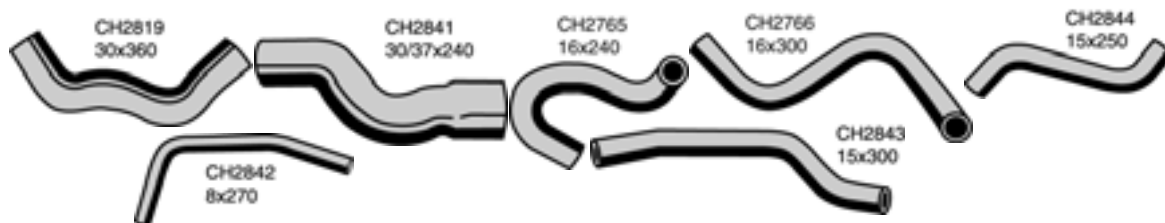

3.1 Litre 4JG2 (Turbo Diesel) 1992-97

		Top Hose	CH1997	8943751671
		Top Hose <i>export only</i>	CH4138	8970709381
		Bottom Hose	CH1996	8943751702
		Hose- P/Steering Return Tank to Pump	CH2307	8970379080
		Power Steering Res Tank to pump	CH2585	8970374670
		Radiator to Reservoir Hose	CH3618	8970392973
		Oil Cooler to Engine Hose <i>to 7/93</i>	CH3628	8970391992

Note: The products featured in this catalogue are supplied by Mackay Consolidated Industries Pty Ltd to suit the vehicle models indicated.

* Supplied with Coil Spring. All dimensions in millimetres