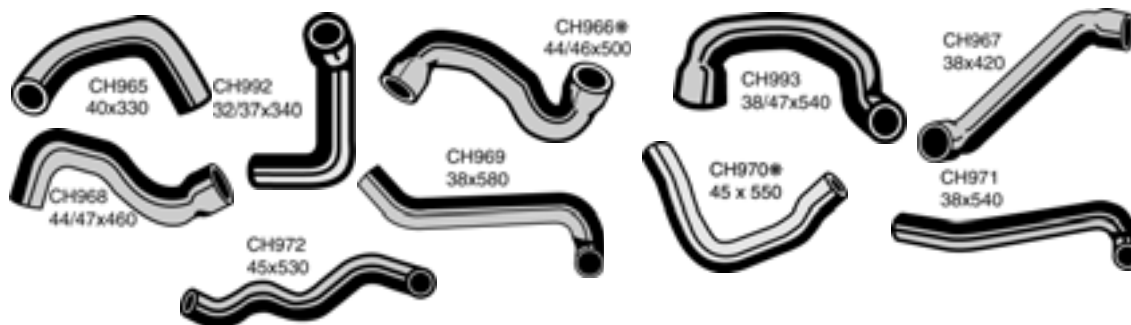

Make
Model Year   **Description**   **Mackay No**   **O.E.M No**

FALCON EF-EL FAIRLANE NF,NL LTD DF,DL 1994-98

	Recovery Tank to Radiator Hose	CH2160	EF8A365A
	Heater Hose Tap to Pipe	CH2471	V890120S240A
4.9 litre V8			
	Bottom Hose	CH2154	EF8286C
	Lower Hose pipe to water pump	CH2153	EF8286A
	By Pass hose (Bottom)	CH998	KM640A
	By Pass hose (Top) Water pump to Manifold	CH3030	E7AZ18472E

FALCON XA, XB 1972-76

3.3 litre (6Cyl)

	Top Hose <i>Auto Trans.</i>	CH965	AKM5060
	Top Hose <i>Manual Trans.</i>	CH992	KM5194
	Bottom Hose <i>Auto Trans.</i>	CH966	AKM5070
	Bottom Hose <i>Manual Trans.</i>	CH993	KM5195

4.1 litre (6Cyl) Falcon XA, XB Fairlane ZF, ZG

	Top Hose	CH965	AKM5060
	Top Hose <i>with A/C'</i>	CH967	AKM5193
	Bottom Hose	CH966	AKM5070
	Bottom Hose <i>with A/C'</i>	CH968	AKM5071

4.9 litre (V8) Falcon XA, XB. Fairlane ZF, ZG,ZH

	Top Hose	CH969	AKM5072
	Bottom Hose	CH970	AKM5073

5.8 litre 4V engine (V8)

	Top Hose <i>with A/C'</i>	CH971	AKM5048
	Top Hose <i>without A/C'</i>	CH969	AKM5072
	Bottom Hose <i>with A/C'</i>	CH972	AKM5108
	Bottom Hose <i>without A/C'</i>	CH970	AKM5073

5.8 litre, 2V engine (V8)

	Top Hose	CH969	AKM5072
	Bottom Hose	CH970	AKM5073

Note: The products featured in this catalogue are supplied by Mackay Consolidated Industries Pty Ltd to suit the vehicle models indicated.

* Supplied with Coil Spring. All dimensions in millimetres