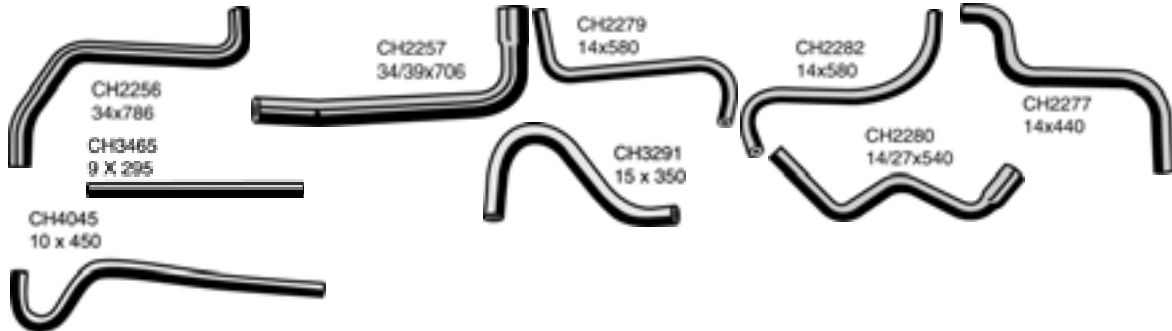

Make	Model Year	Description	Mackay No	O.E.M No
COMMODORE VT & WH STATESMAN 1997-00				
		Water Valve to Heater Upper	CH2279	92055987
		Water Valve to Heater Lower	CH2282	92047817
		Inlet Hose to Heater Tap	CH2277	92047816
		Heater Hose	CH2280	92047815
		By Pass Lower Engine to Water Outlet	CH3061	92062855
		Hose - Throttle Body	CH3269	92062853
		Power Steering Return Hose	CH3465	92075669
		Power Steering Res to Pump	CH3291	92075417
		Power Steering Res to Pipe	CH4045	92050721