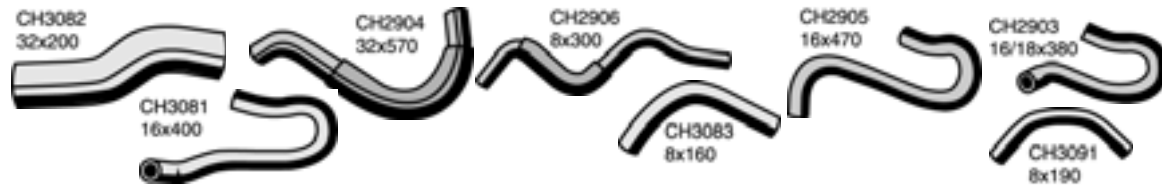

ES300 MCV30R 1MZ-FE ENGINE 2001-2004

Top Hose	CH3336	1657120060
Bottom Hose	CH3335	1657220080
Heater Hose N01	CH3338	8724533510
Heater Hose No2	CH3337	8724533500

IS200 2 LITRE 1999-2000

Top Hose	CH3082	1657170320
Bottom Hose	CH2904	1657270260
By Pass Hose	CH2906	1626170090
Heater Hose	CH2905	8724553040
Heater Hose	CH2903	8724553060
Heater Hose	CH3081	8724553030
By Pass Hose	CH3091	1626470100
By Pass Hose	CH3083	1626770070