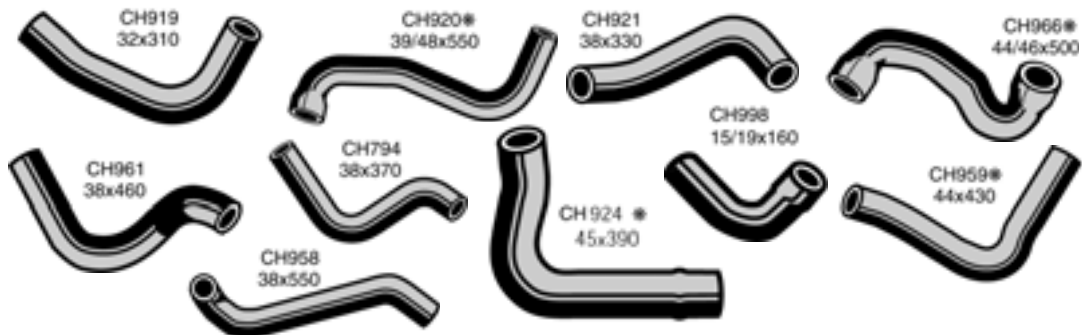

FESTIVA

WA & WB 1.3 Litre 1991-96

Top Hose (<i>Auto Trans</i>)	CH1774	MB30215186
Top Hose (<i>Man Trans</i>)	CH1775	MB30115186
Bottom Hose (<i>Auto Trans</i>)	CH1776	MB30115185A
Bottom Hose (<i>Man Trans</i>)	CH1777	MB30215185A
Heater Hose	CH1950	KKYO161211B
Heater Hose	CH1951	KKYO161212A

WD 1.3 & 1.5 litre 1997-ON

Top Hose	CH2267	MB3C715186
Bottom Hose	CH2245	MB3C715185
No1 Heater Hose	CH2250	MDX5061211
Heater Hose No 2	CH2271	MDX5061212

Note: The products featured in this catalogue are supplied by Mackay Consolidated Industries Pty Ltd to suit the vehicle models indicated.

* Supplied with Coil Spring. All dimensions in millimetres