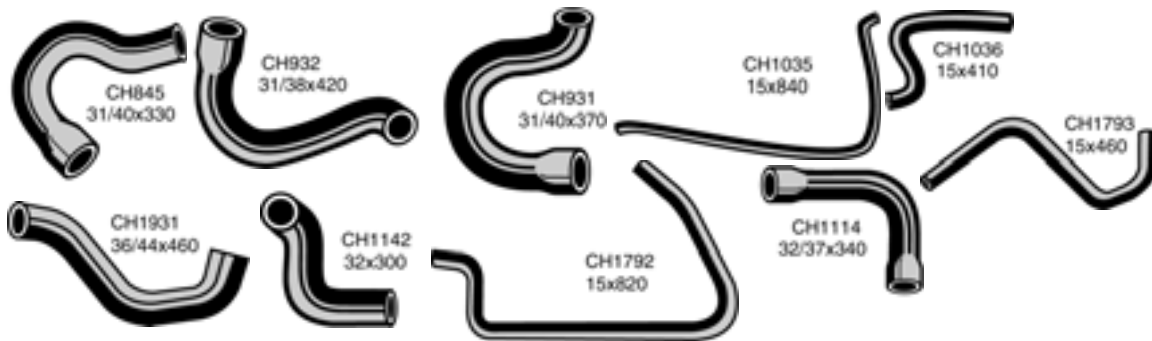

Escort 2.0 litre 1977-81

		Top Hose	CH1142	AKM5218
		Bottom Hose	CH1114	AKM5224
		Heater Hose - Water Pump to Heater	CH1792	EB18472A
		Heater Hose - Manifold to Heater	CH1793	EB18472B