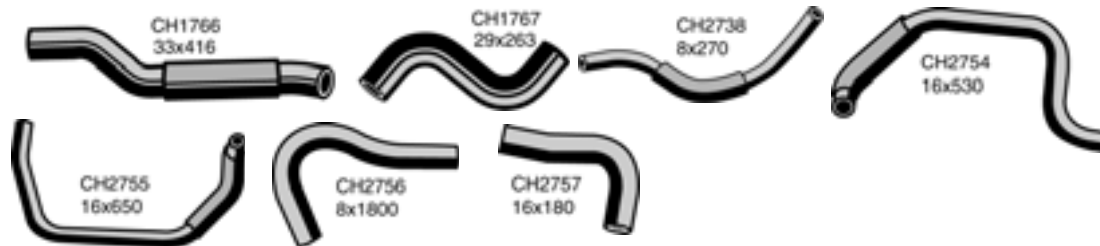

VDV10 V6 3.0 Litre 2/93-ON

Top Hose	CH1816	1657107020
Bottom Hose	CH1817	1657207020
Heater Hose Inlet to Valve	CH1973	87245YC040
Heater Hose Outlet	CH1974	87245YC030
Heater Hose Tap To Heater <i>hose only</i>	CH1976	87250YC010
Heater Hose Inlet <i>Left hand drive</i>	CH2221	87245YC060