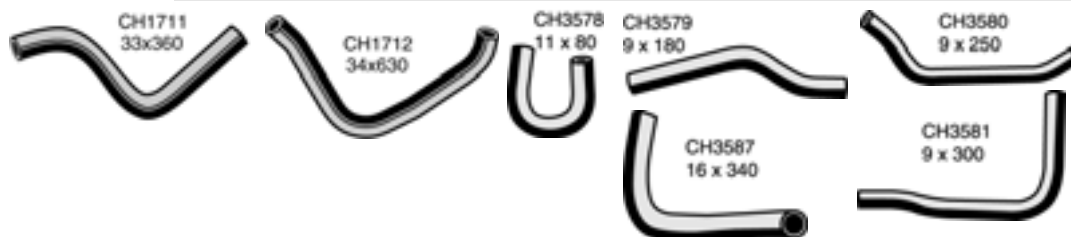

NG 2.5 Litre Turbo/Diesel 1988-91

Top Hose

CH1985 MB538978

Note: The products featured in this catalogue are supplied by Mackay Consolidated Industries Pty Ltd to suit the vehicle models indicated.

* Supplied with Coil Spring. All dimensions in millimetres