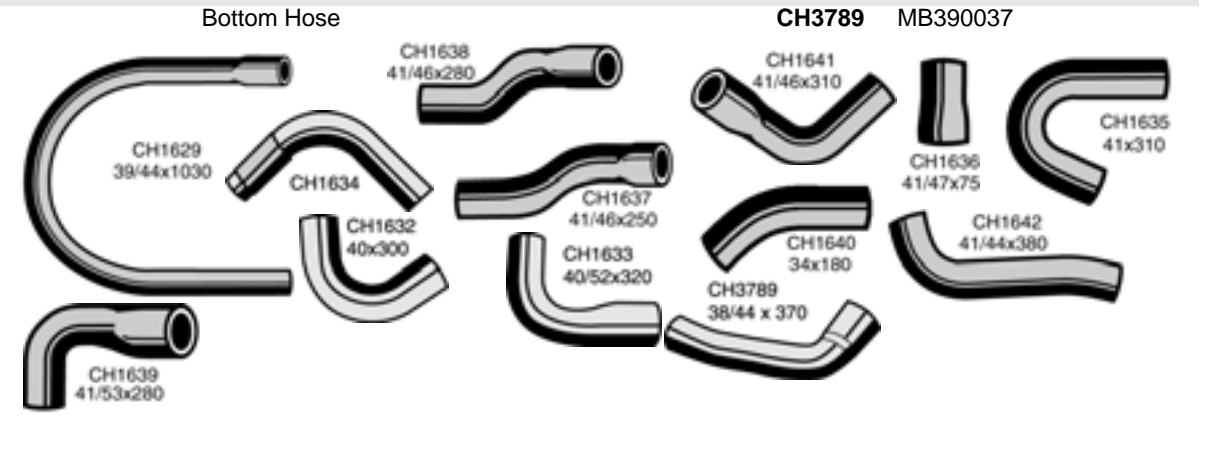

Make	Model Year	Description	Mackay No	O.E.M No
CANTER F SERIES (CONTINUED)				
		Hose Water Inlet Pipe to Engine	CH1630	MB110082
FK 102 FR, JR 1977-83				
		Top Hose	CH1638	MC426292
		Bottom Hose <i>With out A/C</i>	CH1634	MC426097
		Hose -Water Inlet - Pipe to Engine	CH1636	MC426246
FM 211 1985-89				
		Top Hose	CH1641	MB110270
		Bottom Hose	CH1642	MB110271
FM 215 FR, JR, LR 1975-84				
		Top Hose - <i>to Eng.No.258720</i>	CH1637	MC426291
		Top Hose <i>From Eng 258720</i>	CH1631	MC404243
		Bottom Hose	CH1635	MC426147
		By Pass Hose - <i>to Eng.No.258720</i>	CH1640	ME035178
		Hose -Water Outlet - Pipe to Engine	CH1639	MC426309
FM 515 FR, JR, MR, FS, JS, MS & Turbo 1985-88				
		Pipe to Engine	CH1633	MC410502
		Bottom Hose	CH1632	MC410501
FV434 4G54 engine 1983-89 NZ & Export				

CELEST, SIGMA 1977-80				
1.6 Litre				
		Top Hose	CH1132	4068066
		Bottom Hose	CH1274	MB007535
2.0 Litre				
		Top Hose	CH1145	4066433
		Bottom Hose	CH1260	MB007478