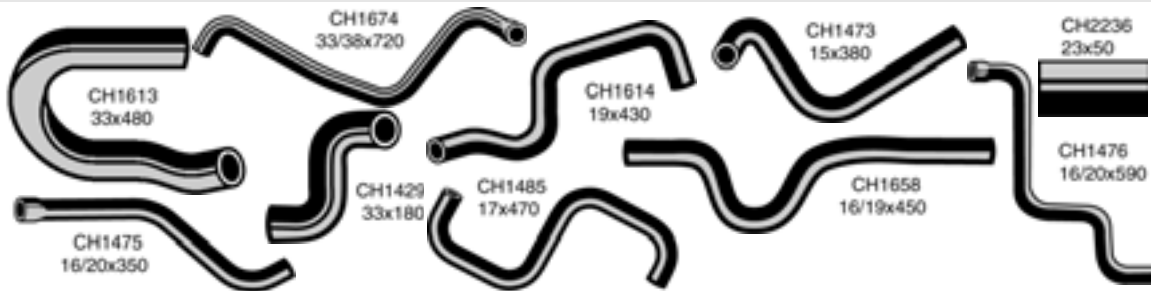

COMMODORE VB 1978-80

2.8, 3.3 Litre 6Cyl

		Top Hose <i>without A/C'</i>	CH1171	92001132
		Top Hose <i>with A/C'</i>	CH1174	92001145
		Bottom Hose	CH1173	92001131
		By Pass Hose <i>W/Sankyo Compressor</i>	CH1170	92000281
		By Pass Hose <i>W/Delco Compressor</i>	CH1129	9943170
		Hose -Thermostat to Heater Inlet	CH1325	92014190
		Heater to Water Pump <i>W/Sankyo Compressor</i>	CH1326	92014191
		Heater Outlet to T/stat <i>W/Delco Compressor</i>	CH1172	92004459

4.2, 5.0 Litre V8 1978-80

		Top Hose	CH1164	92001130
		Bottom Hose	CH1165	92001129

Note: The products featured in this catalogue are supplied by Mackay Consolidated Industries Pty Ltd to suit the vehicle models indicated.

* Supplied with Coil Spring. All dimensions in millimetres