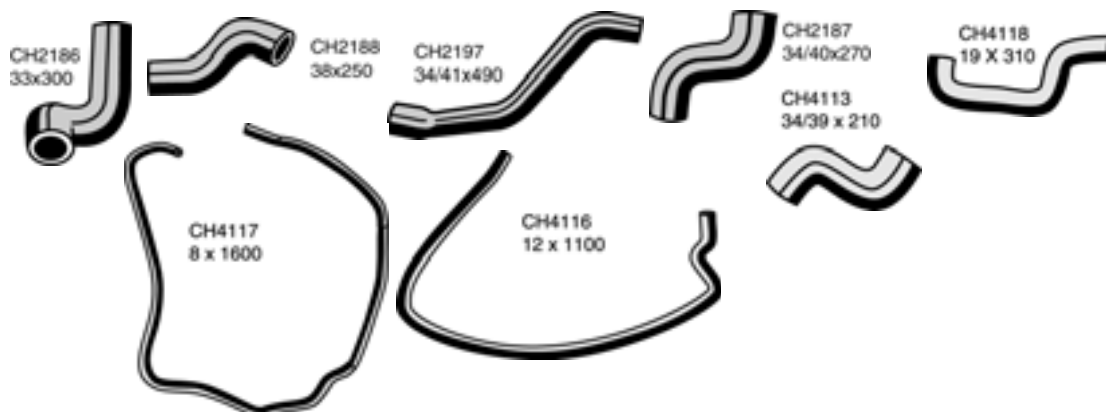

Make	Model Year	Description	Mackay No	O.E.M No

ASTRA (CONTINUED)

		Top Hose <i>With Out Air Conditioning</i>	CH2186	90444812
		Bottom Hose	CH2197	90512956
		Connecting Pipe to Water Pump 1.8 Litre C18SEL	CH2187	90295122
		ByPass Hose 1.8 Litre C18SEL	CH4118	90570062
		ByPass Hose <i>connecting tube to water pump</i> 1.8 Litre C18SEL	CH4113	90530796, 1337463
		ByPass Hose <i>surge tank to thermostat housing</i> 1.8 Litre C18SEL	CH4117	90529989, 1337346
		ByPass Hose <i>radiator to surge tank</i> 1.6 litre C16SE	CH4116	90448053, 1337141

TS 1.8 Litre X18E & Z18XE Engines 1998-04

		Top Hose	CH2880	90531665
		Bottom Hose	CH2881	90531666
		ByPass Hose <i>Thermostat to Surge tank</i> (Z18XE Engine)	CH4121	90158676
		Top Hose <i>From VIN Y5138251</i>	CH4115	24413977, 1337563
		Top Hose <i>From VIN Y5200374</i>	CH4114	13119306, 1337665