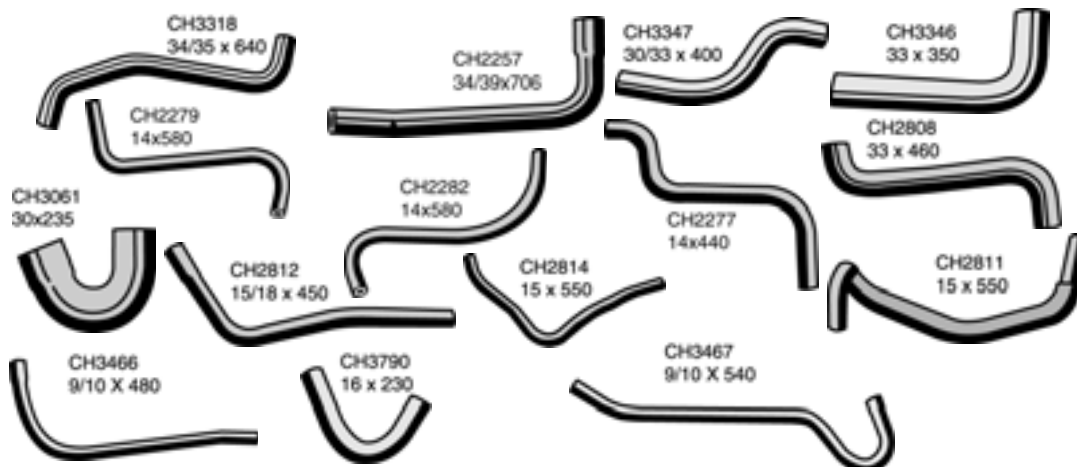

Note: The products featured in this catalogue are supplied by Mackay Consolidated Industries Pty Ltd to suit the vehicle models indicated.

* Supplied with Coil Spring. All dimensions in millimetres