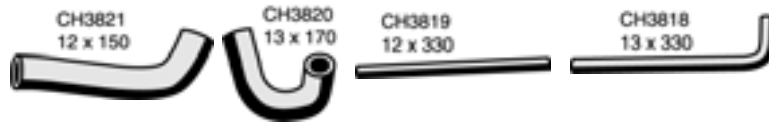

TR4, 4A, TR5, TR250, TR6 1962-76

	Heater Hose <i>Inlet</i>	CH3821	623284
	Heater Hose <i>Outlet</i>	CH3820	623285
	Heater Hose <i>Feed</i>	CH3819	627310
	Heater Hose <i>Heater to Engine</i>	CH3818	627311

VAUXHALL

CAVALIER 1.6, 1.8 LITRE 1981-ON

	Hose - Pipe to Water Pump to CH No.H1064890,HV129380	CH1429	90128022

CHEVETTE 1300 1975-84

	Top Hose	CH1097	91010008

FIRENZA

1300 1970-73

	Top Hose	CH1097	91010008