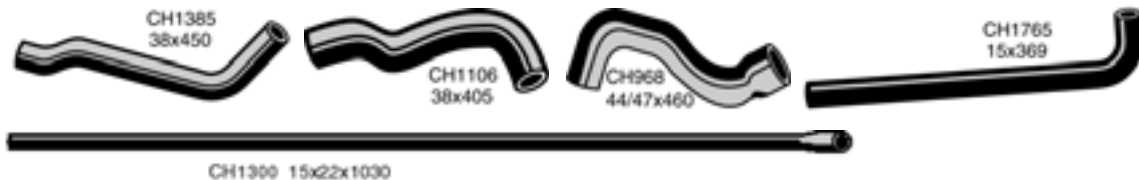

FALCON XD, XE, FAIRLANE ZJ, ZK LTD FC, FD 4.9 & 5.8 LITRE V8 1979-84

		Top Hose	CH1197	AKM5235
		Bottom Hose	CH1198	AKM5233
		Heater Hose - Engine to Water Valve <i>with A/C'</i>	CH1666	XC18472E

Note: The products featured in this catalogue are supplied by Mackay Consolidated Industries Pty Ltd to suit the vehicle models indicated.

* Supplied with Coil Spring. All dimensions in millimetres