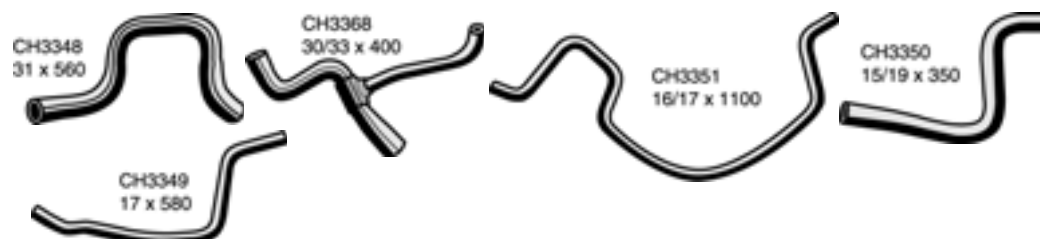

FOCUS LR 1.6 & 1.8 LITRE 2002 - ON

Top Hose

CH3348 98AB8B274BF

Bottom Hose

CH3368 94AB8B273BJ

Heater Hose

CH3351 98AB18K359BH

Heater Hose

CH3349 98AB18K579BG

Heater Hose

CH3350 98AB8A506BF