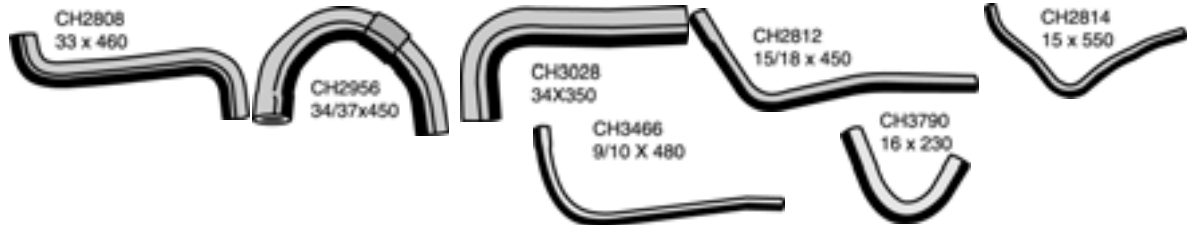

Make	Model Year	Description	Mackay No	O.E.M No

COMMODORE VX & STATESMAN 2000-2002 (CONTINUED)

		Heater Hose Tap To Engine <i>Upper</i>	CH2814	92055415
		Transmission Cooler Hose	CH3466	92105714
		Power Steering Hose to cooler	CH3790	92105715

COMMODORE VY & STATESMAN 2002-2004

3.8 Litre V6

		Top Hose	CH3318	92089072
		Bottom Hose	CH2257	92048363
		Water Valve to Heater Upper	CH2279	92055987
		Water Valve to Heater Lower	CH2282	92047817
		Inlet Hose to Heater Tap	CH2277	92047816
		Power Steering Hose to cooler	CH3790	92105715

3.8 Litre V6 Supercharged

		Top Hose	CH3347	92101723
		Bottom Hose	CH2257	92048363
		Water Valve to Heater Upper	CH2279	92055987
		Water Valve to Heater Lower	CH2282	92047817
		Inlet Hose to Heater Tap	CH2277	92047816
		By Pass Lower Engine to Water Outlet	CH3061	92062855
		Power Steering Hose	CH3467	92051564
		Power Steering Hose to cooler	CH3790	92105715

5.7 Litre V8

		Top Hose	CH2808	92055623
		Bottom Hose <i>Radiator To Cross Over</i>	CH3346	92112264
		Bottom Hose <i>Cross Over to Engine</i>	CH2956	92089711
		Heater Hose A Tap to Heater	CH2811	92075151A
		Heater Hose Tap To Engine <i>Upper</i>	CH2814	92055415
		Heater Hose Tap To Engine <i>Lower</i>	CH2812	92055416
		Transmission Cooler Hose	CH3466	92105714
		Power Steering Hose to cooler	CH3790	92105715