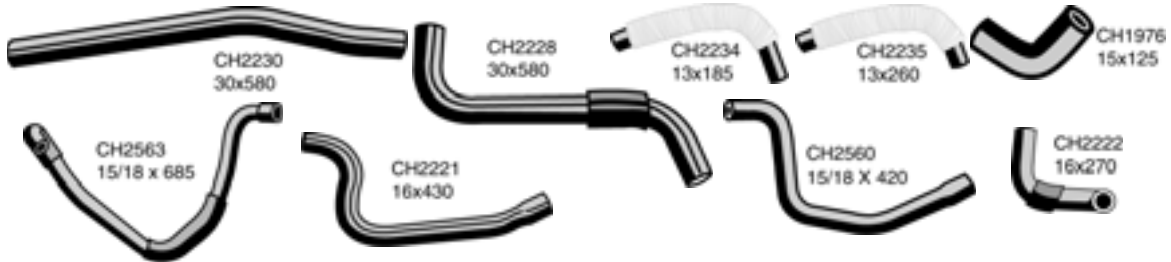

* Supplied with Coil Spring. All dimensions in millimetres

Make	Model Year	Description	Mackay No	O.E.M No
------	------------	-------------	-----------	----------

CAMRY (CONTINUED)

		Heater Hose Tap To Heater <i>hose only</i>	CH1976	87250YC010
		Heater Hose to Tap	CH2563	87245YC090
		Heater Hose Inlet <i>Left hand drive</i>	CH2221	87245YC060
		Heater Hose Outlet	CH2560	87245YC100
		Water By Pass outlet	CH2222	1616174100