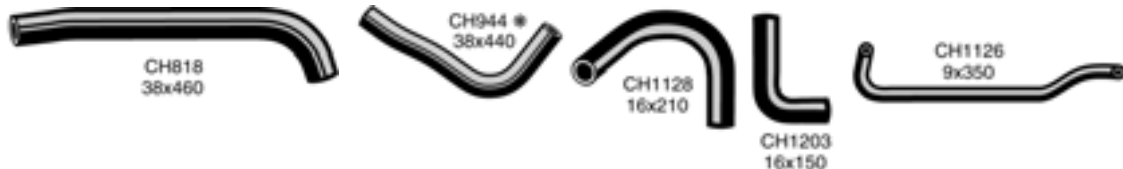

HZ and Statesman 1977-78

2.8 Litre (173), 3.3 Litre (202)

Top Hose <i>without A/C'</i>	CH935	2812209
Top Hose <i>with A/C'</i>	CH936	9934125
Bottom Hose <i>without Power Steering</i>	CH943	2812210

Note: The products featured in this catalogue are supplied by Mackay Consolidated Industries Pty Ltd to suit the vehicle models indicated.

* Supplied with Coil Spring. All dimensions in millimetres