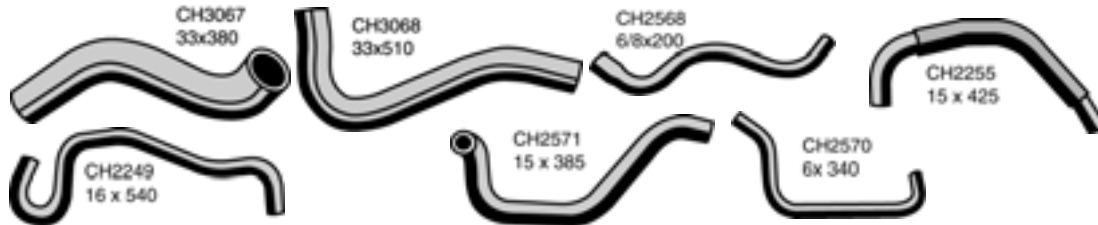

PE 2.5 Turbo Diesel WLAT Engine 1998-2002

		Top Hose	CH3375	WL8415186D
		Bottom Hose	CH3372	WL8115185
		Heater Hose	CH3371	UH8661211A
		Heater Hose No 2	CH3383	UH8661212A
		Heater Hose No 3	CH3381	UH8661213A
		By Pass Hose	CH3369	WL5115261B