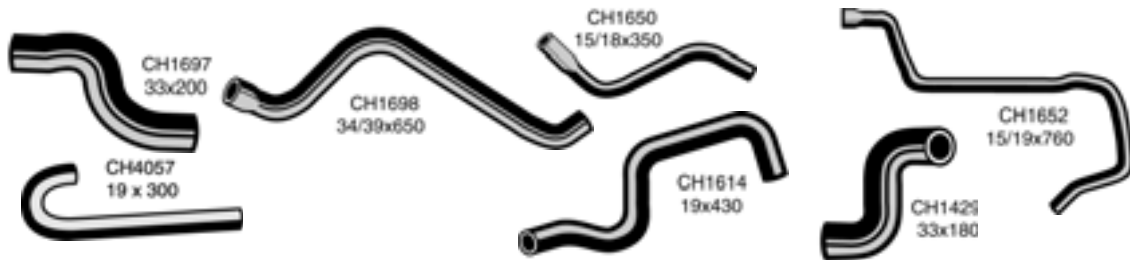

* Supplied with Coil Spring. All dimensions in millimetres

Make
Model Year **Description** **Mackay No** **O.E.M No**

PULSAR (CONTINUED)

	Heater Hose Heater Outlet	CH1650	9241267M00
	Heater Hose Heater Inlet	CH1652	9240067M01
	Bottom Hose Pipe to Water Pump	CH1429	92023281
	Hose Thermostat Housing to Pipe (Lower) (1.8 Litre Only)	CH1614	92033548
	ByPass Hose thermostat to inlet manifold 1.6 litre	CH4057	90122890