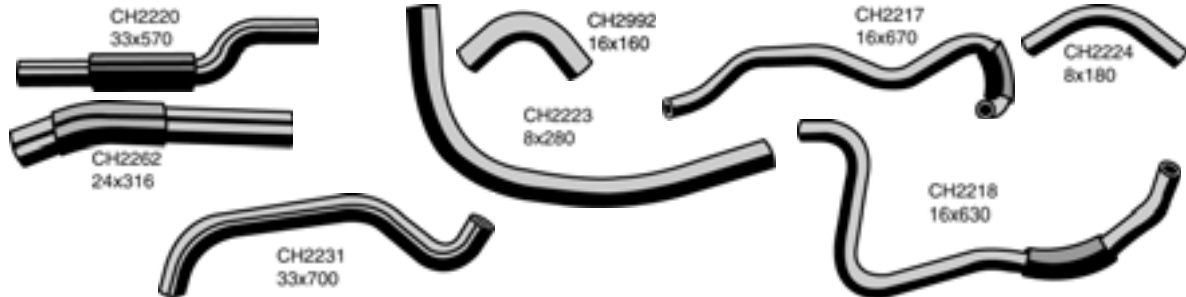

Top Hose	CH2220	1657120020
Bottom Hose	CH2231	1657220020
Heater Hose Inlet	CH2217	87245YC130
Heater Hose Outlet	CH2218	87245YC140
By Pass No1 water outlet	CH2262	1626120010
By Pass No3 water intake to manifold	CH2223	1626720010
By Pass No3 Water Throttle Body	CH2224	1626420010
Heater Hose Inlet	CH2992	87245YC160