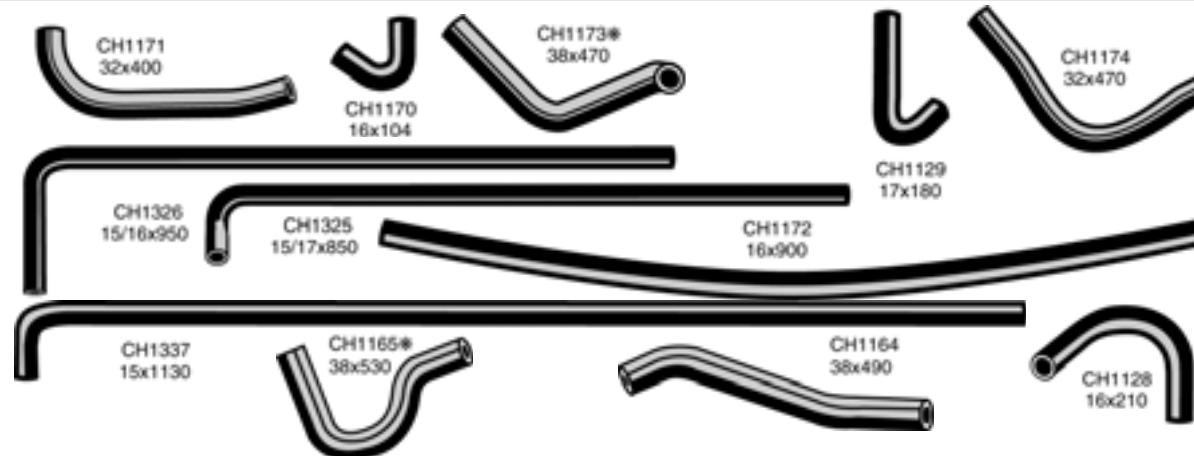

* Supplied with Coil Spring. All dimensions in millimetres

Make

Model Year

Description

Mackay No O.E.M No

COMMODORE VB 1978-80 (CONTINUED)

By Pass Hose	CH1128	9941032
Heater Hose	CH1337	92011939

COMMODORE VC 1980-81