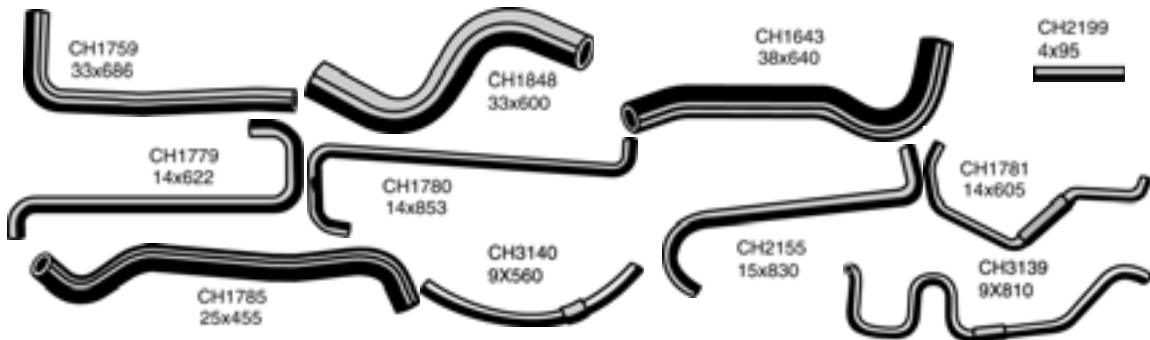

5.0 Litre

	Top Hose	CH1747	92036016, 92039297
	Bottom Hose	CH1556	92034984
	Hose-Heater By Pass	CH1685	92060585

Note: The products featured in this catalogue are supplied by Mackay Consolidated Industries Pty Ltd to suit the vehicle models indicated.

* Supplied with Coil Spring. All dimensions in millimetres