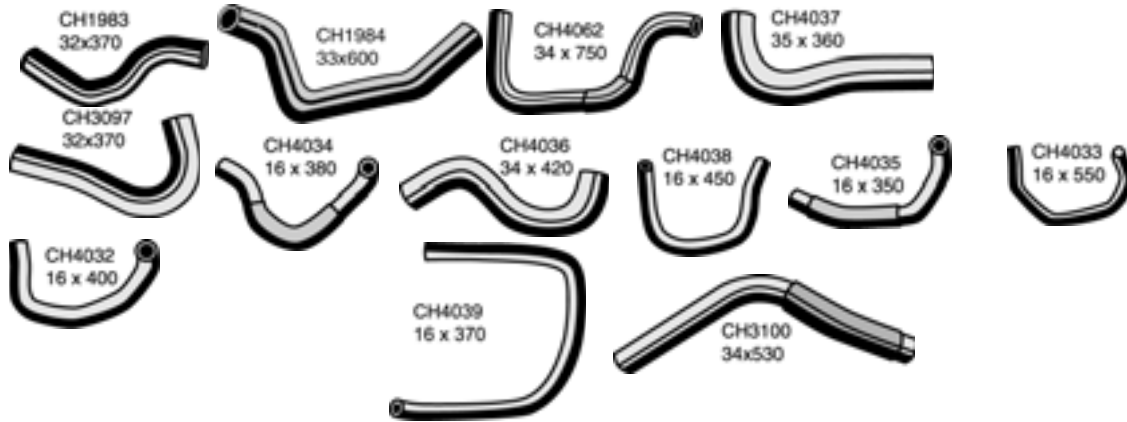

* Supplied with Coil Spring. All dimensions in millimetres

Make	Model Year	Description	Mackay No	O.E.M No
------	------------	-------------	-----------	----------

TRITON (CONTINUED)

Heater Hose B

CH4035 MR296396B