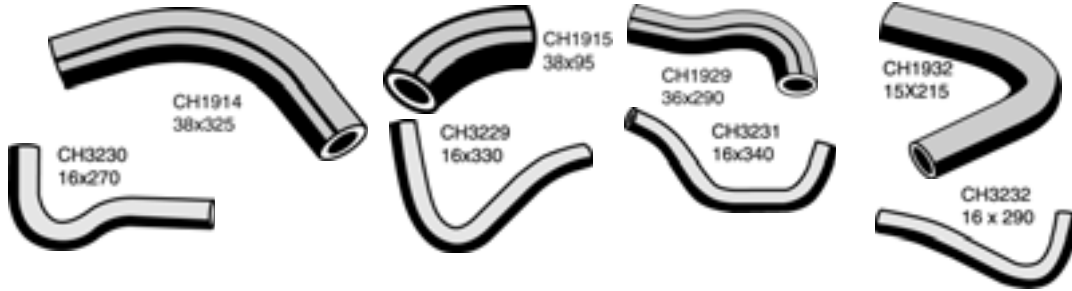

* Supplied with Coil Spring. All dimensions in millimetres

Make	Model Year	Description	Mackay No	O.E.M No
------	------------	-------------	-----------	----------

LANDCRUISER (CONTINUED)

		By Pass Hose	CH1932	1626161010
		Heater Hose Inlet A	CH3231	8724590K53
		Heater Hose Inlet B	CH3232	8724590A27
		Heater Hose Outlet A	CH3229	8724590K36
		Heater Hose Outlet B	CH3230	8724590A28