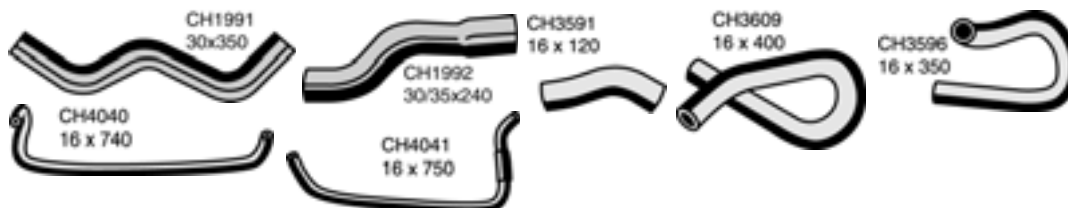

TF 2.8 Litre (Diesel) 5/90-97

Top Hose	CH1991	8970230190
Bottom Hose	CH1992	8943881652

Note: The products featured in this catalogue are supplied by Mackay Consolidated Industries Pty Ltd to suit the vehicle models indicated.

* Supplied with Coil Spring. All dimensions in millimetres