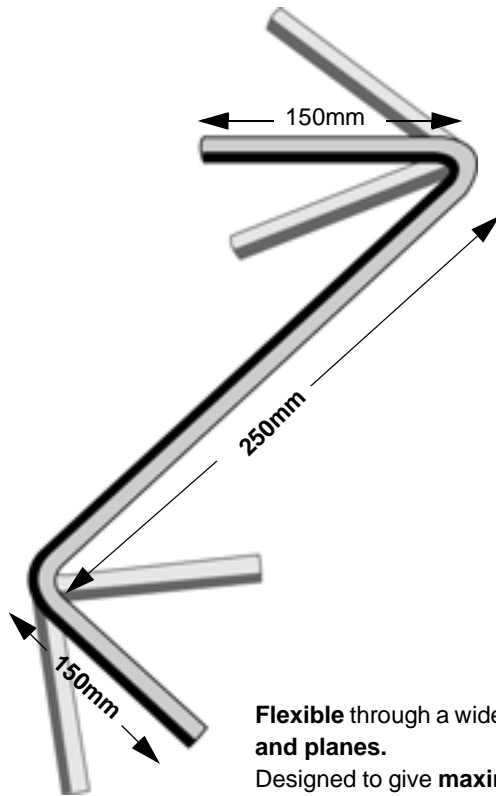

UNIVERSAL SMALL BORE "Z" HOSE™ BENDS

Universal Application

Covers majority of small bore market

Reduced Inventory

Mackay Universal Small Bore "Z" hose™ bends, the only hose specially designed to provide the largest small bore application coverage from a few part numbers.

Unlike Radiator hoses, demand for small bore hoses can be relatively inconsistent, requiring an unjustifiably large range to cater for the varied shapes and sizes in the market.

Mackay Universal Small Bore "Z" hose™ bends now solves this problem giving you the versatility to meet the majority of applications without high inventory costs. Combined with our application specific small bore range Mackay Hoses provide a superior and cost effective solution.

Flexible through a wide range of angles and planes.

Designed to give **maximum application coverage**

ID	PART No	APPLICATION
6mm (7/32")	ZHB6	Universal Water Applications Only
8mm (5/16")	ZHB8	
10mm (3/8")	ZHB10	
12mm (1/2")	ZHB12	
15-16 mm (5/8")	ZHB15	
6mm (7/32")	ZHB6EFV	Universal Emission Control, Fuel Vapour/ Vacuum/ Vent hose Only (Low Pressure)
8mm (5/16")	ZHB8EFV	
10mm (3/8")	ZHB10EFV	
12mm (1/2")	ZHB12EFV	
6mm (7/32")	ZHB6F	Suitable for fuel applications (non E.F.I)
8mm (5/16")	ZHB8F	
10mm (3/8")	ZHB10F	
12mm (1/2")	ZHB12F