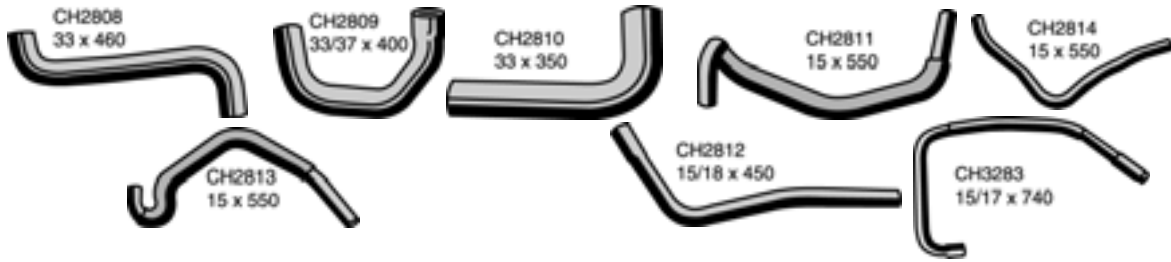

* Supplied with Coil Spring. all dimensions in millimetres

Make

Model Year

Description

Mackay No O.E.M No

LUMINA, CAPRICE (AUSTRALIAN MADE)

3.6 Litre V6 Alloytec 2004-On

Top Hose	CH3722	92157577
Bottom Hose	CH3723	92157578
Heater Hose <i>inlet (bypass Valve outlet)</i>	CH3726	92157581
Heater Hose <i>water shut off valve inlet</i>	CH3724	92157583
Heater Hose <i>outlet</i>	CH3725	92155841