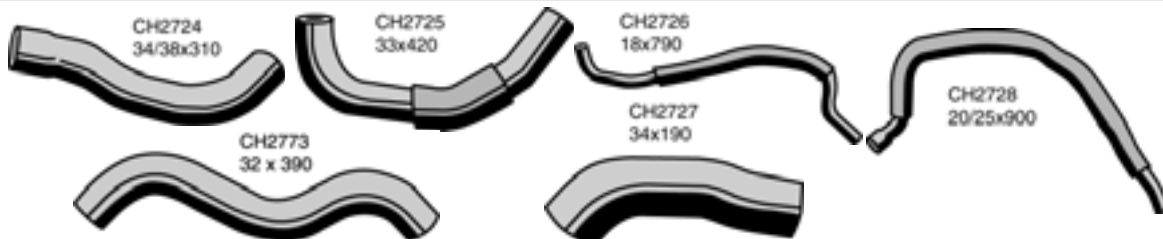

Note The products featured in this catalogue are supplied by Mackay Consolidated Industries Pty Ltd to suit the vehicle models indicated

* Supplied with Coil Spring. all dimensions in millimetres

Make	Model Year	Description	Mackay No	O.E.M No
NUBIRA 1997-99				
1.6 litre A16DMS DOHC				
		Top Hose	CH2614	96181385
		Bottom Hose <i>Man Trans</i>	CH2615	96352291
		Bottom Hose <i>Auto trans</i>	CH2616	96181387
2 Litre 20SE DOHC				
		Top Hose	CH2619	96181386
		Bottom Hose <i>Auto Trans to 15/2/98</i>	CH2620	96308891
		Bottom Hose <i>Auto Trans From 15/2/98</i>	CH2617	96257065
		Bottom Hose <i>Man Trans</i>	CH2618	96352290
2 Litre 20SED DOHC 1999-03				
		Top Hose	CH2954	96271481
		Bottom Hose <i>99-01 Auto Trans Export Only</i>	CH3001	96271480
		Bottom Hose <i>Auto Australian Vehicles</i>	CH3222	96271486
		Bottom Hose <i>Manual Trans Australian Vehicles</i>	CH4009	96271485
		By Pass Hose	CH3003	96184370
		Feed Heater Hose	CH3004	96255581
		Heater Return Hose	CH3002	96255075
		Hose Water Pump to Pipe	CH2961	96184371