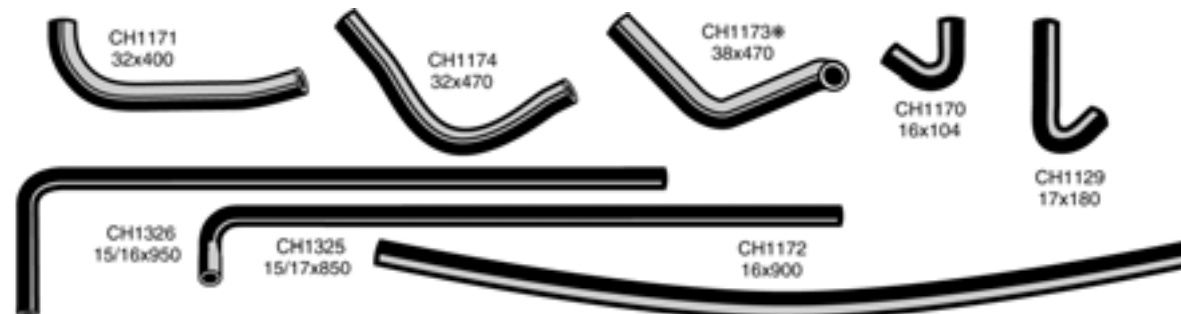

4.2, 5.0 Litre V8

Top Hose	CH1164	92001130
Bottom Hose	CH1165	92001129

Note: The products featured in this catalogue are supplied by Mackay Consolidated Industries Pty Ltd to suit the vehicle models indicated.

* Supplied with Coil Spring. All dimensions in millimetres