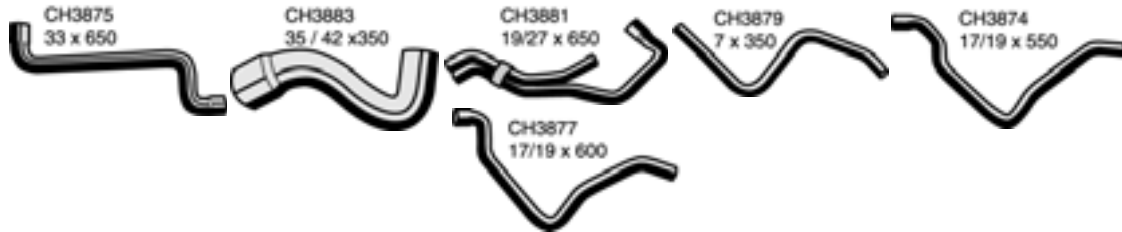

Make	Model Year	Description	Mackay No	O.E.M No

SAAB

9-3 2.0 LITRE TURBO 1998-02

	Expansion Tank Hose	CH3873	4961363

9-5 2.0 LITRE 4CYL TURBO 1998-02

	Top Hose	CH3875	4397501
	Bottom Hose	CH3883	4899449
	Heater Hose	CH3881	4729943
	Return Hose	CH3879	9186883
	Expansion Tank Hose 2000-01	CH3874	4968434
	Expansion Tank Hose 1998-99	CH3877	4397535