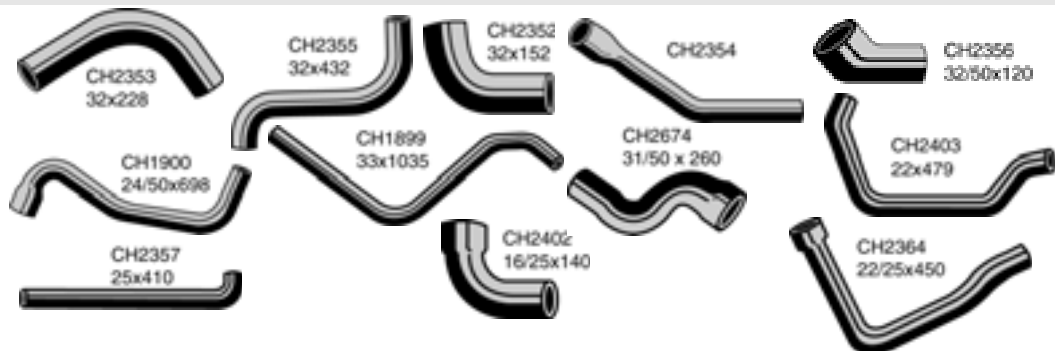

Make	Model Year	Description	Mackay No	O.E.M No

99, 900 4 CYL 2.0 LITRE 1979-80 (CONTINUED)

		Heater Hose <i>Turbo</i>	CH2863	4221703

900 4CYL 2.0 LITRE SOHC 1981-88

		Top Hose- <i>Rear Less A/C</i>	CH2353	9332800/7543259
		Top Hose <i>with A/C</i>	CH2355	9324583/7540420
		Top Hose <i>With A/C 1981-83</i>	CH2352	9332810
		Bottom Hose- <i>Front Auto Trans Chassis D1002778 to D2009798</i>	CH2354	9323536
		Bottom Hose <i>Rear Auto trans Chassis D1002778 to D2009798</i>	CH2356	9223544
		Bottom Hose <i>Auto trans</i>	CH1900	9363615
		Bottom Hose <i>Man Trans</i>	CH1899	9324591
		Bottom Hose <i>Front</i>	CH2674	7511090
		Heater Hose <i>Left Side</i>	CH2403	7545544
		Heater Hose <i>Right Hand Side</i>	CH2364	9324609
		Heater Hose <i>Right Side</i>	CH2402	7504624
		Hose Connector to expansion tank	CH2357	93489382