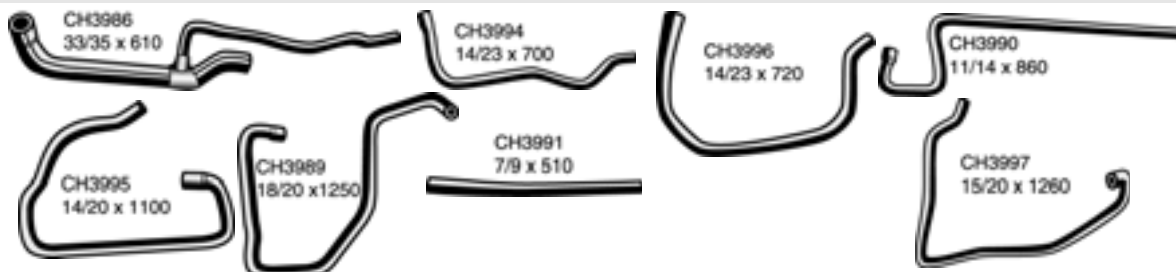

BOXER 2.5 LITRE DIESEL & TURBO DIESEL 1994-02

		Top Hose	CH3986	1343K3
		Thermostat- Expansion Tank hose <i>RHD from CH S15577563</i>	CH3991	131760
		Heater Hose Outlet <i>upto CH#S15577562</i>	CH3994	6464CE
		Heater Hose Outlet <i>From CH#S15577563</i>	CH3996	6464YZ
		Heater Hose Inlet <i>upto CH#S15577562</i>	CH3995	6464CF
		Heater Hose Inlet <i>From CH# S15577563</i>	CH3997	6464ZA
		ByPass Hose <i>Thermostat-expansion Tank RHD up to CH# S15577562</i>	CH3990	131759
		ByPass Hose <i>RHD</i>	CH3989	131758