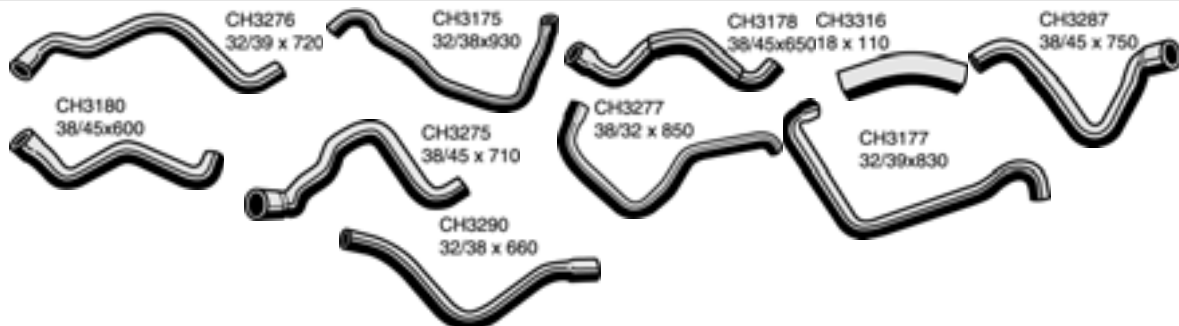

7.4 Litre

Top Hose 1981-86	CH3290	14029236
Top Hose 1988-95	CH3175	15659486
Top Hose 1996-99	CH3177	15718013
Bottom Hose 1988-97	CH3180	15659615
By Pass	CH3316	12550548