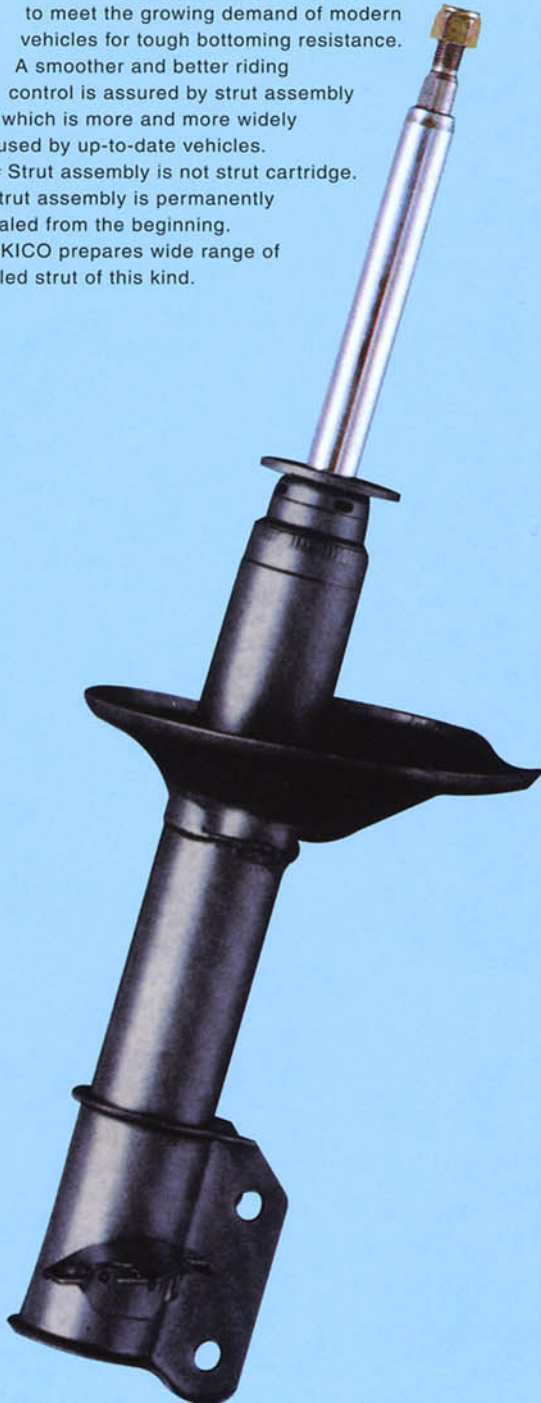

STRUT ASSEMBLY

A Series
B Series

* TOKICO strut assembly is designed to meet the growing demand of modern vehicles for tough bottoming resistance. A smoother and better riding control is assured by strut assembly which is more and more widely used by up-to-date vehicles.

* Strut assembly is not strut cartridge. Strut assembly is permanently sealed from the beginning. TOKICO prepares wide range of sealed strut of this kind.

**WHY
TOKICO
BEST?**

Blessed experience

Excellent technology

Splendid production

Talented quality control

**TOKICO
IS
YOUR BEST
CHOICE!**