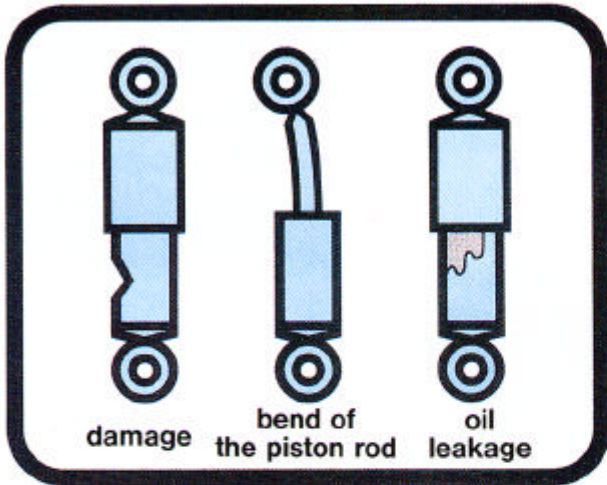

SIGNS TO SERVE YOUR SHOCKS

Look at the appearance of your Shock Absorber.