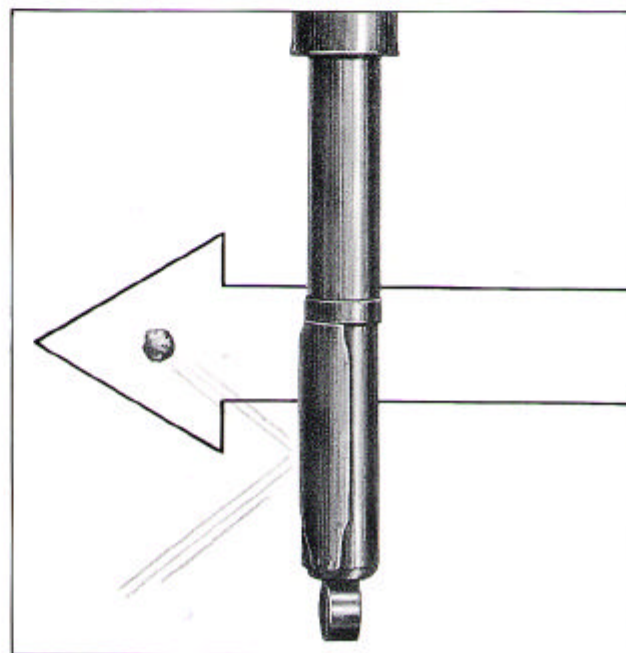

- Remove the gland nut and take the internal parts out of the strut housing.
- Remove the oil in the strut housing and clean the internal surfaces.
- Insert the new cartridge into the strut housing.
- Use the new gland nut contained in the box to fix the cartridge securely in place. Follow the instruction sheet contained in the box for further details.

- ⑦ Make sure that all nuts and bolts are tightened securely.

3. When scrapping the used shock absorbers

- ① Please take out the oil completely.
- ② For gas shocks, please take out the gas and oil completely, according to the instruction sheet contained in the individual box.
- ③ Follow your local regulation when throwing away old shock absorbers.

4. When using gas shocks

- ① Please do not puncture, take apart, or put in a fire.
- ② In case of the gas shock with the protector, the protector must face toward the front direction.