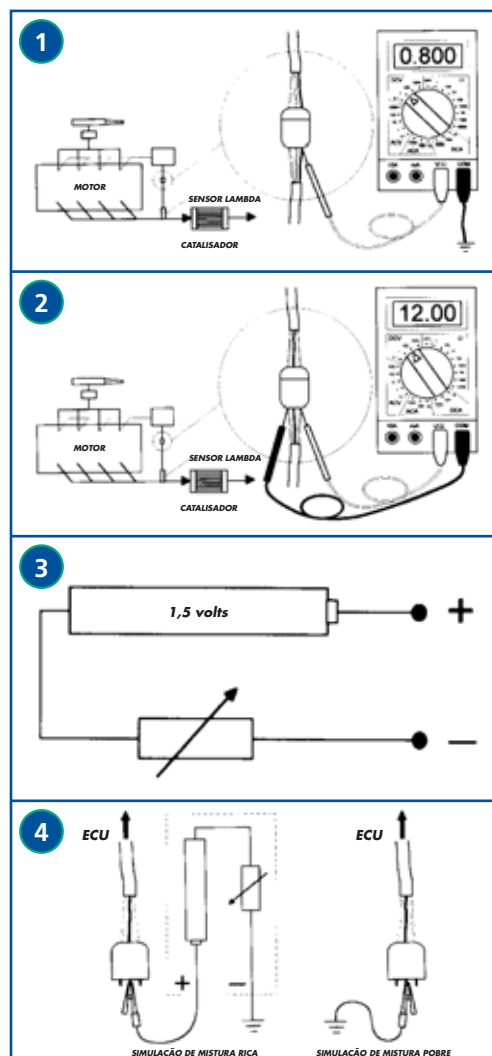

01. Motor em marcha lenta e na temperatura normal de funcionamento.
02. Com o Sensor Lambda ligado, unir o positivo do Multímetro com o cabo que envia o sinal (fio preto) a ECU e o negativo à massa do veículo.
03. Selecionar a escala até 1 volt. **(1)**
04. Estabilizar o motor a 1.500 rpm aproximadamente.
05. Se a voltagem oscilar alternativamente entre 0,2 e 0,8 volts o Sensor Lambda está funcionando.
06. Se a voltagem permanecer constante, o Sensor Lambda pode estar inoperante ou a ECU não está respondendo aos sinais do sensor.
07. Para testar o Sensor Lambda devemos acelerar bruscamente o motor e soltar rapidamente deixando cair a rotação até atingir a marcha lenta. Na aceleração e desaceleração, os valores de tensão são de 0,8 e 0,2 volts respectivamente. Caso negativo, o Sensor Lambda não está enviando sinal a ECU e deve ser substituído.
  Nota: Verifique antes a alimentação de tensão na resistência de aquecimento (12 volts). **(2)**
08. Para testar a ECU devemos simular os sinais de tensão e verificar se unidade responde a eles:
  - a) Desconectar o Sensor Lambda.
  - b) Ligar um cabo de alimentação no fio preto do chicote do veículo.
  - c) Montar um Circuito de Simulação com uma pilha de 1,5 volts e uma resistência variável e ajustar para uma tensão de saída de no máximo 1 volt. **(3)**
  - d) Se a tensão encontrada no item 6 estiver abaixo de 0,4 volts, ligar o positivo do circuito de simulação ao cabo do sinal do sensor e o negativo na massa. **(4)** Esta indicação à ECU é de mistura rica, portanto a rotação do motor deve diminuir caso ela esteja respondendo.
  - e) Se a tensão encontrada no item 6 estiver acima de 0,4 volts, ligar o cabo de alimentação do sensor na massa do veículo. Esta indicação é de mistura pobre e a rotação deverá aumentar. **(4)**

09. Caso a ECU não responda a esta simulação, deve-se checar o chicote do veículo antes de substituí-la.