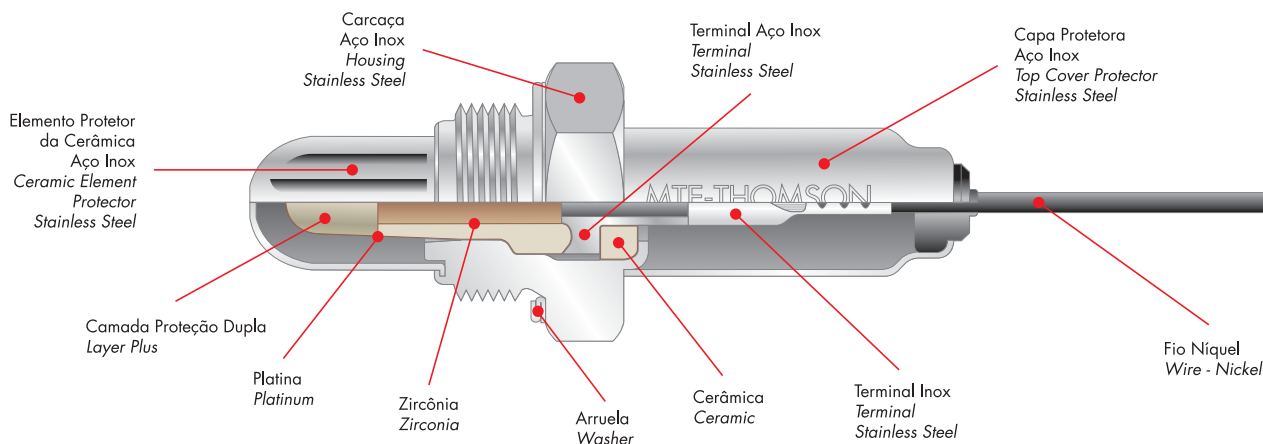

PRINCIPAIS COMPONENTES

MAIN COMPONENTS

FREQÜÊNCIA

100 ms a 350 °C • 50 ms a 800 °C

TEMPERATURA INICIAL DE FUNCIONAMENTO

300 °C (572 °F) sem aquecimento interno
150 °C (302 °F) com aquecimento interno

ALIMENTAÇÃO DA RESISTÊNCIA DE AQUECIMENTO

12 a 14 volts

ROSCA

M18 x 1.5

SEXTAVADO

22 mm

TORQUE

40 ... 60 Nm

TEMPERATURA MÁXIMA DE FUNCIONAMENTO

1000 °C

TEMPERATURA DE ESTOQUE

-40 a 100 °C

UMIDADE RELATIVA

0 a 60 %

GASES CRIADOS NA COMBUSTÃO

H₂O = água
CO₂ = dióxido de carbono
NO_x = óxido de nitrogênio
CH₄ = metano
CO = monóxido de carbono
H₂ = hidrogênio
HC = hidrocarbonetos
SO_x = óxido de enxofre
N₂ = nitrogênio

PERÍODO DE VERIFICAÇÃO

30.000 Km ou 1 ano.

FREQUENCY

100 ms to 350 °C (662 °F) – 50 ms to 800 (1472 °F)

INITIAL WORKING TEMPERATURE

300 °C (572 °F) without internal heating
150 °C (302 °F) with internal heating

INPUT VOLTAGE OF THE HEATER

12 to 14 volts

THREAD

M18 x 1.5

HEXAGONAL

22 mm

TORQUE

40 ... 60 Nm

MAXIMUM WORKING TEMPERATURE

1000 °C (1832 °F)

STOCK KEEPING TEMPERATURE

-40 °C to 100 °C (-40 °F to 212 °F)

STOCK KEEPING RELATIVE HUMIDITY

0 to 60%

GASES CREATED DURING COMBUSTION

H₂O = water
CO₂ = carbon dioxide
NO_x = nitrogen oxide
CH₄ = methane
CO = carbon monoxide
H₂ = hydrogen
HC = hydrocarbons
SO_x = sulfur oxide
N₂ = nitrogen

CHECKING PERIOD

30,000 km or 1 year