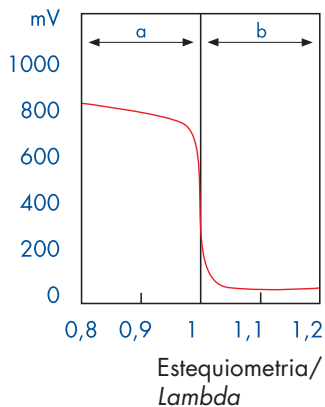

CHAVEAMENTO

Movimento de transição entre mistura rica e pobre do sinal do **Sensor Lambda**.

- a) mistura rica.
- b) mistura pobre.

SWITCHING

The transition of the **Oxygen Sensor** output signal from rich to lean mixture is called switching.

- a) rich mixture.
- b) lean mixture.