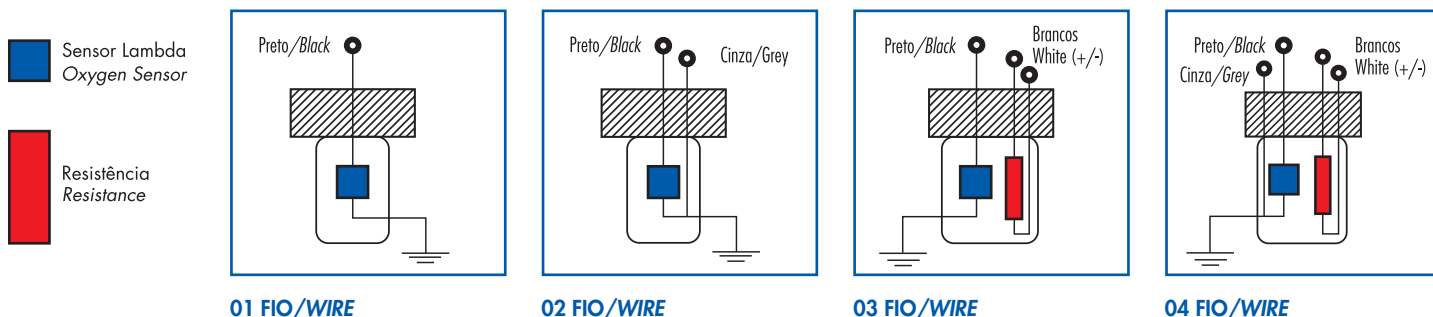

TECNOLOGIA

TECHNOLOGY

CAUSAS E DEFEITOS MAIS COMUNS

- Gasto exagerado de combustível.
- Perda de potência.
- Sistema de ignição defeituoso, ex.: velas, cabos, etc...
- Conversor catalítico danificado.
- Alto índice de hidrocarbonetos.
- Tanque cheio demais, danifica o canister causando mistura rica.
- Trinca (*microscópica*) na cerâmica do sensor por queda.

Perda de sinal por:

- Solda em conexões, quando utilizada como **Sensor Lambda Universal**.
- Mau contato elétrico nos terminais ou plugs de conexão.

SUBSTITUIÇÃO E INSTALAÇÃO

CUIDADO ao remover o **Sensor Lambda** usado, pois, provavelmente ele estará preso na rosca por corrosão ou oxidação. Na montagem do novo **Sensor Lambda**, utilizar graxa para alta temperatura em sua rosca para que a próxima troca possa ser feita com facilidade. Evite batidas ou choques, pois, poderá causar danos a cerâmica do Sensor.

NÚMEROS DE FIOS

1. **01 FIO** - Sinal para o computador (*Fio Preto*), o negativo é feito pela rosca do **Sensor** com o tubo de escape de gases.
2. **02 FIOS** - Sinal para o computador (*Fio Preto*) e um negativo (*Fio Cinza*).
3. **03 FIOS** - Sinal para o computador (*Fio Preto*) e dois de alimentação da resistência de aquecimento (*Fios Brancos*), o negativo é feito pela rosca do **Sensor** com o tubo de escape dos gases.
4. **04 FIOS** - Sinal para o computador (*Fio Preto*), um negativo (*Fio Cinza*) e dois de alimentação da resistência de aquecimento (*Fios Brancos*).

MOST COMMON DEFECTS

- Exaggerated fuel consumption.
- Loss of power.
- Failure in the ignition system.
- Damaged catalytic converter.
- High level of hydrocarbons.
- Fuel tank over fueled damages the canister and causes rich mixture.
- Crack in the ceramic thimble caused by accidental drop of the sensor.

Loss of signal can be caused by: