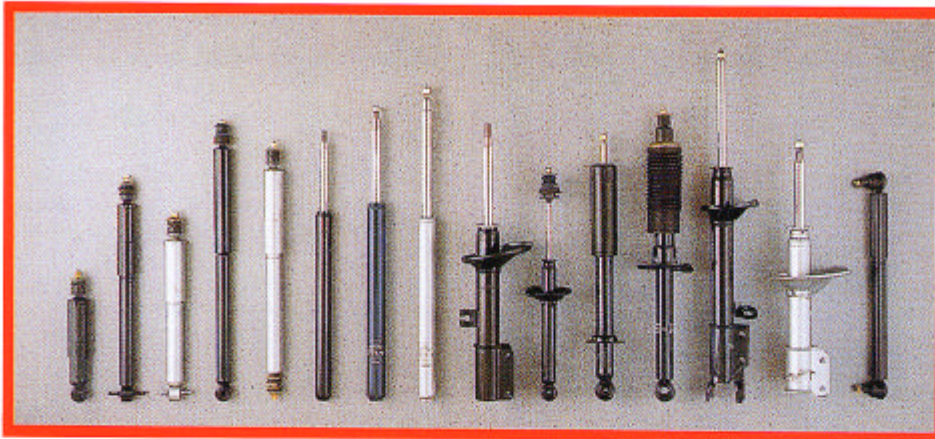

TOKICO

TABLE OF CONTENTS

PRODUCT LINE	2
FUNCTION & STRUCTURE	6
SIGNS TO SERVE YOUR SHOCKS	8
HOW TO INSTALL SHOCKS	9
APPLICATION LISTING	11
HOW TO READ TOKICO NO.	12
NEW ADDITIONS	
DAIHATSU	13
HINO	19
HONDA	23
ISUZU	33
MAZDA	41
MITSUBISHI	49
NISSAN	61
NISSAN DIESEL	75
SUBARU	79
SUZUKI	83
TOYOTA	87
NUMERICAL LISTING (STOCK NO.)	109
NUMERICAL LISTING (O.E.M NO.)	225
COMPARISON LISTING OF OLD/NEW CARTRIDGE	247
MOUNTING-KIT LISTING	249

HYDRAULIC SHOCK ABSORBER

1000-6000 Series
Q Series (1000-6000 Series with Spring Seat)

- ★High performance quality
- ★Improved riding comfort under severe driving conditions, due to Tokico's unique rebound and compression control disc valve system which automatically adjusts to all ride conditions.
- ★Smooth operation and greater durability of the shock absorber.
- ★Improved road holding and necessary stability for safety.