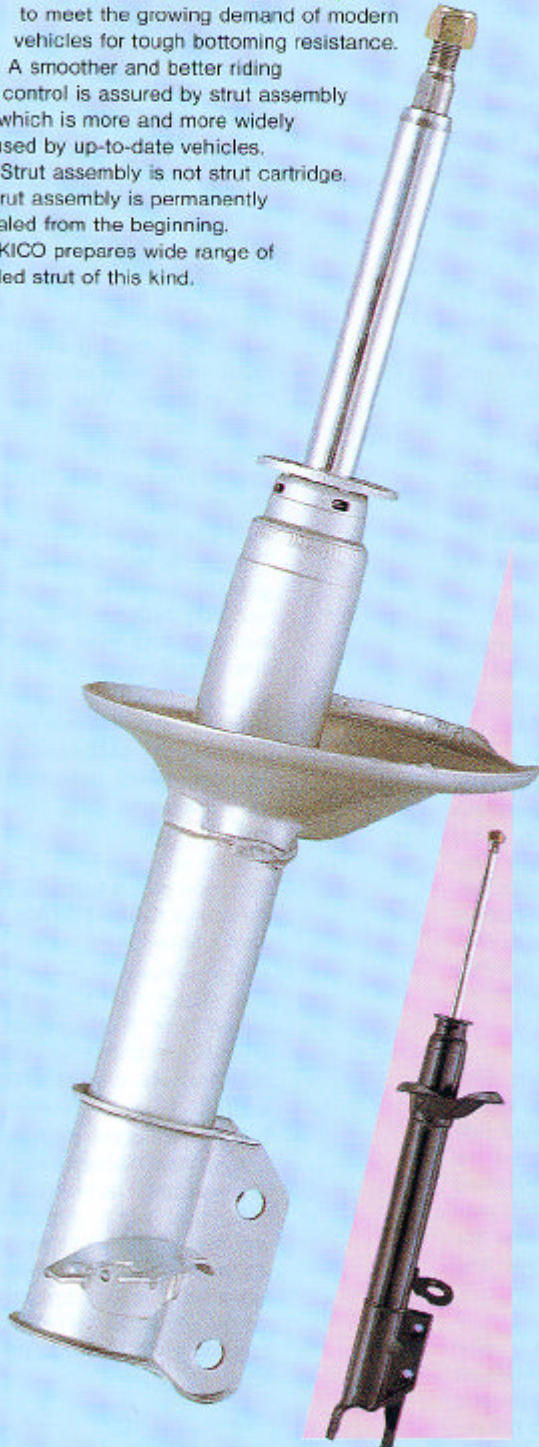

STRUT ASSEMBLY

A Series
B Series

★TOKICO strut assembly is designed to meet the growing demand of modern vehicles for tough bottoming resistance. A smoother and better riding control is assured by strut assembly which is more and more widely used by up-to-date vehicles.

★Strut assembly is not strut cartridge. Strut assembly is permanently sealed from the beginning. TOKICO prepares wide range of sealed strut of this kind.

**WHY
TOKICO
BEST?**

Blessed experience

Excellent technology

Splendid production

Talented quality control

**TOKICO
IS
YOUR BEST
CHOICE!**