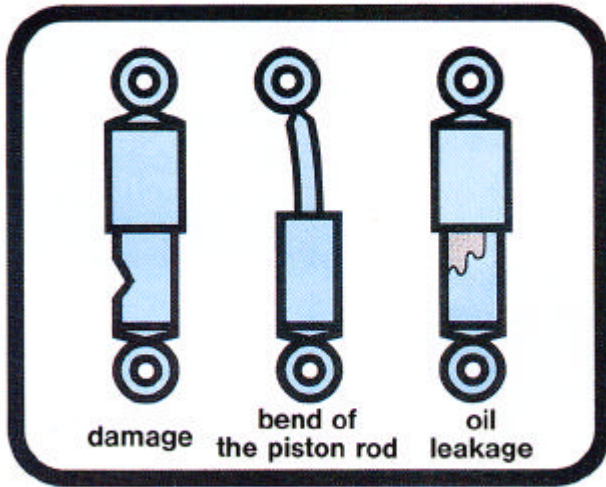

SIGNS TO SERVE YOUR SHOCKS

Look at the appearance of your Shock Absorber.