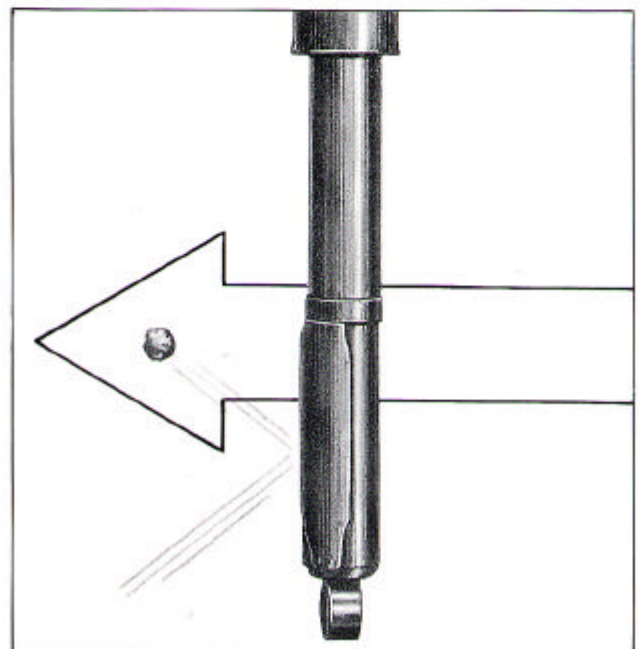

- Remove the gland nut and take the internal parts out of the strut housing.
- Remove the oil in the strut housing and clean the internal surfaces.
- Insert the new cartridge into the strut housing.
- Use the new gland nut contained in the box to fix the cartridge securely in place. Follow the instruction sheet contained in the box for further details.

- ⑦ Make sure that all nuts and bolts are tightened securely.

3. When scrapping the used shock absorbers

- ① Please take out the oil completely.
- ② For gas shocks, please take out the gas and oil completely, according to the instruction sheet contained in the individual box.
- ③ Follow your local regulation when throwing away old shock absorbers.

4. When using gas shocks

- ① Please do not puncture, take apart, or put in a fire.
- ② In case of the gas shock with the protector, the protector must face toward the front direction.