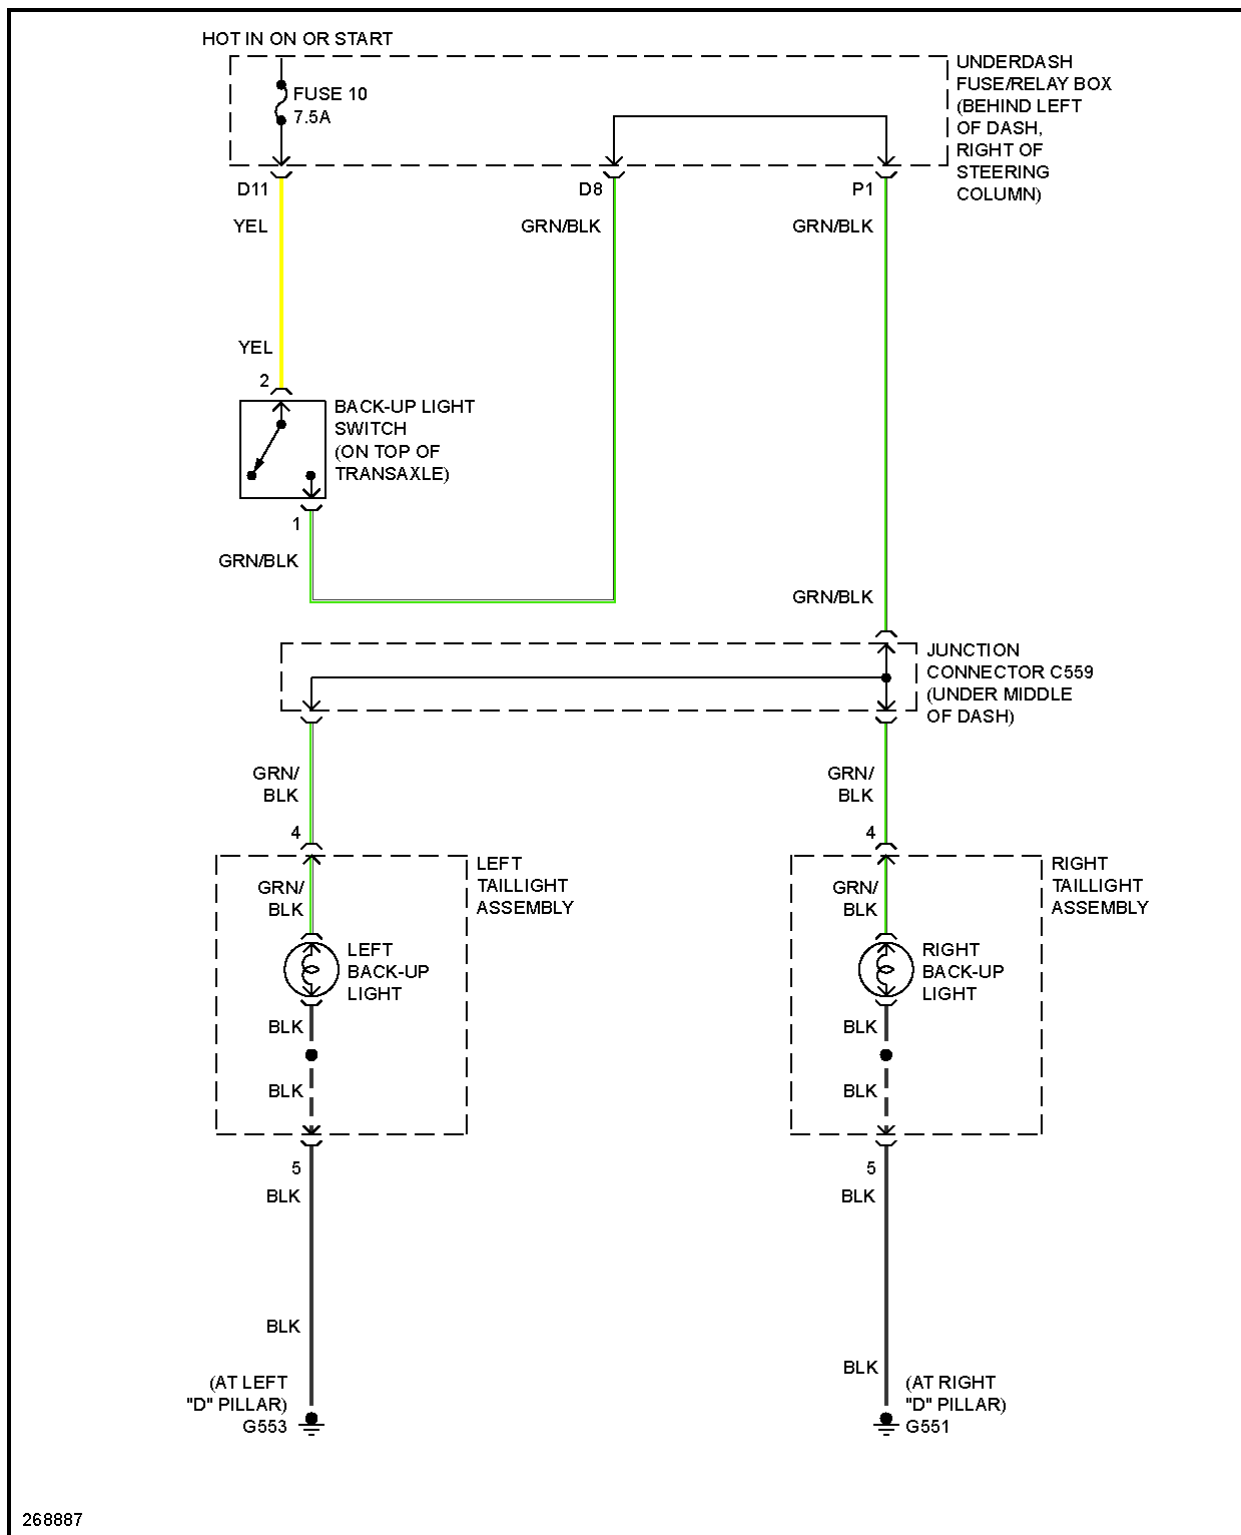

2007 Honda Element EX

2007 SYSTEM WIRING DIAGRAMS Honda - Element