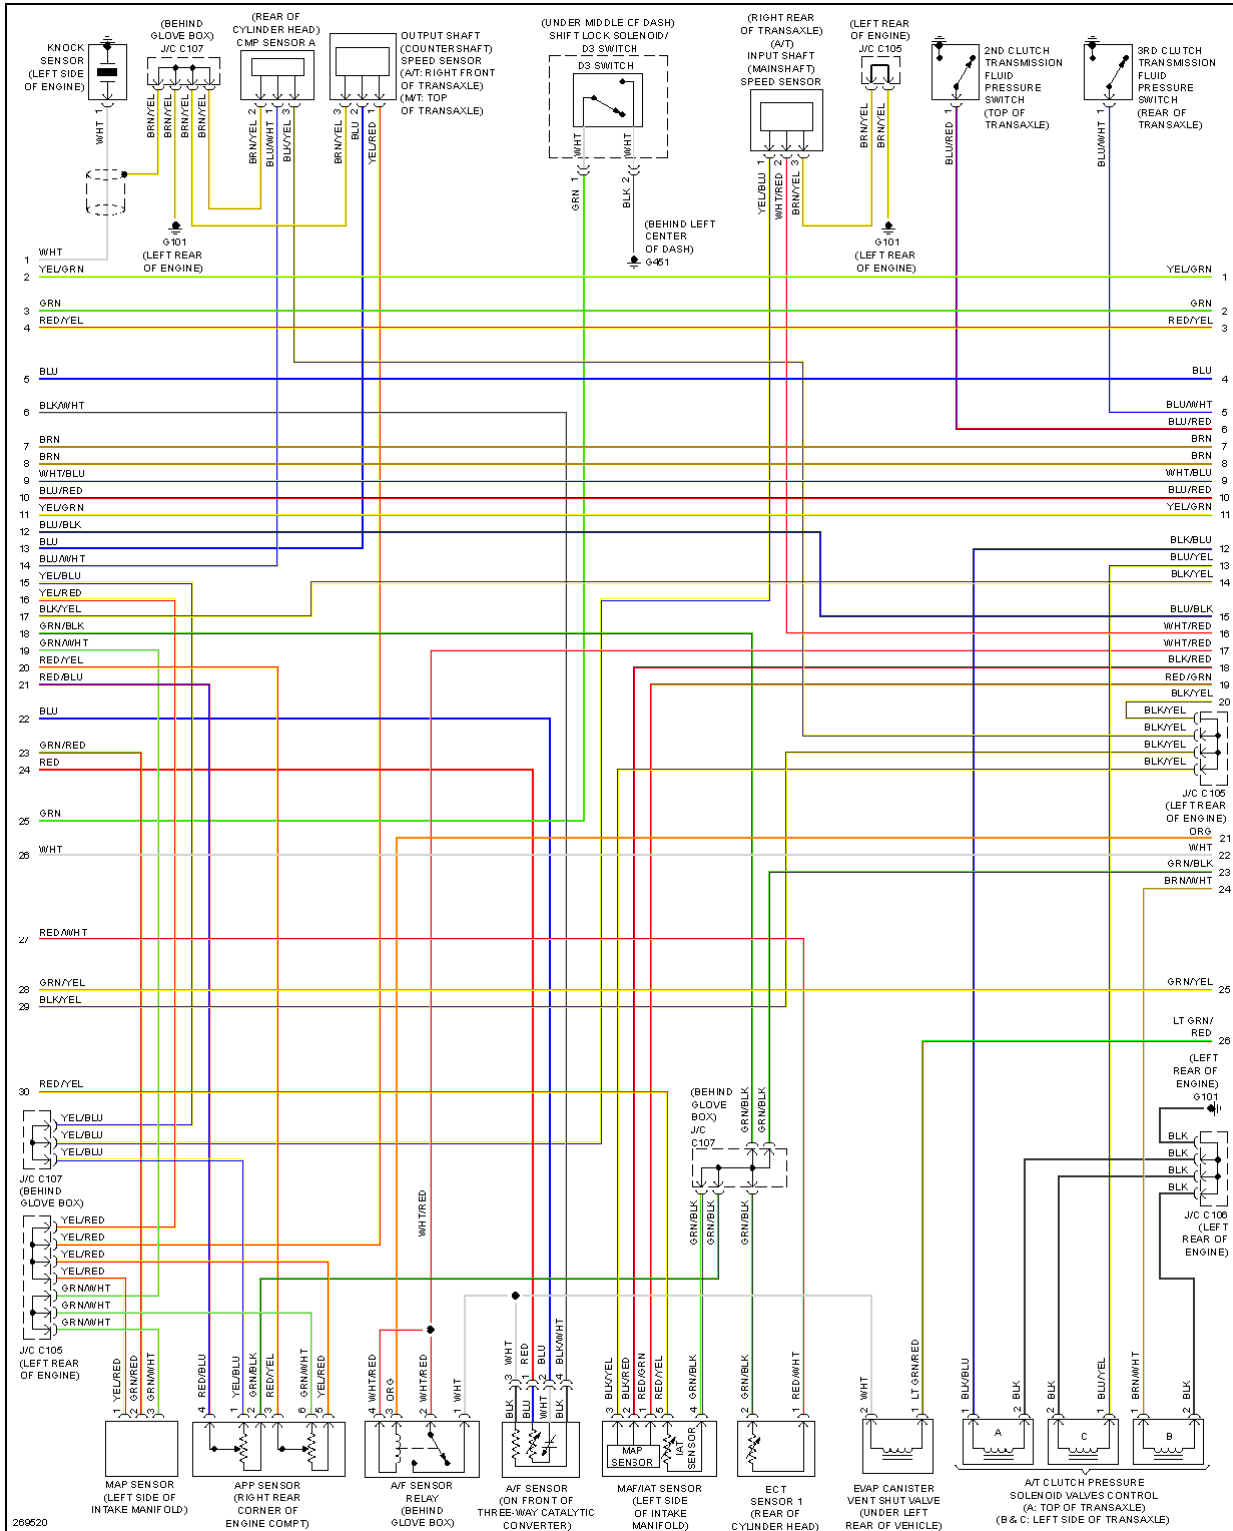

2007 Honda Element EX

2007 SYSTEM WIRING DIAGRAMS Honda - Element

Fig. 9: Cruise Control Circuit (1 of 2)

2007 Honda Element EX

2007 SYSTEM WIRING DIAGRAMS Honda - Element

Fig. 10: Cruise Control Circuit (2 of 2)

DEFOGGERS

2007 Honda Element EX

2007 SYSTEM WIRING DIAGRAMS Honda - Element

Fig. 11: Defoggers Circuit

ENGINE PERFORMANCE

2.4L

2007 Honda Element EX

2007 SYSTEM WIRING DIAGRAMS Honda - Element

2007 Honda Element EX

2007 SYSTEM WIRING DIAGRAMS Honda - Element

Fig. 12: 2.4L, Engine Performance Circuit (1 of 4)

2007 Honda Element EX

2007 SYSTEM WIRING DIAGRAMS Honda - Element

2007 Honda Element EX

2007 SYSTEM WIRING DIAGRAMS Honda - Element