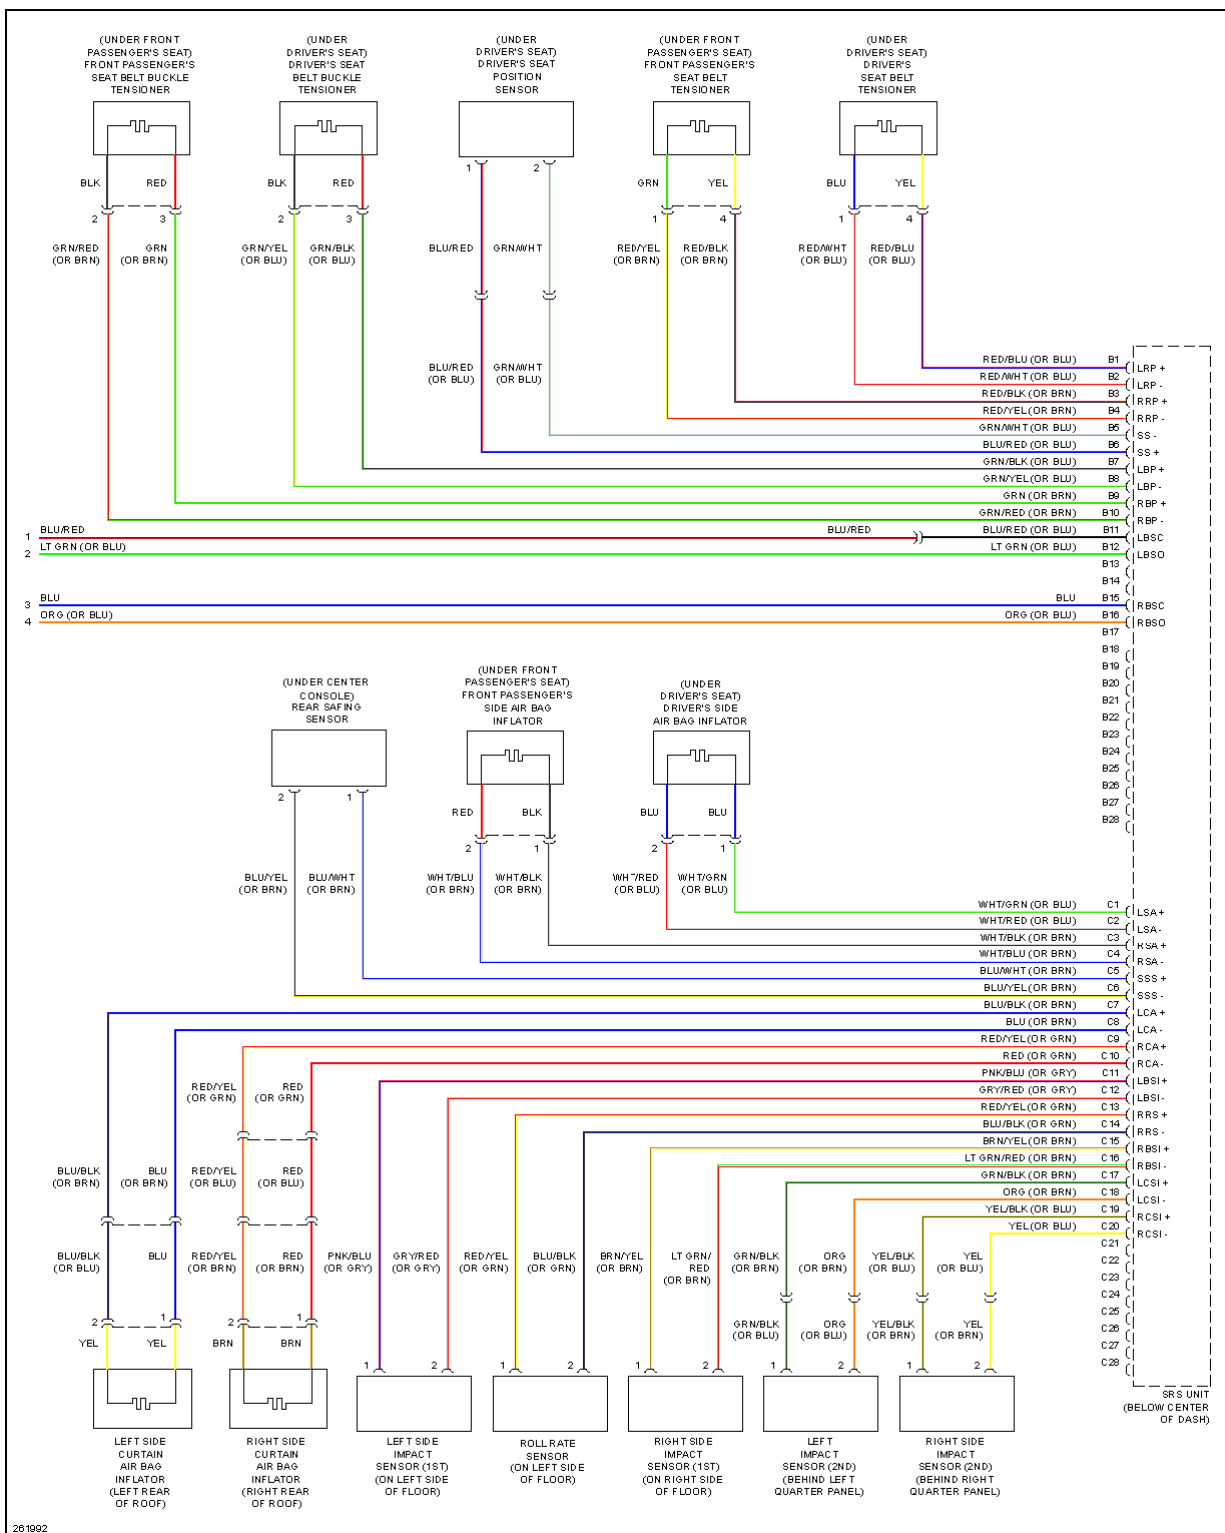

2007 SYSTEM WIRING DIAGRAMS Honda - Element

Fig. 51: Supplemental Restraints Circuit (1 of 3)

2007 Honda Element EX

2007 SYSTEM WIRING DIAGRAMS Honda - Element

2007 Honda Element EX

2007 SYSTEM WIRING DIAGRAMS Honda - Element

Fig. 52: Supplemental Restraints Circuit (2 of 3)

2007 Honda Element EX

2007 SYSTEM WIRING DIAGRAMS Honda - Element

Fig. 53: Supplemental Restraints Circuit (3 of 3)

TRANSMISSION

2007 Honda Element EX

2007 SYSTEM WIRING DIAGRAMS Honda - Element