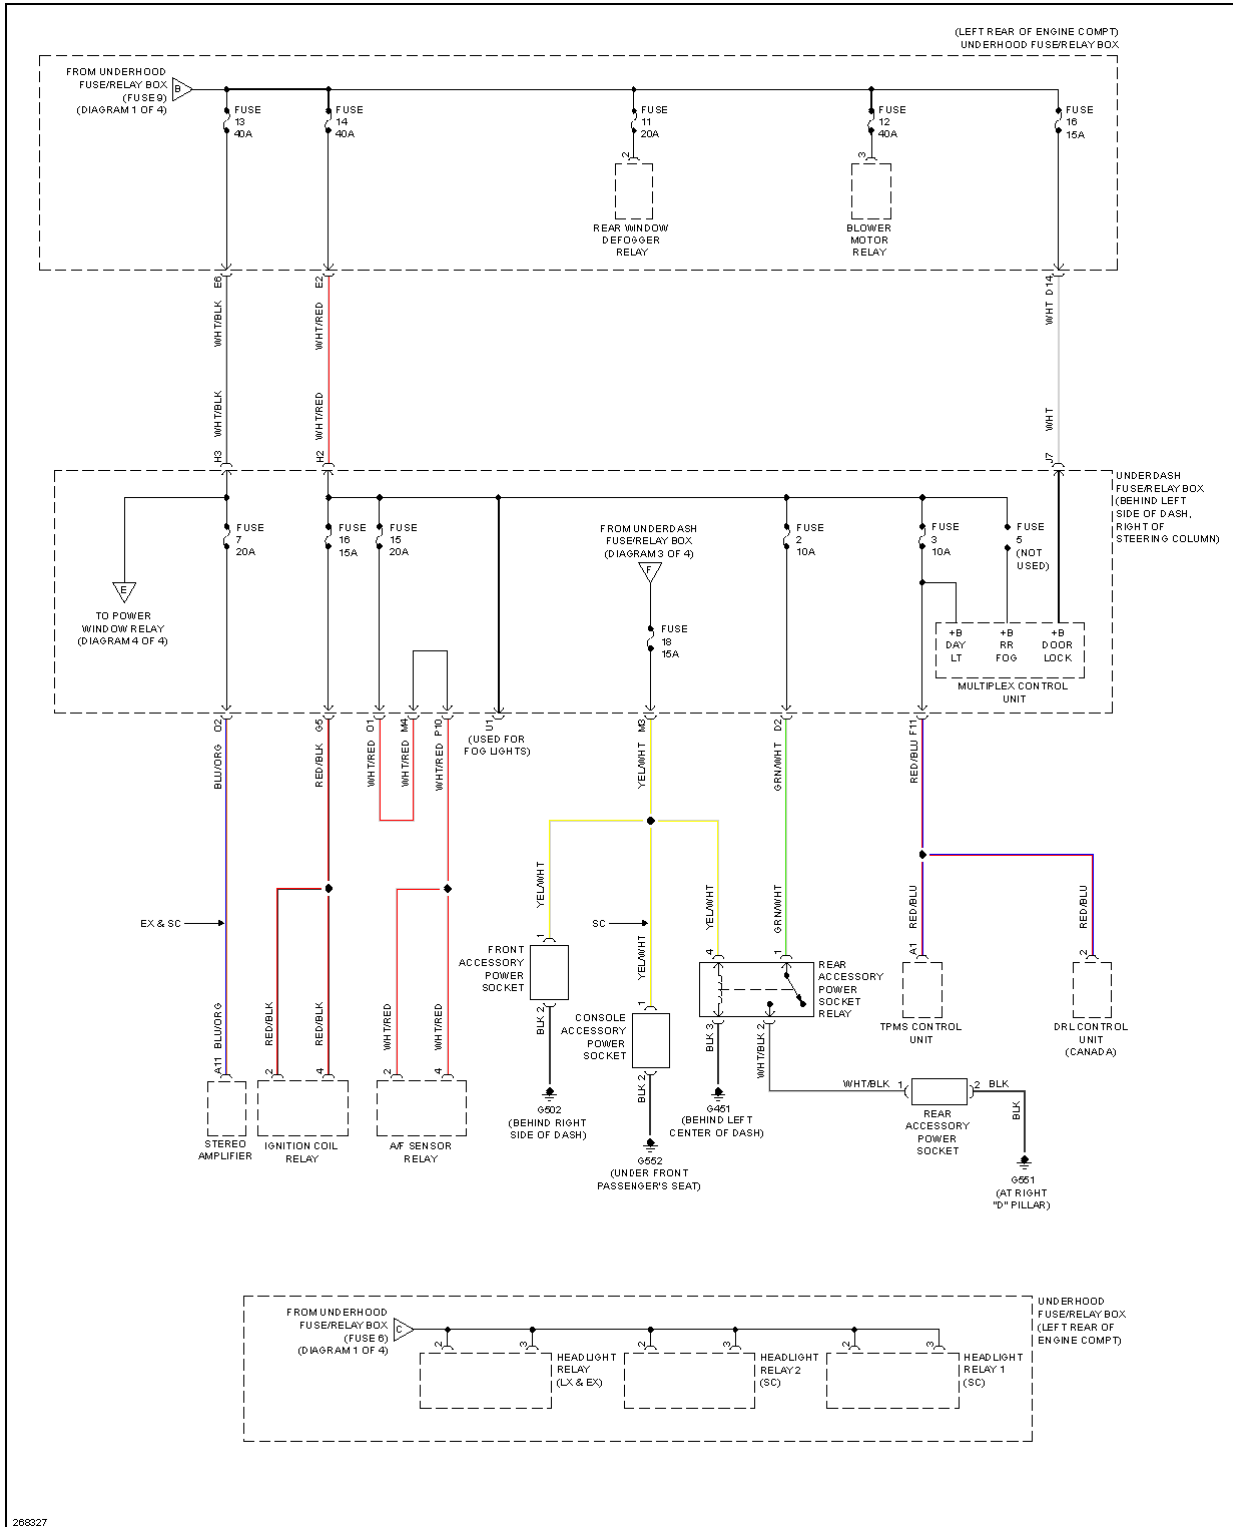

2007 Honda Element EX

2007 SYSTEM WIRING DIAGRAMS Honda - Element

2007 Honda Element EX

2007 SYSTEM WIRING DIAGRAMS Honda - Element

Fig. 33: Courtesy Lamps Circuit

2007 Honda Element EX

2007 SYSTEM WIRING DIAGRAMS Honda - Element

Fig. 34: Instrument Illumination Circuit

POWER DISTRIBUTION

2007 Honda Element EX

2007 SYSTEM WIRING DIAGRAMS Honda - Element

2007 Honda Element EX

2007 SYSTEM WIRING DIAGRAMS Honda - Element

Fig. 35: Power Distribution Circuit (1 of 4)

2007 Honda Element EX

2007 SYSTEM WIRING DIAGRAMS Honda - Element

2007 Honda Element EX

2007 SYSTEM WIRING DIAGRAMS Honda - Element

Fig. 36: Power Distribution Circuit (2 of 4)

2007 Honda Element EX

2007 SYSTEM WIRING DIAGRAMS Honda - Element