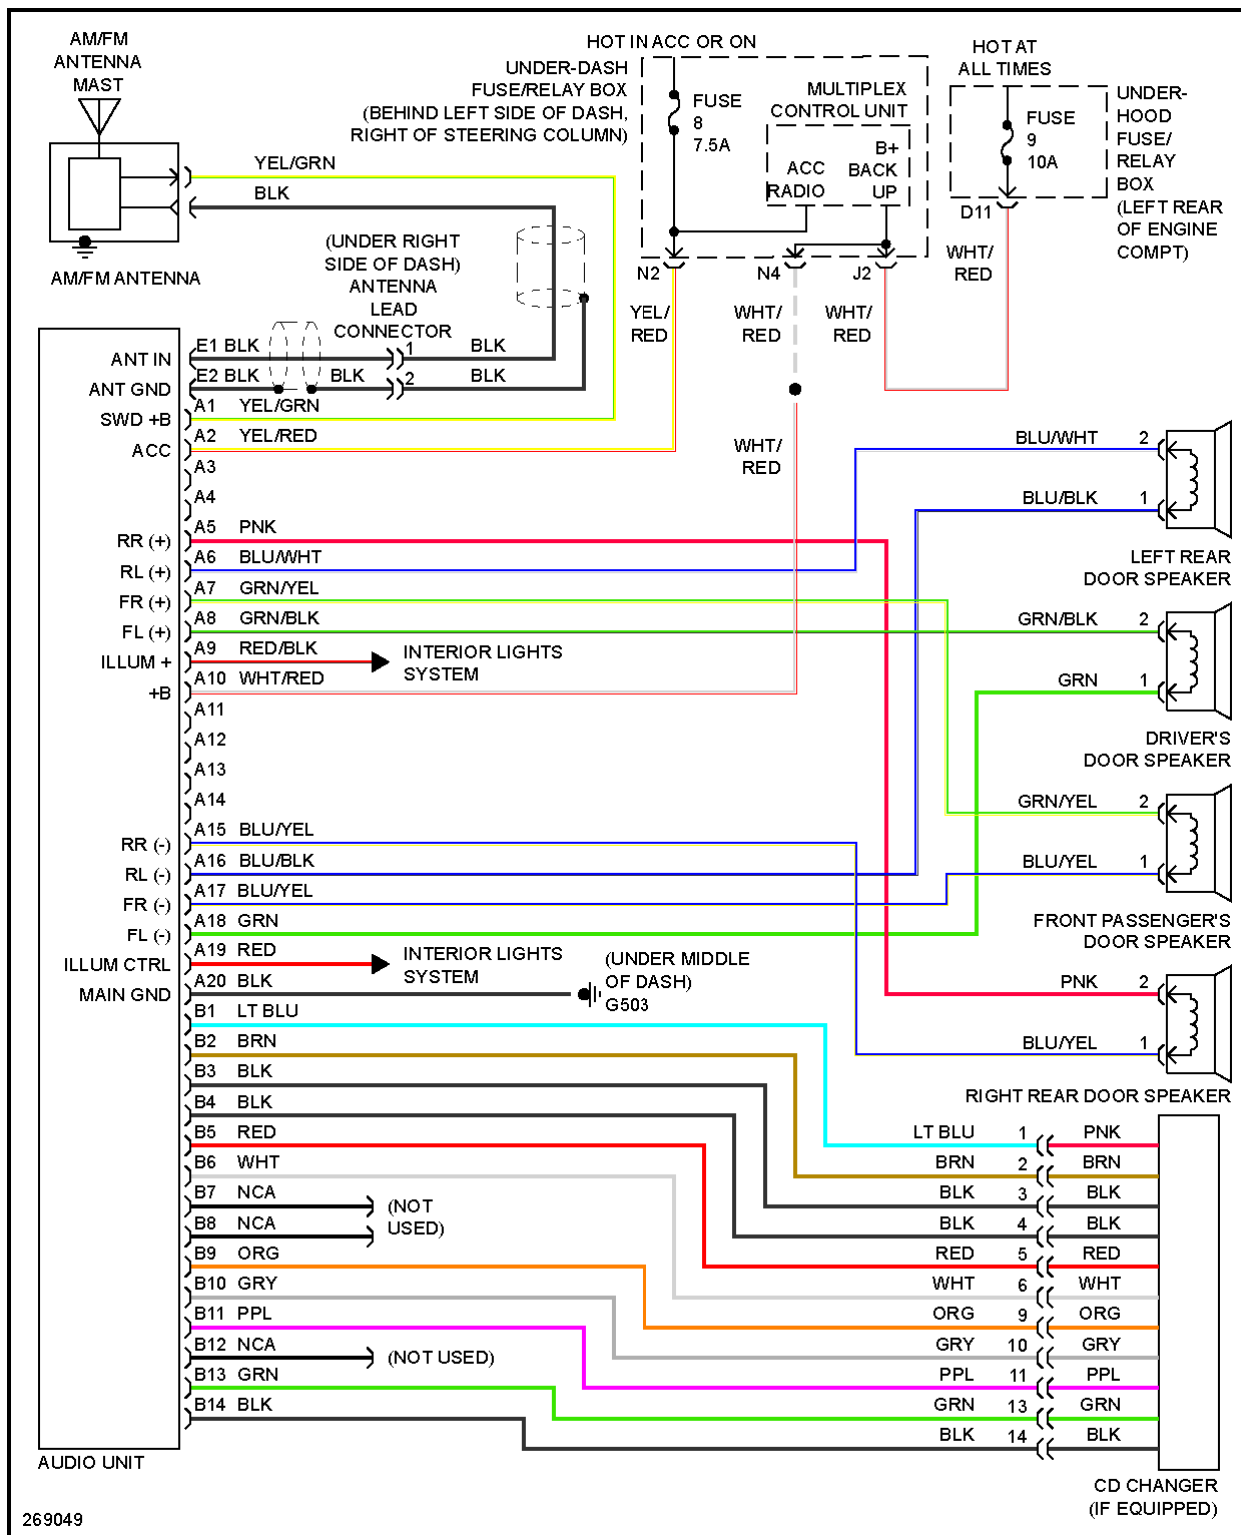

2007 SYSTEM WIRING DIAGRAMS Honda - Element

Fig. 42: Music Link Circuit, Accessory

2007 Honda Element EX

2007 SYSTEM WIRING DIAGRAMS Honda - Element

2007 Honda Element EX

2007 SYSTEM WIRING DIAGRAMS Honda - Element

Fig. 43: Radio Circuit, Canada: EX & SC (1 of 2)

2007 Honda Element EX

2007 SYSTEM WIRING DIAGRAMS Honda - Element

2007 Honda Element EX

2007 SYSTEM WIRING DIAGRAMS Honda - Element

Fig. 44: Radio Circuit, Canada: EX & SC (2 of 2)

2007 Honda Element EX

2007 SYSTEM WIRING DIAGRAMS Honda - Element

2007 Honda Element EX

2007 SYSTEM WIRING DIAGRAMS Honda - Element

Fig. 45: Radio Circuit, LX

2007 Honda Element EX

2007 SYSTEM WIRING DIAGRAMS Honda - Element