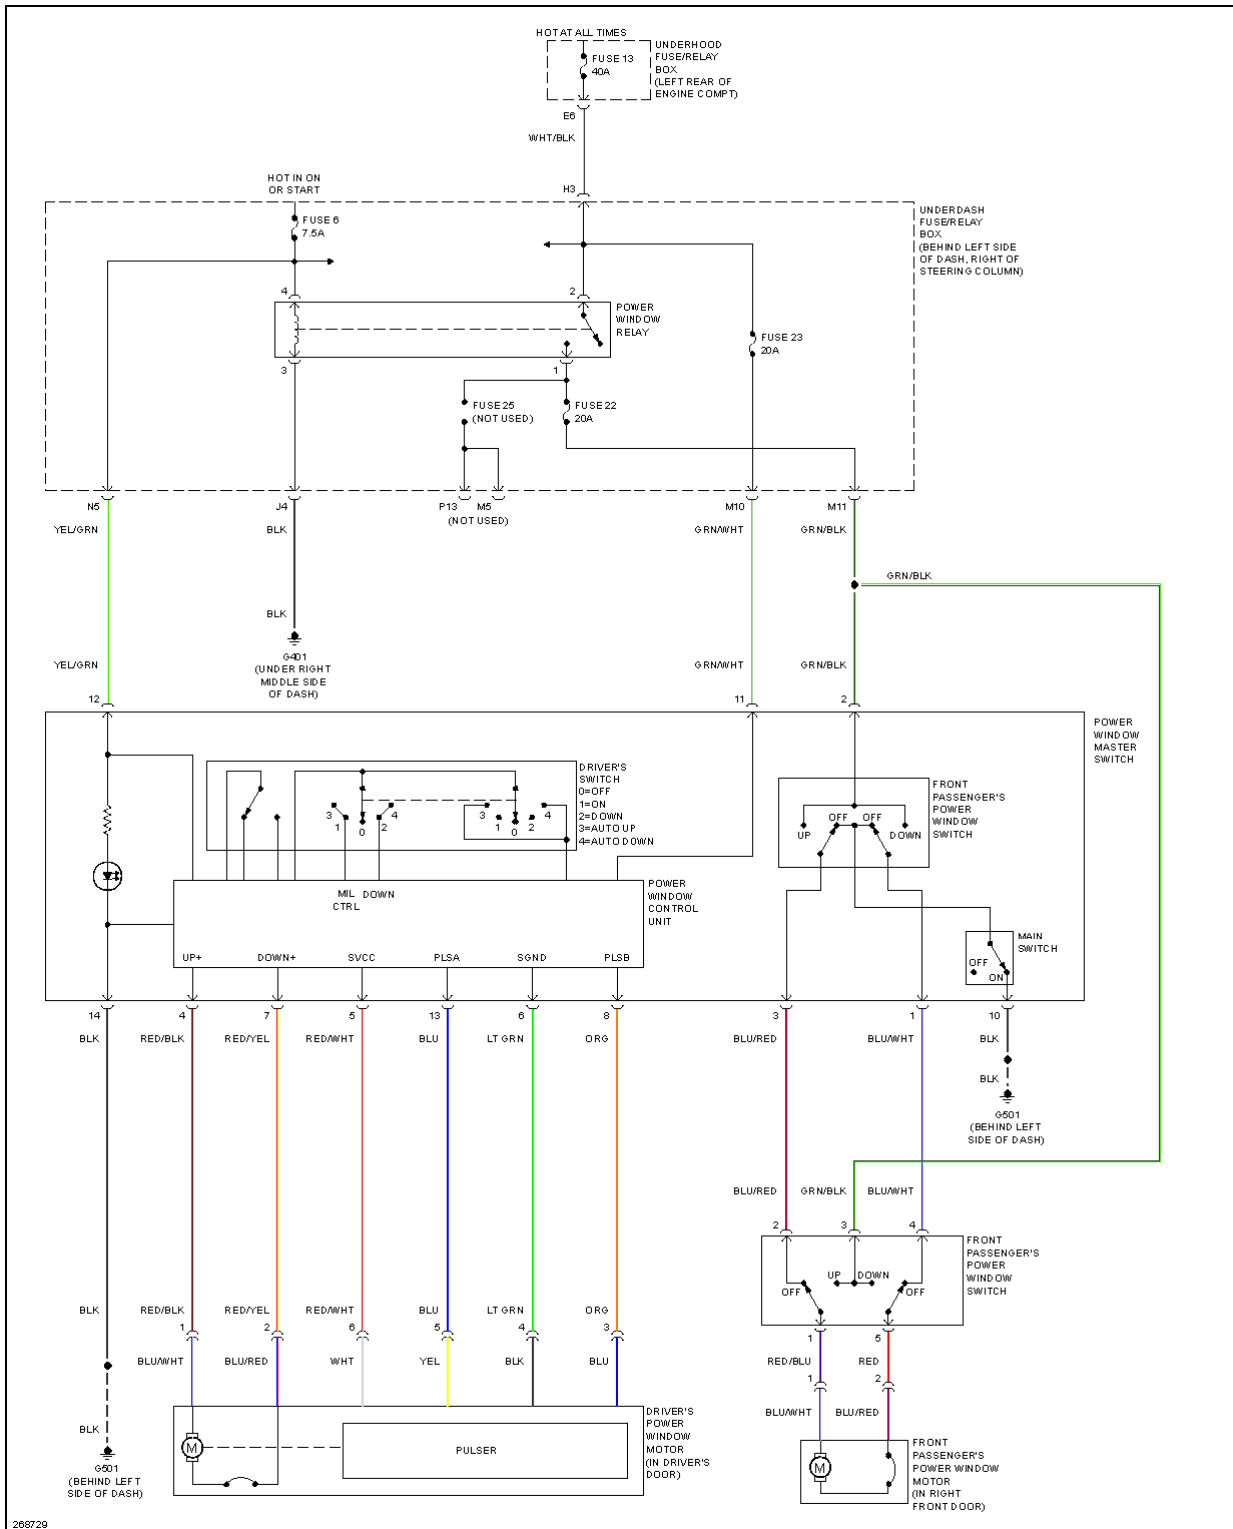

POWER WINDOWS

2007 Honda Element EX

2007 SYSTEM WIRING DIAGRAMS Honda - Element

Fig. 41: Power Windows Circuit

RADIO

2007 Honda Element EX

2007 SYSTEM WIRING DIAGRAMS Honda - Element

2007 Honda Element EX

2007 SYSTEM WIRING DIAGRAMS Honda - Element

Fig. 42: Music Link Circuit, Accessory

2007 Honda Element EX

2007 SYSTEM WIRING DIAGRAMS Honda - Element

2007 Honda Element EX

2007 SYSTEM WIRING DIAGRAMS Honda - Element