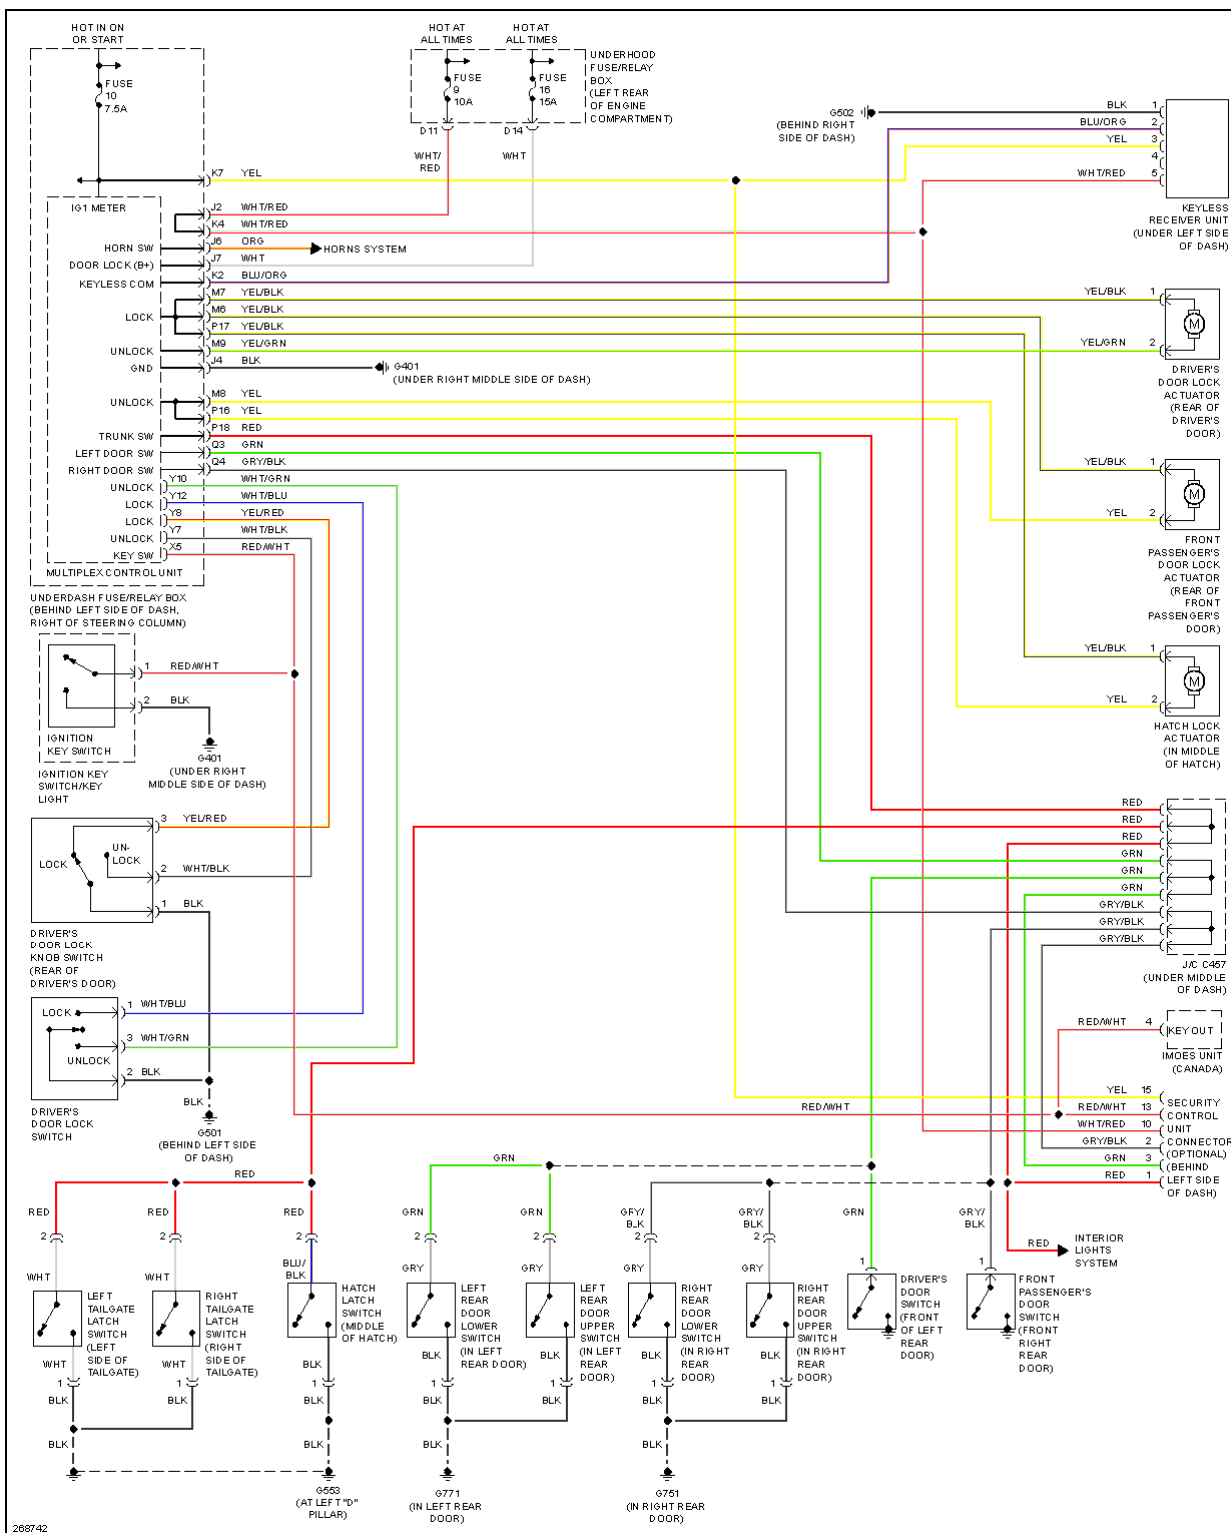

2007 Honda Element EX

2007 SYSTEM WIRING DIAGRAMS Honda - Element

Fig. 37: Power Distribution Circuit (3 of 4)

2007 Honda Element EX

2007 SYSTEM WIRING DIAGRAMS Honda - Element

Fig. 38: Power Distribution Circuit (4 of 4)

POWER DOOR LOCKS

2007 Honda Element EX

2007 SYSTEM WIRING DIAGRAMS Honda - Element

Fig. 39: Power Door Locks Circuit

POWER MIRRORS

2007 Honda Element EX

2007 SYSTEM WIRING DIAGRAMS Honda - Element

Fig. 40: Power Mirrors Circuit

POWER WINDOWS

2007 Honda Element EX

2007 SYSTEM WIRING DIAGRAMS Honda - Element

Fig. 41: Power Windows Circuit

RADIO

2007 Honda Element EX

2007 SYSTEM WIRING DIAGRAMS Honda - Element

2007 Honda Element EX

2007 SYSTEM WIRING DIAGRAMS Honda - Element

Fig. 42: Music Link Circuit, Accessory

2007 Honda Element EX

2007 SYSTEM WIRING DIAGRAMS Honda - Element

2007 Honda Element EX

2007 SYSTEM WIRING DIAGRAMS Honda - Element