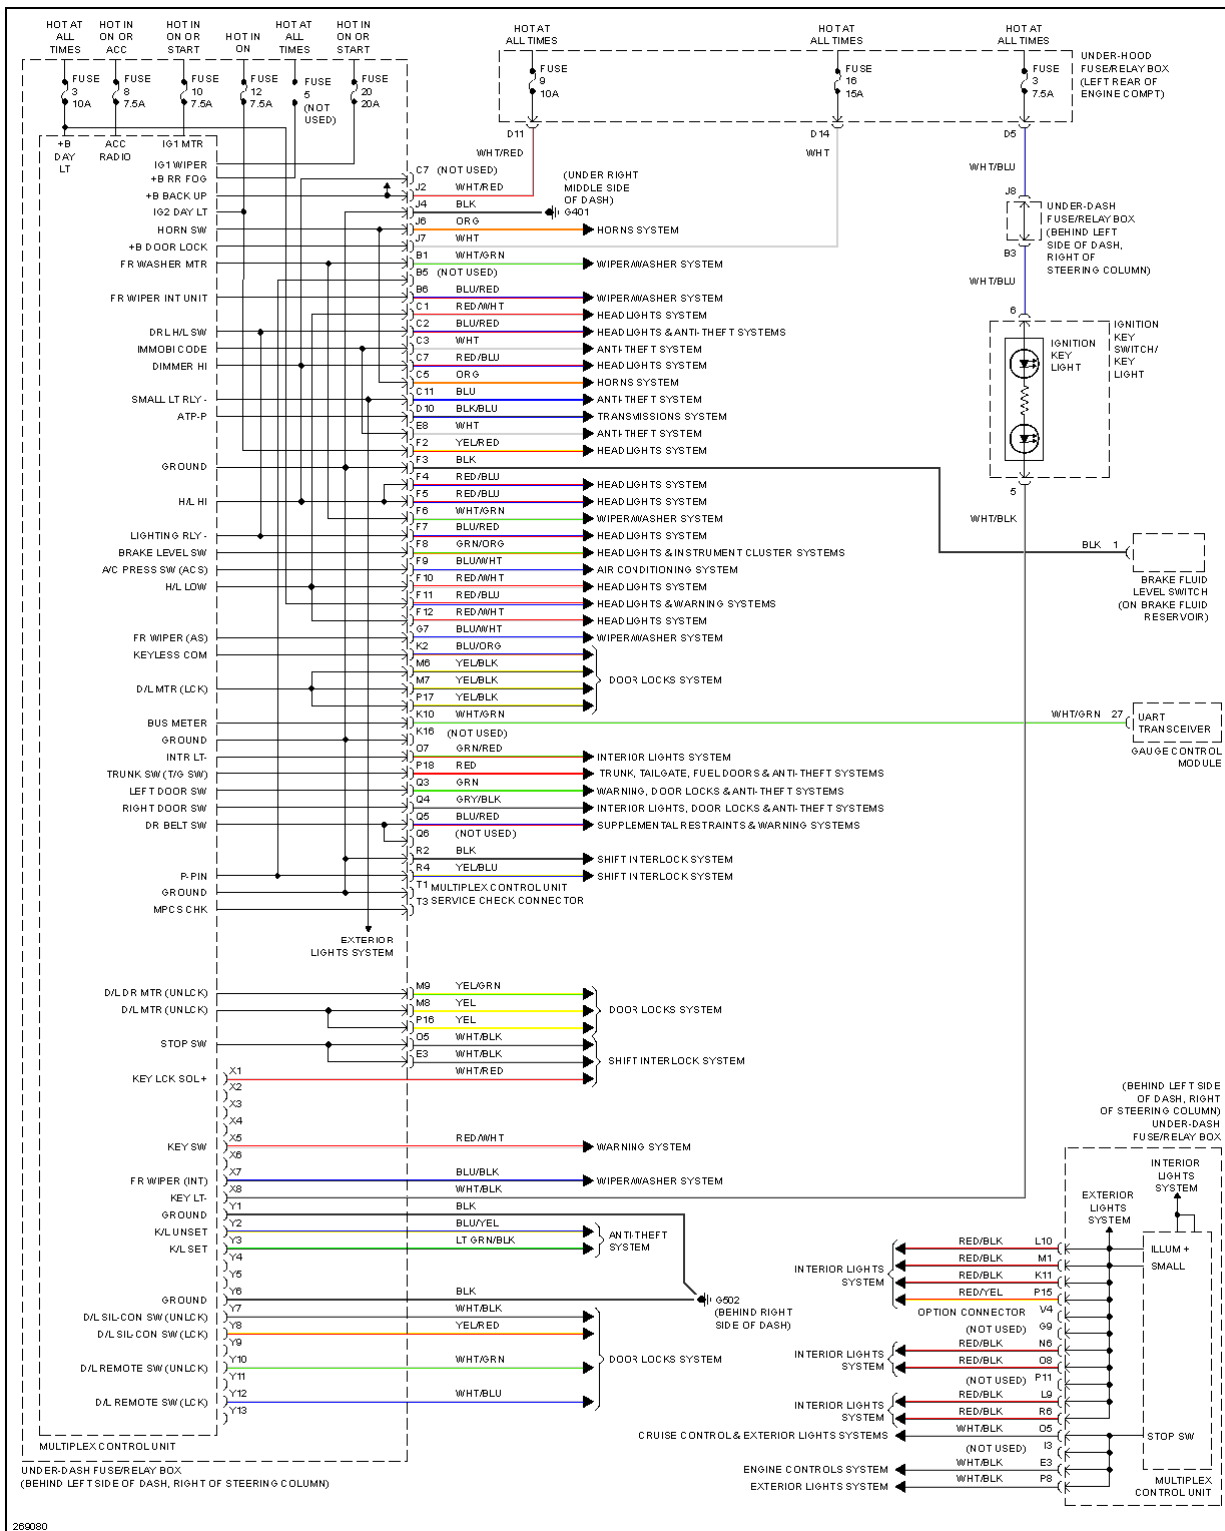

2007 Honda Element EX

2007 SYSTEM WIRING DIAGRAMS Honda - Element

2007 Honda Element EX

2007 SYSTEM WIRING DIAGRAMS Honda - Element

Fig. 4: Forced Entry Circuit, Accessory

2007 Honda Element EX

2007 SYSTEM WIRING DIAGRAMS Honda - Element

Fig. 5: Immobilizer Circuit

BODY CONTROL MODULES

2007 Honda Element EX

2007 SYSTEM WIRING DIAGRAMS Honda - Element

Fig. 6: Body Control Modules Circuit

COMPUTER DATA LINES

2007 Honda Element EX

2007 SYSTEM WIRING DIAGRAMS Honda - Element

Fig. 7: Computer Data Lines Circuit

COOLING FAN

2007 Honda Element EX

2007 SYSTEM WIRING DIAGRAMS Honda - Element

Fig. 8: Cooling Fan Circuit

CRUISE CONTROL

2007 Honda Element EX

2007 SYSTEM WIRING DIAGRAMS Honda - Element

2007 Honda Element EX

2007 SYSTEM WIRING DIAGRAMS Honda - Element

Fig. 9: Cruise Control Circuit (1 of 2)

2007 Honda Element EX

2007 SYSTEM WIRING DIAGRAMS Honda - Element

Fig. 10: Cruise Control Circuit (2 of 2)