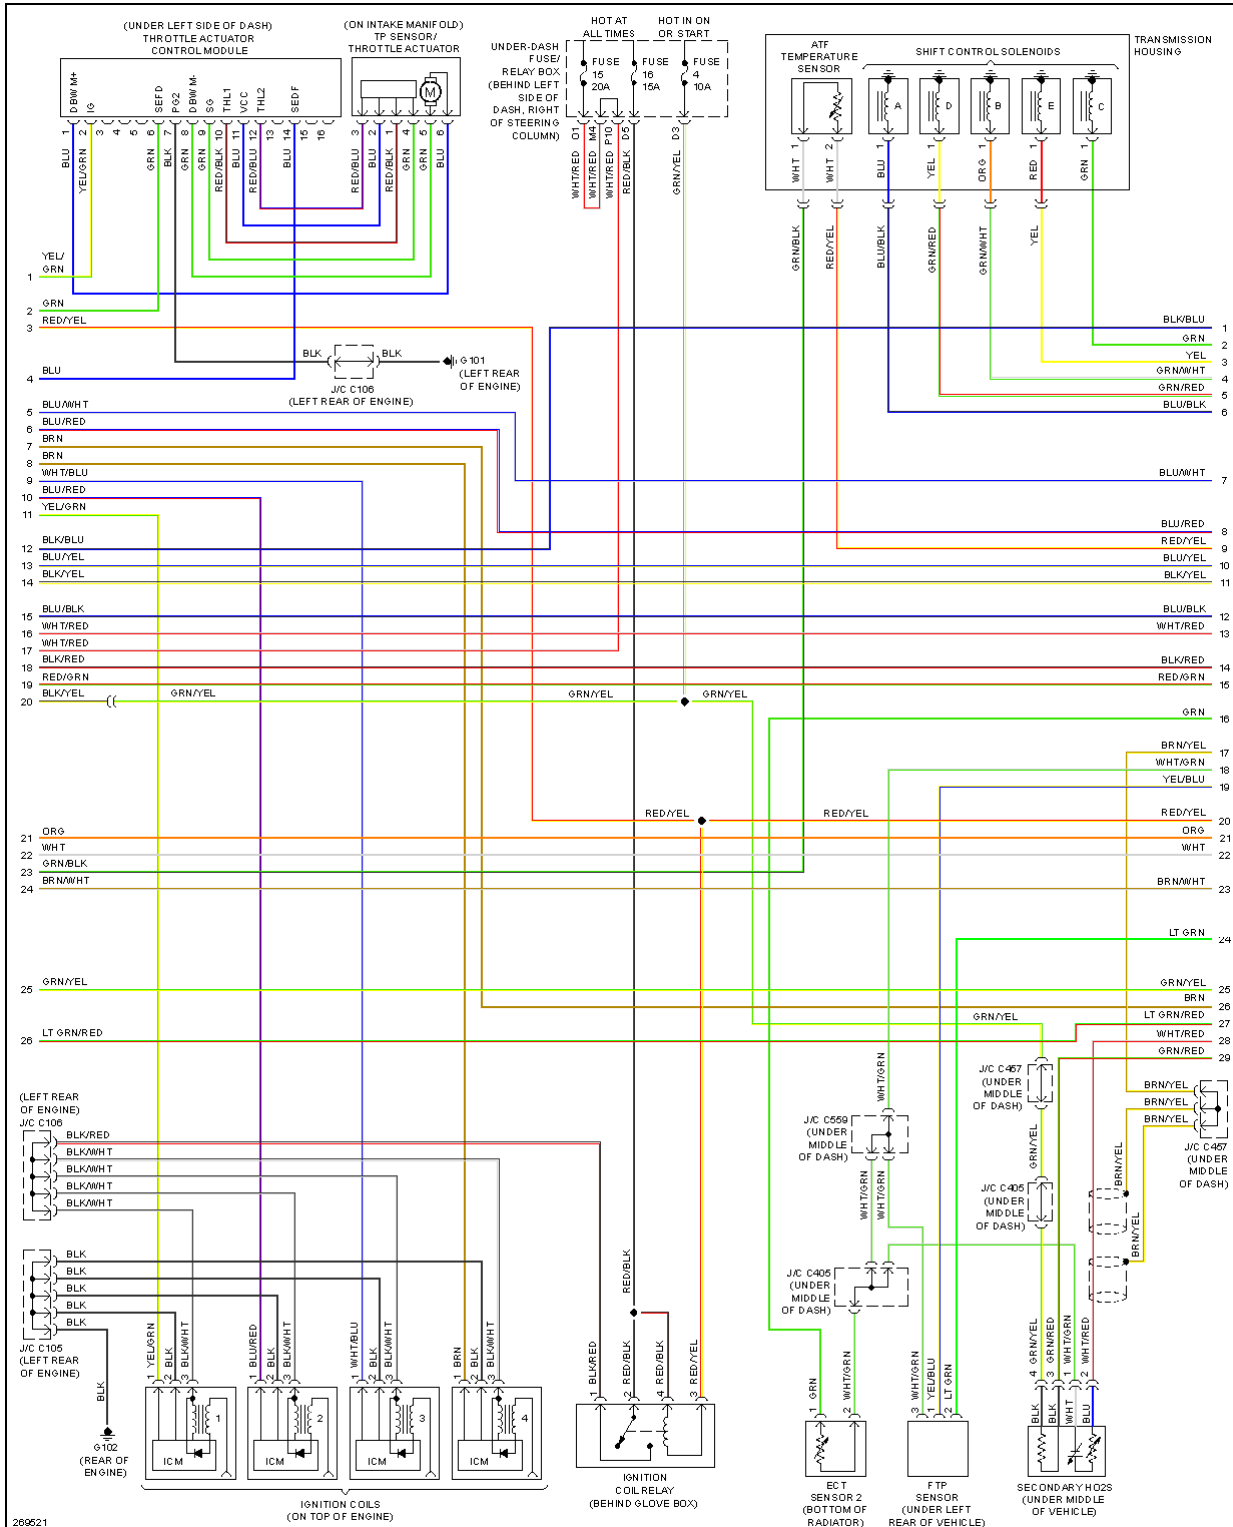

2007 Honda Element EX

2007 SYSTEM WIRING DIAGRAMS Honda - Element

Fig. 12: 2.4L, Engine Performance Circuit (1 of 4)

2007 Honda Element EX

2007 SYSTEM WIRING DIAGRAMS Honda - Element

2007 Honda Element EX

2007 SYSTEM WIRING DIAGRAMS Honda - Element

Fig. 13: 2.4L, Engine Performance Circuit (2 of 4)

2007 Honda Element EX

2007 SYSTEM WIRING DIAGRAMS Honda - Element

2007 Honda Element EX

2007 SYSTEM WIRING DIAGRAMS Honda - Element

Fig. 14: 2.4L, Engine Performance Circuit (3 of 4)