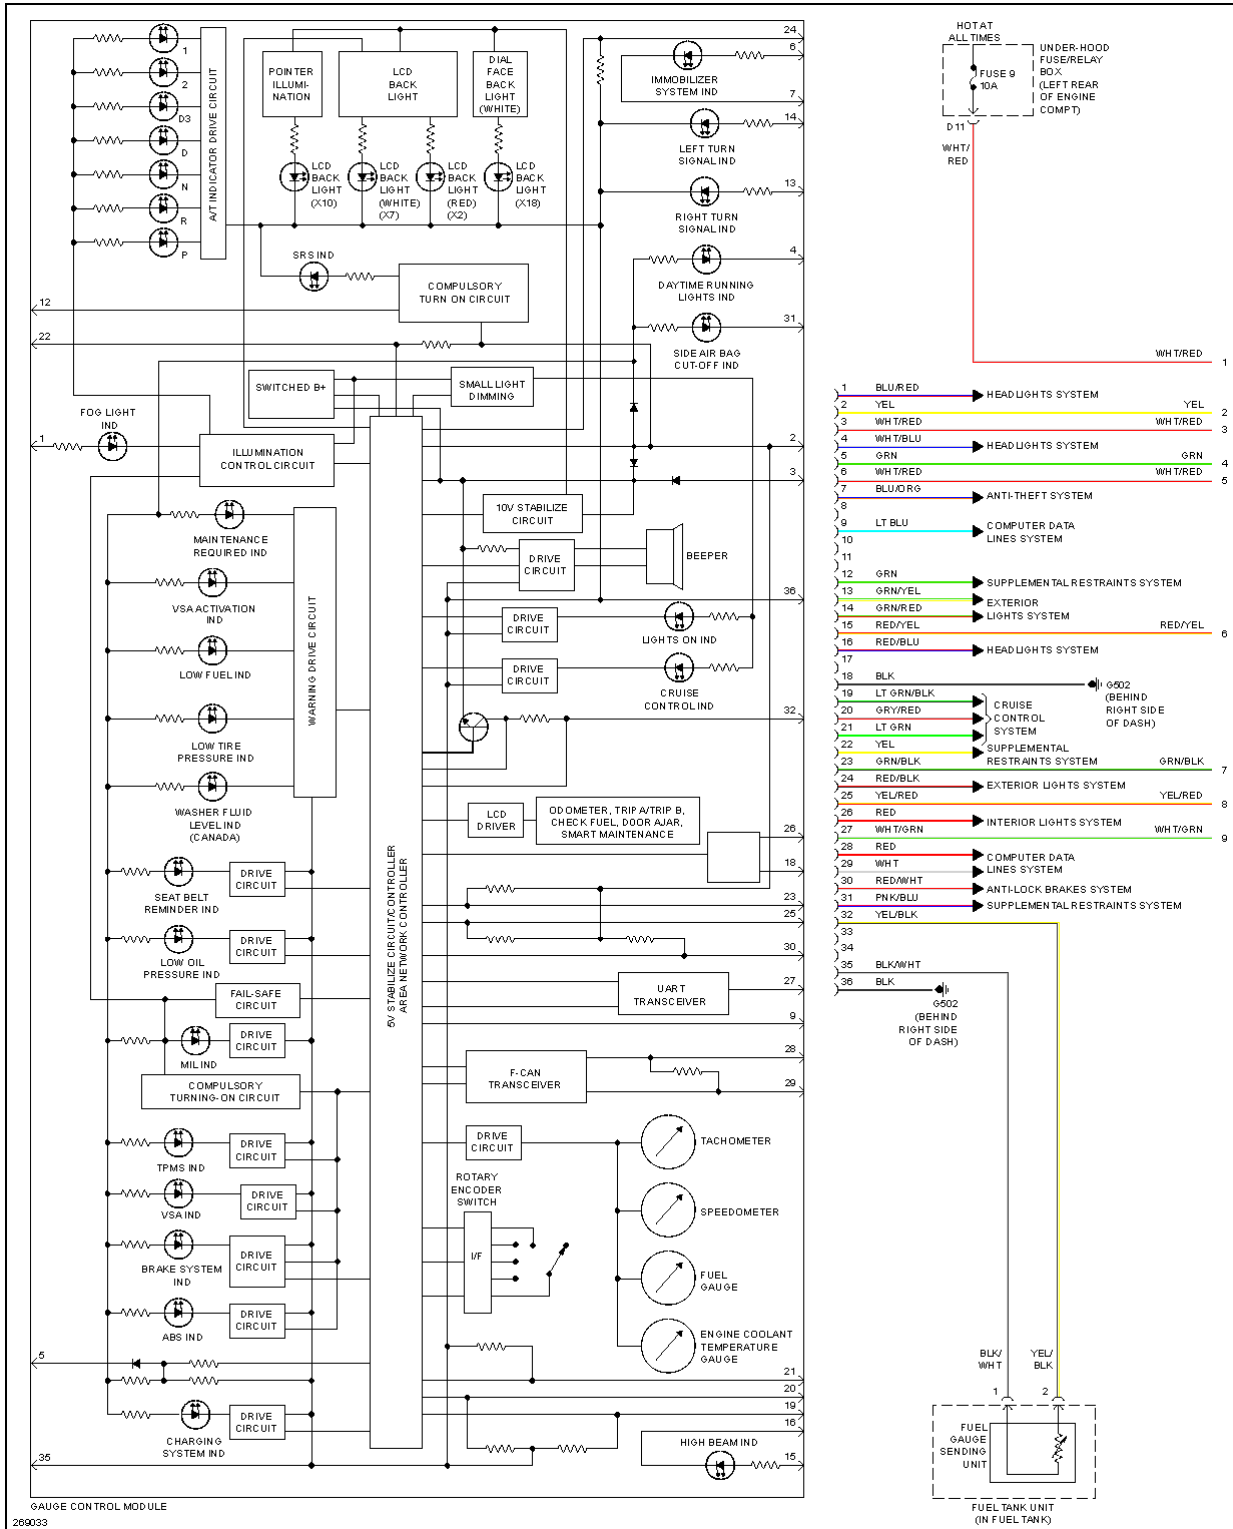

2007 Honda Element EX

2007 SYSTEM WIRING DIAGRAMS Honda - Element

2007 Honda Element EX

2007 SYSTEM WIRING DIAGRAMS Honda - Element

Fig. 27: Headlights Circuit, SC W/ DRL (1 of 2)

2007 Honda Element EX

2007 SYSTEM WIRING DIAGRAMS Honda - Element

2007 Honda Element EX

2007 SYSTEM WIRING DIAGRAMS Honda - Element

Fig. 28: Headlights Circuit, SC W/ DRL (2 of 2)

2007 Honda Element EX

2007 SYSTEM WIRING DIAGRAMS Honda - Element

Fig. 29: Headlights Circuit, SC W/O DRL

HORN

2007 Honda Element EX

2007 SYSTEM WIRING DIAGRAMS Honda - Element

Fig. 30: Horn Circuit

INSTRUMENT CLUSTER

2007 Honda Element EX

2007 SYSTEM WIRING DIAGRAMS Honda - Element

2007 Honda Element EX

2007 SYSTEM WIRING DIAGRAMS Honda - Element

Fig. 31: Instrument Cluster Circuit (1 of 2)

2007 Honda Element EX

2007 SYSTEM WIRING DIAGRAMS Honda - Element

Fig. 32: Instrument Cluster Circuit (2 of 2)

INTERIOR LIGHTS