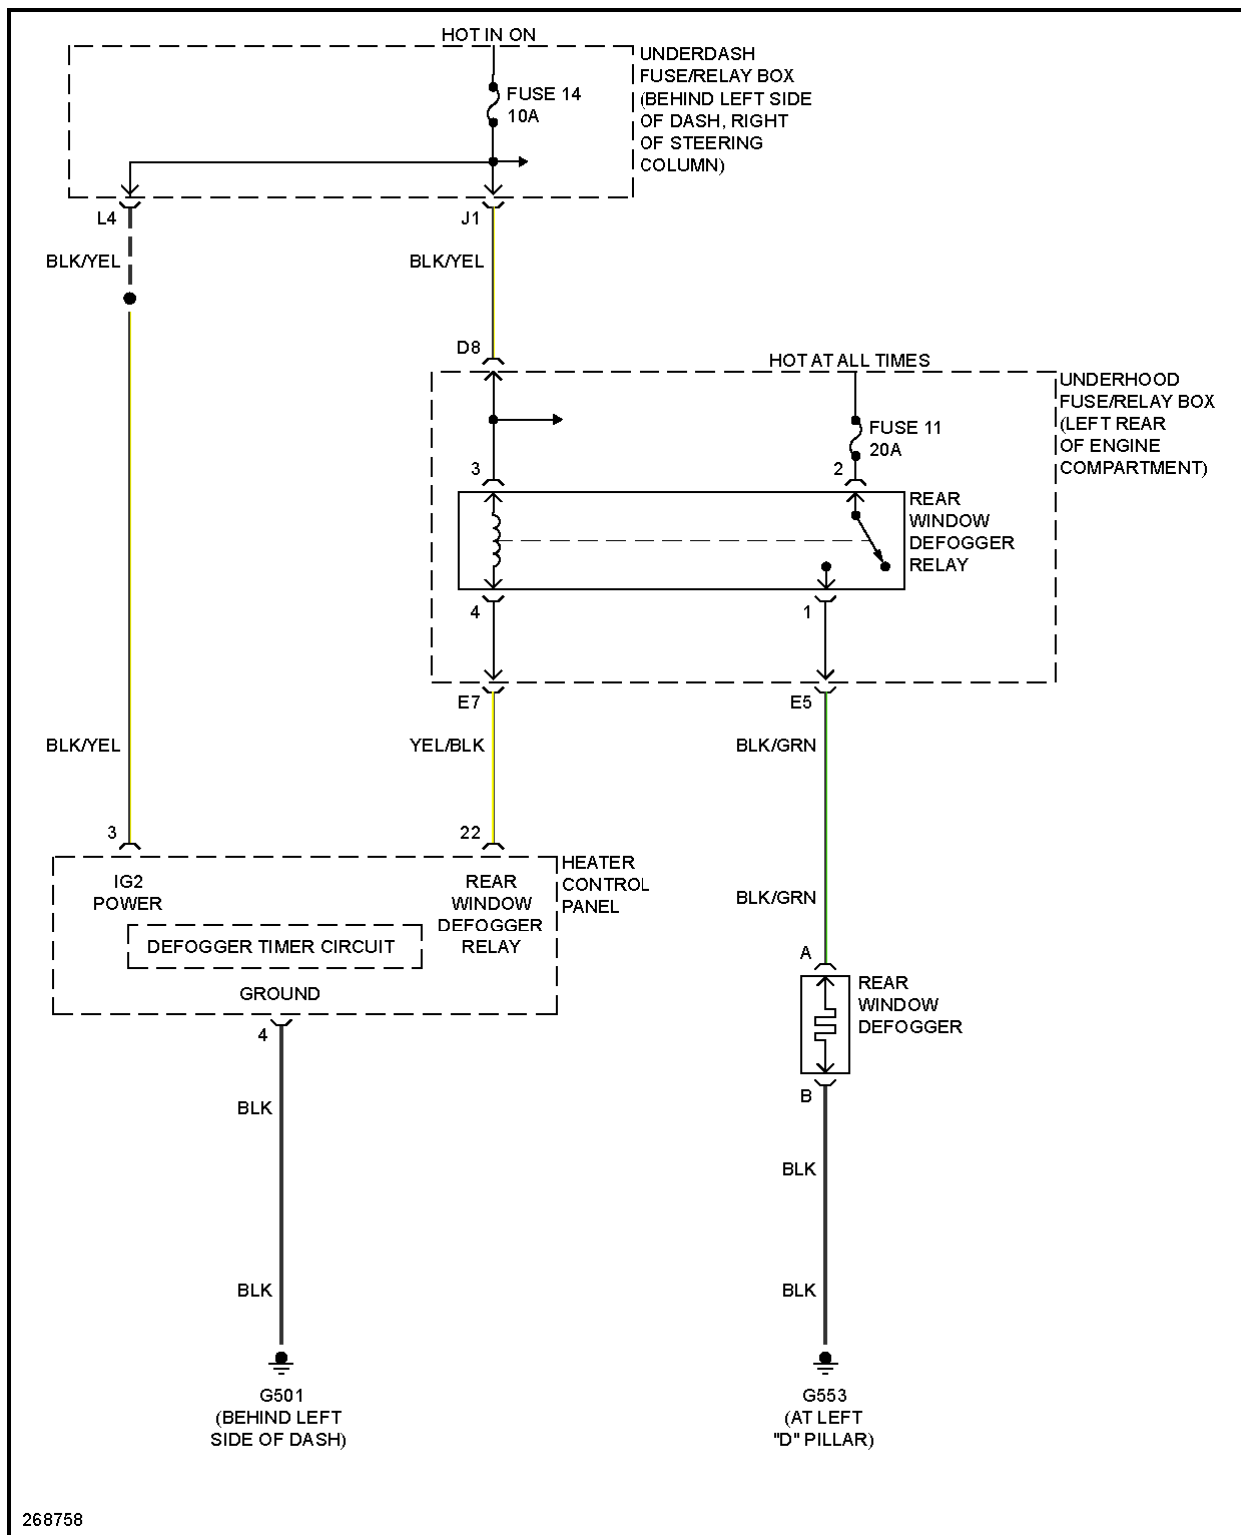

2007 Honda Element EX

2007 SYSTEM WIRING DIAGRAMS Honda - Element

Fig. 9: Cruise Control Circuit (1 of 2)

2007 Honda Element EX

2007 SYSTEM WIRING DIAGRAMS Honda - Element

Fig. 10: Cruise Control Circuit (2 of 2)

DEFOGGERS

2007 Honda Element EX

2007 SYSTEM WIRING DIAGRAMS Honda - Element

Fig. 11: Defoggers Circuit

ENGINE PERFORMANCE

2.4L

2007 Honda Element EX

2007 SYSTEM WIRING DIAGRAMS Honda - Element