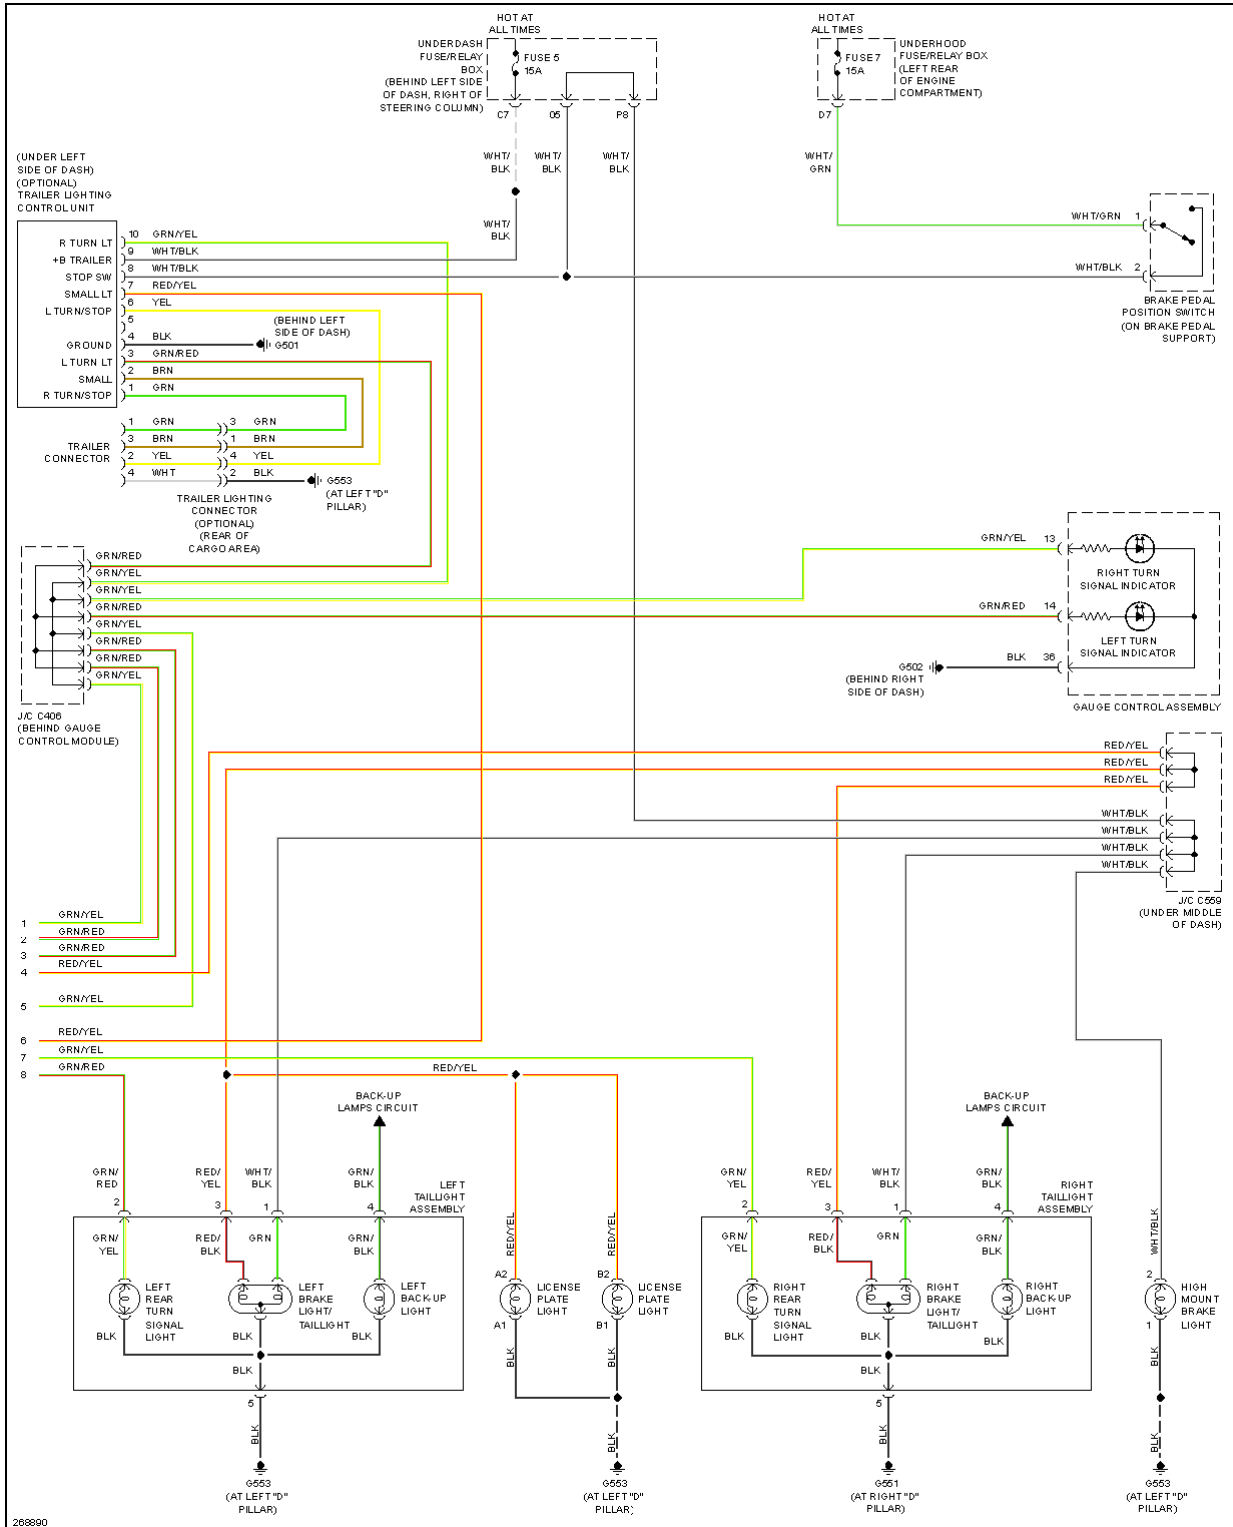

Fig. 17: Back-up Lamps Circuit, M/T

2007 Honda Element EX

2007 SYSTEM WIRING DIAGRAMS Honda - Element

2007 Honda Element EX

2007 SYSTEM WIRING DIAGRAMS Honda - Element

Fig. 18: Exterior Lamps Circuit (1 of 2)

2007 Honda Element EX

2007 SYSTEM WIRING DIAGRAMS Honda - Element

Fig. 19: Exterior Lamps Circuit (2 of 2)

GROUND DISTRIBUTION

2007 Honda Element EX

2007 SYSTEM WIRING DIAGRAMS Honda - Element

2007 Honda Element EX