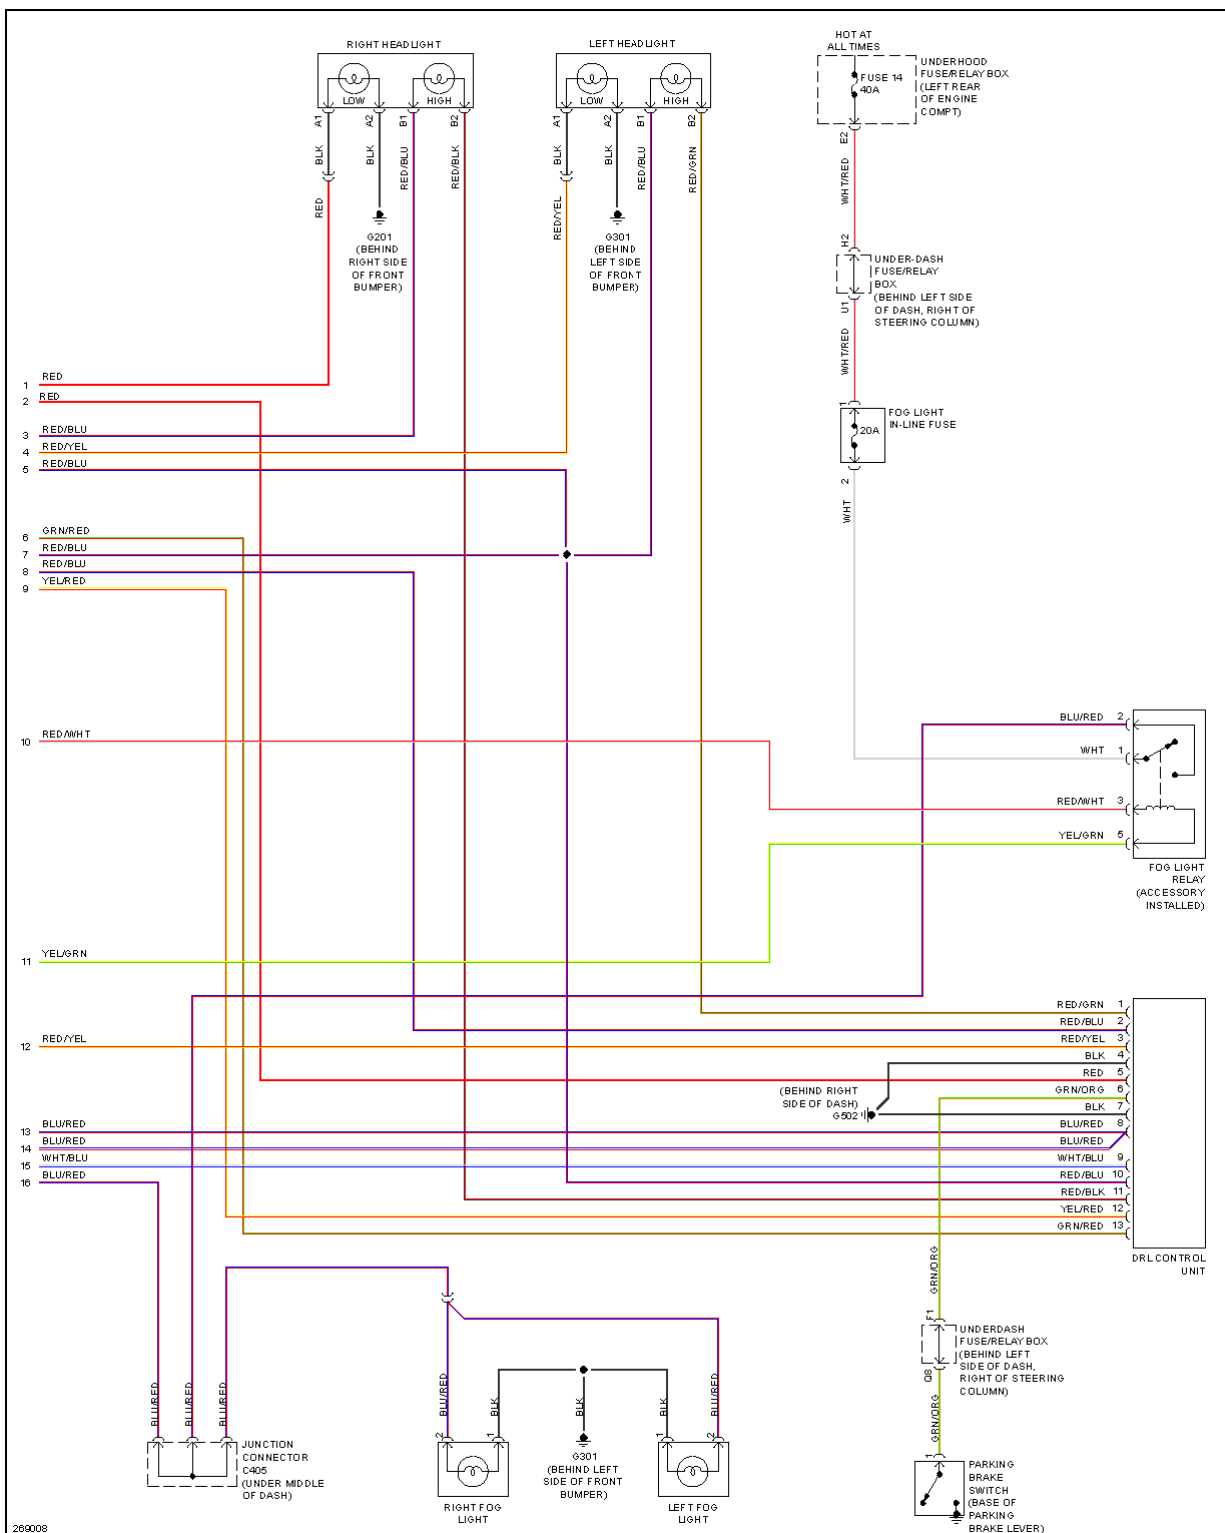

Fig. 25: Headlights Circuit, LX EX W/ DRL (2 of 2)

2007 Honda Element EX

2007 SYSTEM WIRING DIAGRAMS Honda - Element

2007 Honda Element EX

2007 SYSTEM WIRING DIAGRAMS Honda - Element

Fig. 26: Headlights Circuit, LX EX W/O DRL

2007 Honda Element EX

2007 SYSTEM WIRING DIAGRAMS Honda - Element

2007 Honda Element EX

2007 SYSTEM WIRING DIAGRAMS Honda - Element

Fig. 27: Headlights Circuit, SC W/ DRL (1 of 2)

2007 Honda Element EX

2007 SYSTEM WIRING DIAGRAMS Honda - Element

2007 Honda Element EX

2007 SYSTEM WIRING DIAGRAMS Honda - Element

Fig. 28: Headlights Circuit, SC W/ DRL (2 of 2)

2007 Honda Element EX

2007 SYSTEM WIRING DIAGRAMS Honda - Element

Fig. 29: Headlights Circuit, SC W/O DRL