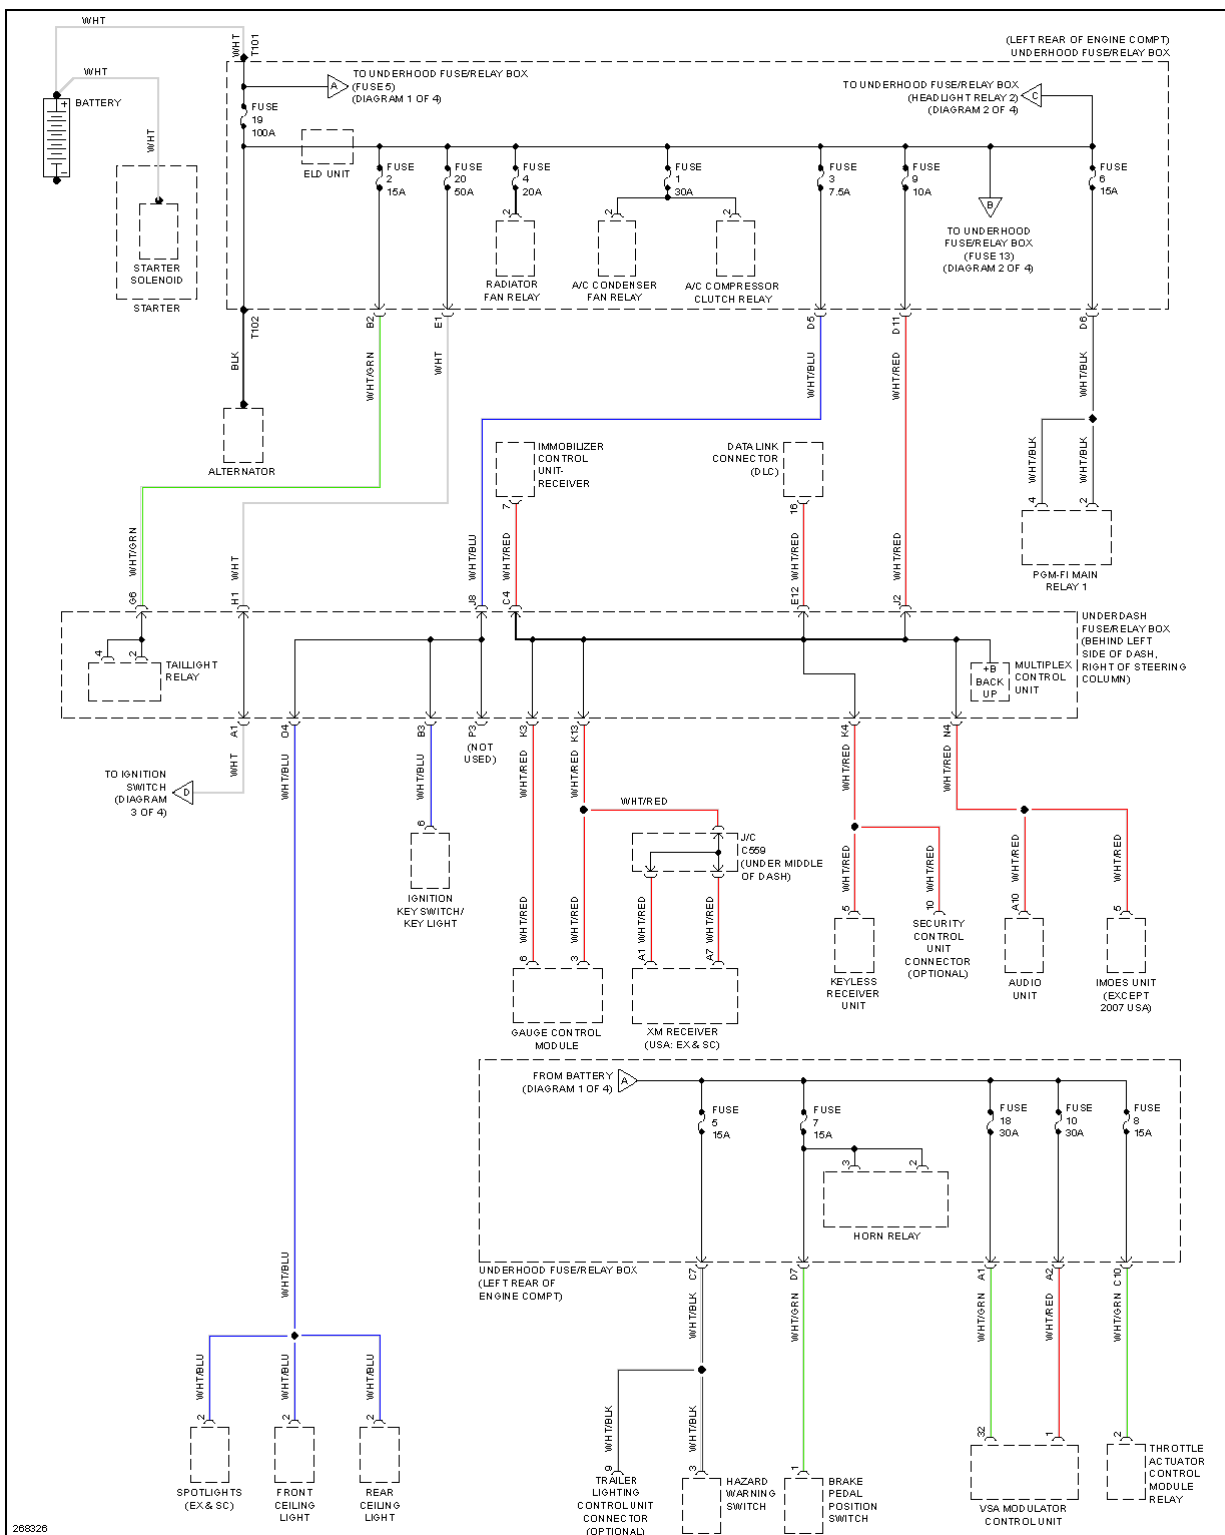

2007 SYSTEM WIRING DIAGRAMS Honda - Element

Fig. 31: Instrument Cluster Circuit (1 of 2)

2007 Honda Element EX

2007 SYSTEM WIRING DIAGRAMS Honda - Element

Fig. 32: Instrument Cluster Circuit (2 of 2)

INTERIOR LIGHTS

2007 Honda Element EX

2007 SYSTEM WIRING DIAGRAMS Honda - Element

2007 Honda Element EX

2007 SYSTEM WIRING DIAGRAMS Honda - Element

Fig. 33: Courtesy Lamps Circuit

2007 Honda Element EX

2007 SYSTEM WIRING DIAGRAMS Honda - Element

Fig. 34: Instrument Illumination Circuit

POWER DISTRIBUTION

2007 Honda Element EX

2007 SYSTEM WIRING DIAGRAMS Honda - Element

2007 Honda Element EX

2007 SYSTEM WIRING DIAGRAMS Honda - Element

Fig. 35: Power Distribution Circuit (1 of 4)