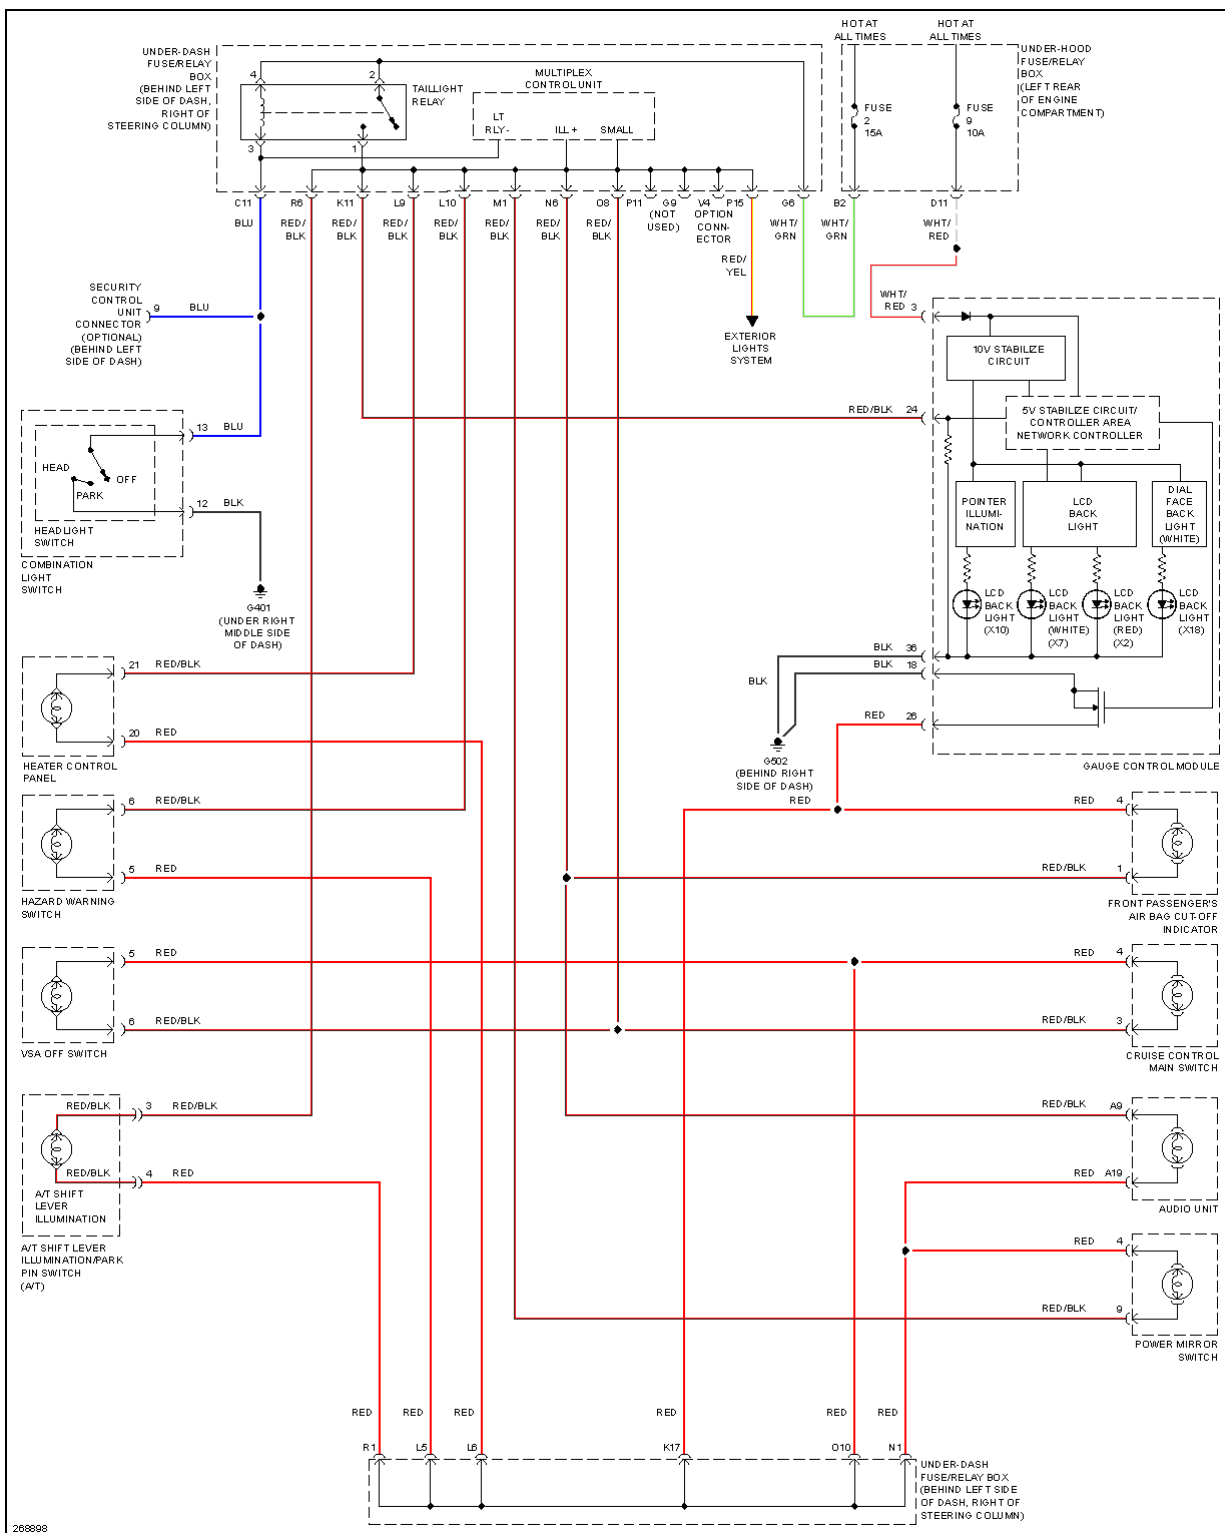

2007 SYSTEM WIRING DIAGRAMS Honda - Element

Fig. 31: Instrument Cluster Circuit (1 of 2)

2007 Honda Element EX

2007 SYSTEM WIRING DIAGRAMS Honda - Element

Fig. 32: Instrument Cluster Circuit (2 of 2)

INTERIOR LIGHTS

2007 Honda Element EX

2007 SYSTEM WIRING DIAGRAMS Honda - Element

2007 Honda Element EX

2007 SYSTEM WIRING DIAGRAMS Honda - Element

Fig. 33: Courtesy Lamps Circuit

2007 Honda Element EX

2007 SYSTEM WIRING DIAGRAMS Honda - Element

Fig. 34: Instrument Illumination Circuit

POWER DISTRIBUTION

2007 Honda Element EX

2007 SYSTEM WIRING DIAGRAMS Honda - Element

2007 Honda Element EX

2007 SYSTEM WIRING DIAGRAMS Honda - Element

Fig. 35: Power Distribution Circuit (1 of 4)