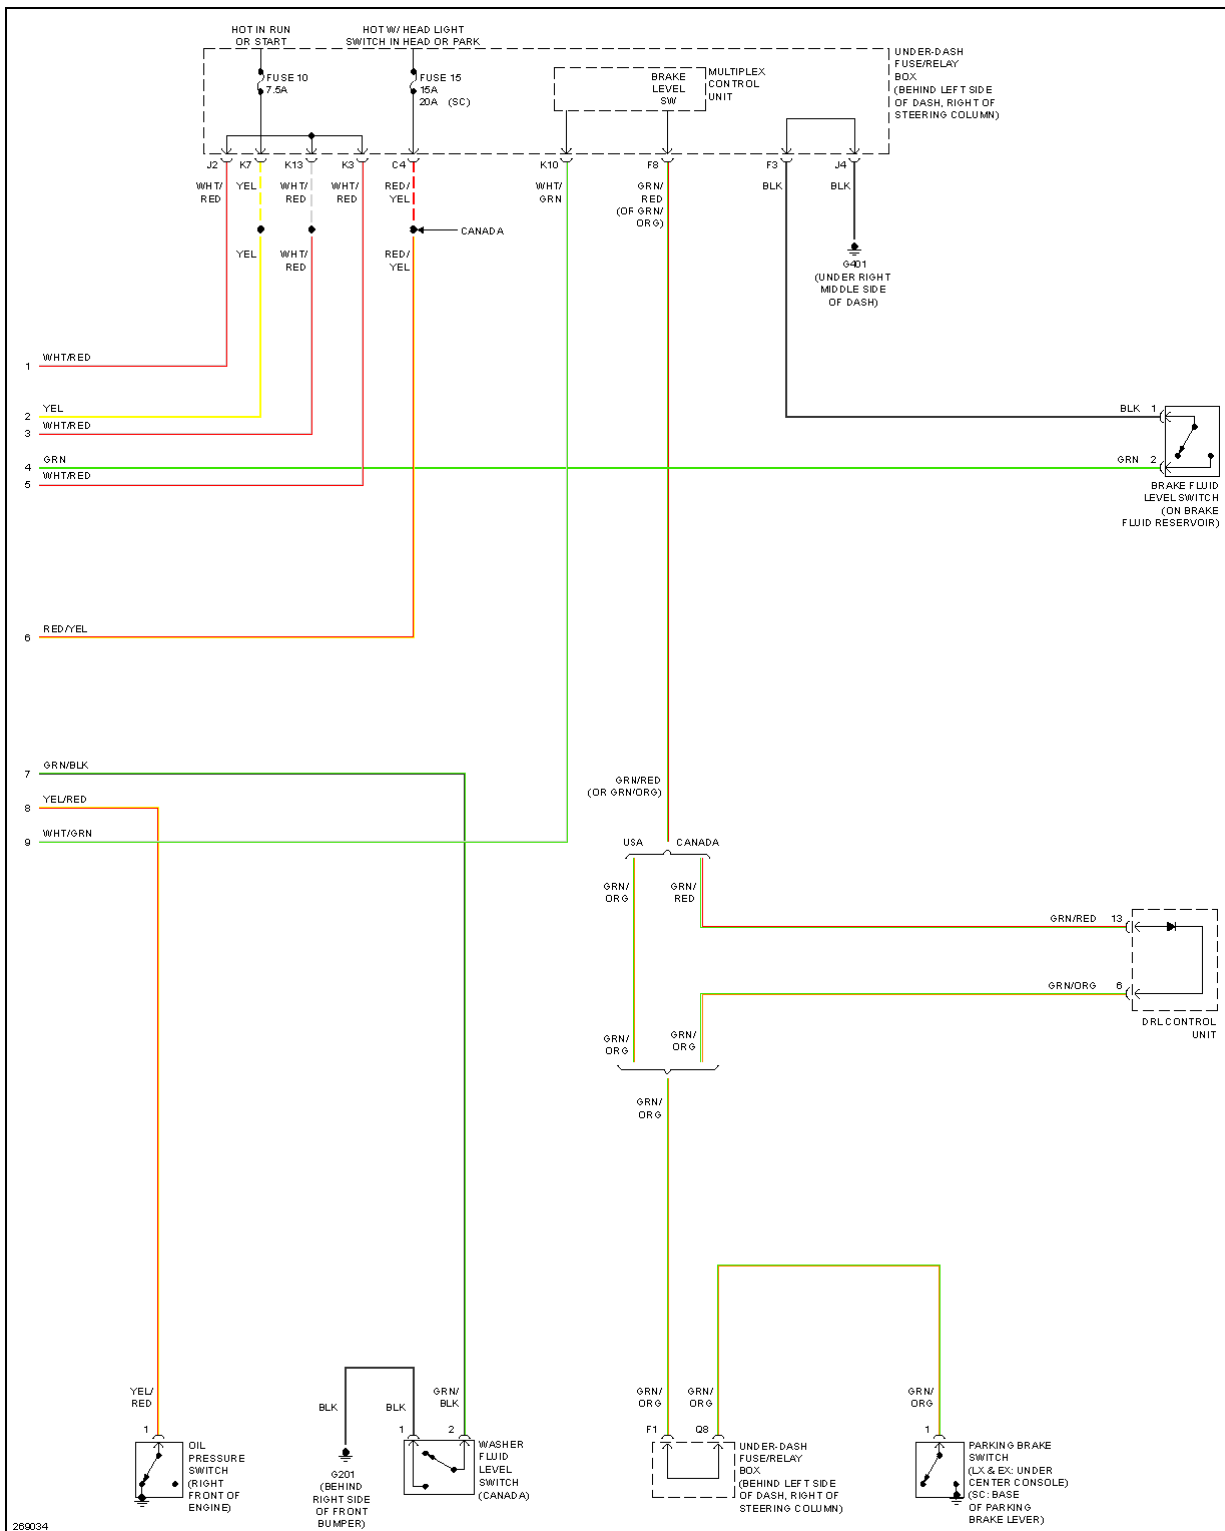

2007 SYSTEM WIRING DIAGRAMS Honda - Element

Fig. 31: Instrument Cluster Circuit (1 of 2)

2007 Honda Element EX

2007 SYSTEM WIRING DIAGRAMS Honda - Element

Fig. 32: Instrument Cluster Circuit (2 of 2)

INTERIOR LIGHTS

2007 Honda Element EX

2007 SYSTEM WIRING DIAGRAMS Honda - Element

2007 Honda Element EX

2007 SYSTEM WIRING DIAGRAMS Honda - Element

Fig. 33: Courtesy Lamps Circuit

2007 Honda Element EX

2007 SYSTEM WIRING DIAGRAMS Honda - Element