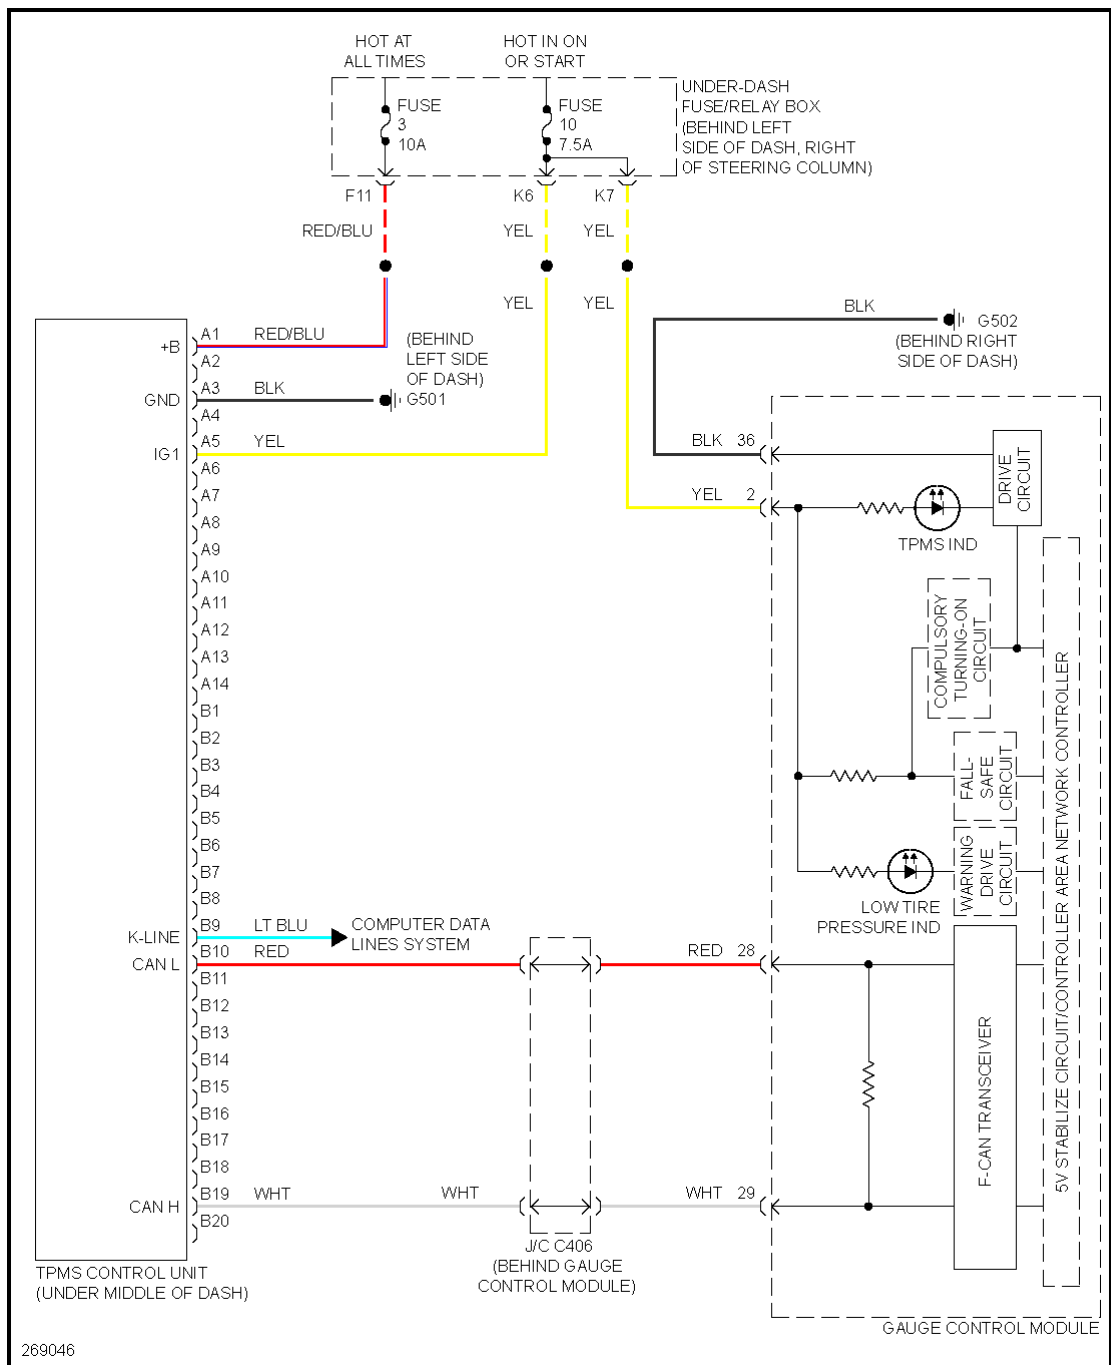

2007 SYSTEM WIRING DIAGRAMS Honda - Element

Fig. 56: Tire Pressure Monitoring Circuit

WIPER/WASHER

2007 Honda Element EX

2007 SYSTEM WIRING DIAGRAMS Honda - Element

2007 Honda Element EX

2007 SYSTEM WIRING DIAGRAMS Honda - Element