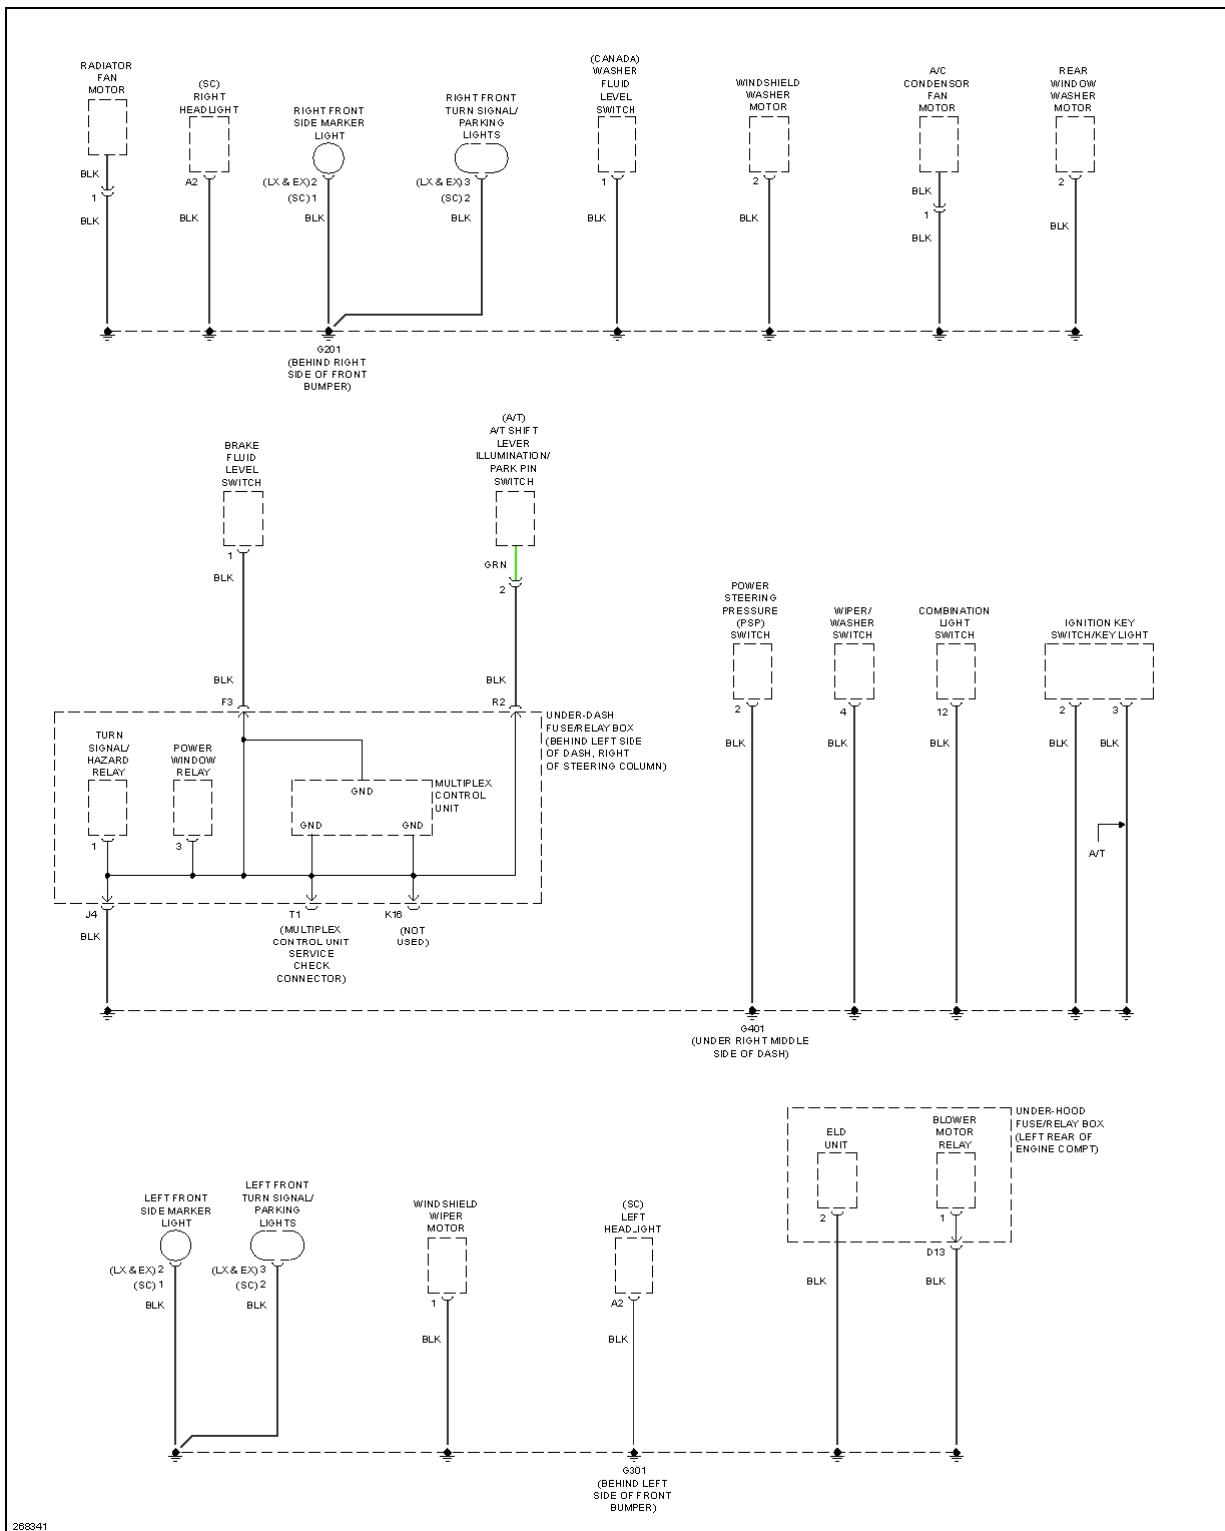

Fig. 20: Ground Distribution Circuit (1 of 4)

2007 Honda Element EX

2007 SYSTEM WIRING DIAGRAMS Honda - Element