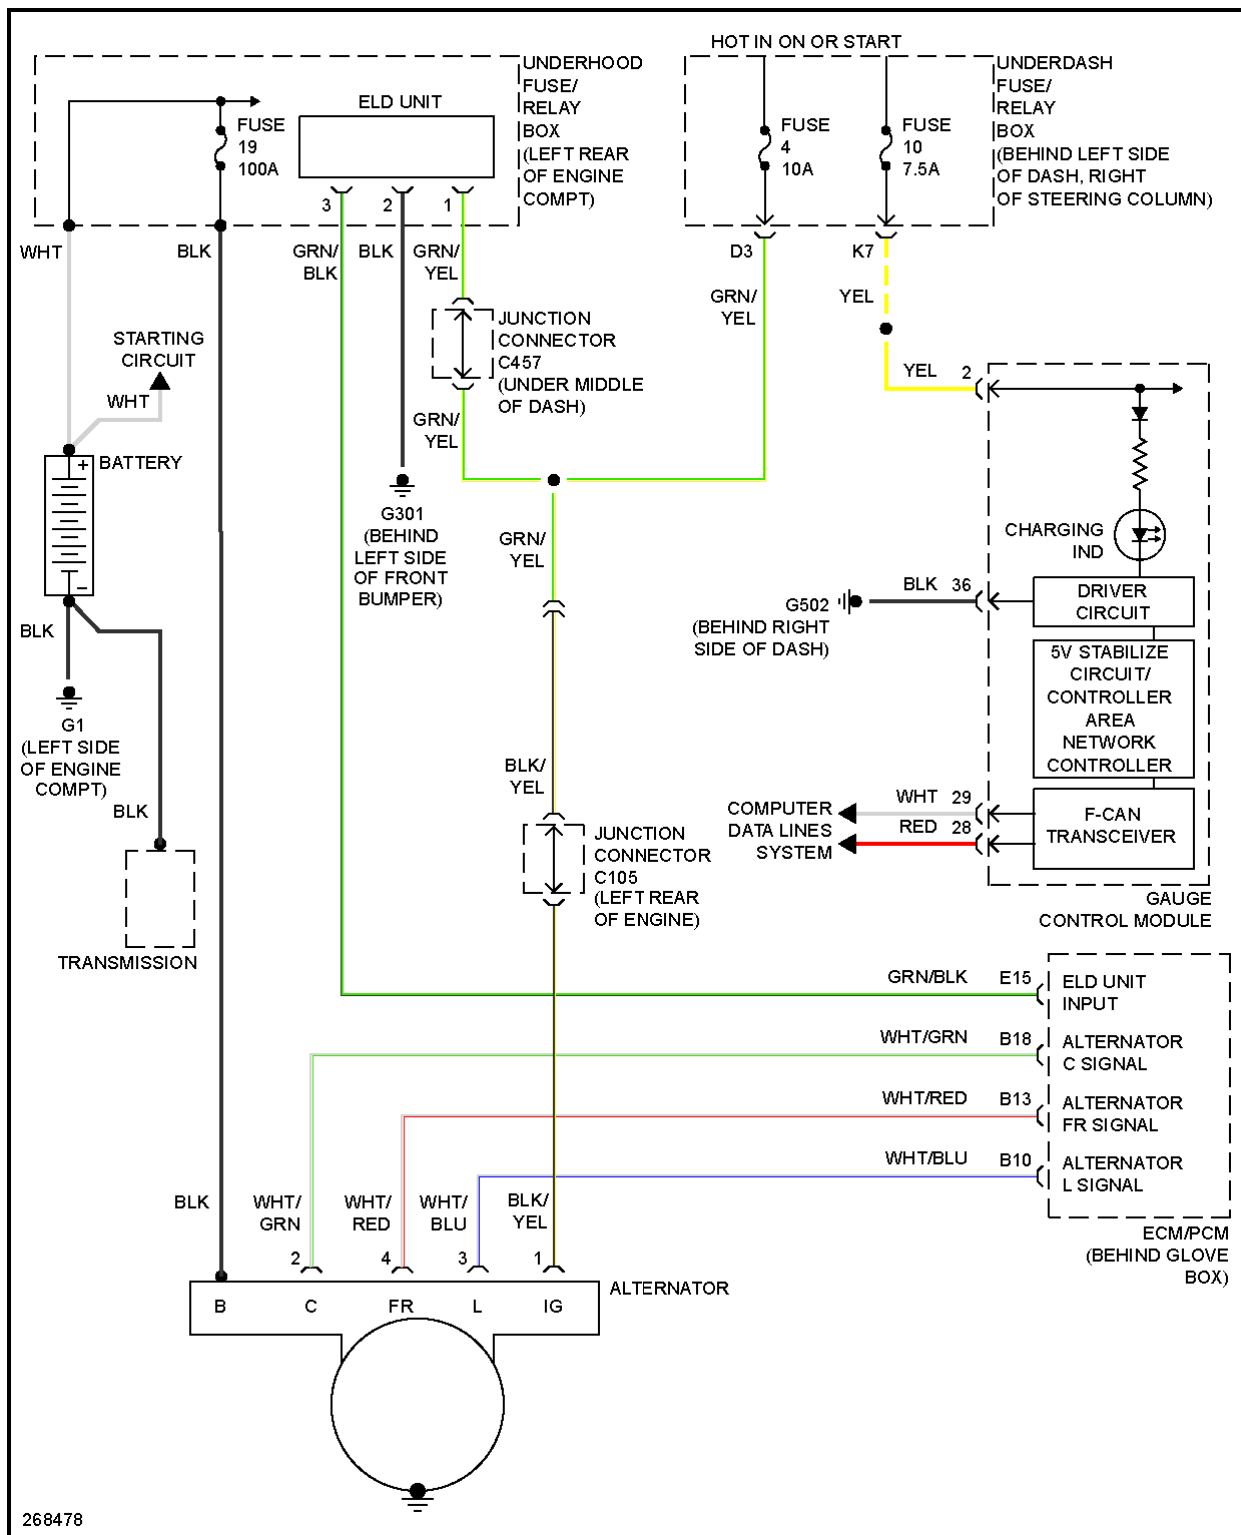

2007 Honda Element EX

2007 SYSTEM WIRING DIAGRAMS Honda - Element

Fig. 46: Radio Circuit, USA: EX & SC (1 of 2)

2007 Honda Element EX

2007 SYSTEM WIRING DIAGRAMS Honda - Element

Fig. 47: Radio Circuit, USA: EX & SC (2 of 2)

SHIFT INTERLOCK

2007 Honda Element EX

2007 SYSTEM WIRING DIAGRAMS Honda - Element

Fig. 48: Shift Interlock Circuit

STARTING/CHARGING

2007 Honda Element EX

2007 SYSTEM WIRING DIAGRAMS Honda - Element

2007 Honda Element EX