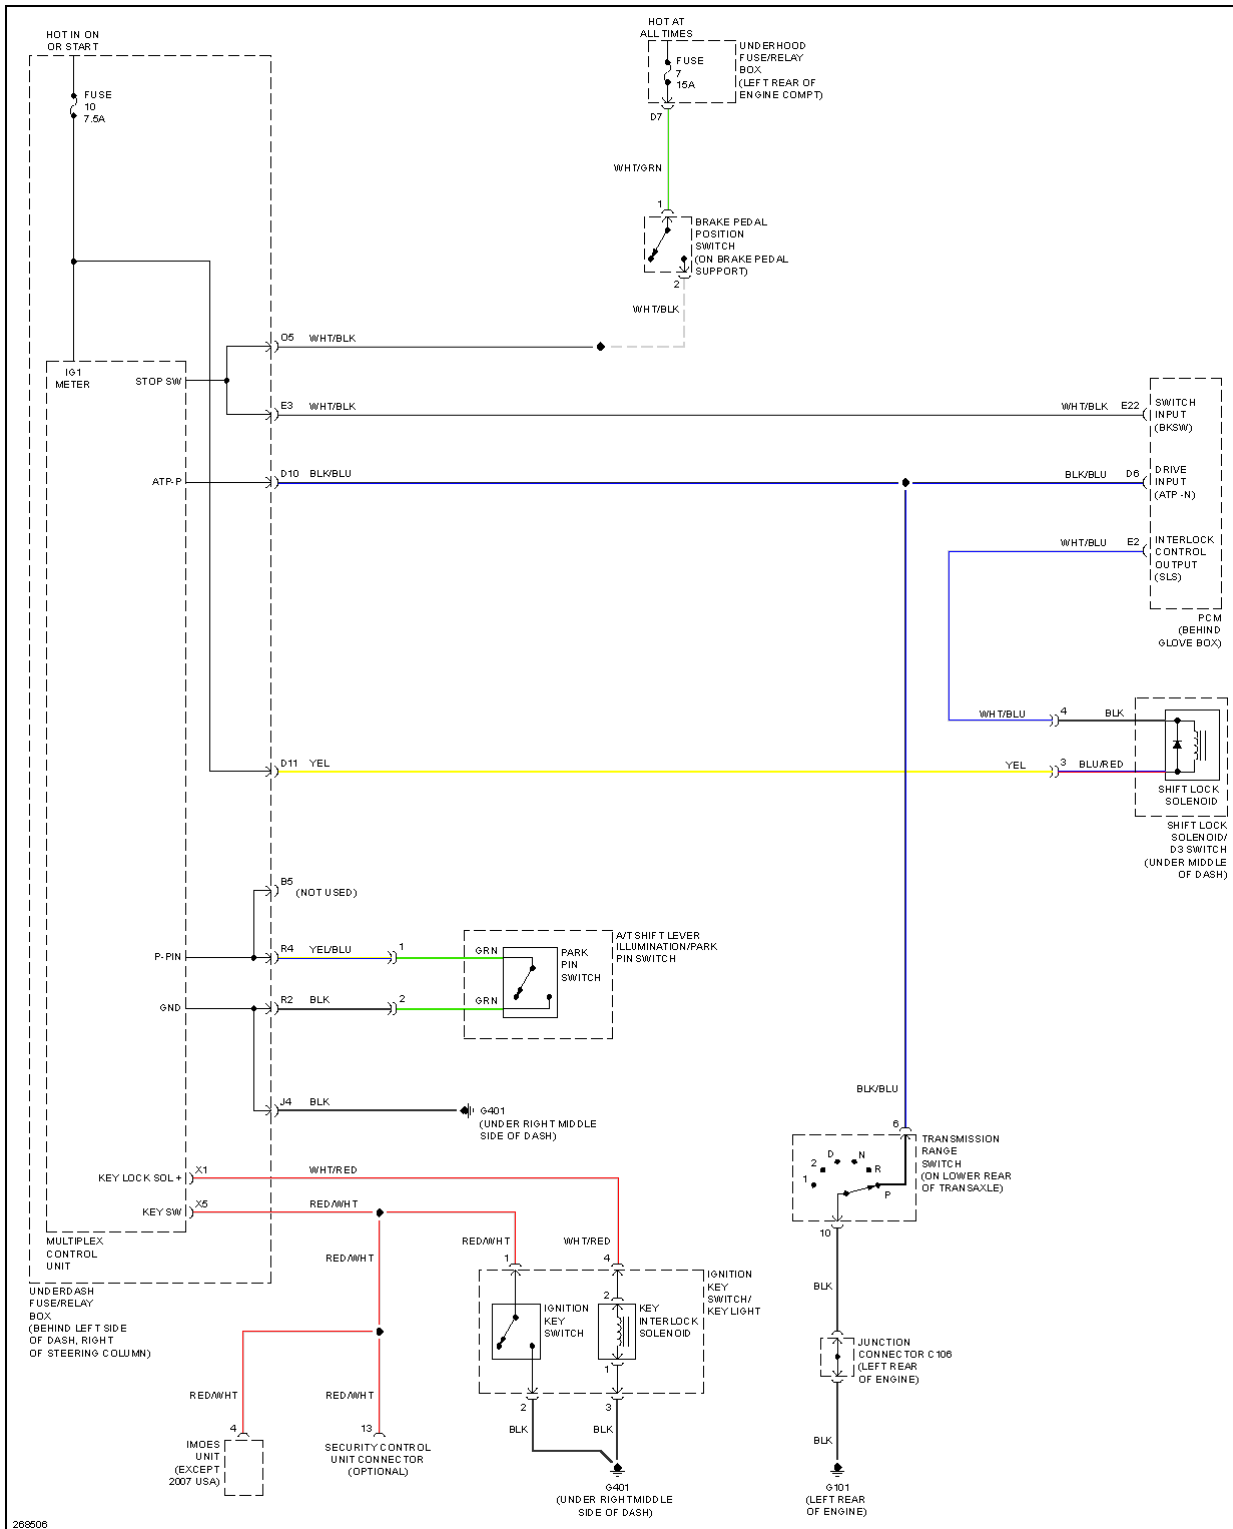

2007 Honda Element EX

2007 SYSTEM WIRING DIAGRAMS Honda - Element

Fig. 46: Radio Circuit, USA: EX & SC (1 of 2)

2007 Honda Element EX

2007 SYSTEM WIRING DIAGRAMS Honda - Element

Fig. 47: Radio Circuit, USA: EX & SC (2 of 2)

SHIFT INTERLOCK

2007 Honda Element EX

2007 SYSTEM WIRING DIAGRAMS Honda - Element

Fig. 48: Shift Interlock Circuit

STARTING/CHARGING

2007 Honda Element EX

2007 SYSTEM WIRING DIAGRAMS Honda - Element

2007 Honda Element EX