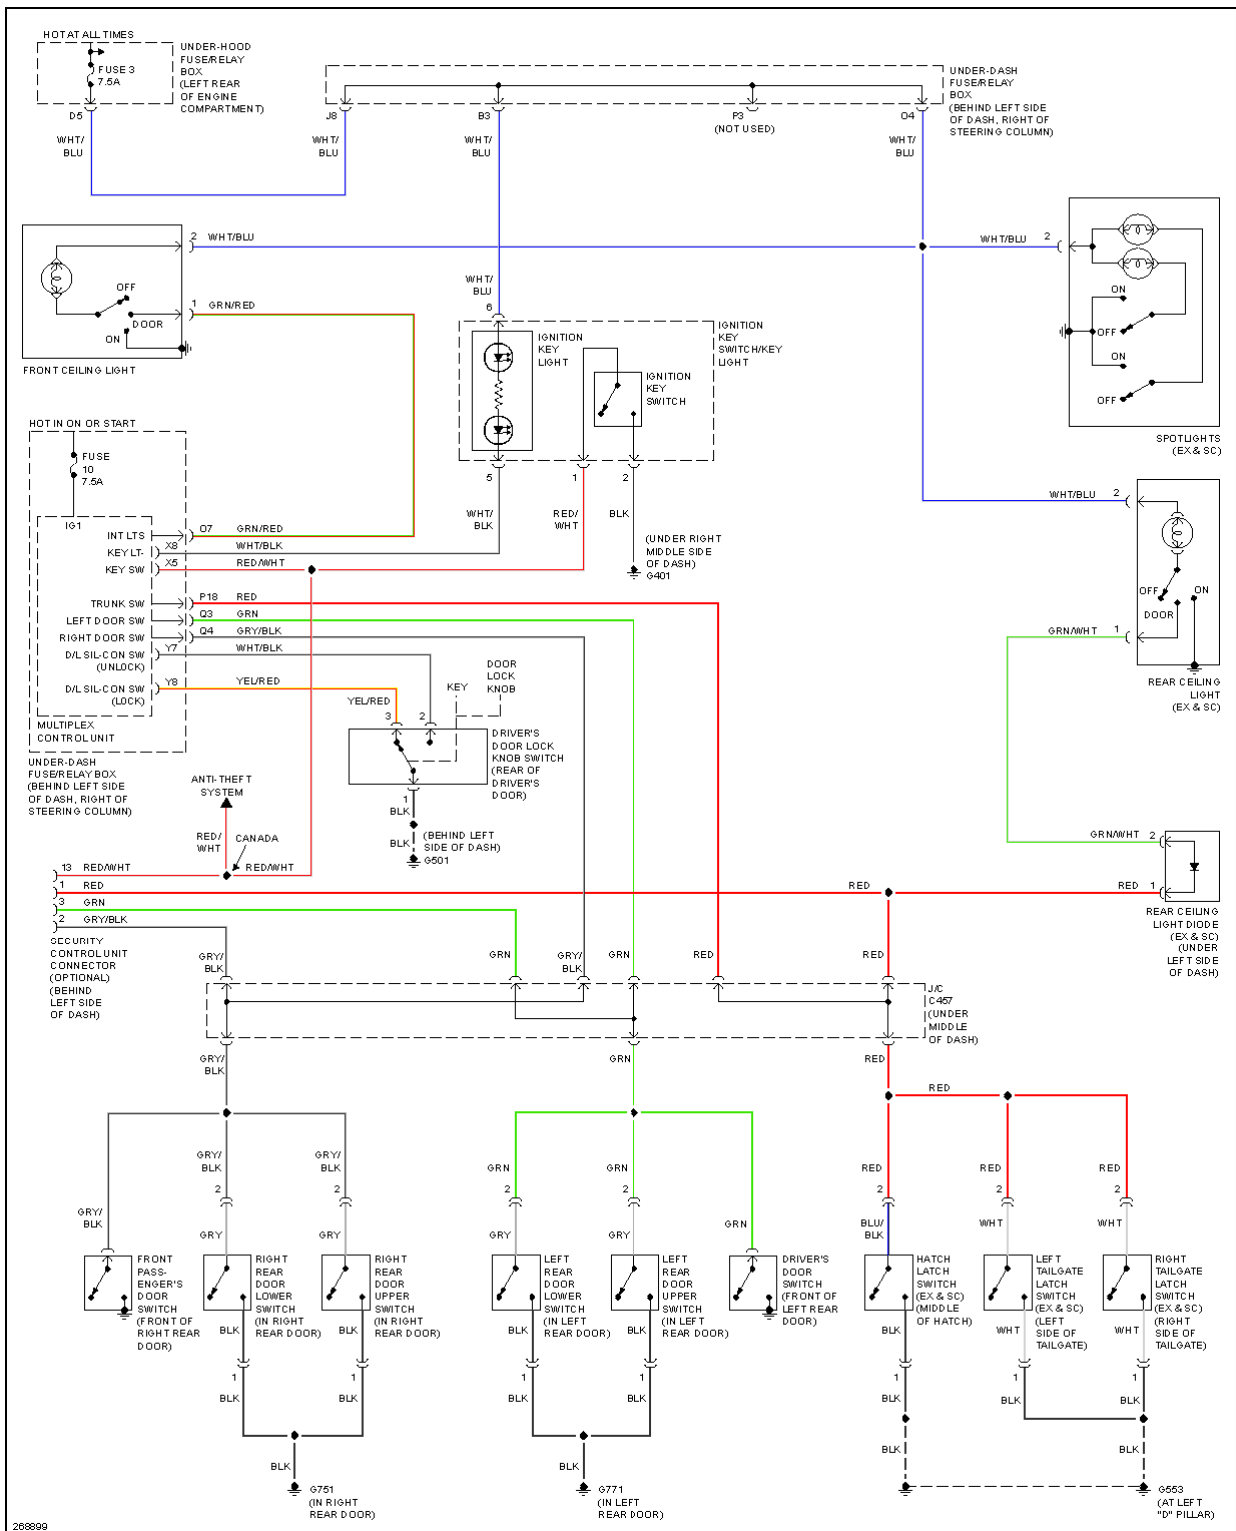

2007 Honda Element EX

2007 SYSTEM WIRING DIAGRAMS Honda - Element