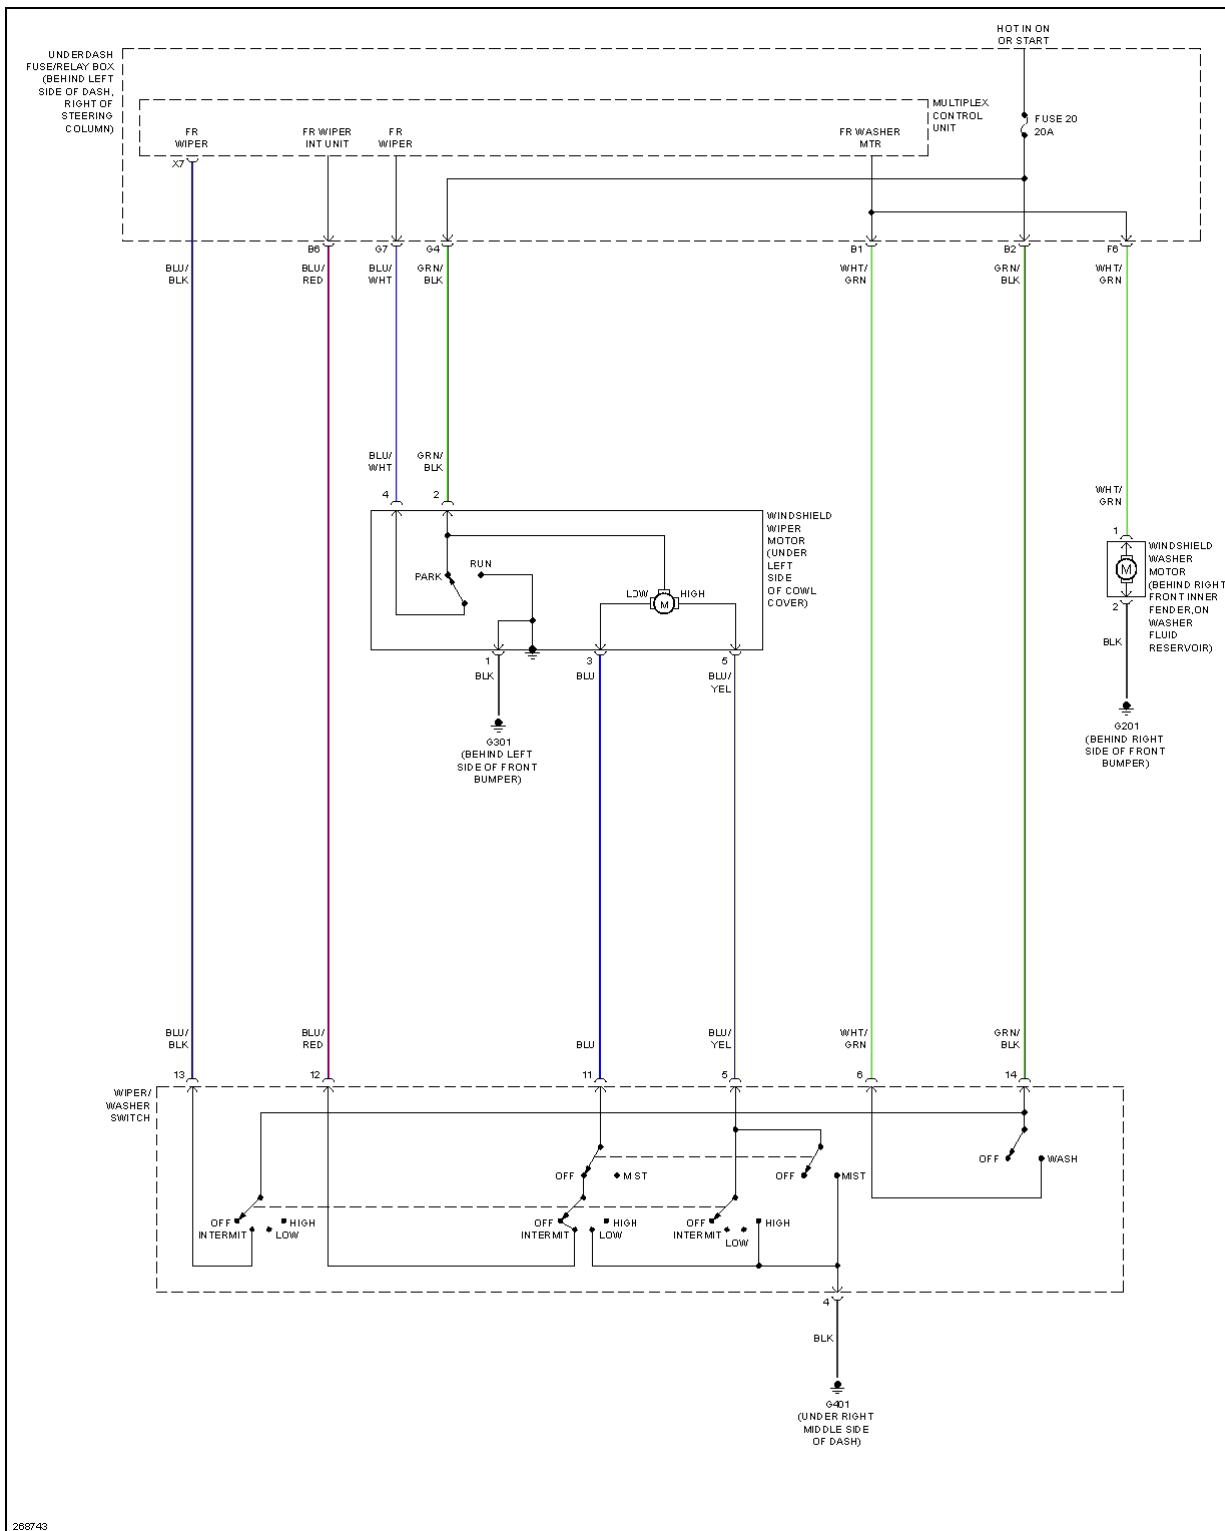

2007 SYSTEM WIRING DIAGRAMS Honda - Element

Fig. 56: Tire Pressure Monitoring Circuit

WIPER/WASHER

2007 Honda Element EX

2007 SYSTEM WIRING DIAGRAMS Honda - Element

2007 Honda Element EX

2007 SYSTEM WIRING DIAGRAMS Honda - Element