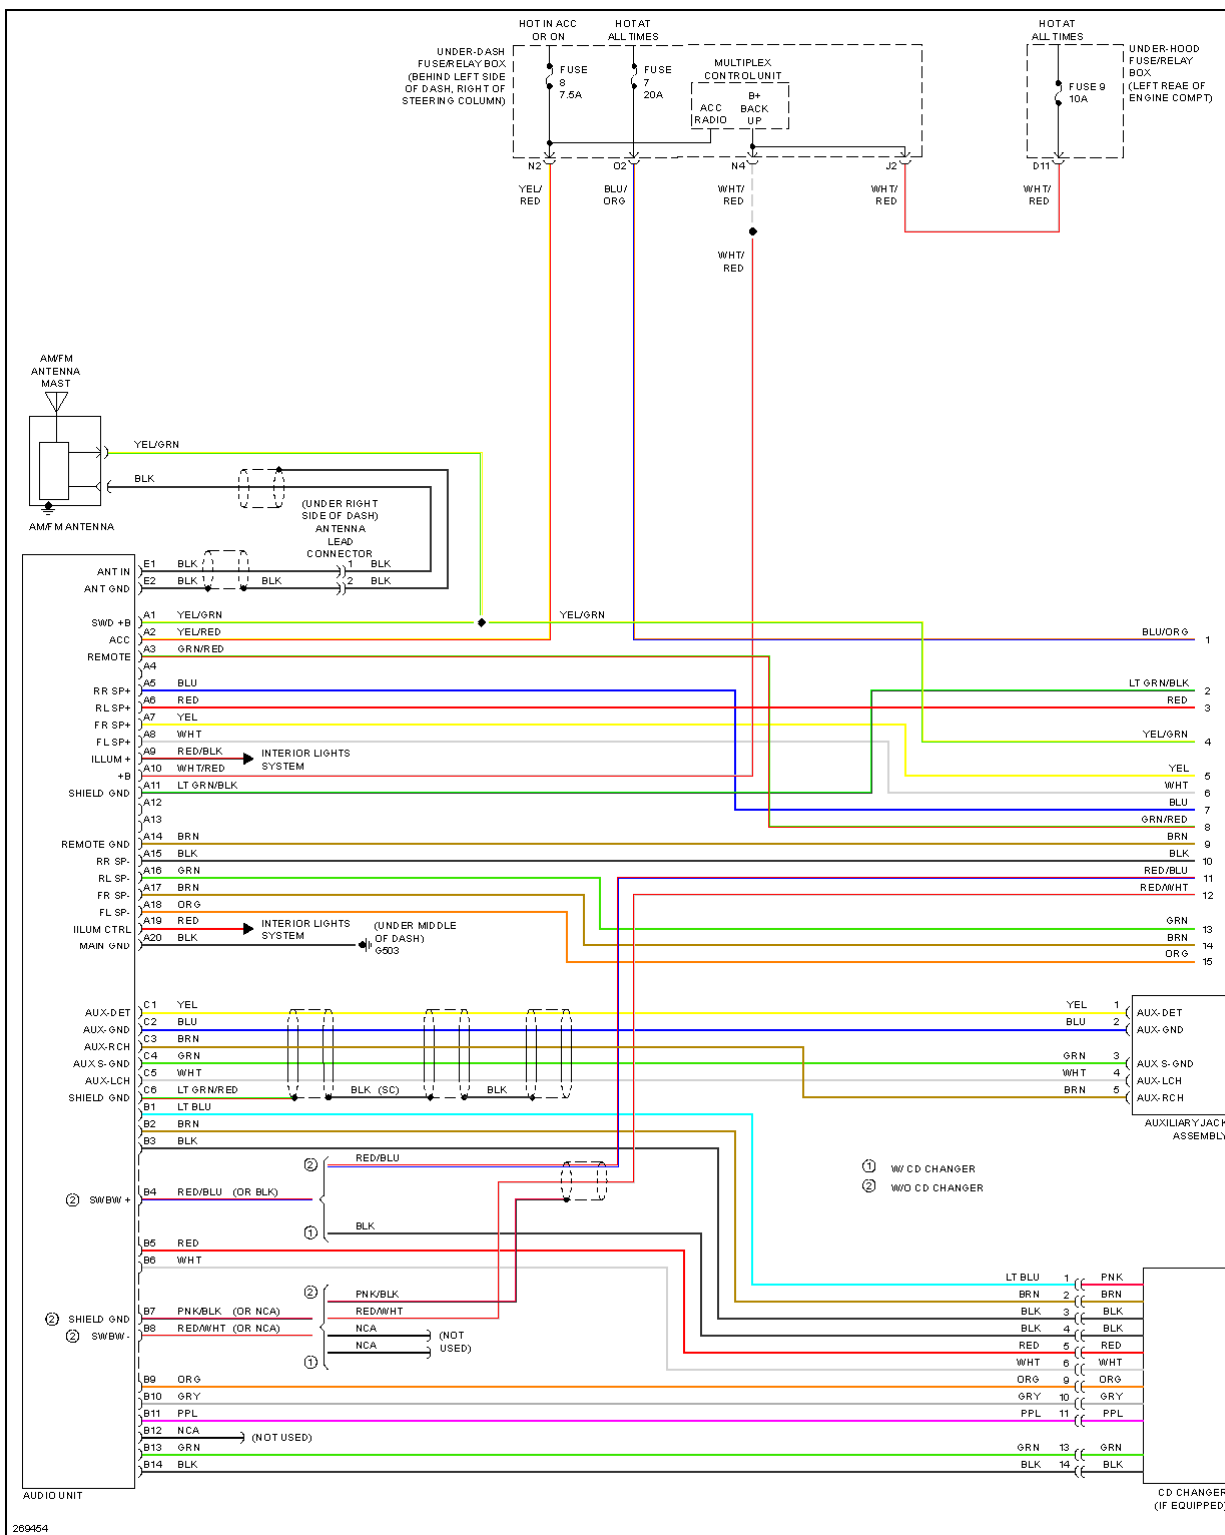

POWER WINDOWS

2007 Honda Element EX

2007 SYSTEM WIRING DIAGRAMS Honda - Element

Fig. 41: Power Windows Circuit

RADIO

2007 Honda Element EX

2007 SYSTEM WIRING DIAGRAMS Honda - Element

2007 Honda Element EX

2007 SYSTEM WIRING DIAGRAMS Honda - Element

Fig. 42: Music Link Circuit, Accessory

2007 Honda Element EX

2007 SYSTEM WIRING DIAGRAMS Honda - Element

2007 Honda Element EX

2007 SYSTEM WIRING DIAGRAMS Honda - Element