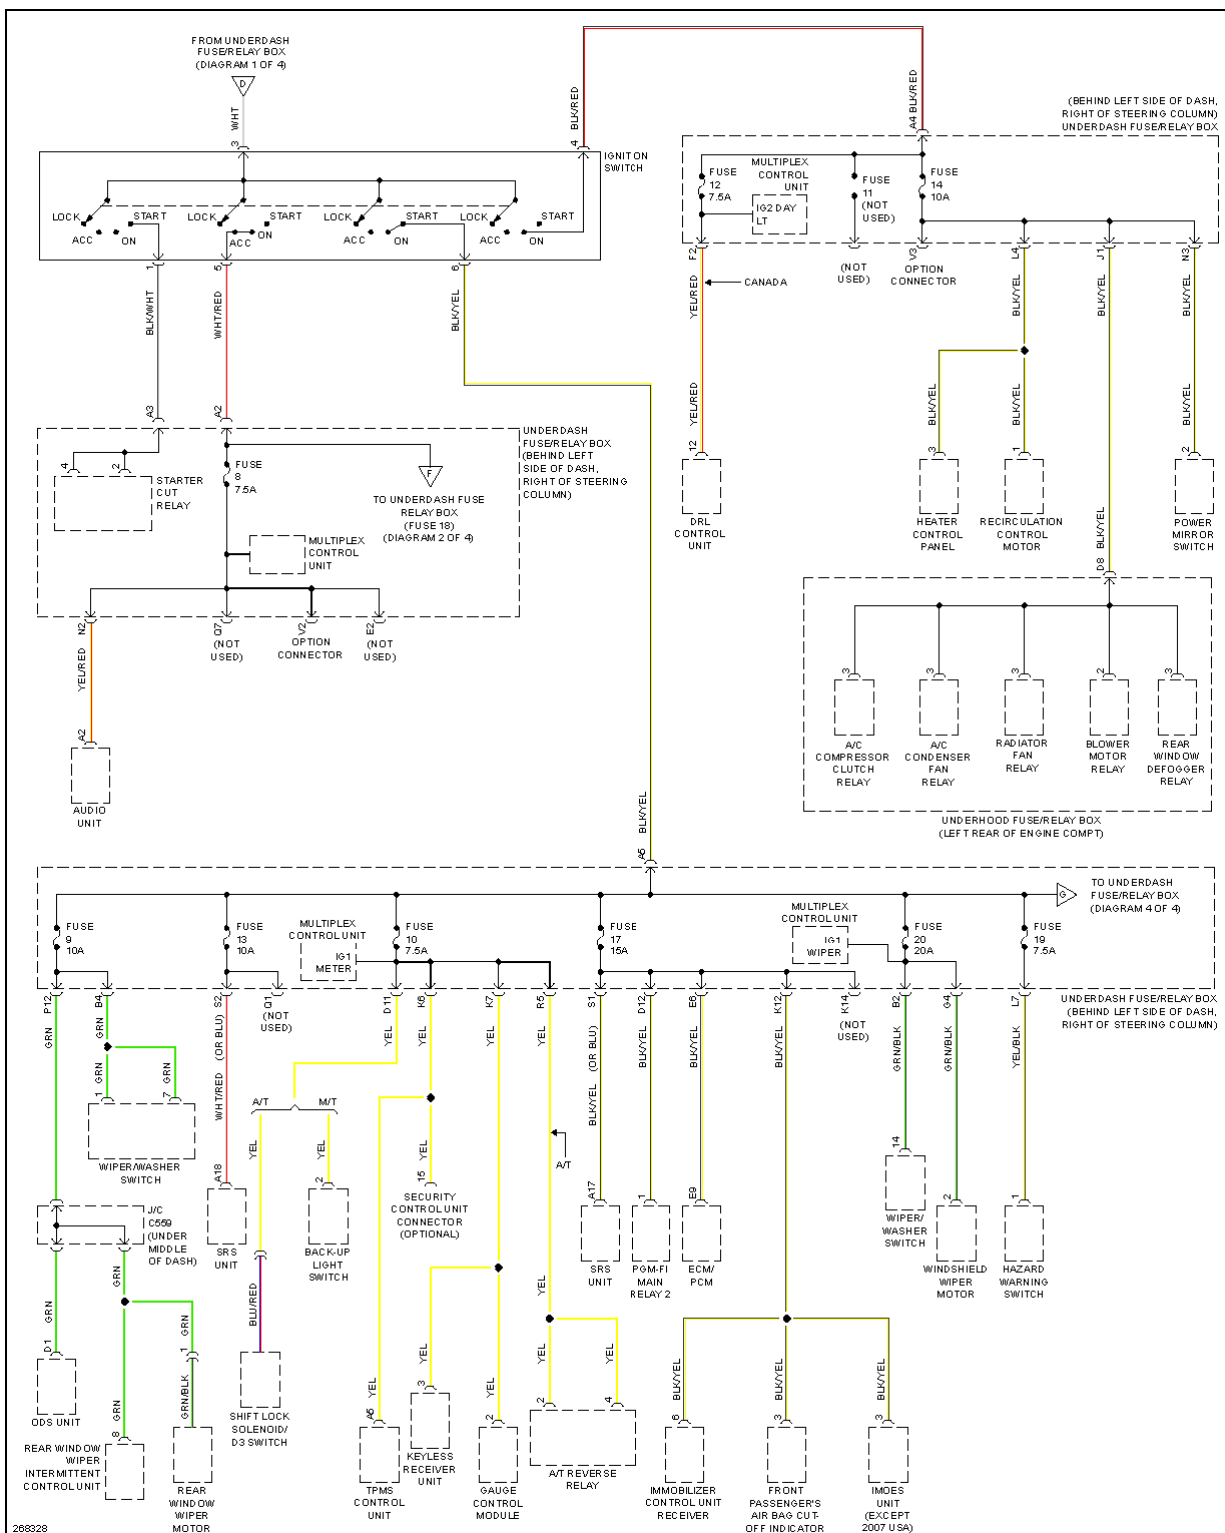

Fig. 34: Instrument Illumination Circuit

POWER DISTRIBUTION

2007 Honda Element EX

2007 SYSTEM WIRING DIAGRAMS Honda - Element

2007 Honda Element EX

2007 SYSTEM WIRING DIAGRAMS Honda - Element

Fig. 35: Power Distribution Circuit (1 of 4)

2007 Honda Element EX

2007 SYSTEM WIRING DIAGRAMS Honda - Element

2007 Honda Element EX

2007 SYSTEM WIRING DIAGRAMS Honda - Element

Fig. 36: Power Distribution Circuit (2 of 4)

2007 Honda Element EX

2007 SYSTEM WIRING DIAGRAMS Honda - Element