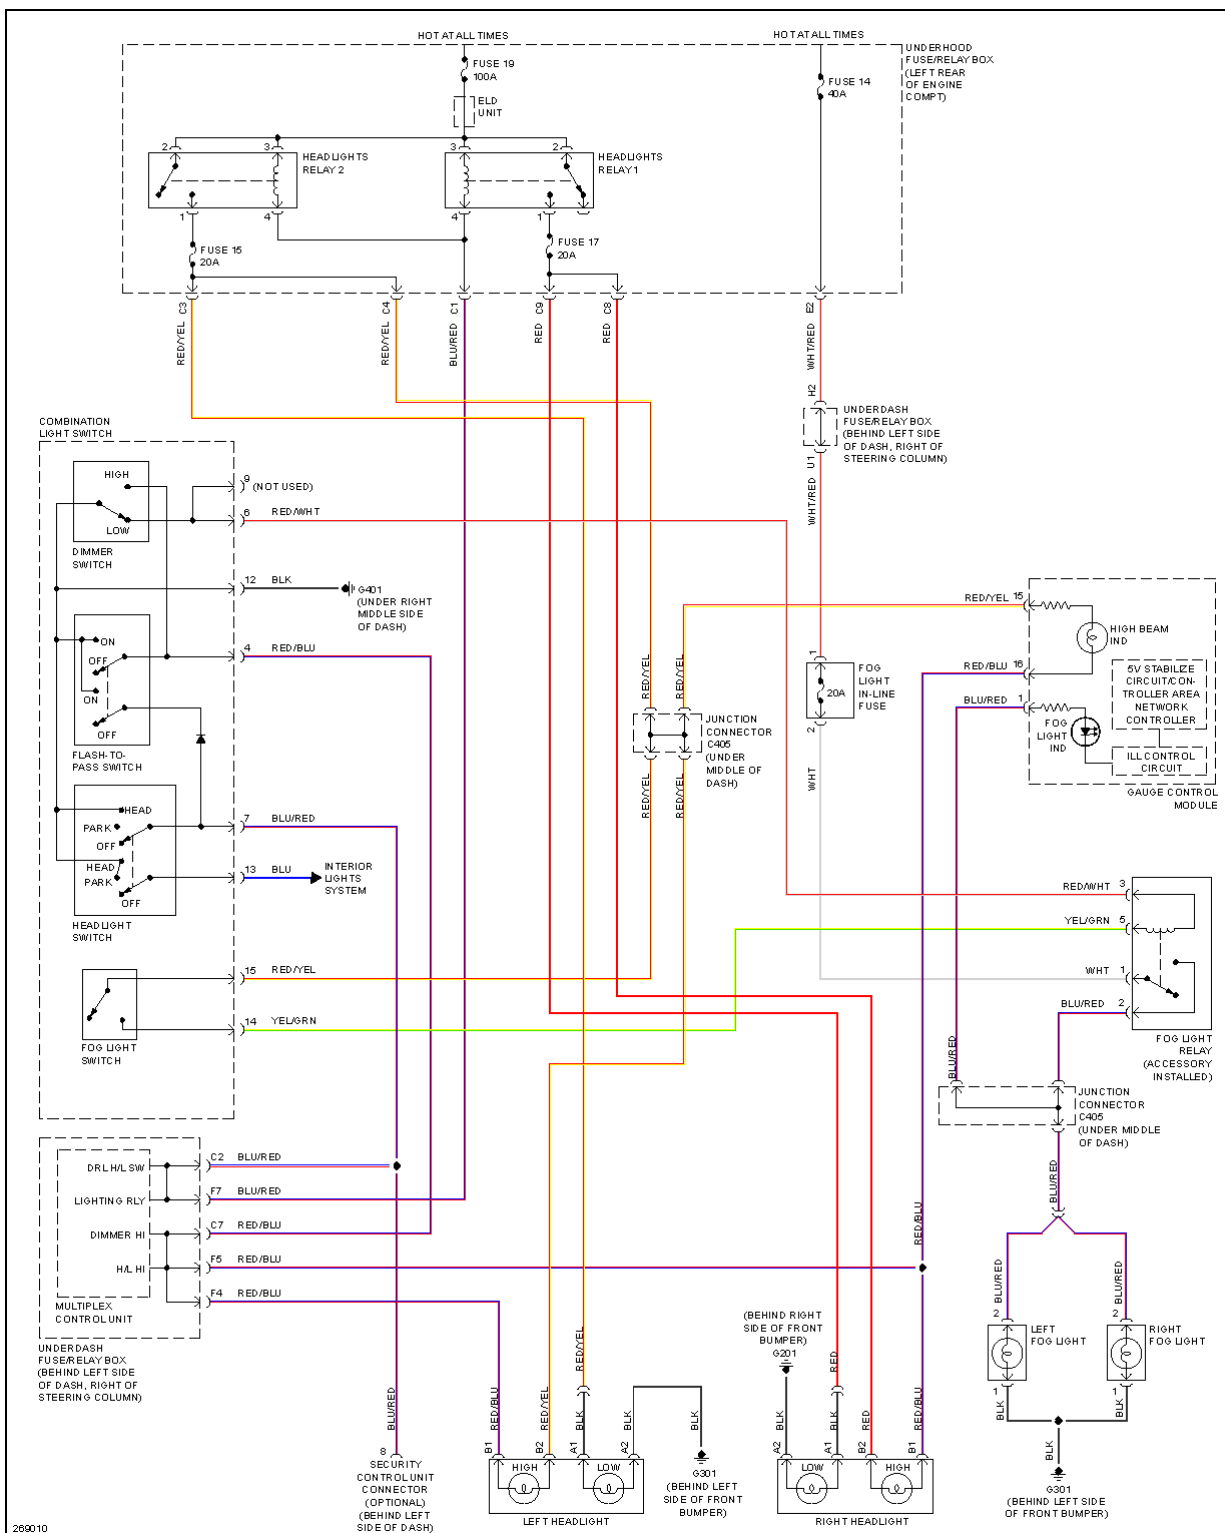

2007 Honda Element EX

2007 SYSTEM WIRING DIAGRAMS Honda - Element

2007 Honda Element EX

2007 SYSTEM WIRING DIAGRAMS Honda - Element

Fig. 27: Headlights Circuit, SC W/ DRL (1 of 2)

2007 Honda Element EX

2007 SYSTEM WIRING DIAGRAMS Honda - Element

2007 Honda Element EX

2007 SYSTEM WIRING DIAGRAMS Honda - Element

Fig. 28: Headlights Circuit, SC W/ DRL (2 of 2)

2007 Honda Element EX

2007 SYSTEM WIRING DIAGRAMS Honda - Element

Fig. 29: Headlights Circuit, SC W/O DRL