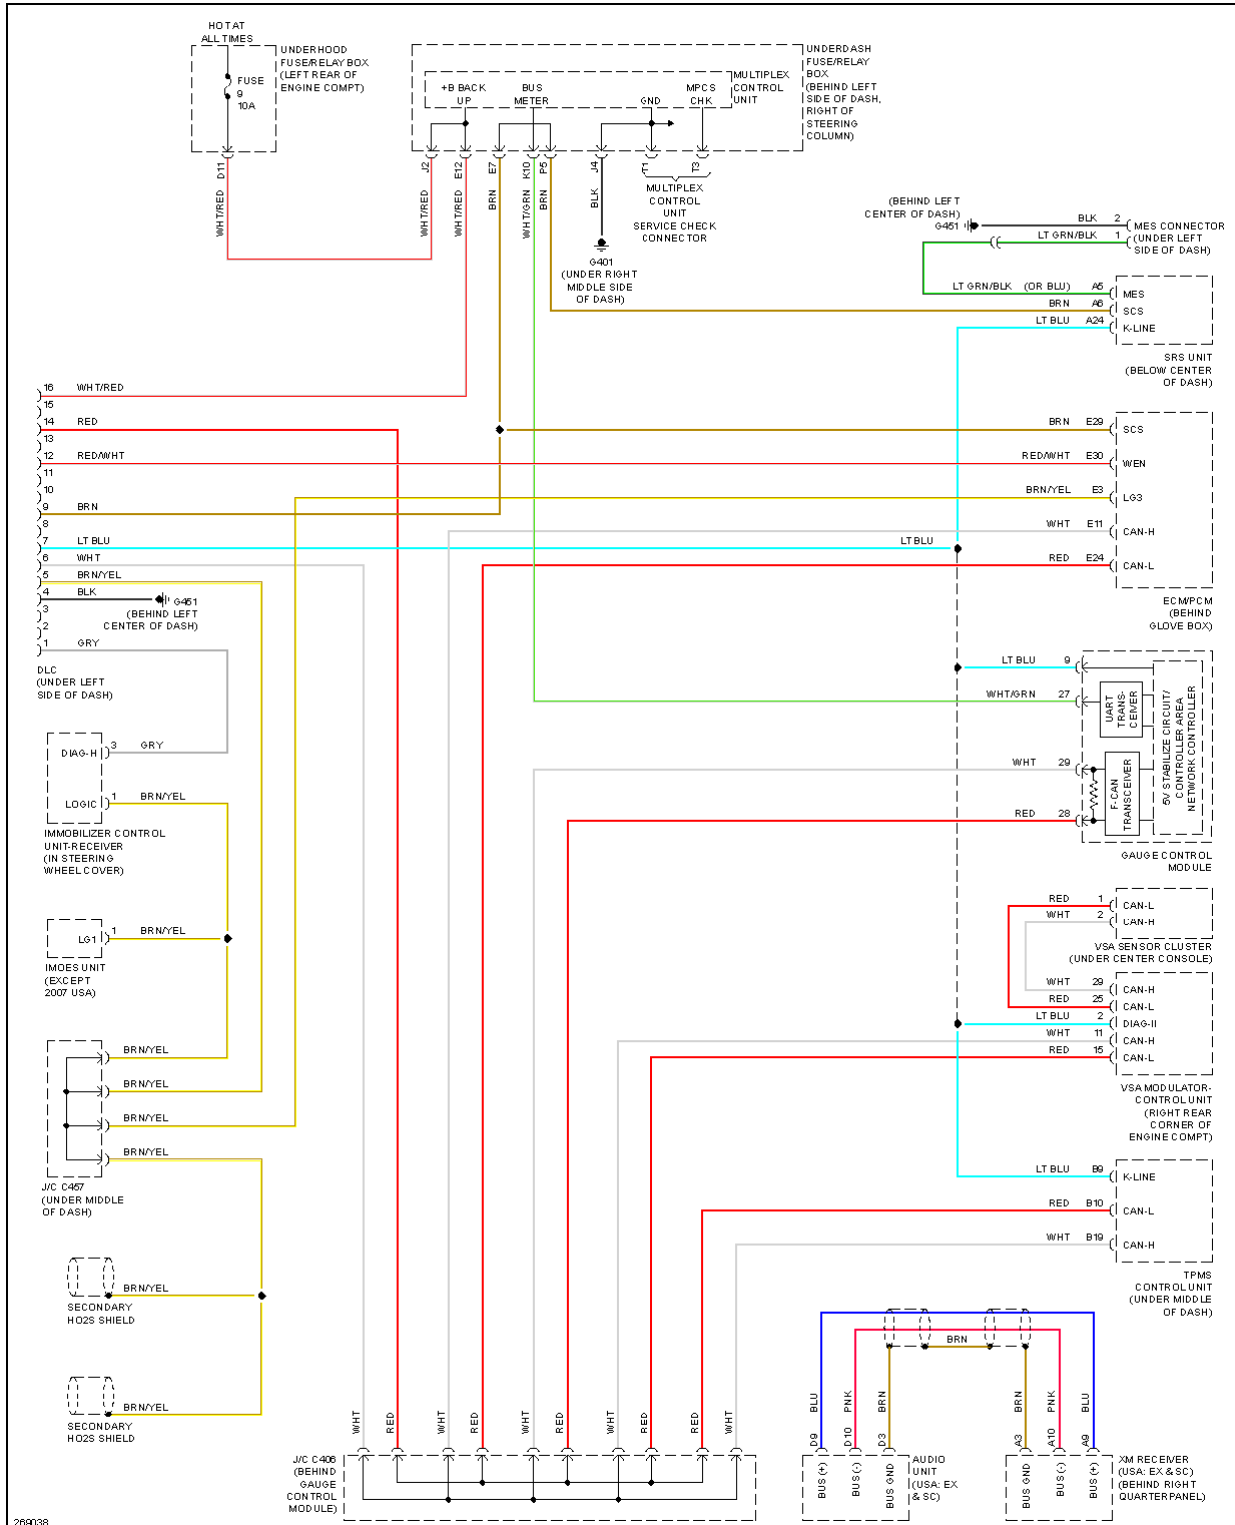

2007 Honda Element EX

2007 SYSTEM WIRING DIAGRAMS Honda - Element

2007 Honda Element EX

2007 SYSTEM WIRING DIAGRAMS Honda - Element

Fig. 4: Forced Entry Circuit, Accessory

2007 Honda Element EX

2007 SYSTEM WIRING DIAGRAMS Honda - Element

Fig. 5: Immobilizer Circuit

BODY CONTROL MODULES

2007 Honda Element EX

2007 SYSTEM WIRING DIAGRAMS Honda - Element

Fig. 6: Body Control Modules Circuit

COMPUTER DATA LINES

2007 Honda Element EX

2007 SYSTEM WIRING DIAGRAMS Honda - Element

Fig. 7: Computer Data Lines Circuit

COOLING FAN

2007 Honda Element EX

2007 SYSTEM WIRING DIAGRAMS Honda - Element

Fig. 8: Cooling Fan Circuit

CRUISE CONTROL

2007 Honda Element EX

2007 SYSTEM WIRING DIAGRAMS Honda - Element

2007 Honda Element EX

2007 SYSTEM WIRING DIAGRAMS Honda - Element

Fig. 9: Cruise Control Circuit (1 of 2)

2007 Honda Element EX

2007 SYSTEM WIRING DIAGRAMS Honda - Element

Fig. 10: Cruise Control Circuit (2 of 2)