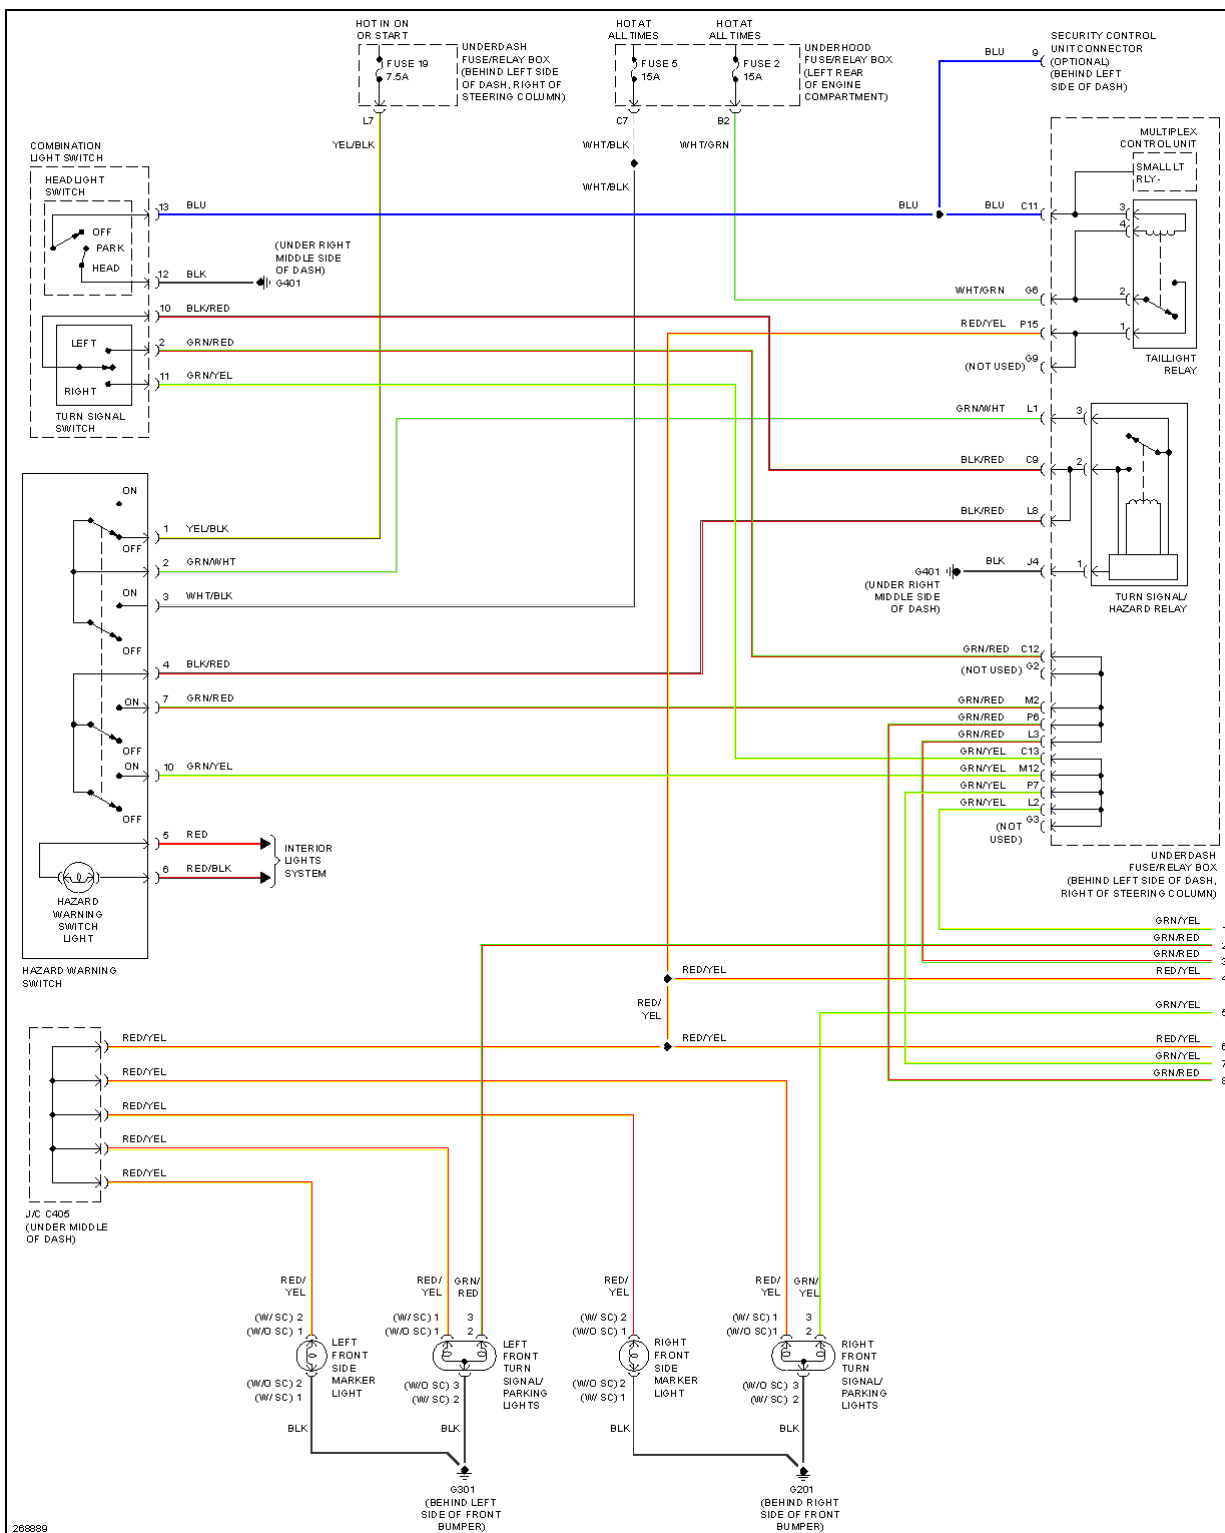

2007 SYSTEM WIRING DIAGRAMS Honda - Element

Fig. 16: Back-up Lamps Circuit, A/T

2007 Honda Element EX

2007 SYSTEM WIRING DIAGRAMS Honda - Element

2007 Honda Element EX

2007 SYSTEM WIRING DIAGRAMS Honda - Element

Fig. 17: Back-up Lamps Circuit, M/T

2007 Honda Element EX

2007 SYSTEM WIRING DIAGRAMS Honda - Element

2007 Honda Element EX

2007 SYSTEM WIRING DIAGRAMS Honda - Element

Fig. 18: Exterior Lamps Circuit (1 of 2)