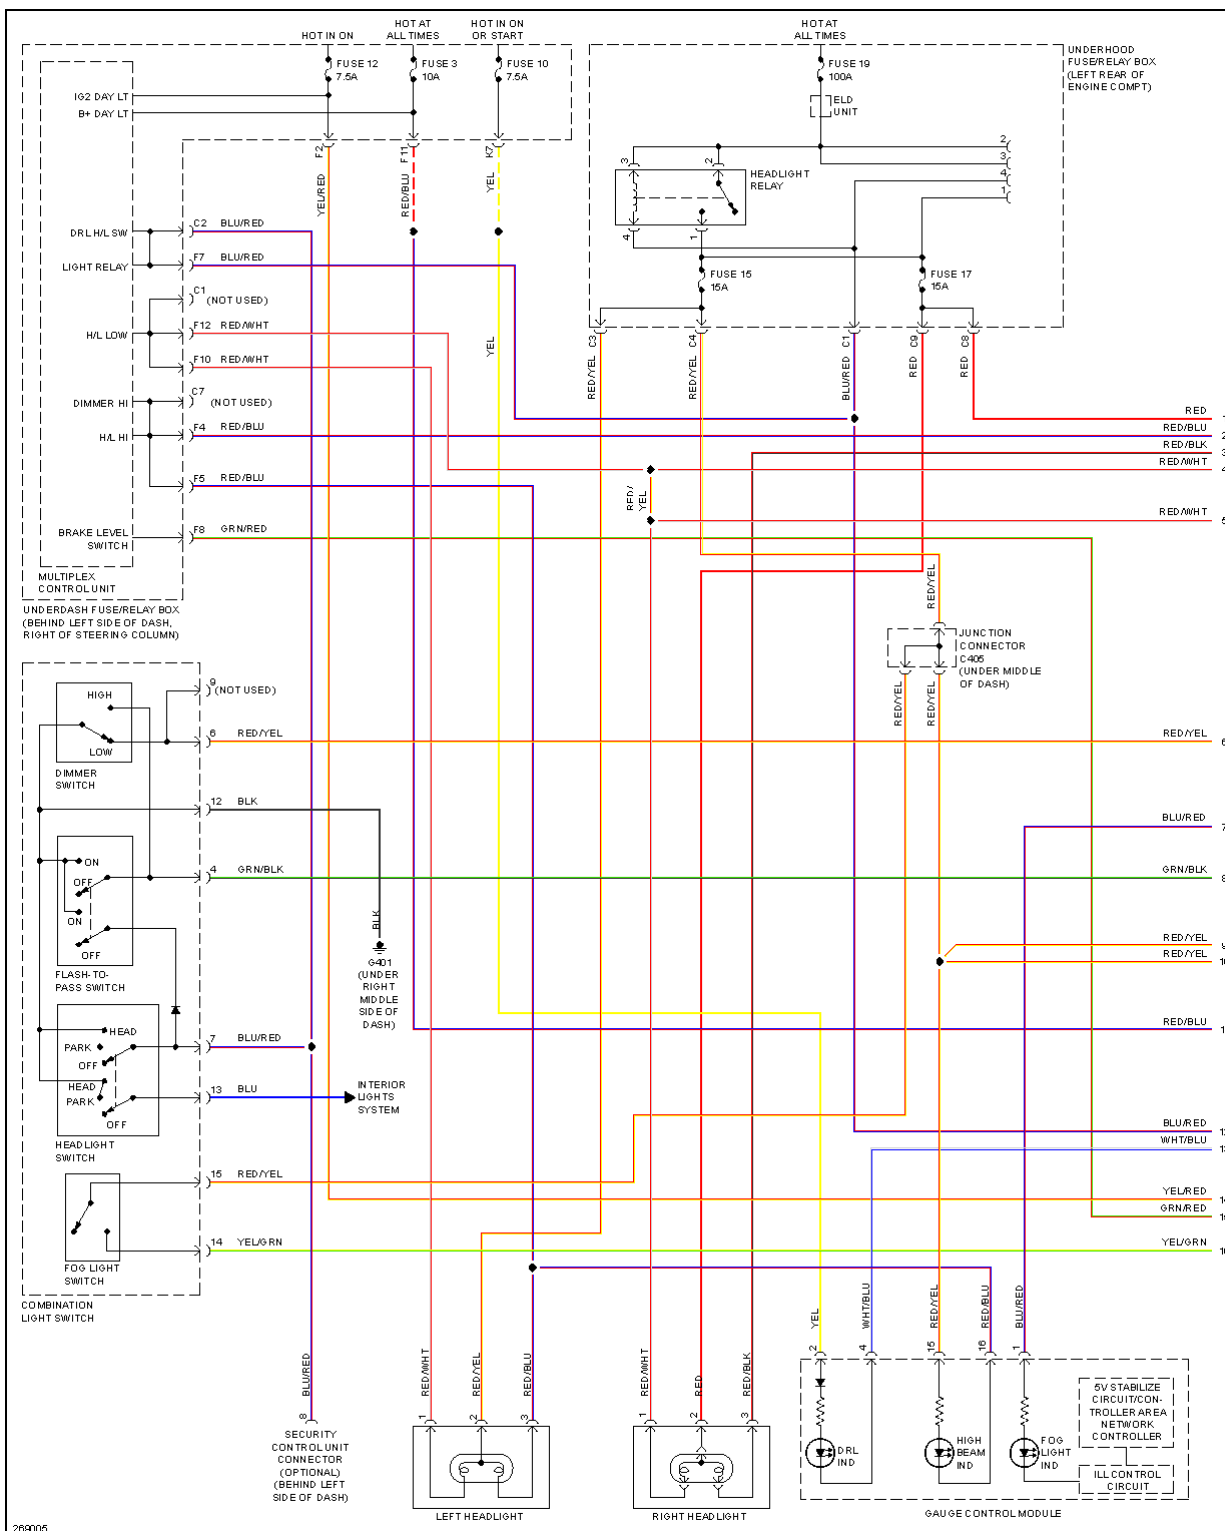

2007 Honda Element EX

2007 SYSTEM WIRING DIAGRAMS Honda - Element

Fig. 23: Ground Distribution Circuit (4 of 4)

HEADLIGHTS

2007 Honda Element EX

2007 SYSTEM WIRING DIAGRAMS Honda - Element

2007 Honda Element EX

2007 SYSTEM WIRING DIAGRAMS Honda - Element

Fig. 24: Headlights Circuit, LX EX W/ DRL (1 of 2)

2007 Honda Element EX

2007 SYSTEM WIRING DIAGRAMS Honda - Element

2007 Honda Element EX

2007 SYSTEM WIRING DIAGRAMS Honda - Element

Fig. 25: Headlights Circuit, LX EX W/ DRL (2 of 2)

2007 Honda Element EX

2007 SYSTEM WIRING DIAGRAMS Honda - Element

2007 Honda Element EX

2007 SYSTEM WIRING DIAGRAMS Honda - Element

Fig. 26: Headlights Circuit, LX EX W/O DRL