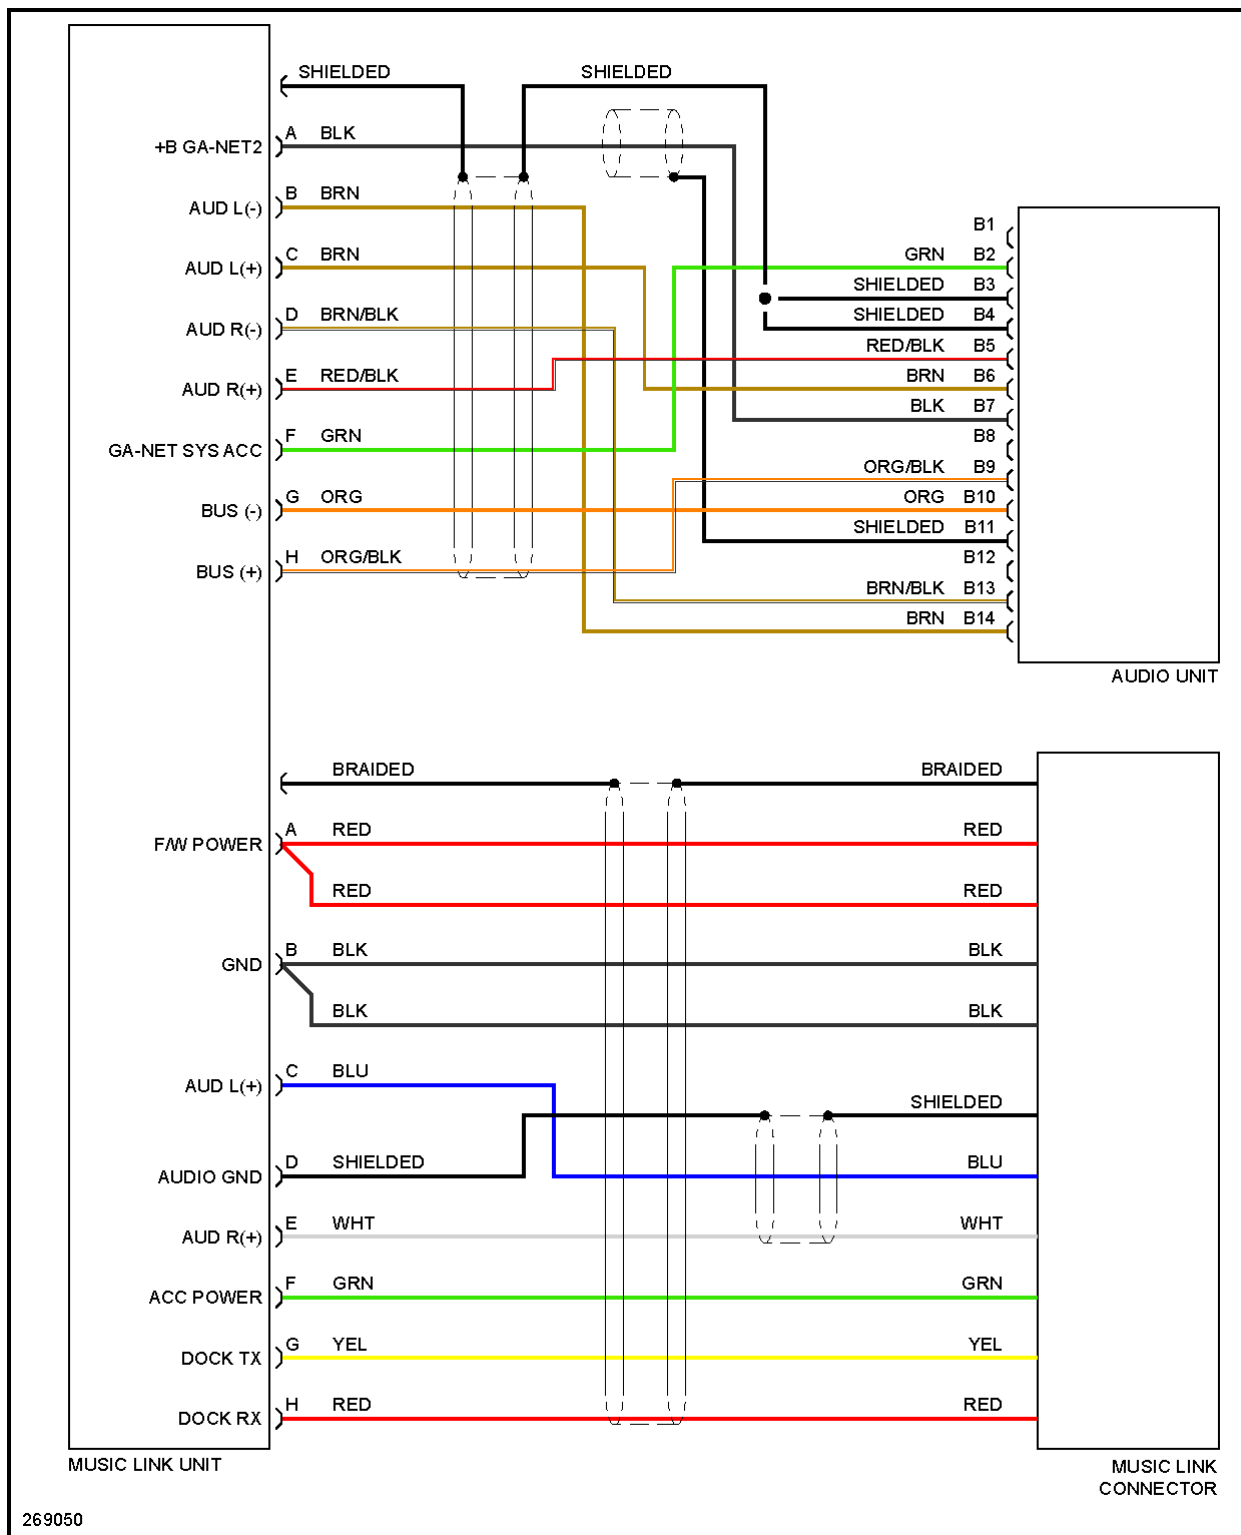

POWER WINDOWS

2007 Honda Element EX

2007 SYSTEM WIRING DIAGRAMS Honda - Element

Fig. 41: Power Windows Circuit

RADIO

2007 Honda Element EX

2007 SYSTEM WIRING DIAGRAMS Honda - Element

2007 Honda Element EX

2007 SYSTEM WIRING DIAGRAMS Honda - Element

Fig. 42: Music Link Circuit, Accessory

2007 Honda Element EX

2007 SYSTEM WIRING DIAGRAMS Honda - Element

2007 Honda Element EX

2007 SYSTEM WIRING DIAGRAMS Honda - Element