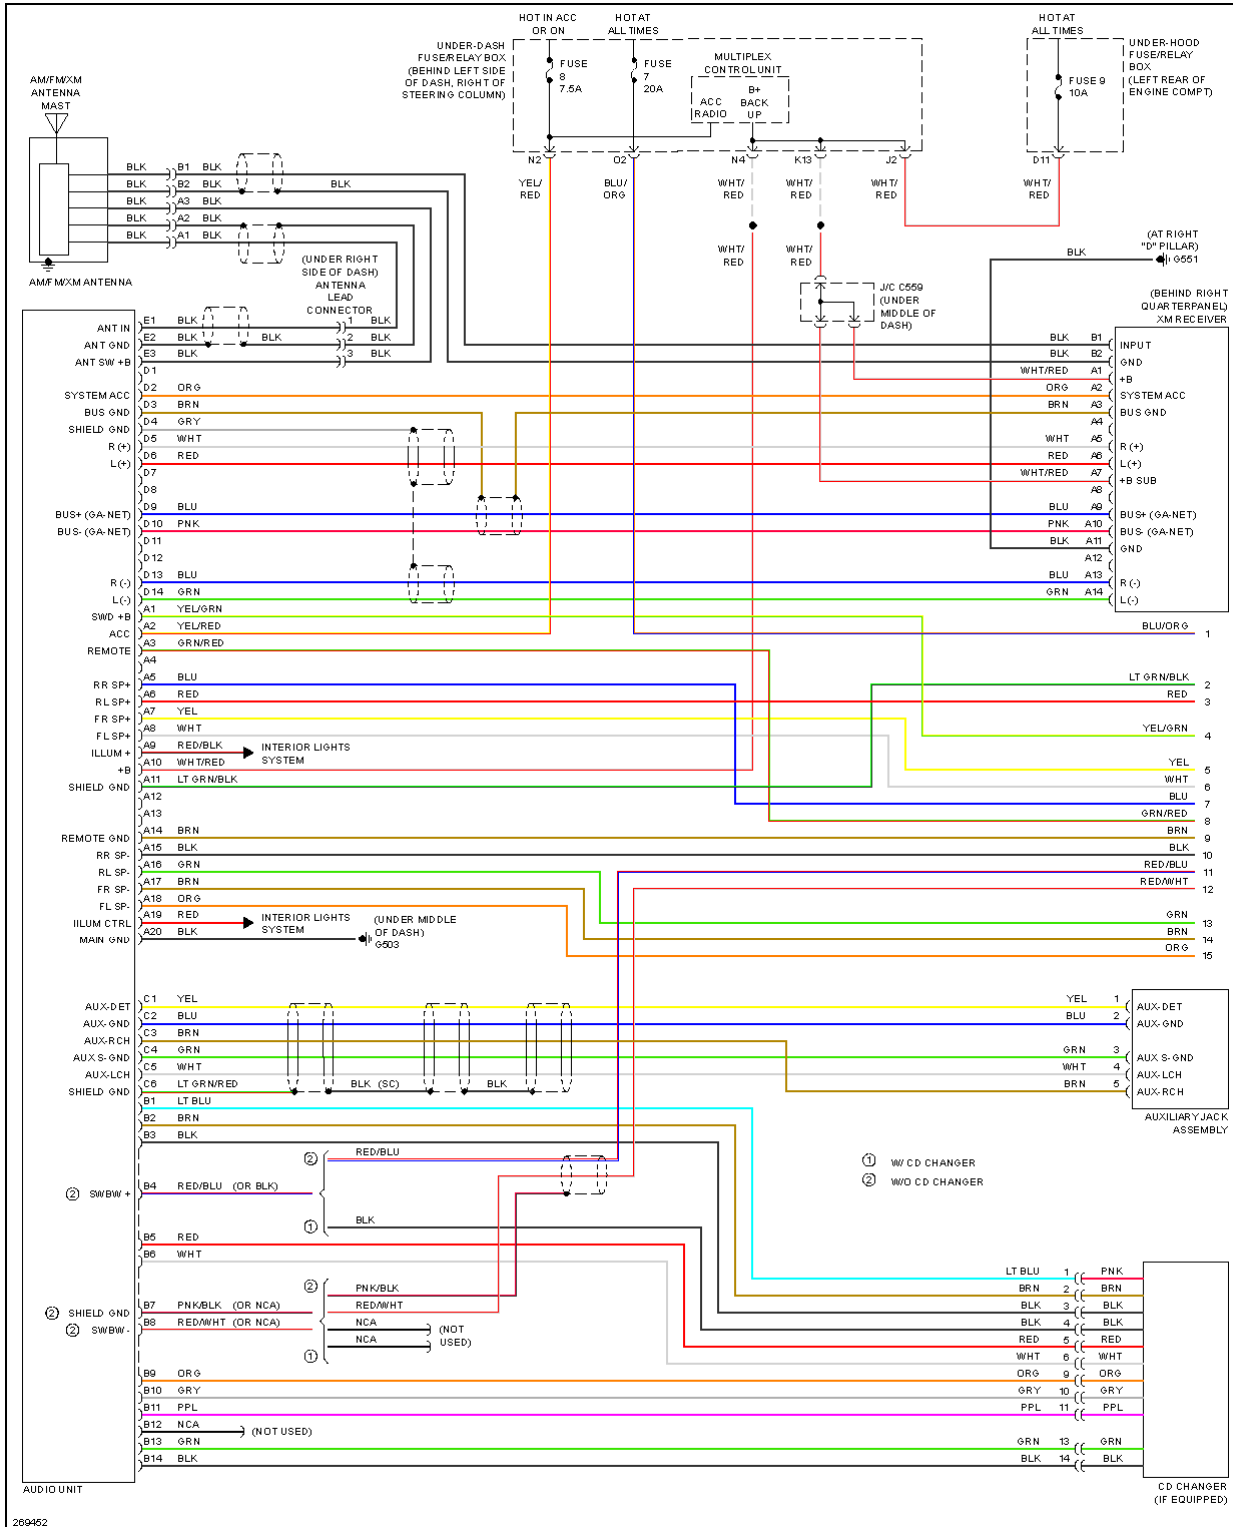

2007 SYSTEM WIRING DIAGRAMS Honda - Element

Fig. 42: Music Link Circuit, Accessory

2007 Honda Element EX

2007 SYSTEM WIRING DIAGRAMS Honda - Element

2007 Honda Element EX

2007 SYSTEM WIRING DIAGRAMS Honda - Element

Fig. 43: Radio Circuit, Canada: EX & SC (1 of 2)

2007 Honda Element EX

2007 SYSTEM WIRING DIAGRAMS Honda - Element

2007 Honda Element EX

2007 SYSTEM WIRING DIAGRAMS Honda - Element

Fig. 44: Radio Circuit, Canada: EX & SC (2 of 2)

2007 Honda Element EX

2007 SYSTEM WIRING DIAGRAMS Honda - Element

2007 Honda Element EX

2007 SYSTEM WIRING DIAGRAMS Honda - Element

Fig. 45: Radio Circuit, LX

2007 Honda Element EX

2007 SYSTEM WIRING DIAGRAMS Honda - Element

2007 Honda Element EX

2007 SYSTEM WIRING DIAGRAMS Honda - Element

Fig. 46: Radio Circuit, USA: EX & SC (1 of 2)

2007 Honda Element EX

2007 SYSTEM WIRING DIAGRAMS Honda - Element

Fig. 47: Radio Circuit, USA: EX & SC (2 of 2)