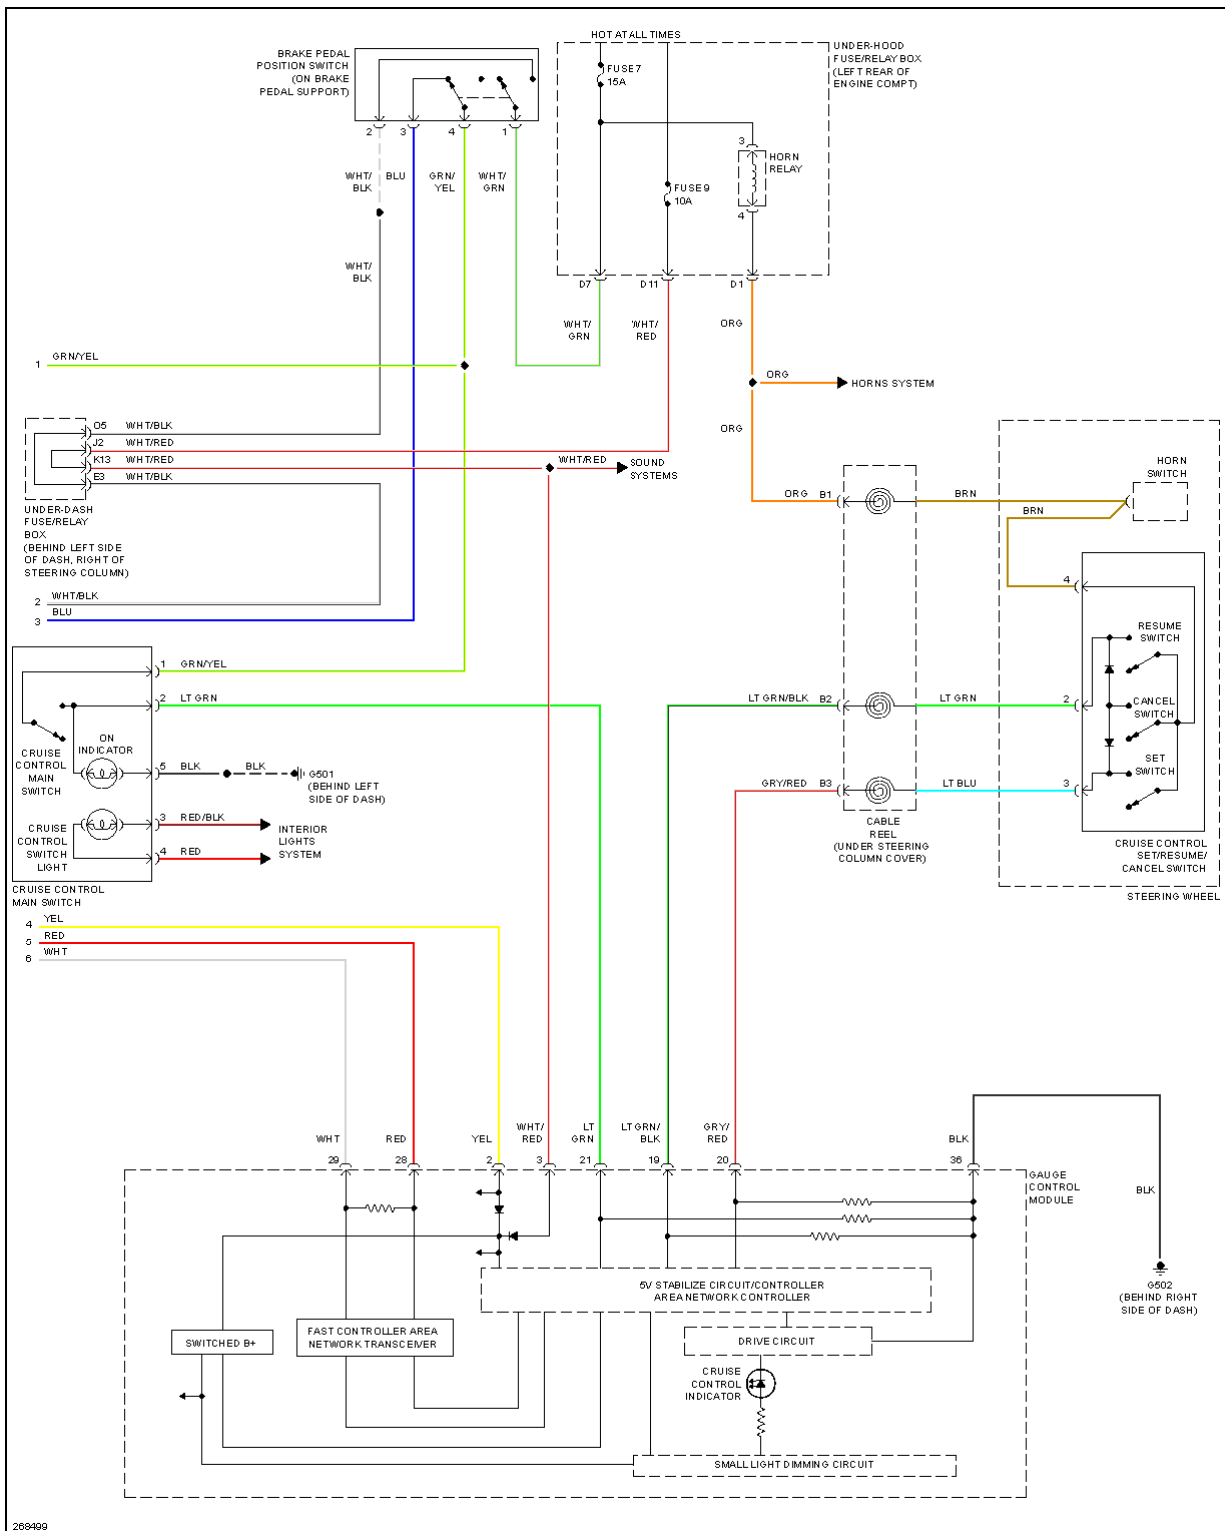

Fig. 7: Computer Data Lines Circuit

COOLING FAN

2007 Honda Element EX

2007 SYSTEM WIRING DIAGRAMS Honda - Element

Fig. 8: Cooling Fan Circuit

CRUISE CONTROL

2007 Honda Element EX

2007 SYSTEM WIRING DIAGRAMS Honda - Element

2007 Honda Element EX

2007 SYSTEM WIRING DIAGRAMS Honda - Element

Fig. 9: Cruise Control Circuit (1 of 2)

2007 Honda Element EX

2007 SYSTEM WIRING DIAGRAMS Honda - Element

Fig. 10: Cruise Control Circuit (2 of 2)

DEFOGGERS

2007 Honda Element EX

2007 SYSTEM WIRING DIAGRAMS Honda - Element

Fig. 11: Defoggers Circuit

ENGINE PERFORMANCE

2.4L

2007 Honda Element EX

2007 SYSTEM WIRING DIAGRAMS Honda - Element