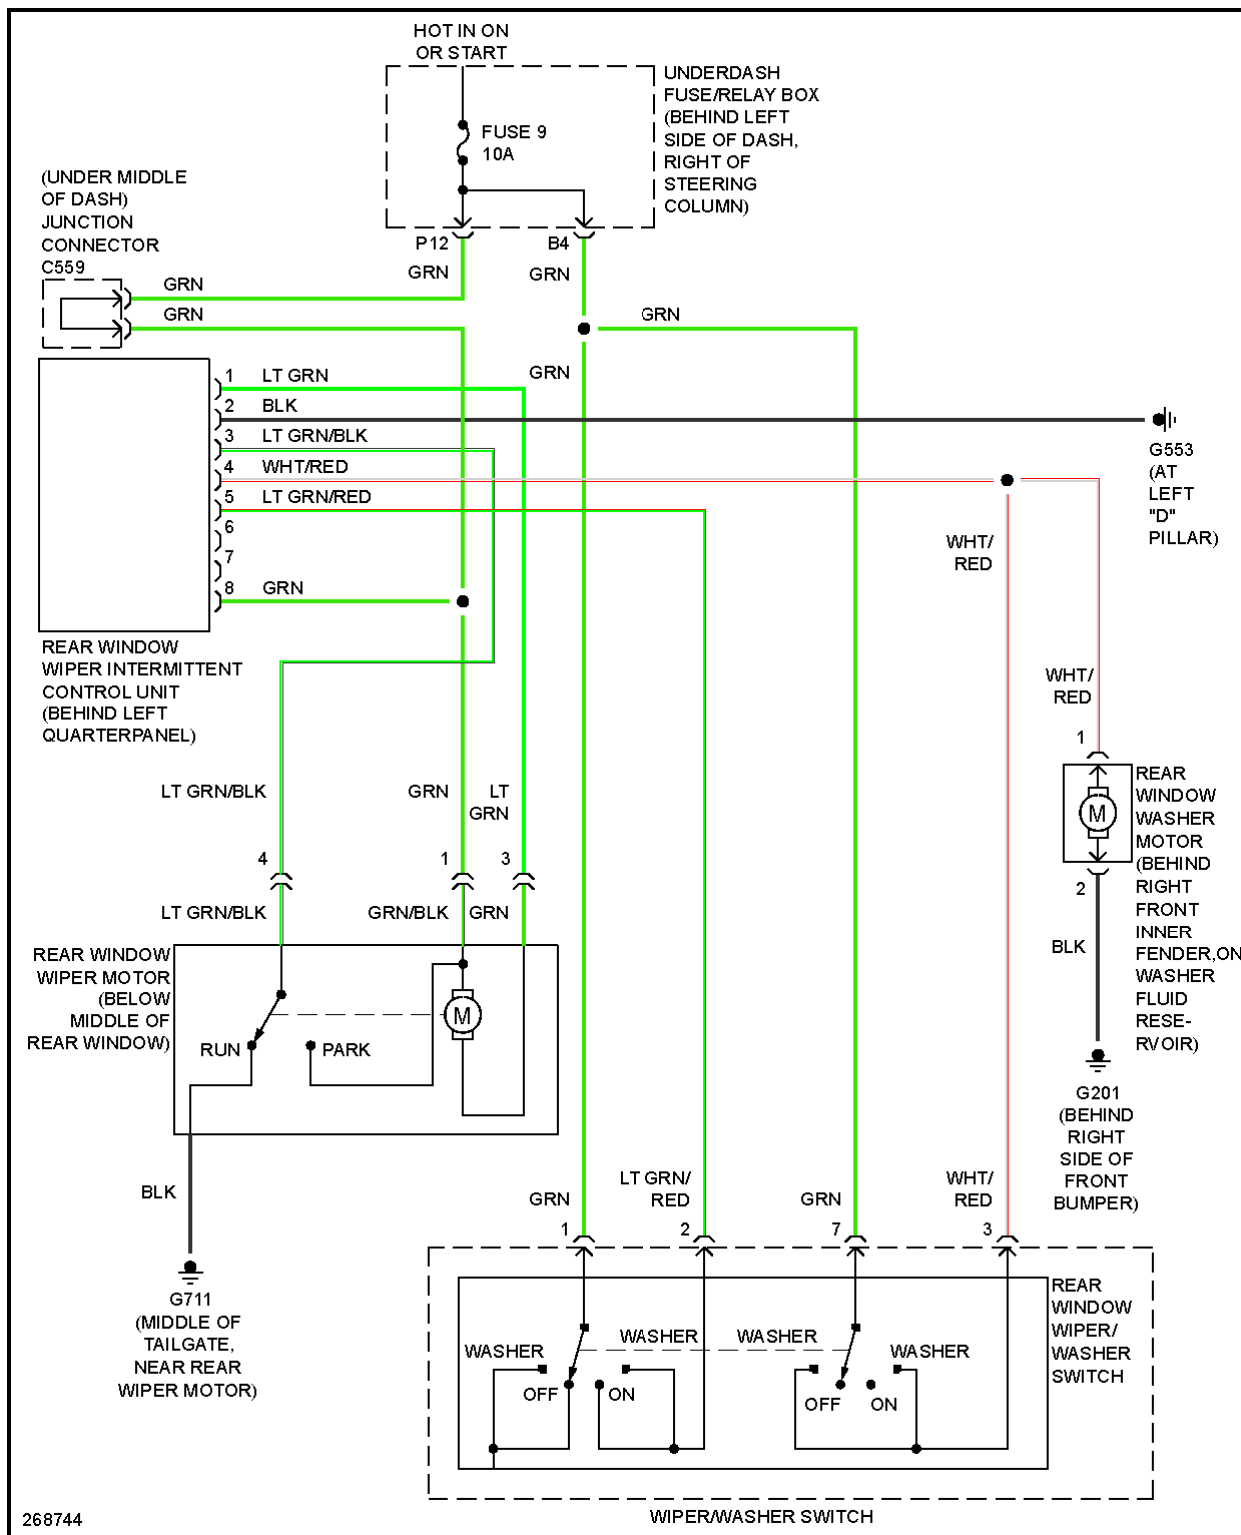

Fig. 57: Front Wiper/Washer Circuit

2007 Honda Element EX

2007 SYSTEM WIRING DIAGRAMS Honda - Element