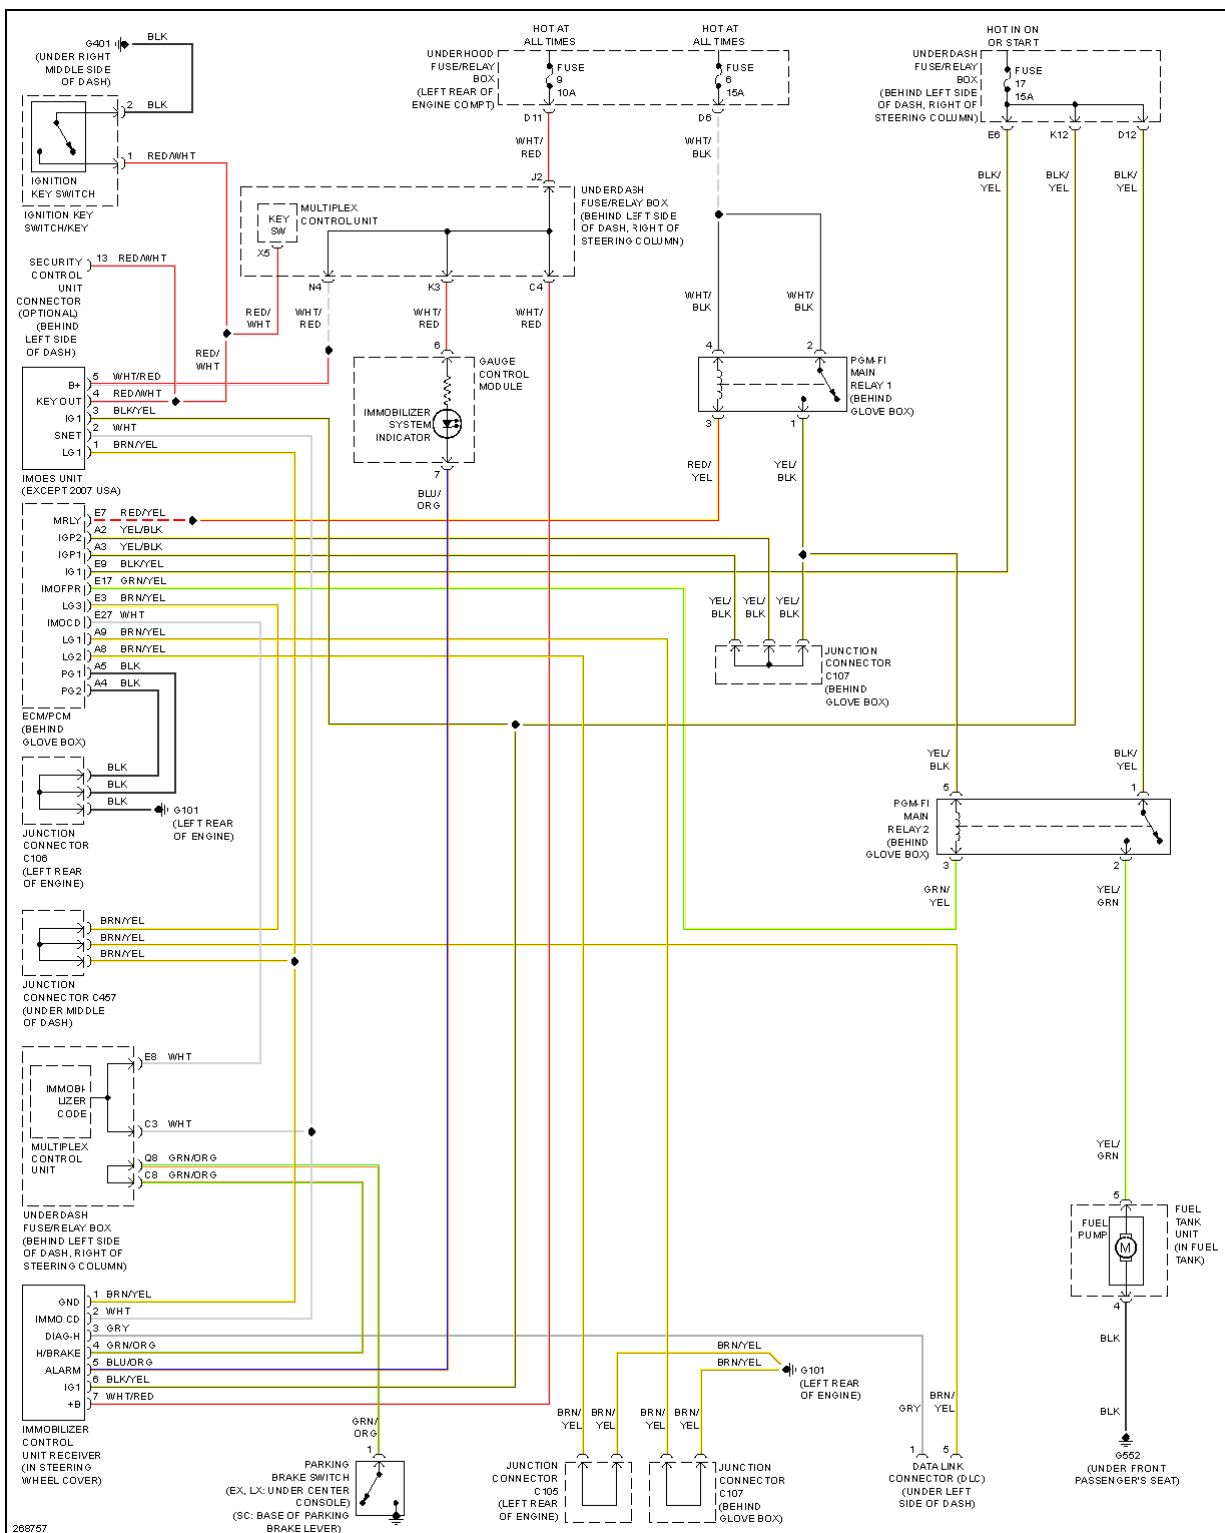

2007 SYSTEM WIRING DIAGRAMS Honda - Element

Fig. 2: Manual A/C Circuit (2 of 2)

ANTI-LOCK BRAKES

2007 Honda Element EX

2007 SYSTEM WIRING DIAGRAMS Honda - Element

Fig. 3: Anti-lock Brakes Circuit

ANTI-THEFT

2007 Honda Element EX

2007 SYSTEM WIRING DIAGRAMS Honda - Element

2007 Honda Element EX

2007 SYSTEM WIRING DIAGRAMS Honda - Element

Fig. 4: Forced Entry Circuit, Accessory

2007 Honda Element EX

2007 SYSTEM WIRING DIAGRAMS Honda - Element

Fig. 5: Immobilizer Circuit

BODY CONTROL MODULES

2007 Honda Element EX

2007 SYSTEM WIRING DIAGRAMS Honda - Element

Fig. 6: Body Control Modules Circuit

COMPUTER DATA LINES

2007 Honda Element EX

2007 SYSTEM WIRING DIAGRAMS Honda - Element