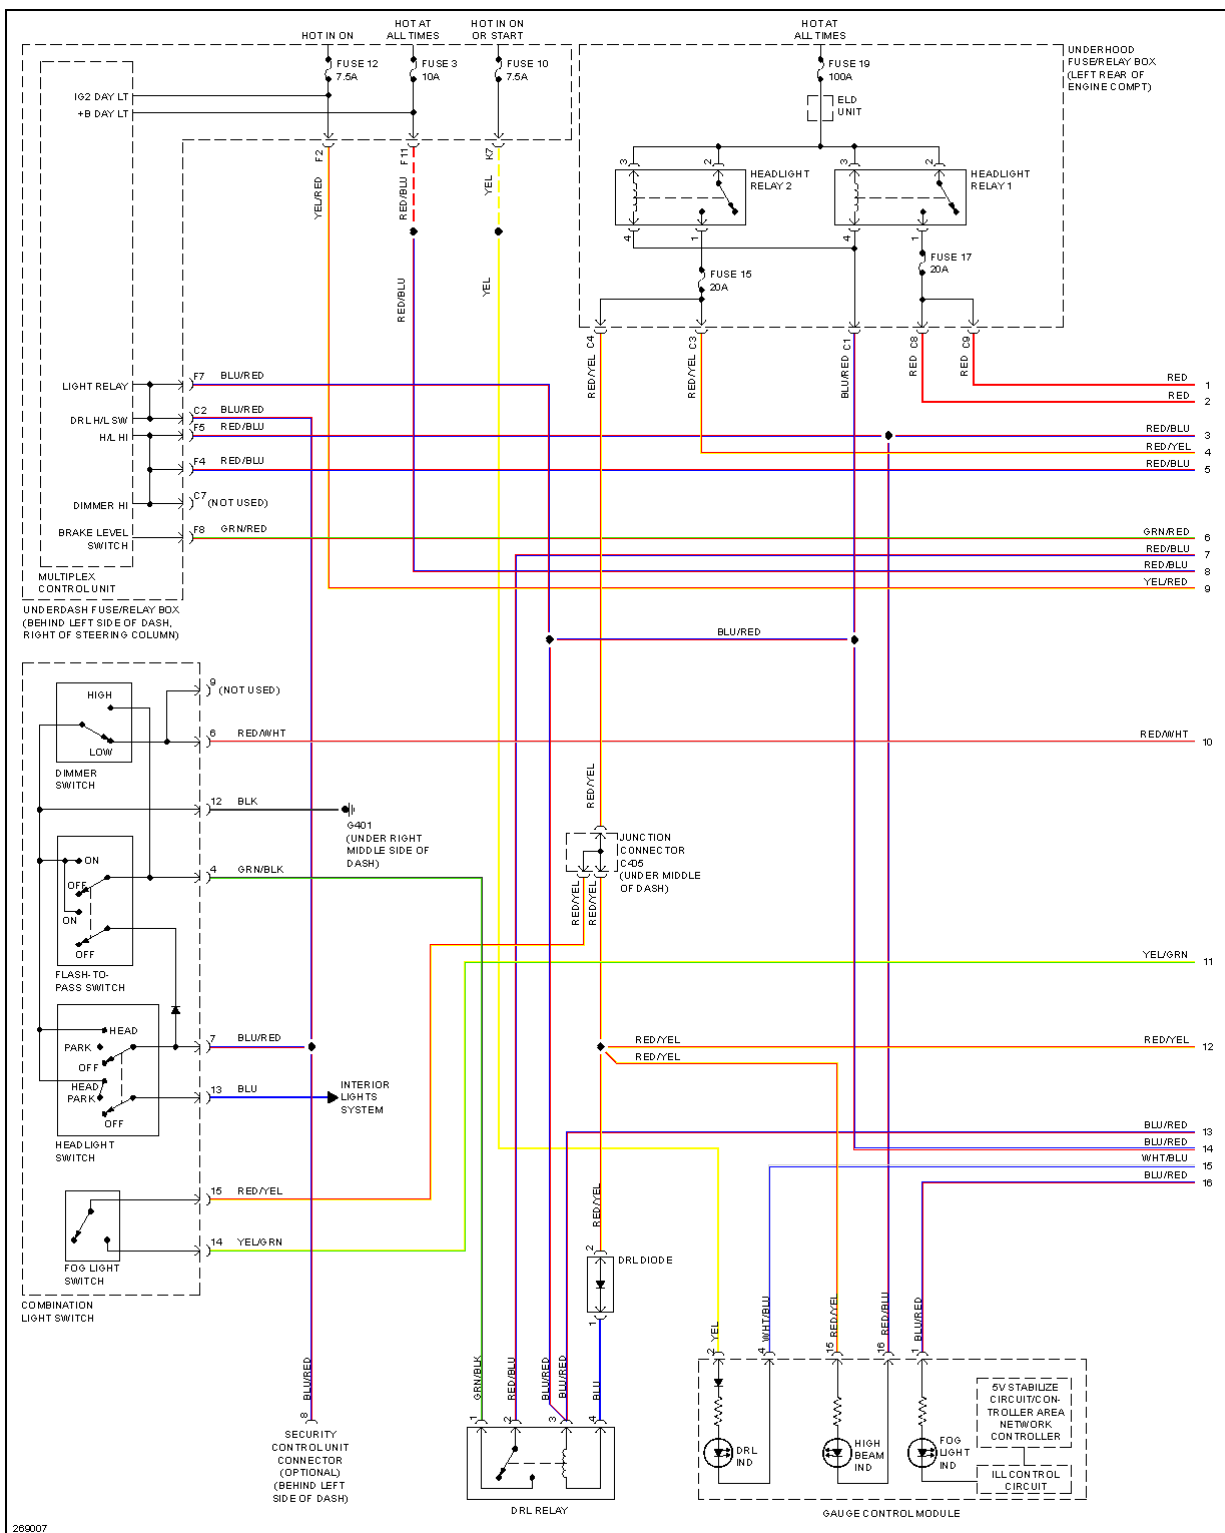

2007 SYSTEM WIRING DIAGRAMS Honda - Element

Fig. 24: Headlights Circuit, LX EX W/ DRL (1 of 2)

2007 Honda Element EX

2007 SYSTEM WIRING DIAGRAMS Honda - Element

2007 Honda Element EX

2007 SYSTEM WIRING DIAGRAMS Honda - Element

Fig. 25: Headlights Circuit, LX EX W/ DRL (2 of 2)

2007 Honda Element EX

2007 SYSTEM WIRING DIAGRAMS Honda - Element

2007 Honda Element EX

2007 SYSTEM WIRING DIAGRAMS Honda - Element

Fig. 26: Headlights Circuit, LX EX W/O DRL

2007 Honda Element EX

2007 SYSTEM WIRING DIAGRAMS Honda - Element

2007 Honda Element EX

2007 SYSTEM WIRING DIAGRAMS Honda - Element

Fig. 27: Headlights Circuit, SC W/ DRL (1 of 2)

2007 Honda Element EX

2007 SYSTEM WIRING DIAGRAMS Honda - Element

2007 Honda Element EX

2007 SYSTEM WIRING DIAGRAMS Honda - Element

Fig. 28: Headlights Circuit, SC W/ DRL (2 of 2)

2007 Honda Element EX

2007 SYSTEM WIRING DIAGRAMS Honda - Element

Fig. 29: Headlights Circuit, SC W/O DRL