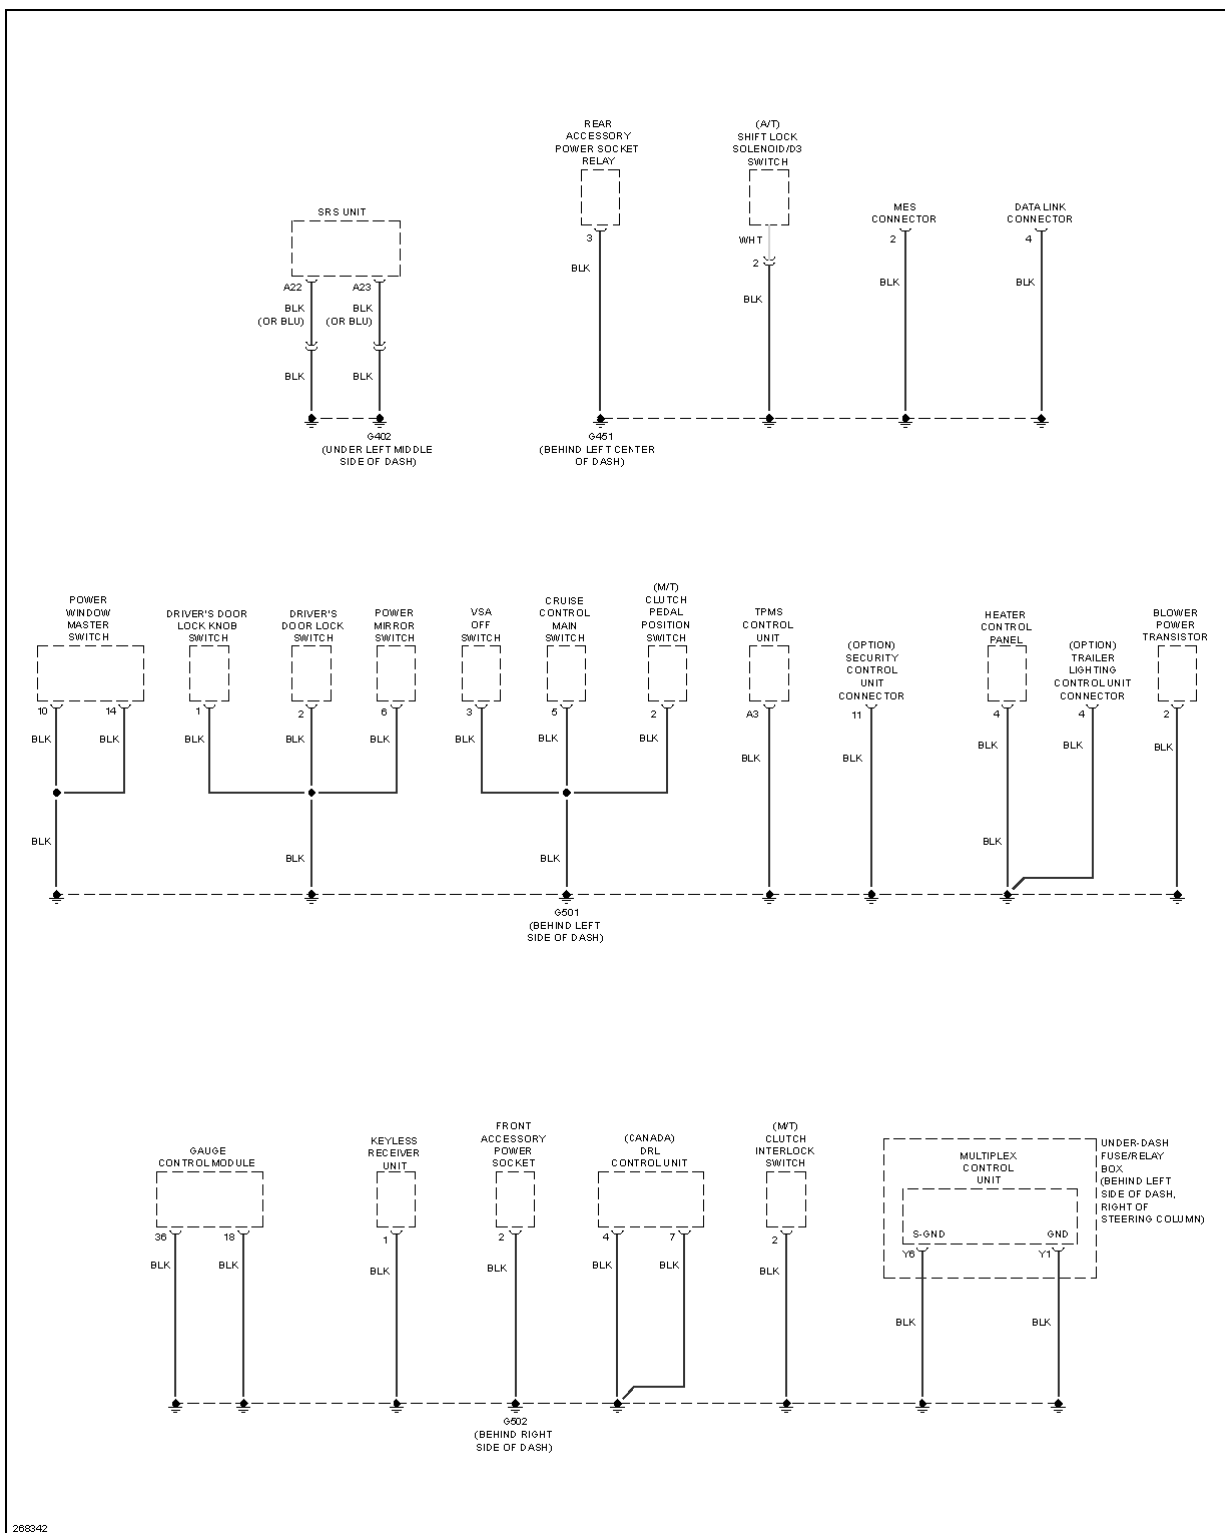

Fig. 21: Ground Distribution Circuit (2 of 4)

2007 Honda Element EX

2007 SYSTEM WIRING DIAGRAMS Honda - Element