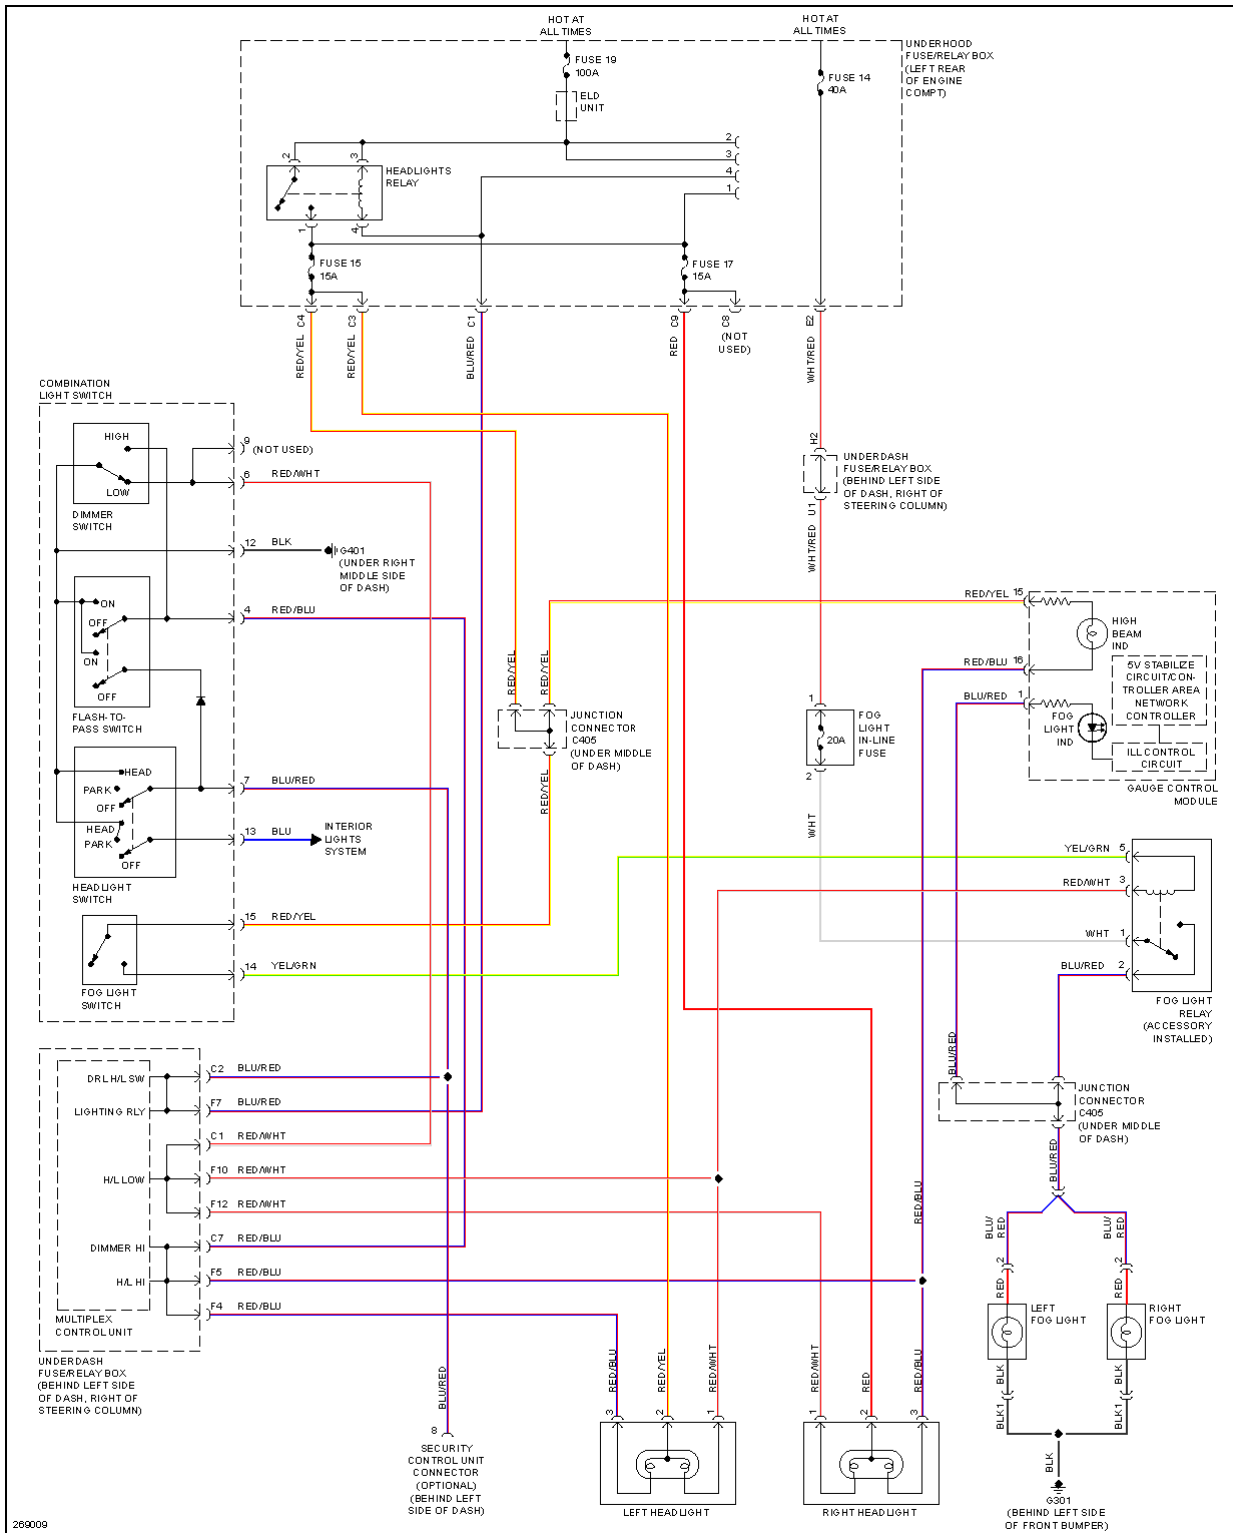

2007 SYSTEM WIRING DIAGRAMS Honda - Element

Fig. 24: Headlights Circuit, LX EX W/ DRL (1 of 2)

2007 Honda Element EX

2007 SYSTEM WIRING DIAGRAMS Honda - Element

2007 Honda Element EX

2007 SYSTEM WIRING DIAGRAMS Honda - Element

Fig. 25: Headlights Circuit, LX EX W/ DRL (2 of 2)

2007 Honda Element EX

2007 SYSTEM WIRING DIAGRAMS Honda - Element

2007 Honda Element EX

2007 SYSTEM WIRING DIAGRAMS Honda - Element

Fig. 26: Headlights Circuit, LX EX W/O DRL