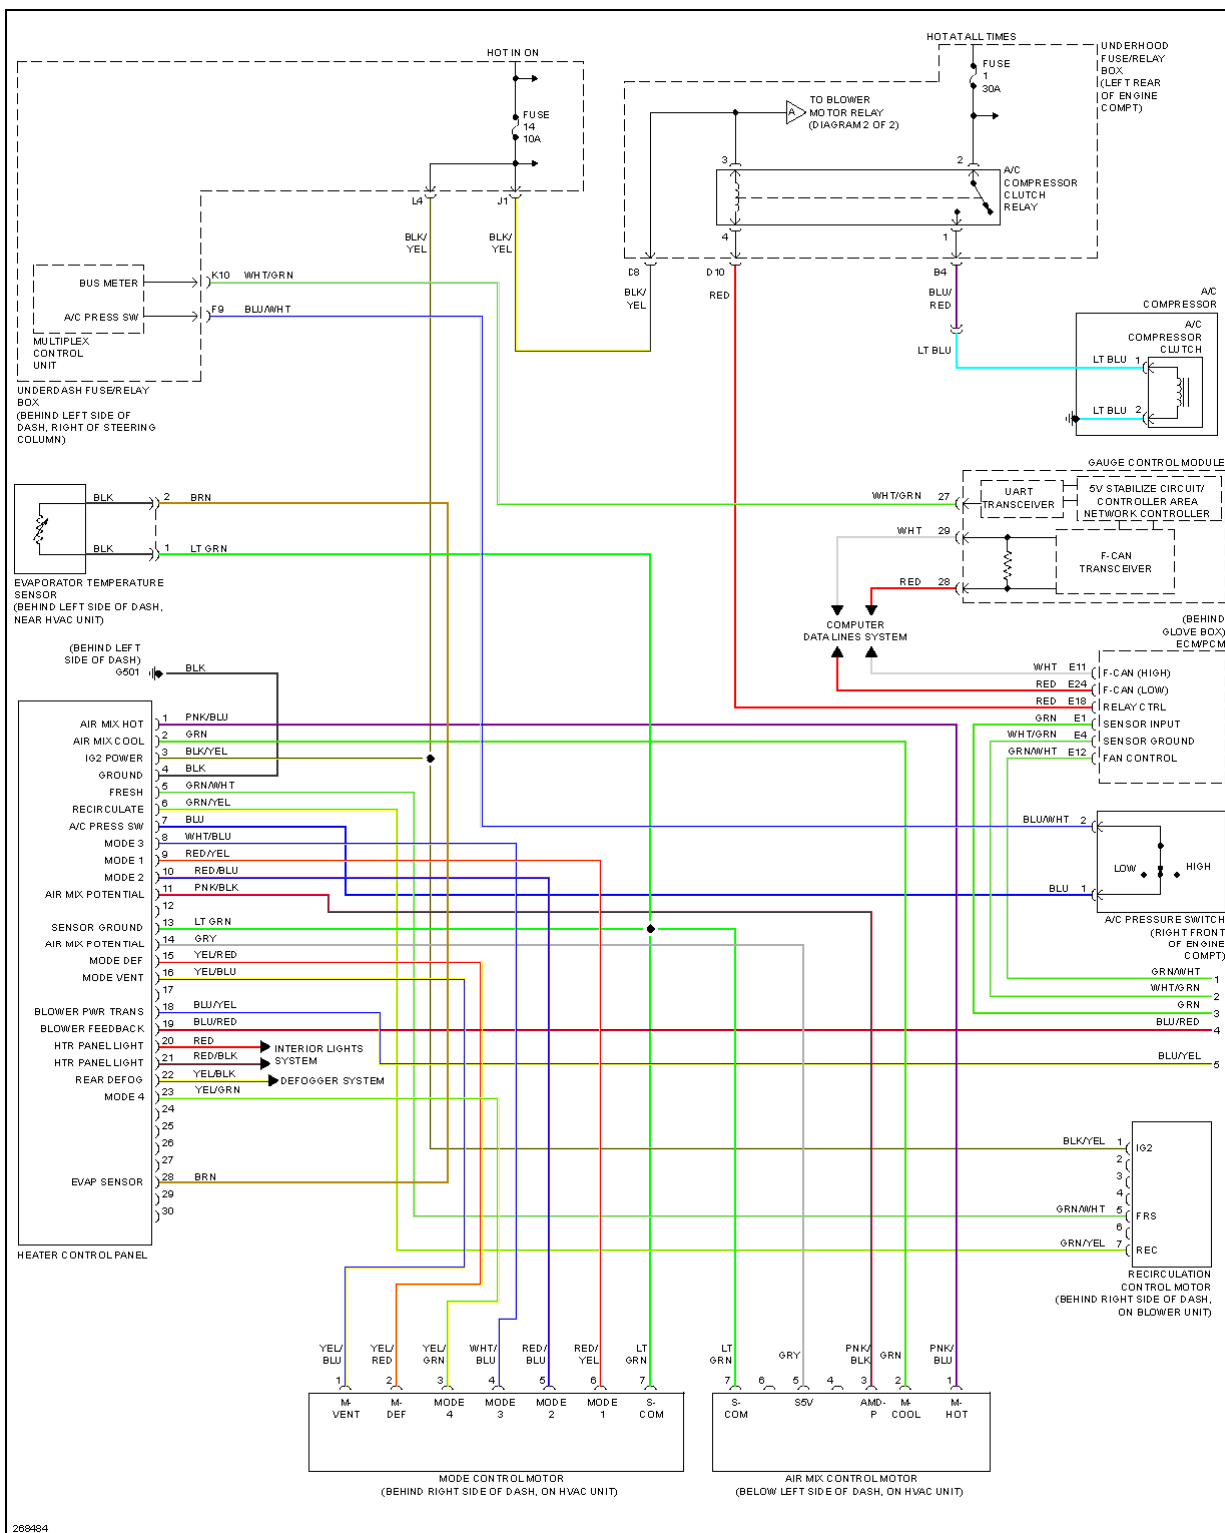

AIR CONDITIONING

2007 Honda Element EX

2007 SYSTEM WIRING DIAGRAMS Honda - Element

2007 Honda Element EX

2007 SYSTEM WIRING DIAGRAMS Honda - Element

Fig. 1: Manual A/C Circuit (1 of 2)

2007 Honda Element EX

2007 SYSTEM WIRING DIAGRAMS Honda - Element

Fig. 2: Manual A/C Circuit (2 of 2)

ANTI-LOCK BRAKES

2007 Honda Element EX

2007 SYSTEM WIRING DIAGRAMS Honda - Element

Fig. 3: Anti-lock Brakes Circuit

ANTI-THEFT

2007 Honda Element EX

2007 SYSTEM WIRING DIAGRAMS Honda - Element

2007 Honda Element EX

2007 SYSTEM WIRING DIAGRAMS Honda - Element

Fig. 4: Forced Entry Circuit, Accessory

2007 Honda Element EX

2007 SYSTEM WIRING DIAGRAMS Honda - Element