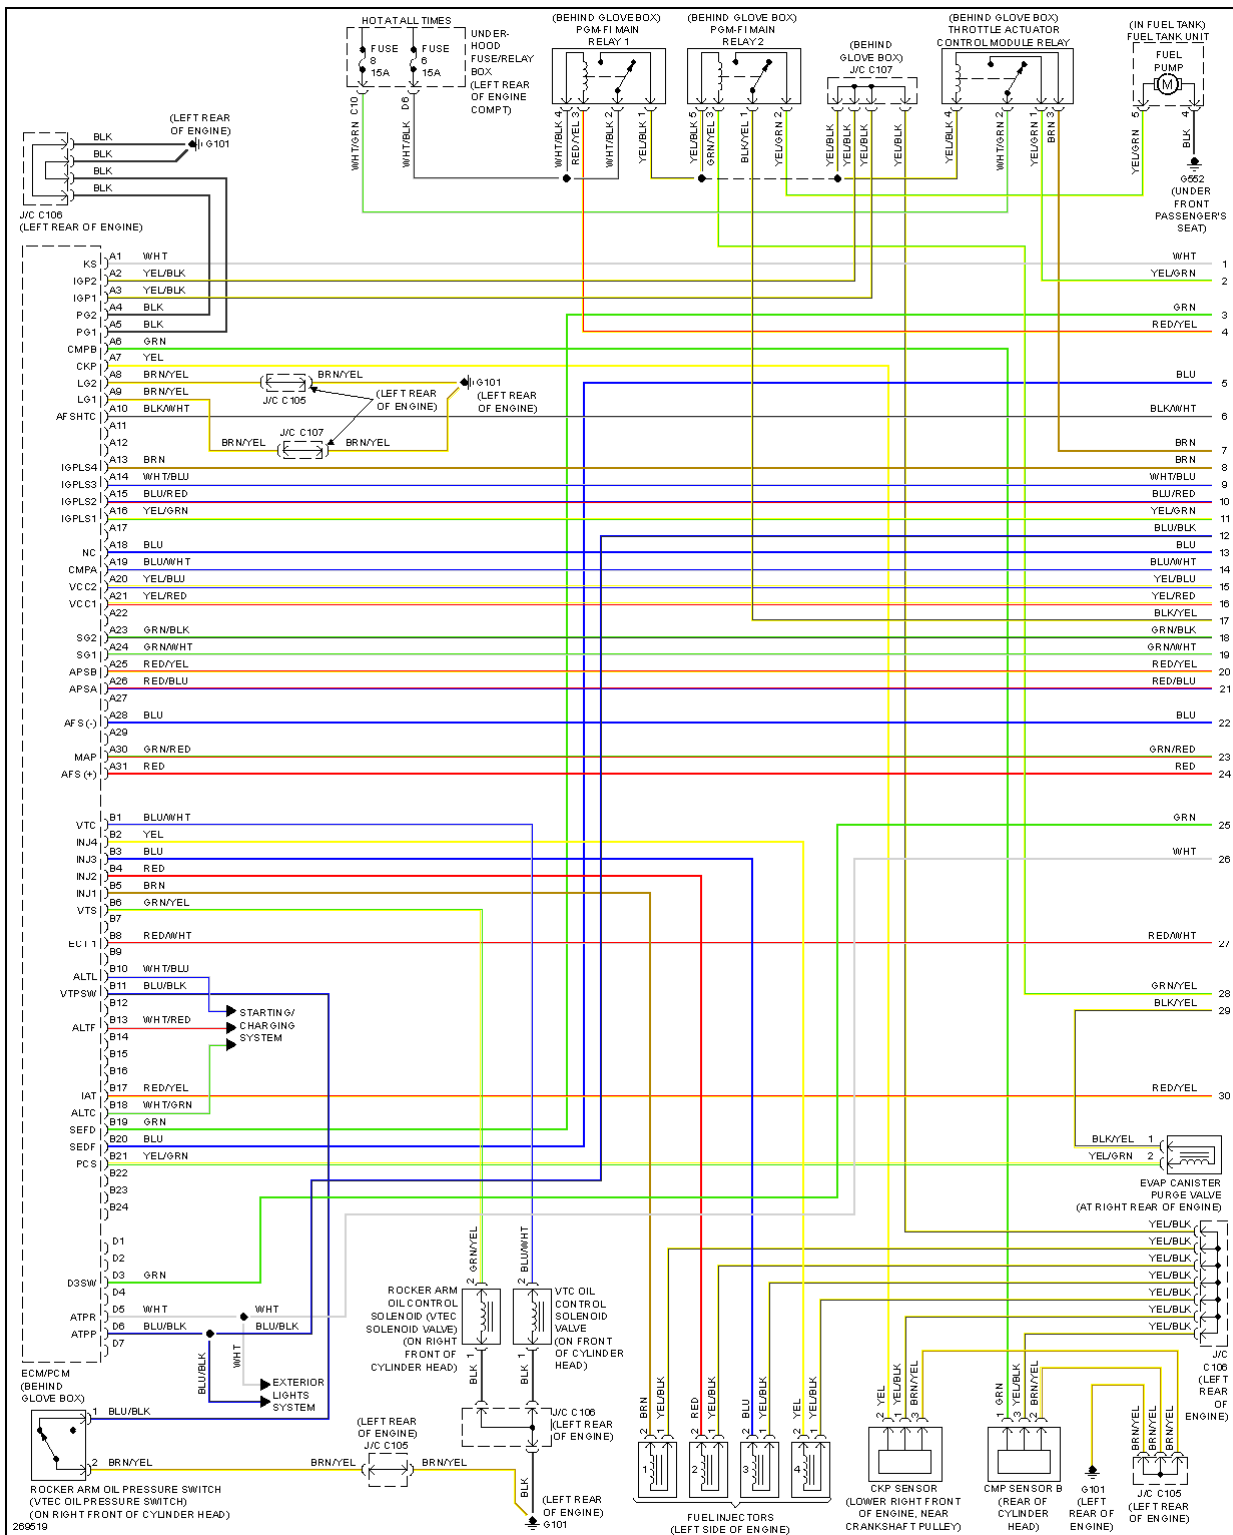

2007 Honda Element EX

2007 SYSTEM WIRING DIAGRAMS Honda - Element

Fig. 9: Cruise Control Circuit (1 of 2)

2007 Honda Element EX

2007 SYSTEM WIRING DIAGRAMS Honda - Element

Fig. 10: Cruise Control Circuit (2 of 2)

DEFOGGERS

2007 Honda Element EX

2007 SYSTEM WIRING DIAGRAMS Honda - Element

Fig. 11: Defoggers Circuit

ENGINE PERFORMANCE

2.4L

2007 Honda Element EX

2007 SYSTEM WIRING DIAGRAMS Honda - Element

2007 Honda Element EX

2007 SYSTEM WIRING DIAGRAMS Honda - Element

Fig. 12: 2.4L, Engine Performance Circuit (1 of 4)

2007 Honda Element EX

2007 SYSTEM WIRING DIAGRAMS Honda - Element

2007 Honda Element EX

2007 SYSTEM WIRING DIAGRAMS Honda - Element