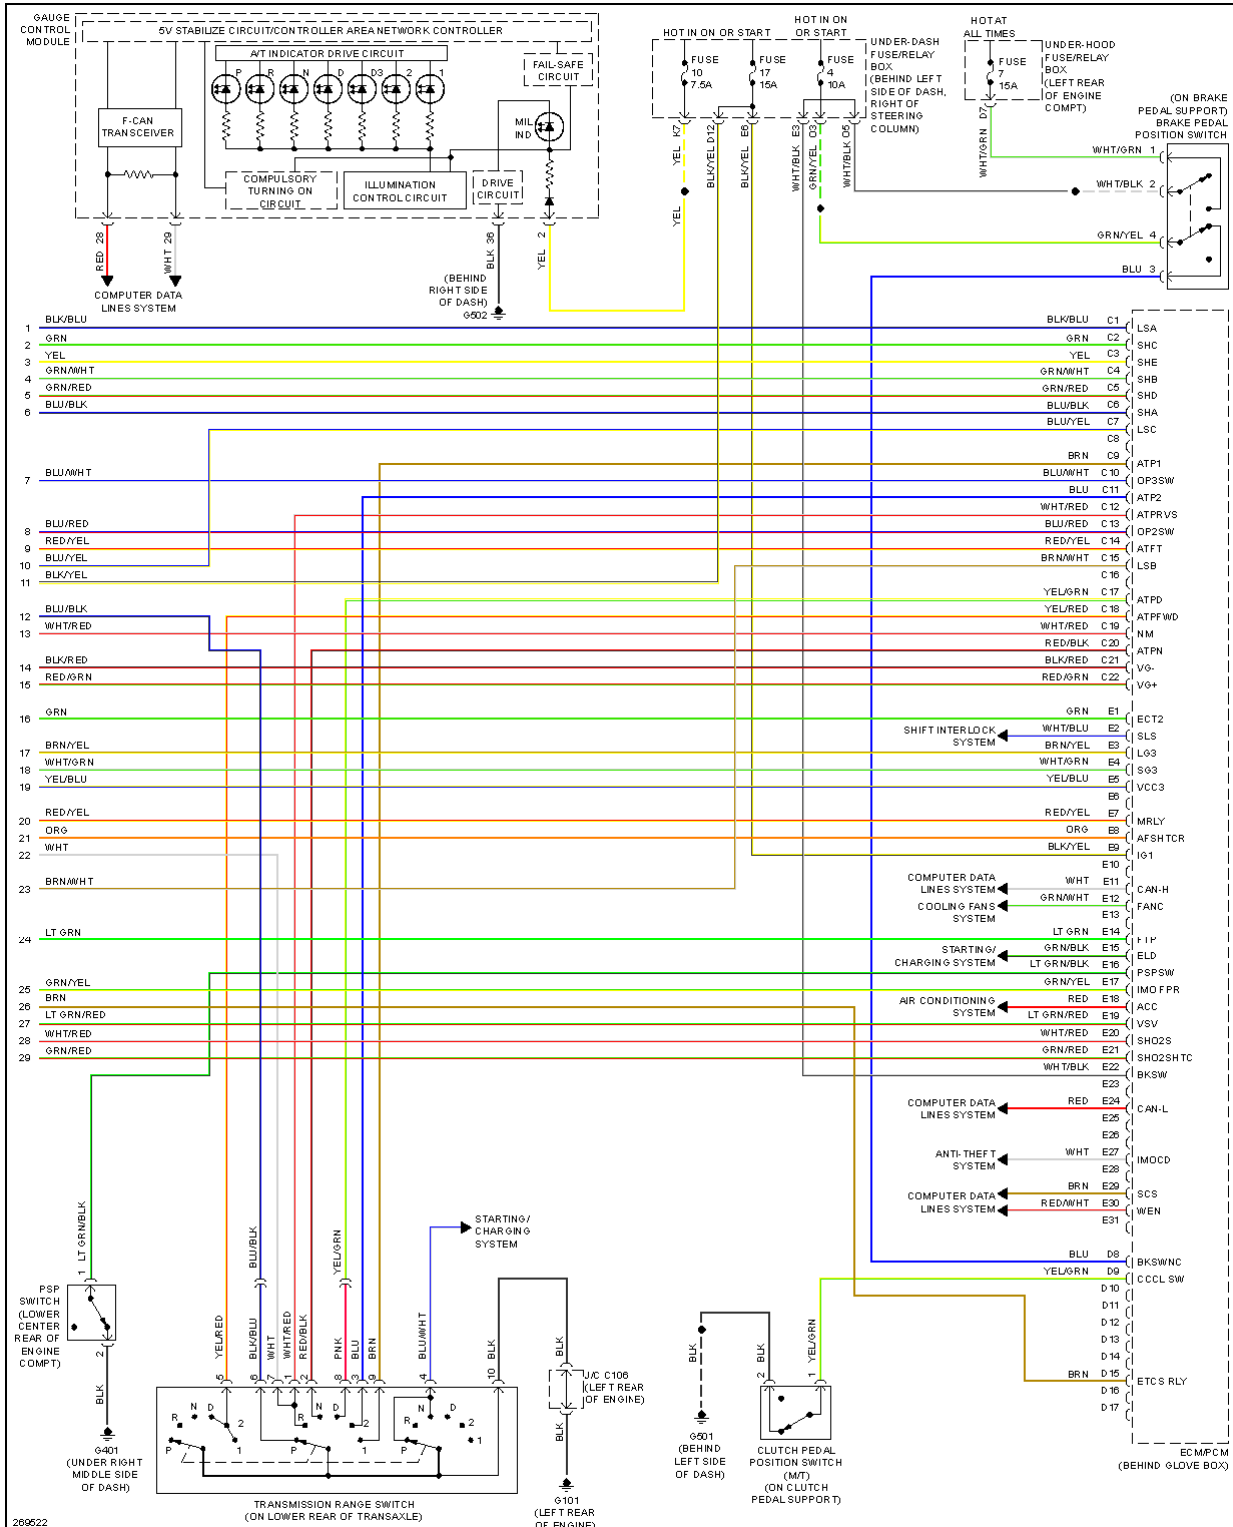

Fig. 13: 2.4L, Engine Performance Circuit (2 of 4)

2007 Honda Element EX

2007 SYSTEM WIRING DIAGRAMS Honda - Element

2007 Honda Element EX

2007 SYSTEM WIRING DIAGRAMS Honda - Element

Fig. 14: 2.4L, Engine Performance Circuit (3 of 4)

2007 Honda Element EX

2007 SYSTEM WIRING DIAGRAMS Honda - Element

Fig. 15: 2.4L, Engine Performance Circuit (4 of 4)

EXTERIOR LIGHTS

2007 Honda Element EX

2007 SYSTEM WIRING DIAGRAMS Honda - Element

2007 Honda Element EX

2007 SYSTEM WIRING DIAGRAMS Honda - Element

Fig. 16: Back-up Lamps Circuit, A/T

2007 Honda Element EX

2007 SYSTEM WIRING DIAGRAMS Honda - Element

2007 Honda Element EX

2007 SYSTEM WIRING DIAGRAMS Honda - Element