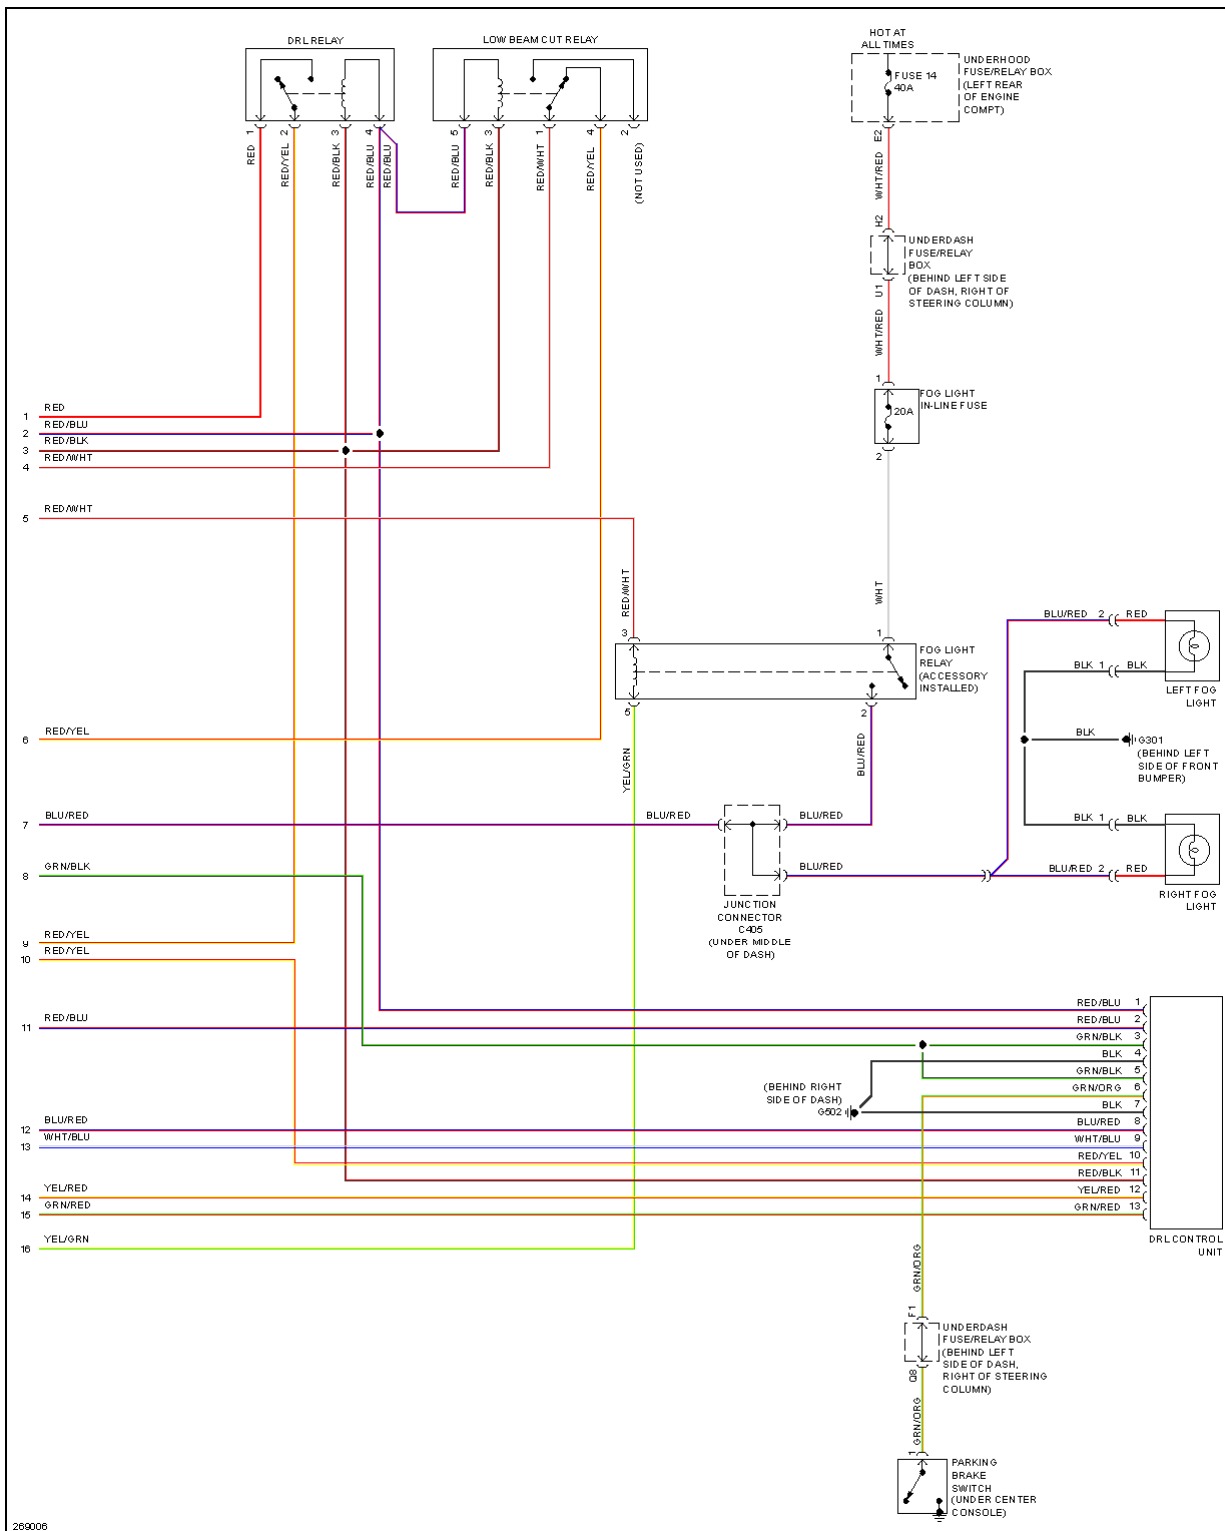

Fig. 21: Ground Distribution Circuit (2 of 4)

2007 Honda Element EX

2007 SYSTEM WIRING DIAGRAMS Honda - Element

2007 Honda Element EX

2007 SYSTEM WIRING DIAGRAMS Honda - Element

Fig. 22: Ground Distribution Circuit (3 of 4)

2007 Honda Element EX

2007 SYSTEM WIRING DIAGRAMS Honda - Element

Fig. 23: Ground Distribution Circuit (4 of 4)

HEADLIGHTS

2007 Honda Element EX

2007 SYSTEM WIRING DIAGRAMS Honda - Element

2007 Honda Element EX

2007 SYSTEM WIRING DIAGRAMS Honda - Element

Fig. 24: Headlights Circuit, LX EX W/ DRL (1 of 2)

2007 Honda Element EX

2007 SYSTEM WIRING DIAGRAMS Honda - Element

2007 Honda Element EX

2007 SYSTEM WIRING DIAGRAMS Honda - Element

Fig. 25: Headlights Circuit, LX EX W/ DRL (2 of 2)

2007 Honda Element EX

2007 SYSTEM WIRING DIAGRAMS Honda - Element

2007 Honda Element EX

2007 SYSTEM WIRING DIAGRAMS Honda - Element

Fig. 26: Headlights Circuit, LX EX W/O DRL