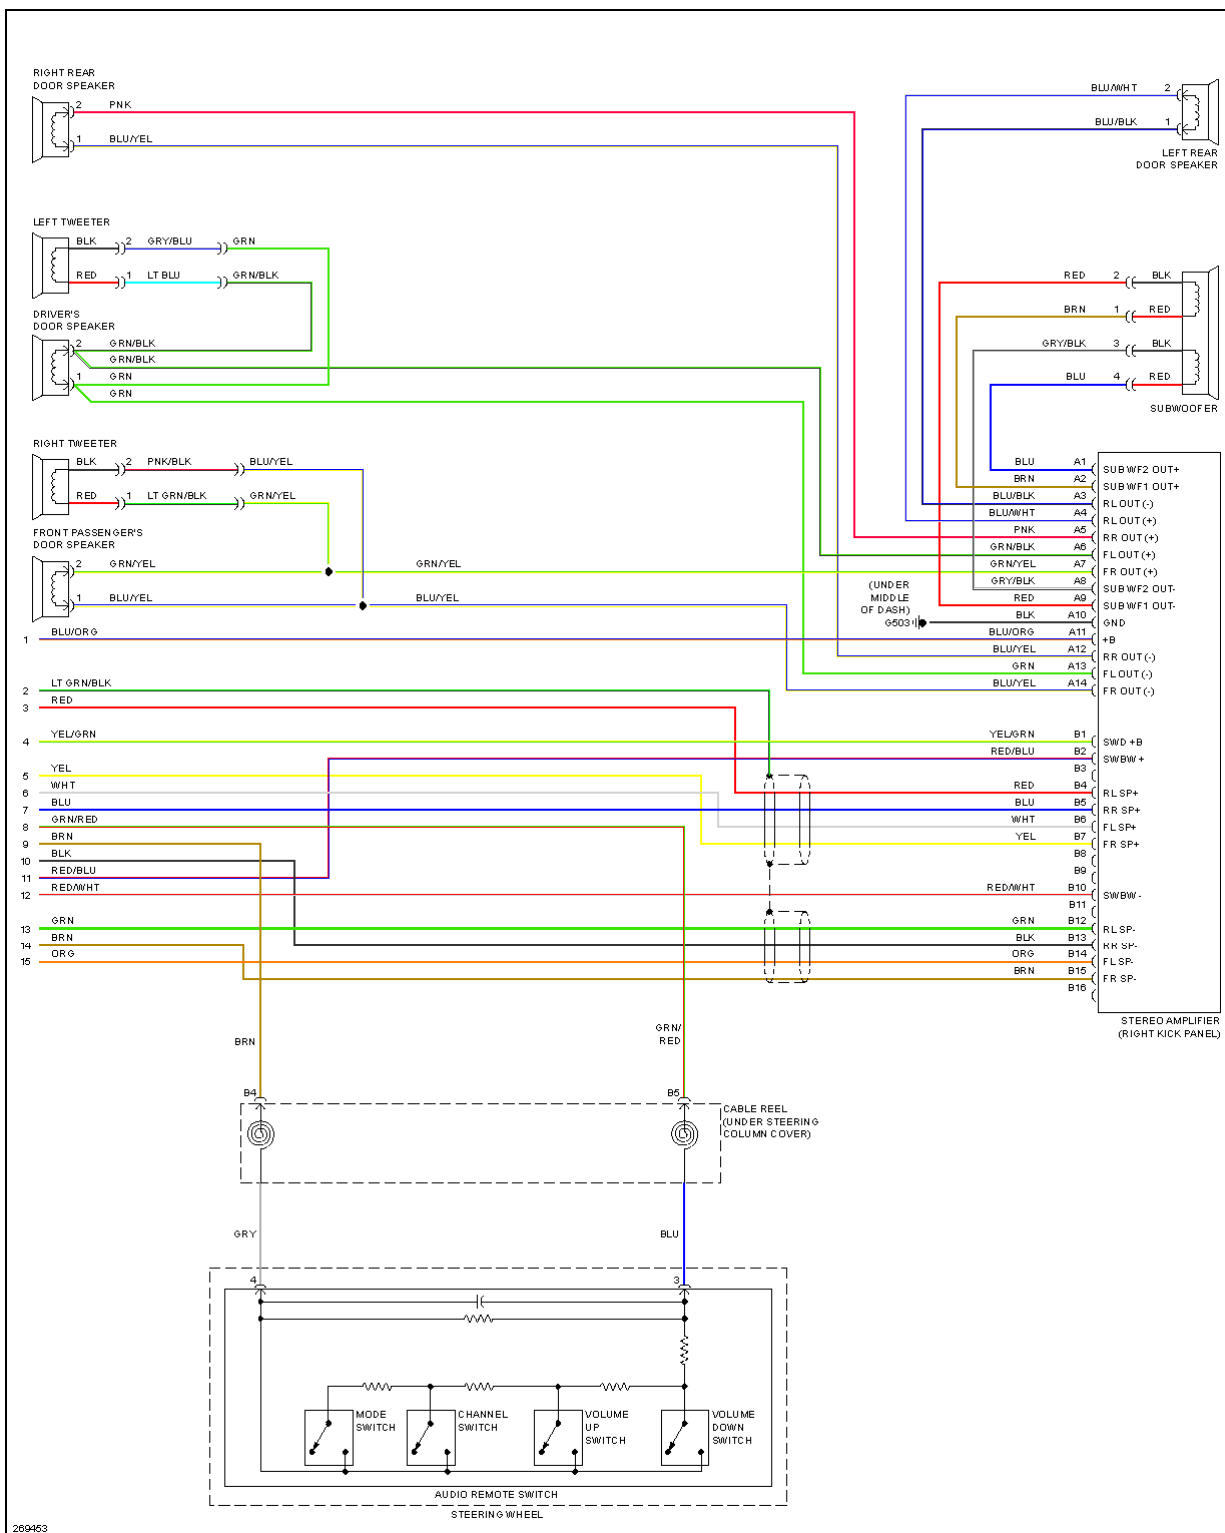

2007 Honda Element EX

2007 SYSTEM WIRING DIAGRAMS Honda - Element

2007 Honda Element EX

2007 SYSTEM WIRING DIAGRAMS Honda - Element

Fig. 45: Radio Circuit, LX

2007 Honda Element EX

2007 SYSTEM WIRING DIAGRAMS Honda - Element

2007 Honda Element EX

2007 SYSTEM WIRING DIAGRAMS Honda - Element

Fig. 46: Radio Circuit, USA: EX & SC (1 of 2)

2007 Honda Element EX

2007 SYSTEM WIRING DIAGRAMS Honda - Element

Fig. 47: Radio Circuit, USA: EX & SC (2 of 2)

SHIFT INTERLOCK

2007 Honda Element EX

2007 SYSTEM WIRING DIAGRAMS Honda - Element

Fig. 48: Shift Interlock Circuit

STARTING/CHARGING

2007 Honda Element EX

2007 SYSTEM WIRING DIAGRAMS Honda - Element

2007 Honda Element EX