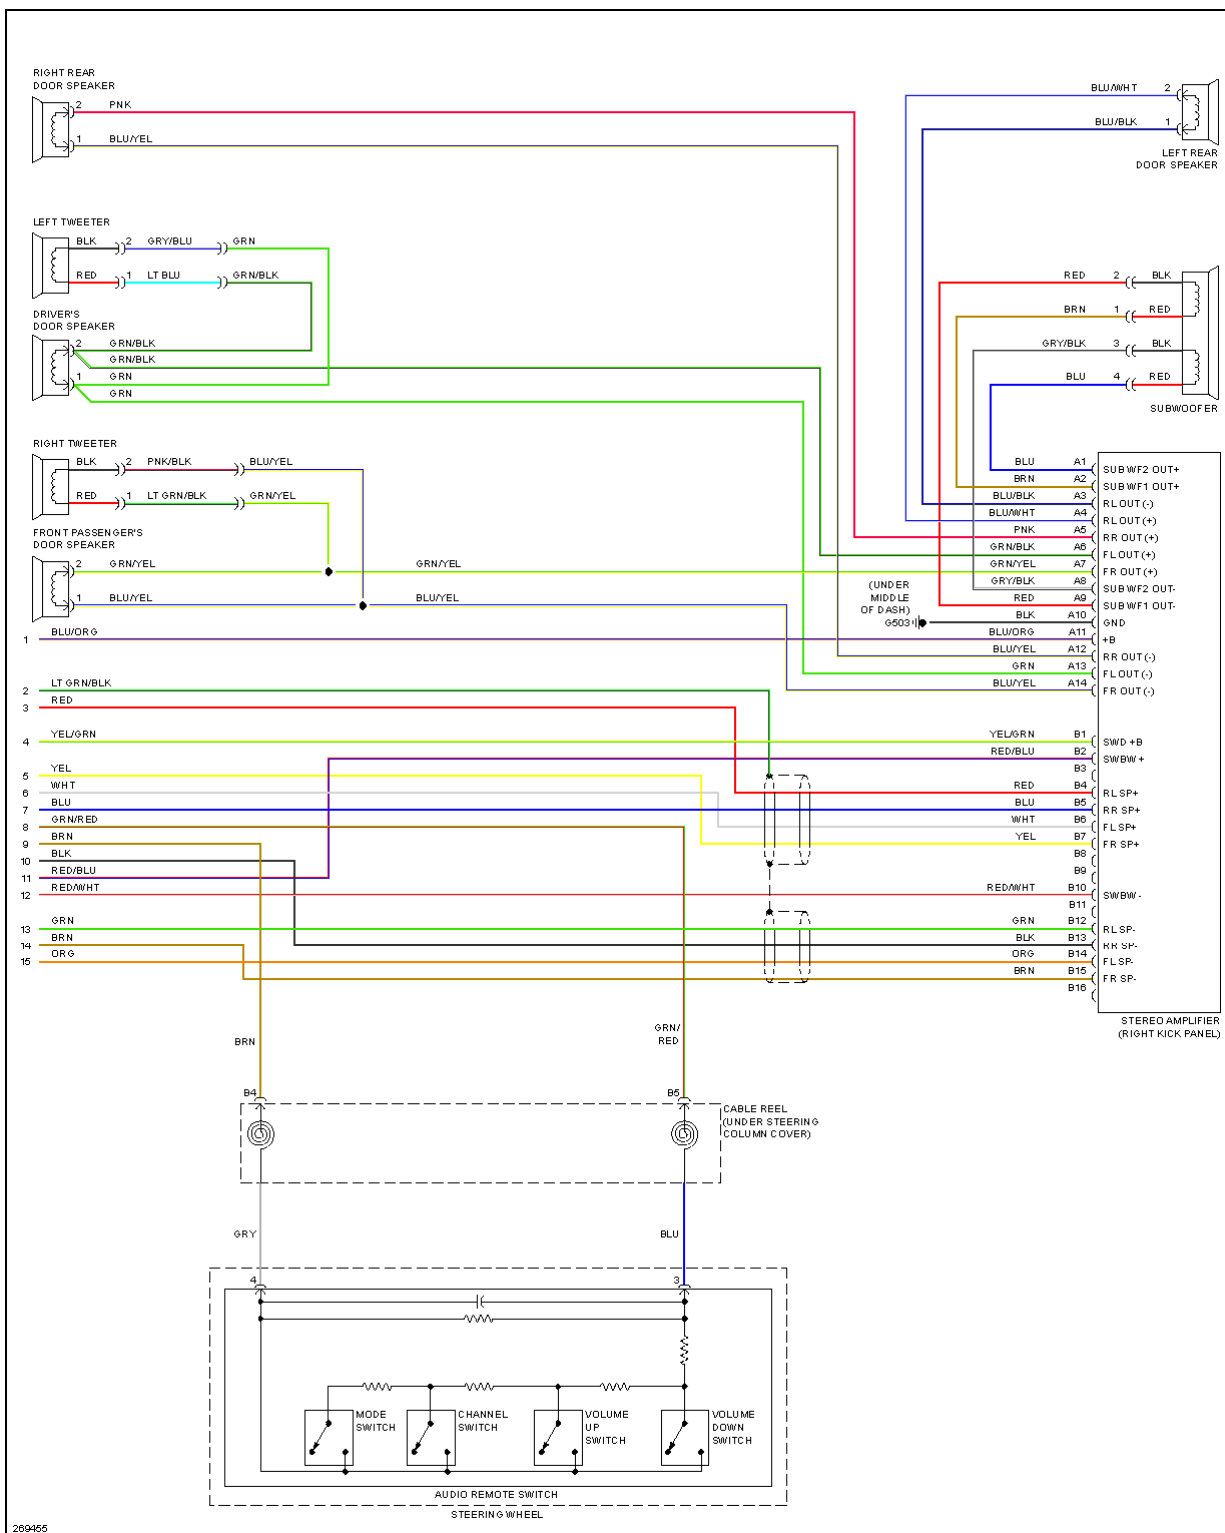

POWER WINDOWS

2007 Honda Element EX

2007 SYSTEM WIRING DIAGRAMS Honda - Element

Fig. 41: Power Windows Circuit

RADIO

2007 Honda Element EX

2007 SYSTEM WIRING DIAGRAMS Honda - Element

2007 Honda Element EX

2007 SYSTEM WIRING DIAGRAMS Honda - Element

Fig. 42: Music Link Circuit, Accessory

2007 Honda Element EX

2007 SYSTEM WIRING DIAGRAMS Honda - Element

2007 Honda Element EX

2007 SYSTEM WIRING DIAGRAMS Honda - Element

Fig. 43: Radio Circuit, Canada: EX & SC (1 of 2)

2007 Honda Element EX

2007 SYSTEM WIRING DIAGRAMS Honda - Element

2007 Honda Element EX

2007 SYSTEM WIRING DIAGRAMS Honda - Element

Fig. 44: Radio Circuit, Canada: EX & SC (2 of 2)