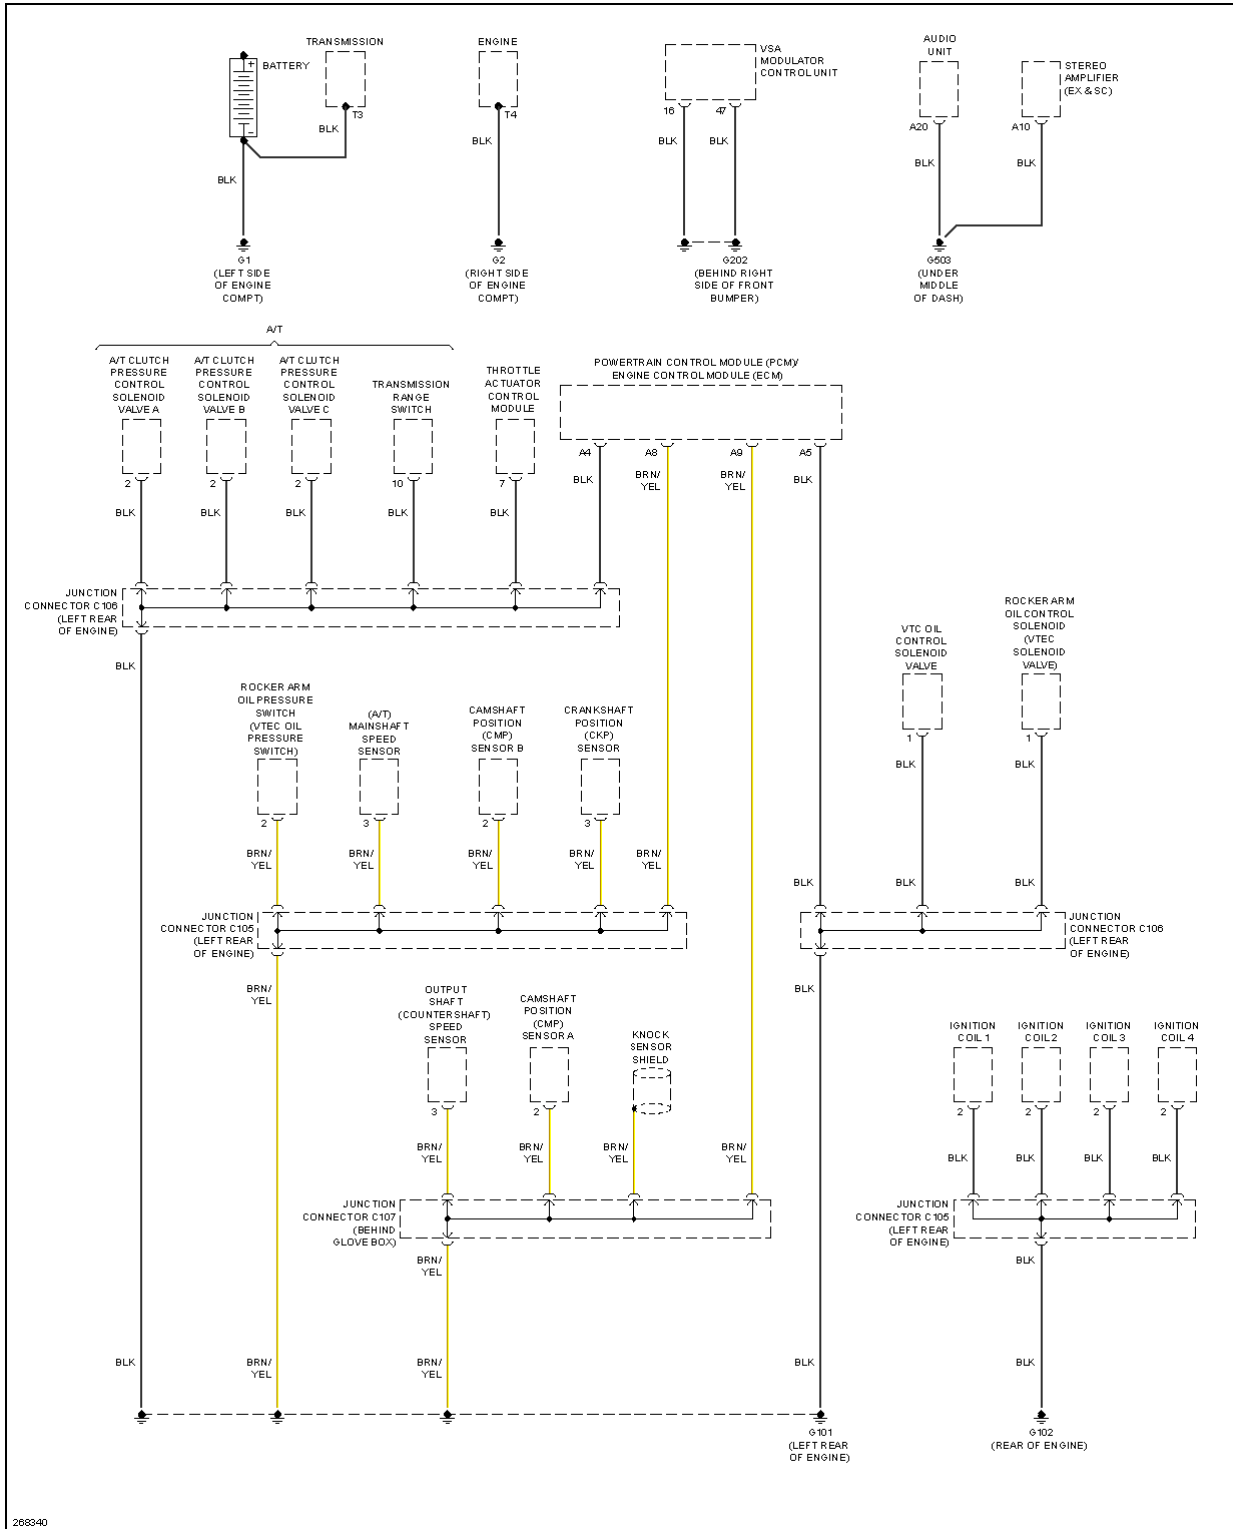

2007 Honda Element EX

2007 SYSTEM WIRING DIAGRAMS Honda - Element

Fig. 19: Exterior Lamps Circuit (2 of 2)

GROUND DISTRIBUTION

2007 Honda Element EX

2007 SYSTEM WIRING DIAGRAMS Honda - Element

2007 Honda Element EX