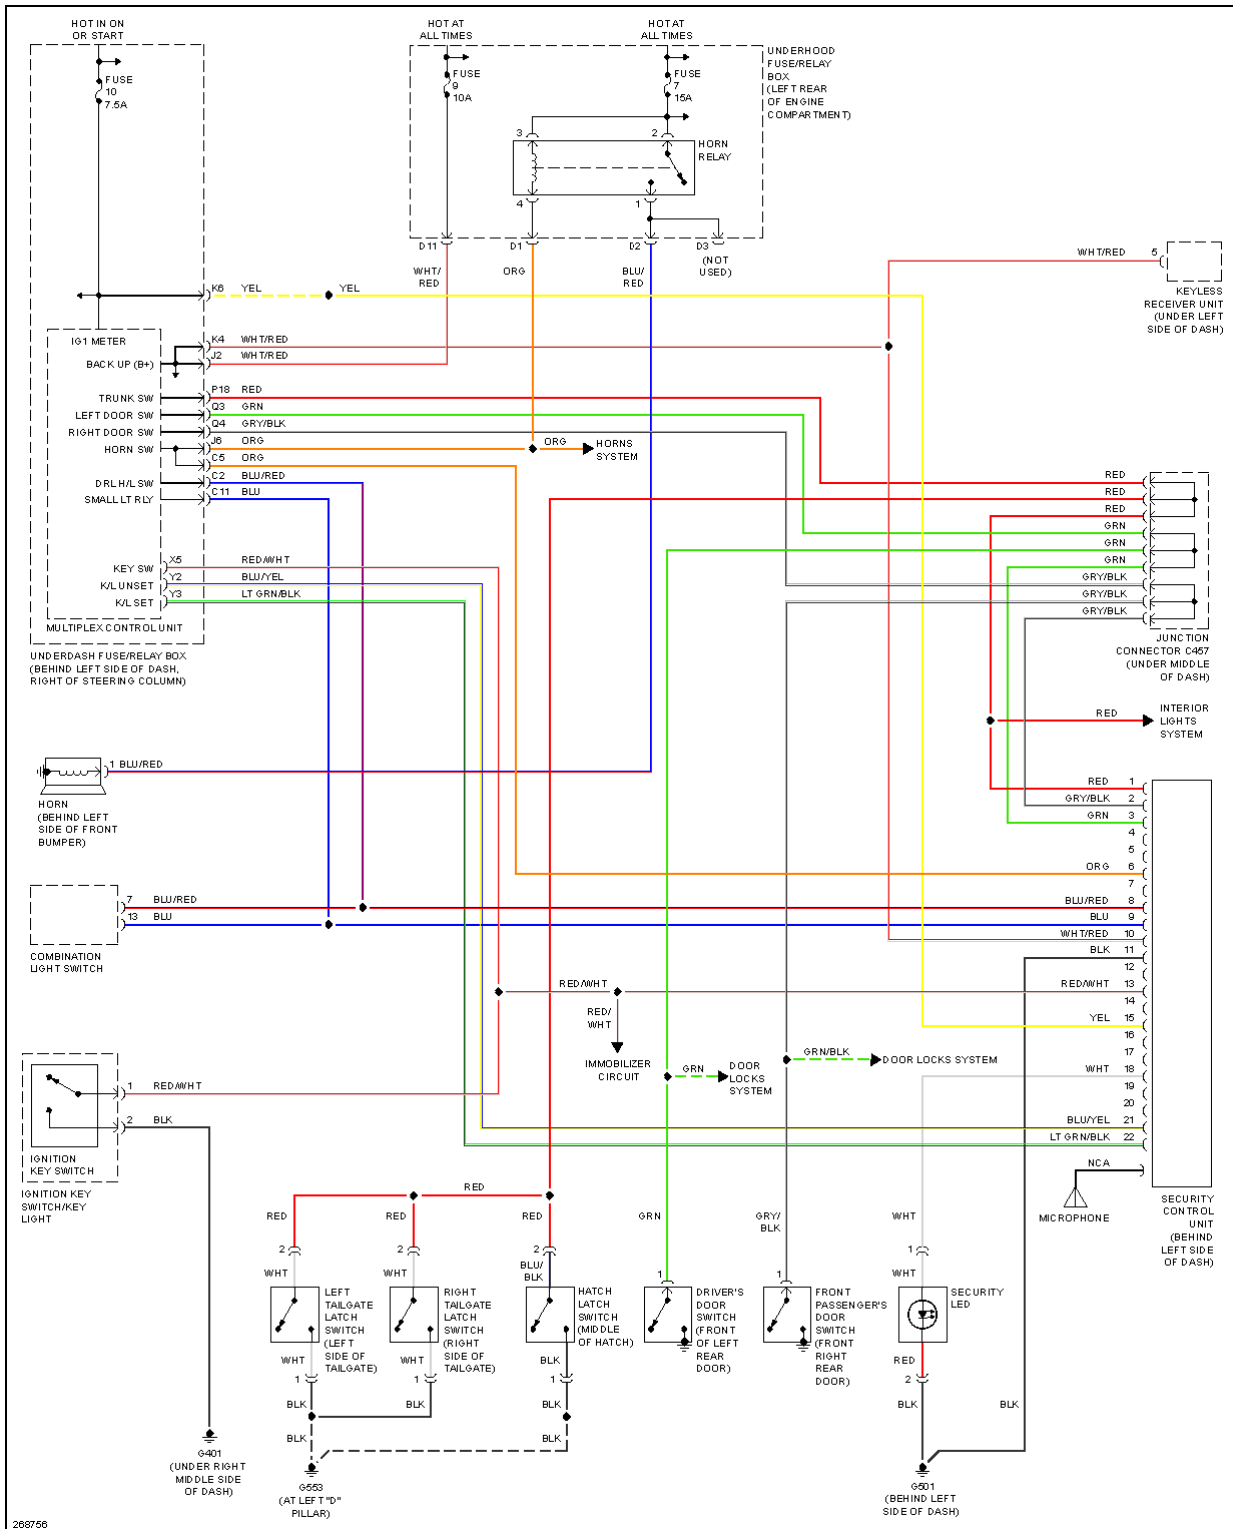

AIR CONDITIONING

2007 Honda Element EX

2007 SYSTEM WIRING DIAGRAMS Honda - Element

2007 Honda Element EX

2007 SYSTEM WIRING DIAGRAMS Honda - Element

Fig. 1: Manual A/C Circuit (1 of 2)

2007 Honda Element EX

2007 SYSTEM WIRING DIAGRAMS Honda - Element

Fig. 2: Manual A/C Circuit (2 of 2)

ANTI-LOCK BRAKES

2007 Honda Element EX

2007 SYSTEM WIRING DIAGRAMS Honda - Element

Fig. 3: Anti-lock Brakes Circuit

ANTI-THEFT

2007 Honda Element EX

2007 SYSTEM WIRING DIAGRAMS Honda - Element

2007 Honda Element EX

2007 SYSTEM WIRING DIAGRAMS Honda - Element

Fig. 4: Forced Entry Circuit, Accessory

2007 Honda Element EX

2007 SYSTEM WIRING DIAGRAMS Honda - Element

Fig. 5: Immobilizer Circuit

BODY CONTROL MODULES

2007 Honda Element EX

2007 SYSTEM WIRING DIAGRAMS Honda - Element

Fig. 6: Body Control Modules Circuit

COMPUTER DATA LINES

2007 Honda Element EX

2007 SYSTEM WIRING DIAGRAMS Honda - Element