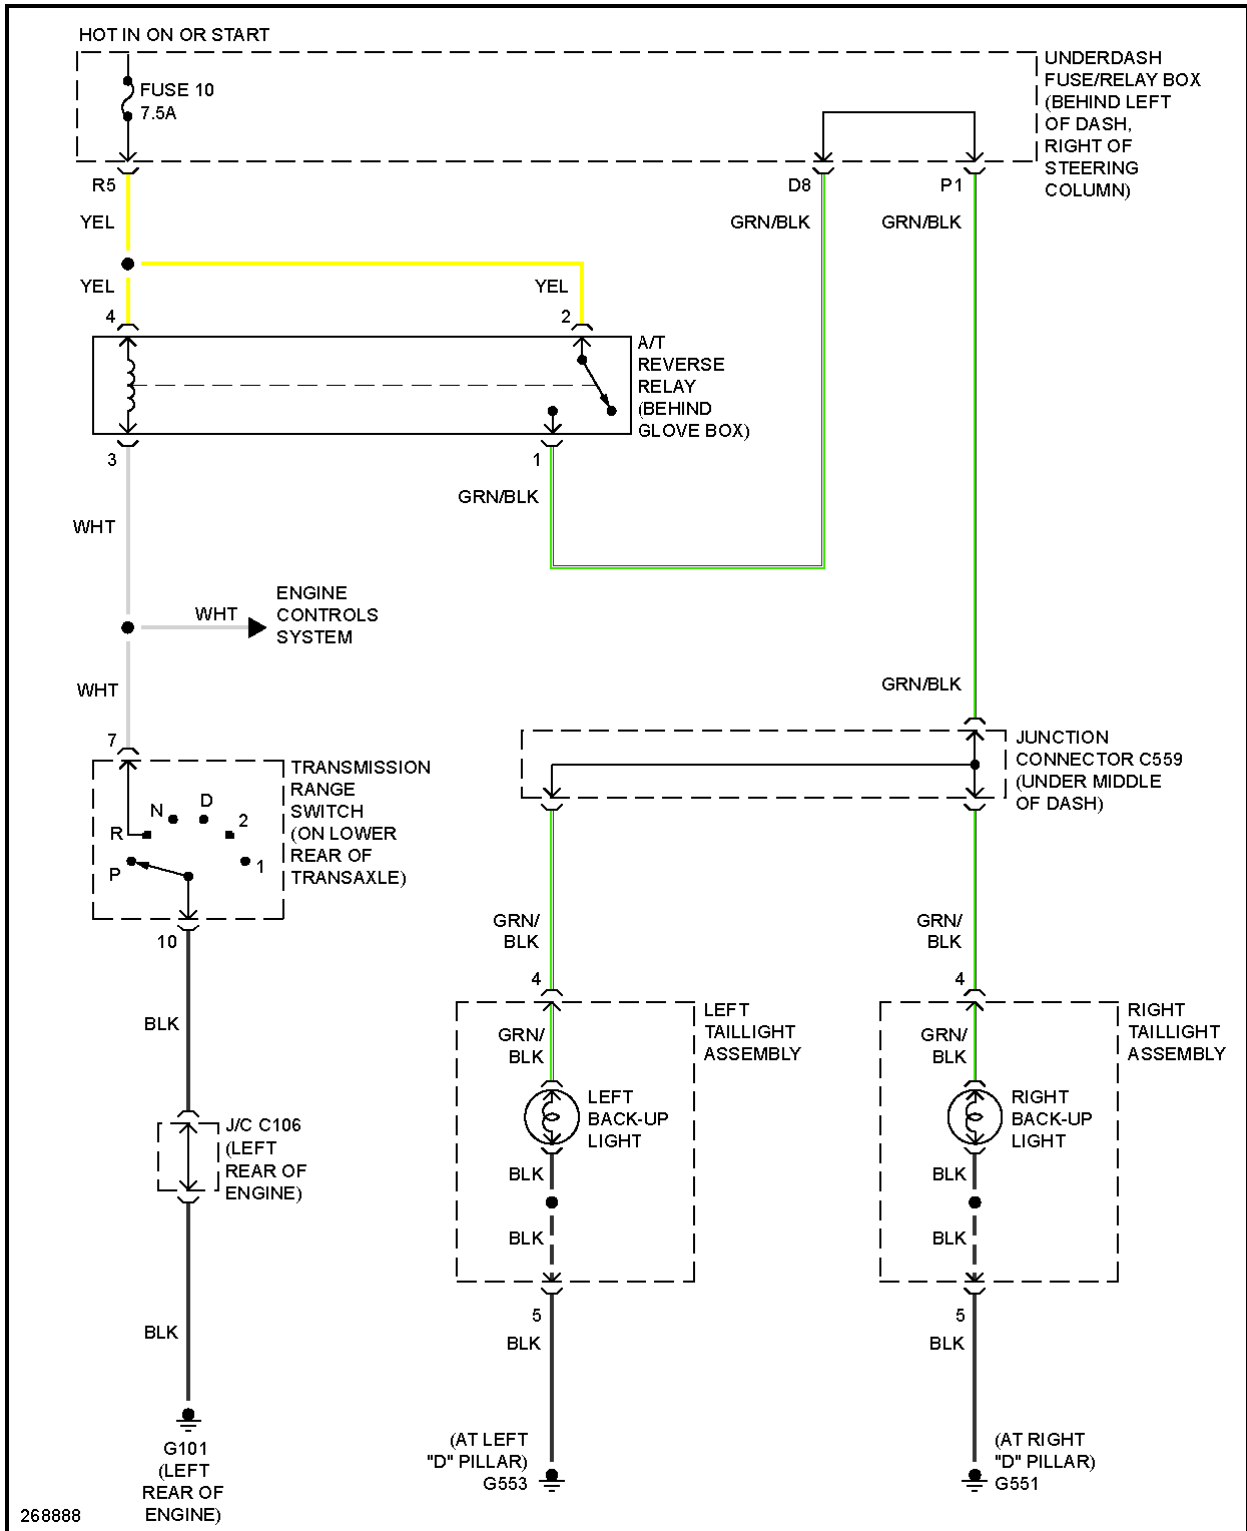

2007 Honda Element EX

2007 SYSTEM WIRING DIAGRAMS Honda - Element

Fig. 15: 2.4L, Engine Performance Circuit (4 of 4)

EXTERIOR LIGHTS

2007 Honda Element EX

2007 SYSTEM WIRING DIAGRAMS Honda - Element

2007 Honda Element EX