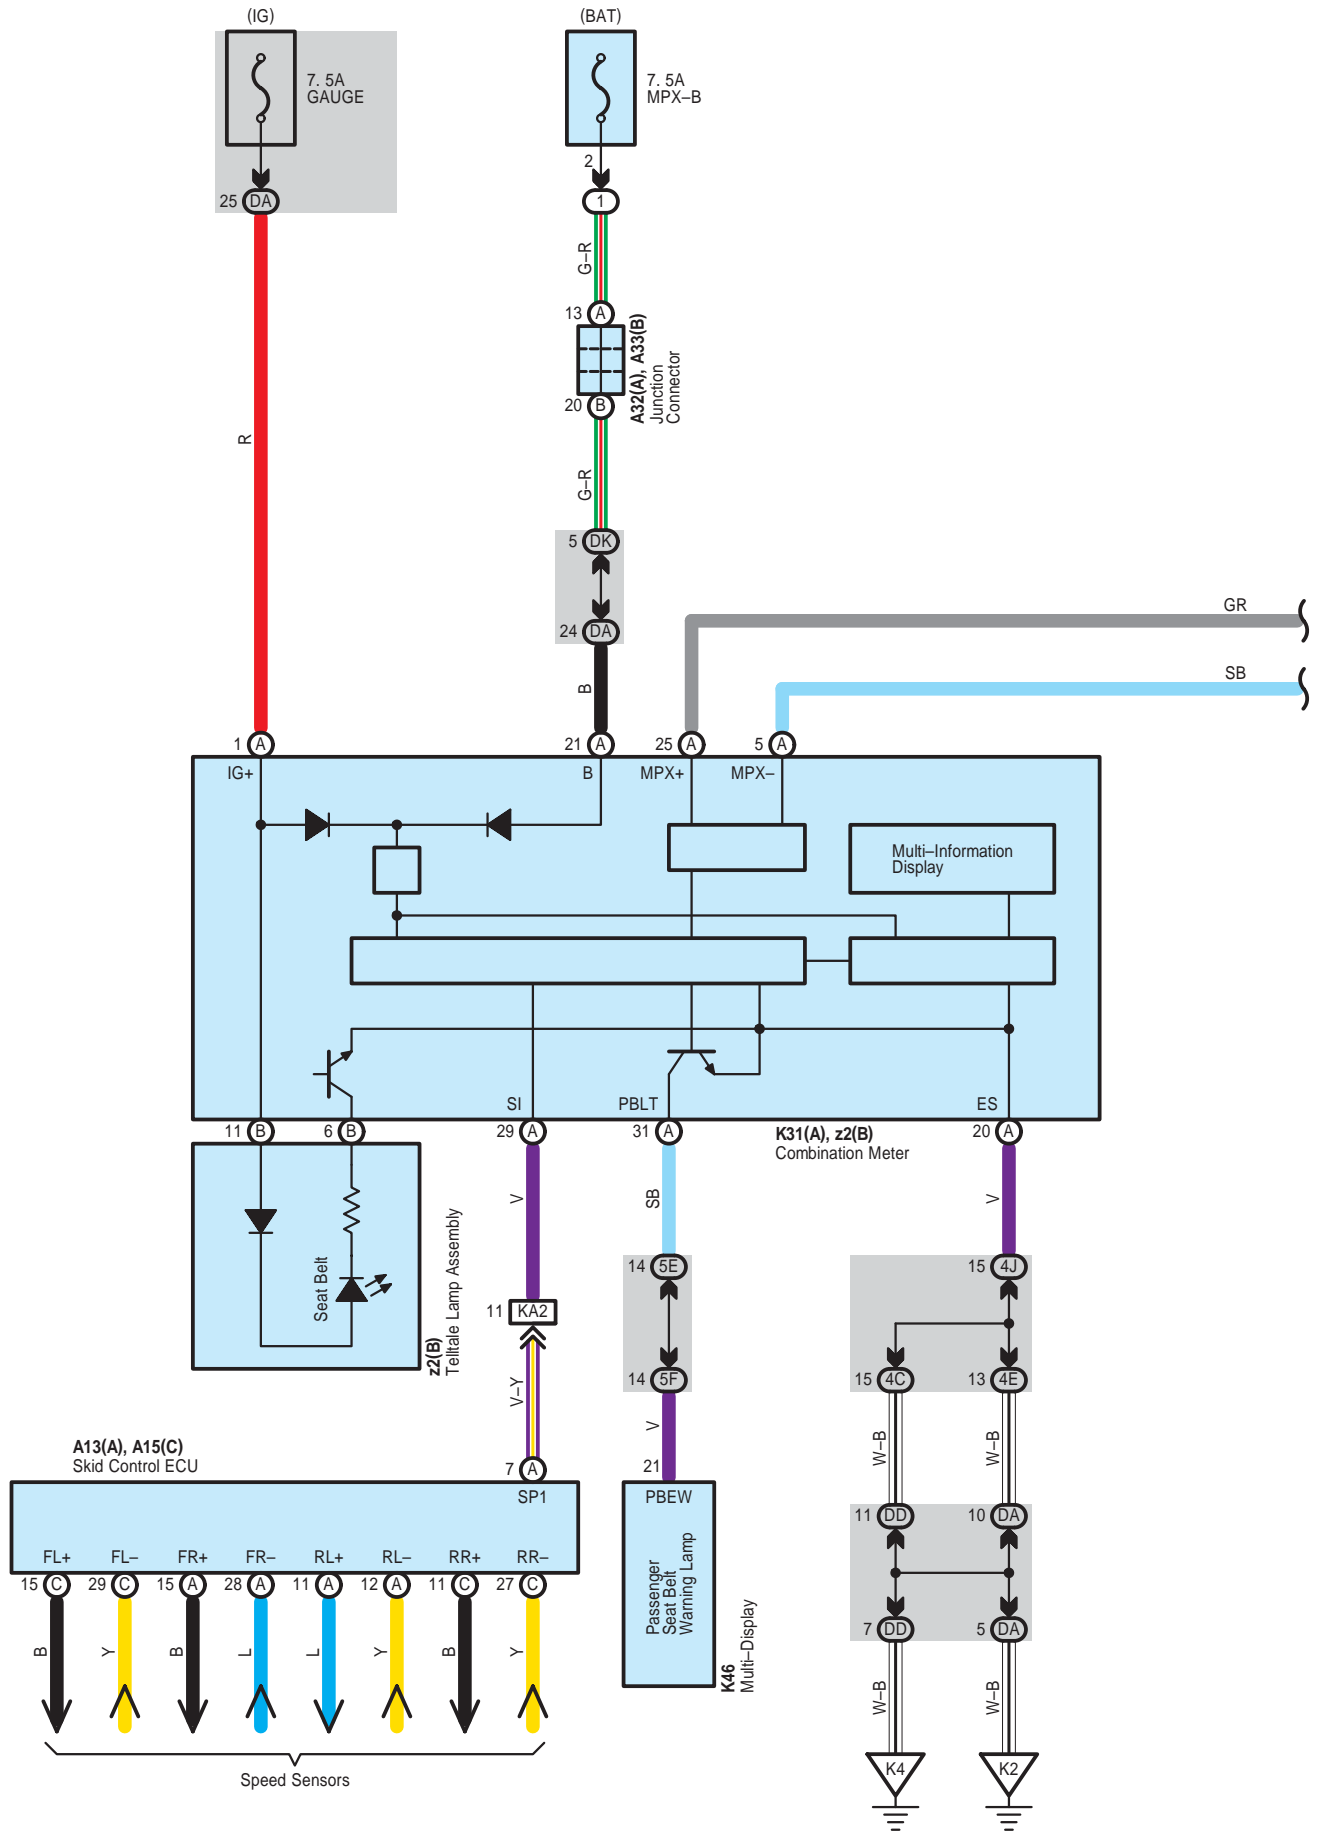

Seat Belt Warning

Seat Belt Warning

: Parts Location

Code		See Page	Code		See Page	Code		See Page
A13	A	80	K44	A	86	U39	94	
A15	C	80	K45		86	V4	94	
A32	A	84	K46		86	V16	C	87
A33	B	84	K52		86	z2	B	87
K12		85	K66		86			
K31	A	85	U13	B	87			

: Relay Blocks

Code	See Page	Relay Blocks (Relay Block Location)
1	24	Engine Room R/B No.1 (Engine Compartment Left)

: Junction Block and Wire Harness Connector

Code	See Page	Junction Block and Wire Harness (Connector Location)
4C	70	Instrument Panel Wire and Center J/B RH (Right Side of the Instrument Panel Reinforcement)
4E		
4I		
4J		
4K		
5E	66	Instrument Panel Wire and Center J/B LH (Right Side of the Instrument Panel Reinforcement)
5F		
DA	55	Instrument Panel Wire and Cowl Side J/B RH (Behind the Glove Box)
DD		
DK	56	Engine Room Main Wire and Cowl Side J/B RH (Behind the Glove Box)
PA	49	Instrument Panel Wire and Cowl Side J/B LH (Lower Finish Panel)
PD		
PJ	50	Floor No.2 Wire and Cowl Side J/B LH (Lower Finish Panel)

: Connector Joining Wire Harness and Wire Harness

Code	See Page	Joining Wire Harness and Wire Harness (Connector Location)
KA2	97	Instrument Panel Wire and Engine Room Main Wire (Left Kick Panel)
KV1	97	Instrument Panel Wire and Floor No.2 Wire (Left Kick Panel)

: Ground Points

Code	See Page	Ground Points Location
K2	97	Left Side of the Shift Lever
K4	97	Right Kick Panel