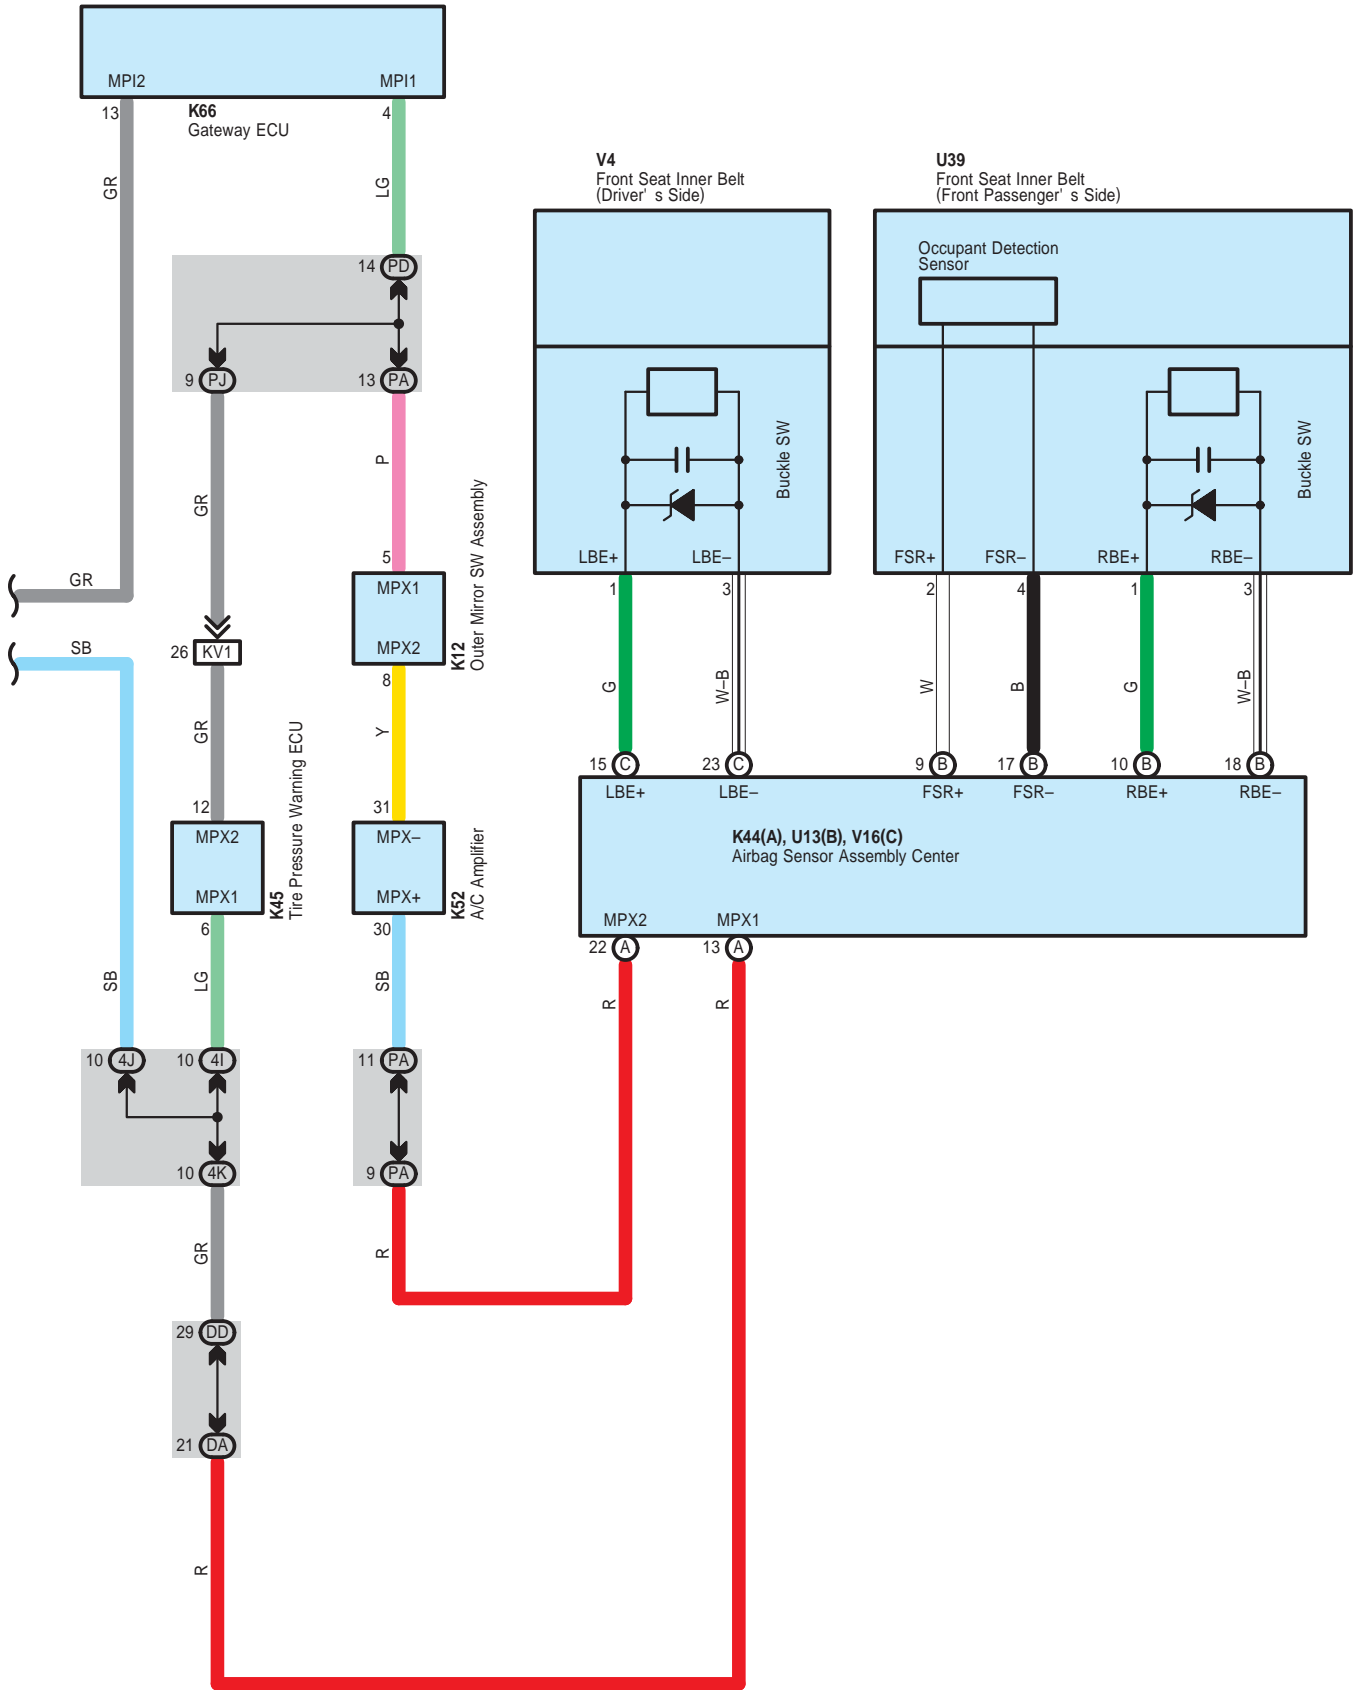

Seat Belt Warning

Seat Belt Warning

: Parts Location

Code		See Page	Code		See Page	Code		See Page
A13	A	80	K44	A	86	U39	94	
A15	C	80	K45		86	V4	94	
A32	A	84	K46		86	V16	C	87
A33	B	84	K52		86	z2	B	87
K12		85	K66		86			
K31	A	85	U13	B	87			

: Relay Blocks

Code	See Page	Relay Blocks (Relay Block Location)
1	24	Engine Room R/B No.1 (Engine Compartment Left)

: Junction Block and Wire Harness Connector

Code	See Page	Junction Block and Wire Harness (Connector Location)
4C	70	Instrument Panel Wire and Center J/B RH (Right Side of the Instrument Panel Reinforcement)
4E		
4I		
4J		
4K		
5E	66	Instrument Panel Wire and Center J/B LH (Right Side of the Instrument Panel Reinforcement)
5F		
DA	55	Instrument Panel Wire and Cowl Side J/B RH (Behind the Glove Box)
DD		
DK	56	Engine Room Main Wire and Cowl Side J/B RH (Behind the Glove Box)
PA	49	Instrument Panel Wire and Cowl Side J/B LH (Lower Finish Panel)
PD		
PJ	50	Floor No.2 Wire and Cowl Side J/B LH (Lower Finish Panel)

: Connector Joining Wire Harness and Wire Harness

Code	See Page	Joining Wire Harness and Wire Harness (Connector Location)
KA2	97	Instrument Panel Wire and Engine Room Main Wire (Left Kick Panel)
KV1	97	Instrument Panel Wire and Floor No.2 Wire (Left Kick Panel)

: Ground Points

Code	See Page	Ground Points Location
K2	97	Left Side of the Shift Lever
K4	97	Right Kick Panel