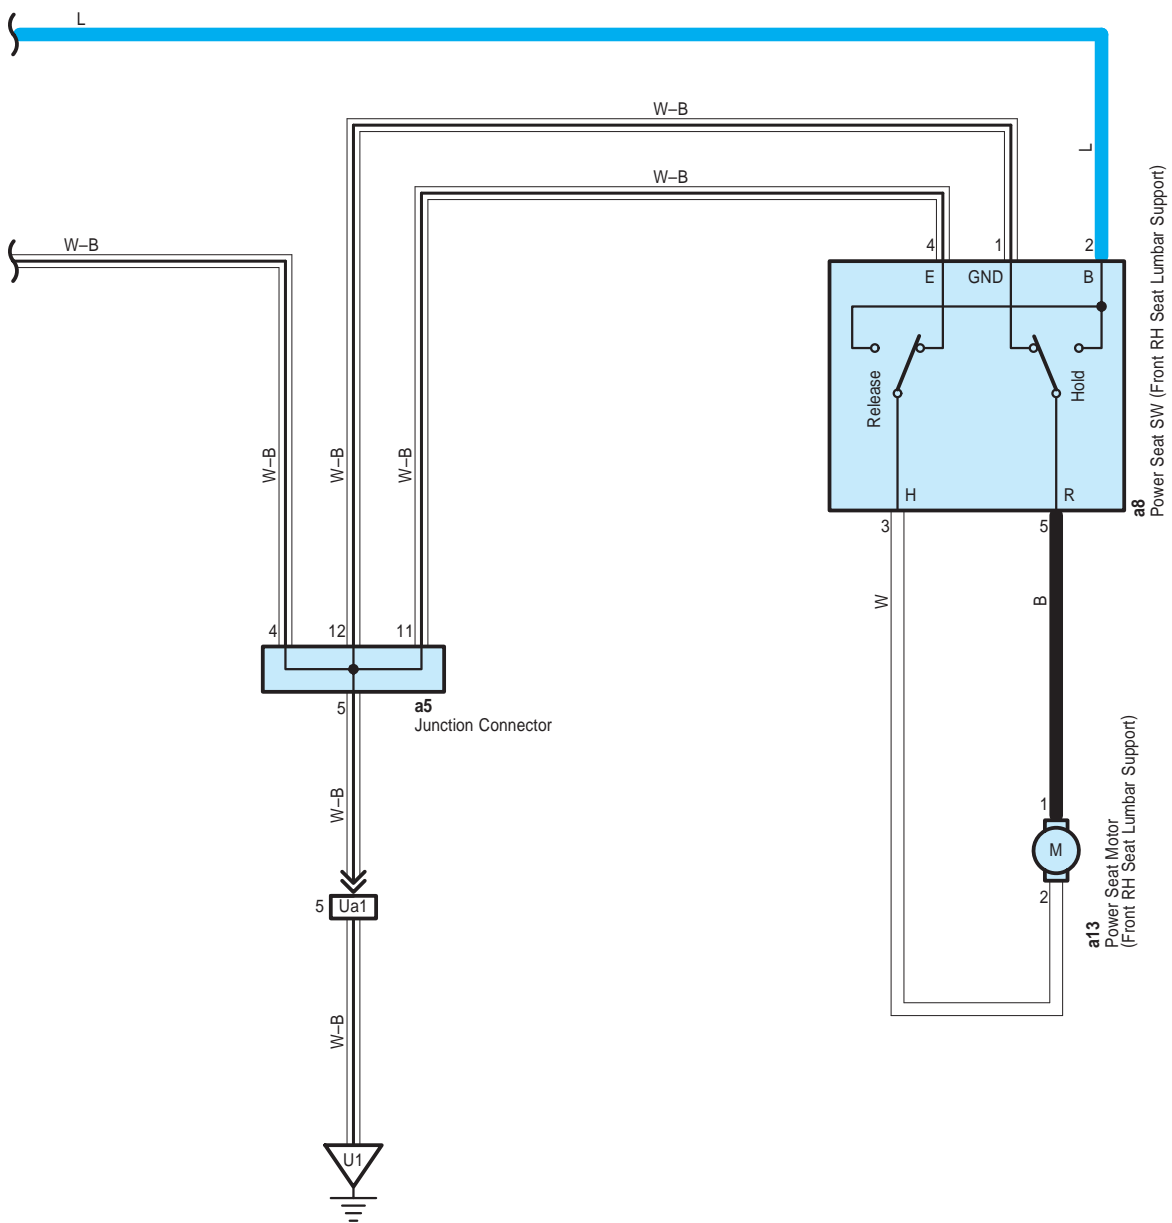

Power Seat for Front Passenger's Seat without Memory

Power Seat for Front Passenger's Seat without Memory

 : **Parts Location**

Code	See Page	Code	See Page	Code	See Page
a1	94	a8	94	a15	94
a4	94	a10	94	a16	94
a5	94	a13	94		

 : **Junction Block and Wire Harness Connector**

Code	See Page	Junction Block and Wire Harness (Connector Location)
DJ	56	Floor Wire and Cowl Side J/B RH (Behind the Glove Box)

 : **Connector Joining Wire Harness and Wire Harness**

Code	See Page	Joining Wire Harness and Wire Harness (Connector Location)
Ua1	99	Floor No.1 Wire and Front Seat RH Wire (Under the Front Passenger's Seat)

 : **Ground Points**

Code	See Page	Ground Points Location
U1	98	Under the Front Passenger's Seat