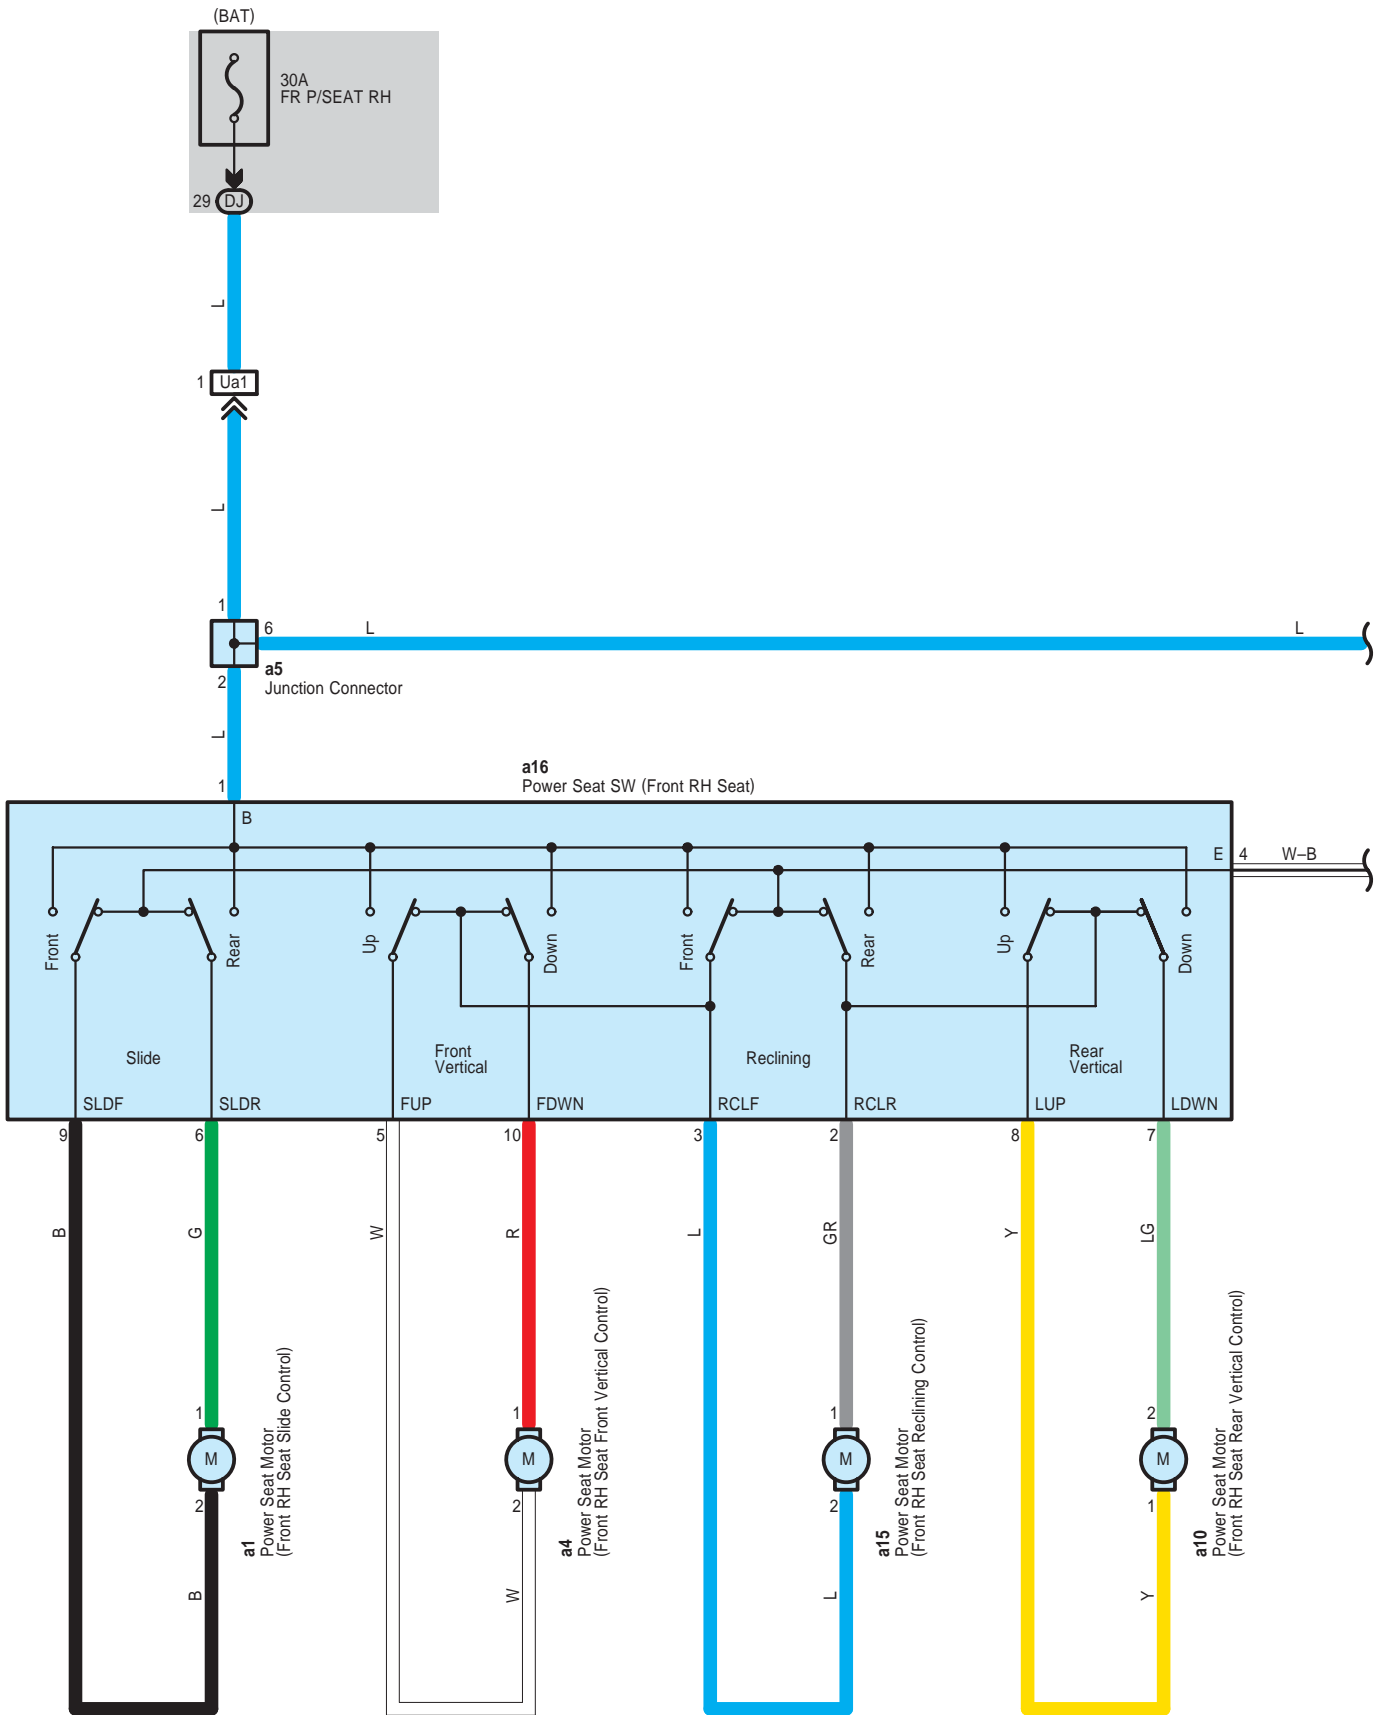

Power Seat for Front Passenger's Seat without Memory

Power Seat for Front Passenger's Seat without Memory

 : **Parts Location**

Code	See Page	Code	See Page	Code	See Page
a1	94	a8	94	a15	94
a4	94	a10	94	a16	94
a5	94	a13	94		

 : **Junction Block and Wire Harness Connector**

Code	See Page	Junction Block and Wire Harness (Connector Location)
DJ	56	Floor Wire and Cowl Side J/B RH (Behind the Glove Box)

 : **Connector Joining Wire Harness and Wire Harness**

Code	See Page	Joining Wire Harness and Wire Harness (Connector Location)
Ua1	99	Floor No.1 Wire and Front Seat RH Wire (Under the Front Passenger's Seat)

 : **Ground Points**

Code	See Page	Ground Points Location
U1	98	Under the Front Passenger's Seat