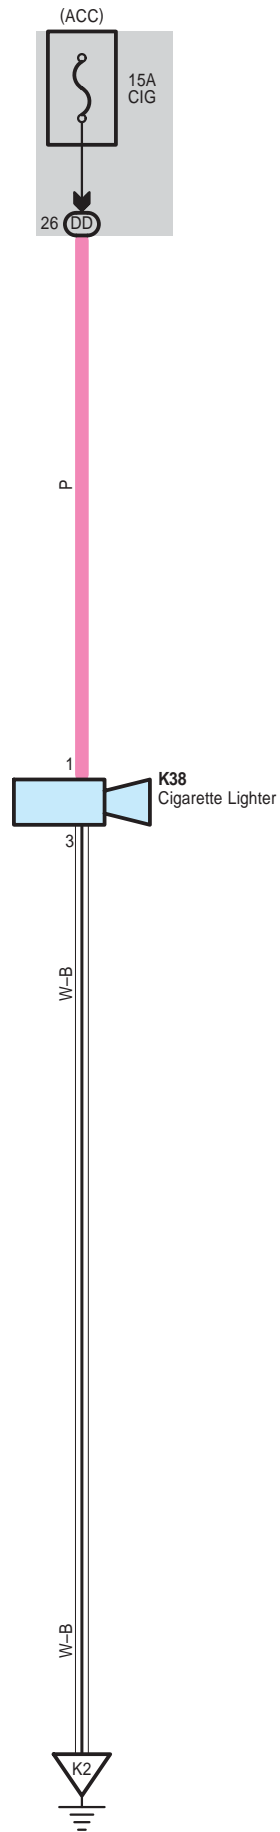

# Cigarette Lighter

---

---

○ : **Parts Location**

Code	See Page	Code	See Page	Code	See Page
K38	85				

○ : **Junction Block and Wire Harness Connector**

Code	See Page	Junction Block and Wire Harness (Connector Location)
DD	55	Instrument Panel Wire and Cowl Side J/B RH (Behind the Glove Box)

▽ : **Ground Points**

Code	See Page	Ground Points Location
K2	97	Left Side of the Shift Lever