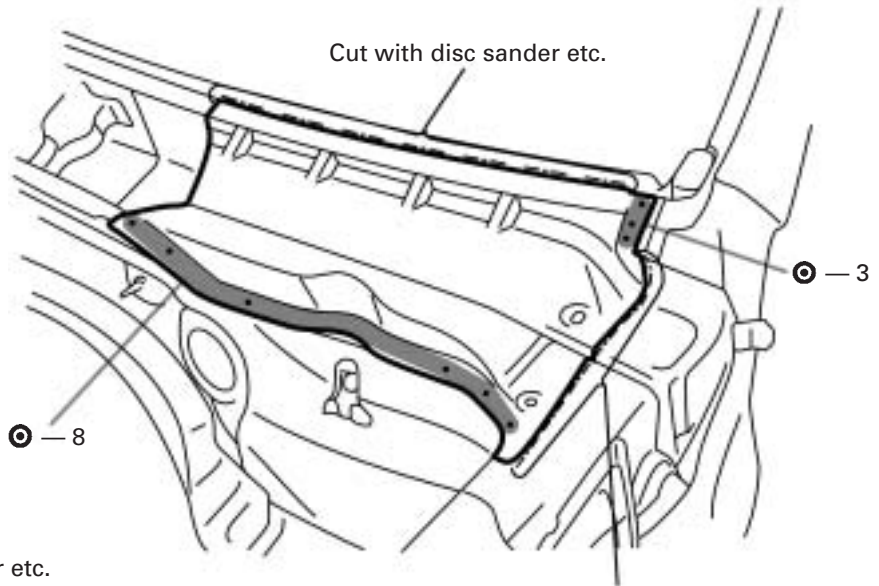

COWL TOP TO APRON BRACE (ASSY)

REMOVAL

INSTALLATION