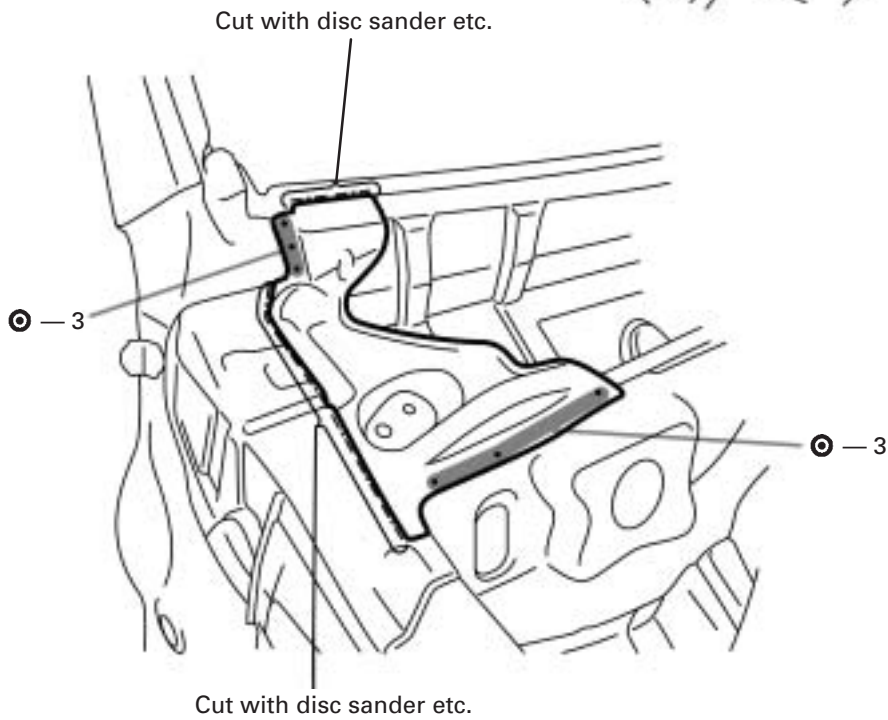

COWL TOP TO APRON BRACE (ASSY)

REMOVAL

INSTALLATION