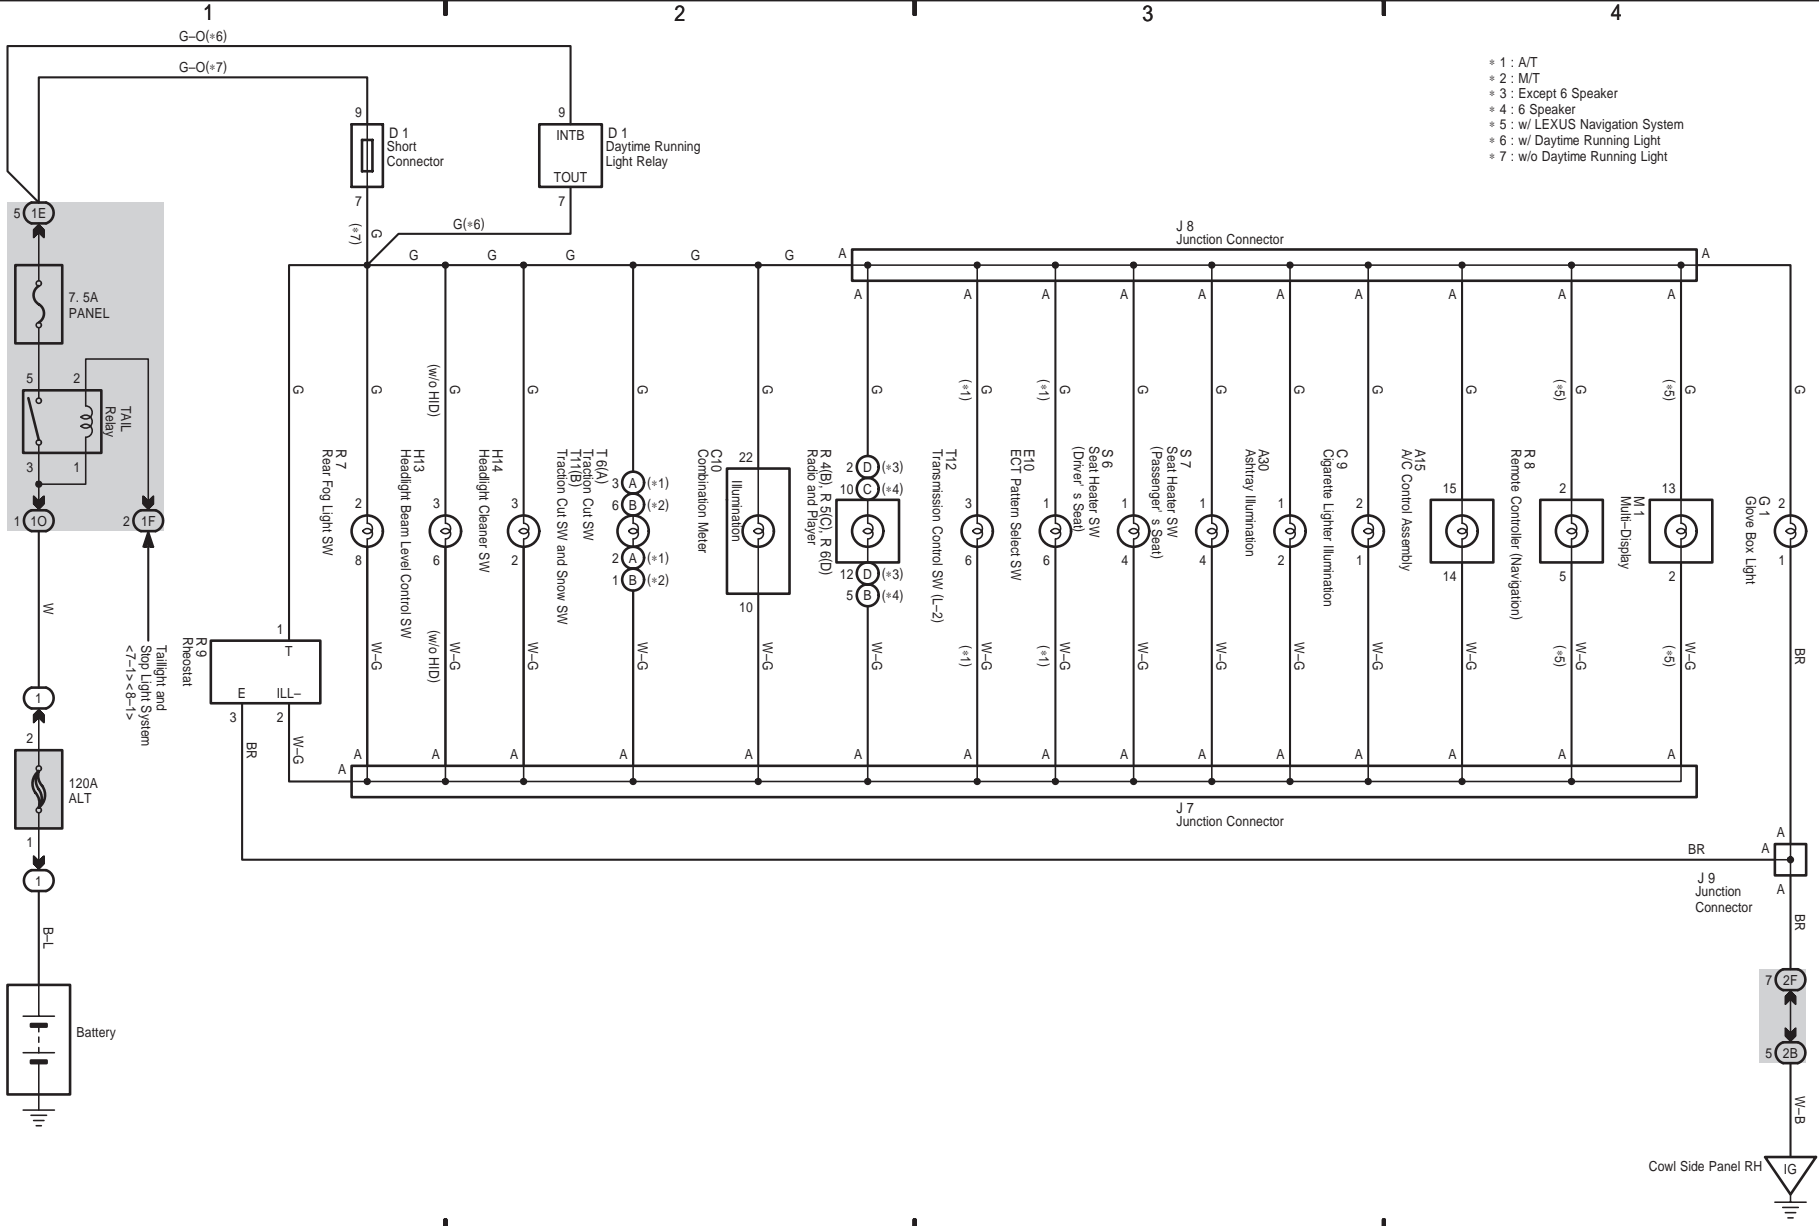

9 IS 300 / 200 (LHD)

Power Source

Illumination

- * 1 : A/T
- * 2 : M/T
- * 3 : Except 6 Speaker
- * 4 : 6 Speaker
- * 5 : w/ LEXUS Navigation System
- * 6 : w/ Daytime Running Light
- * 7 : w/o Daytime Running Light

LEXUS IS 300 / 200 (EWD452E)