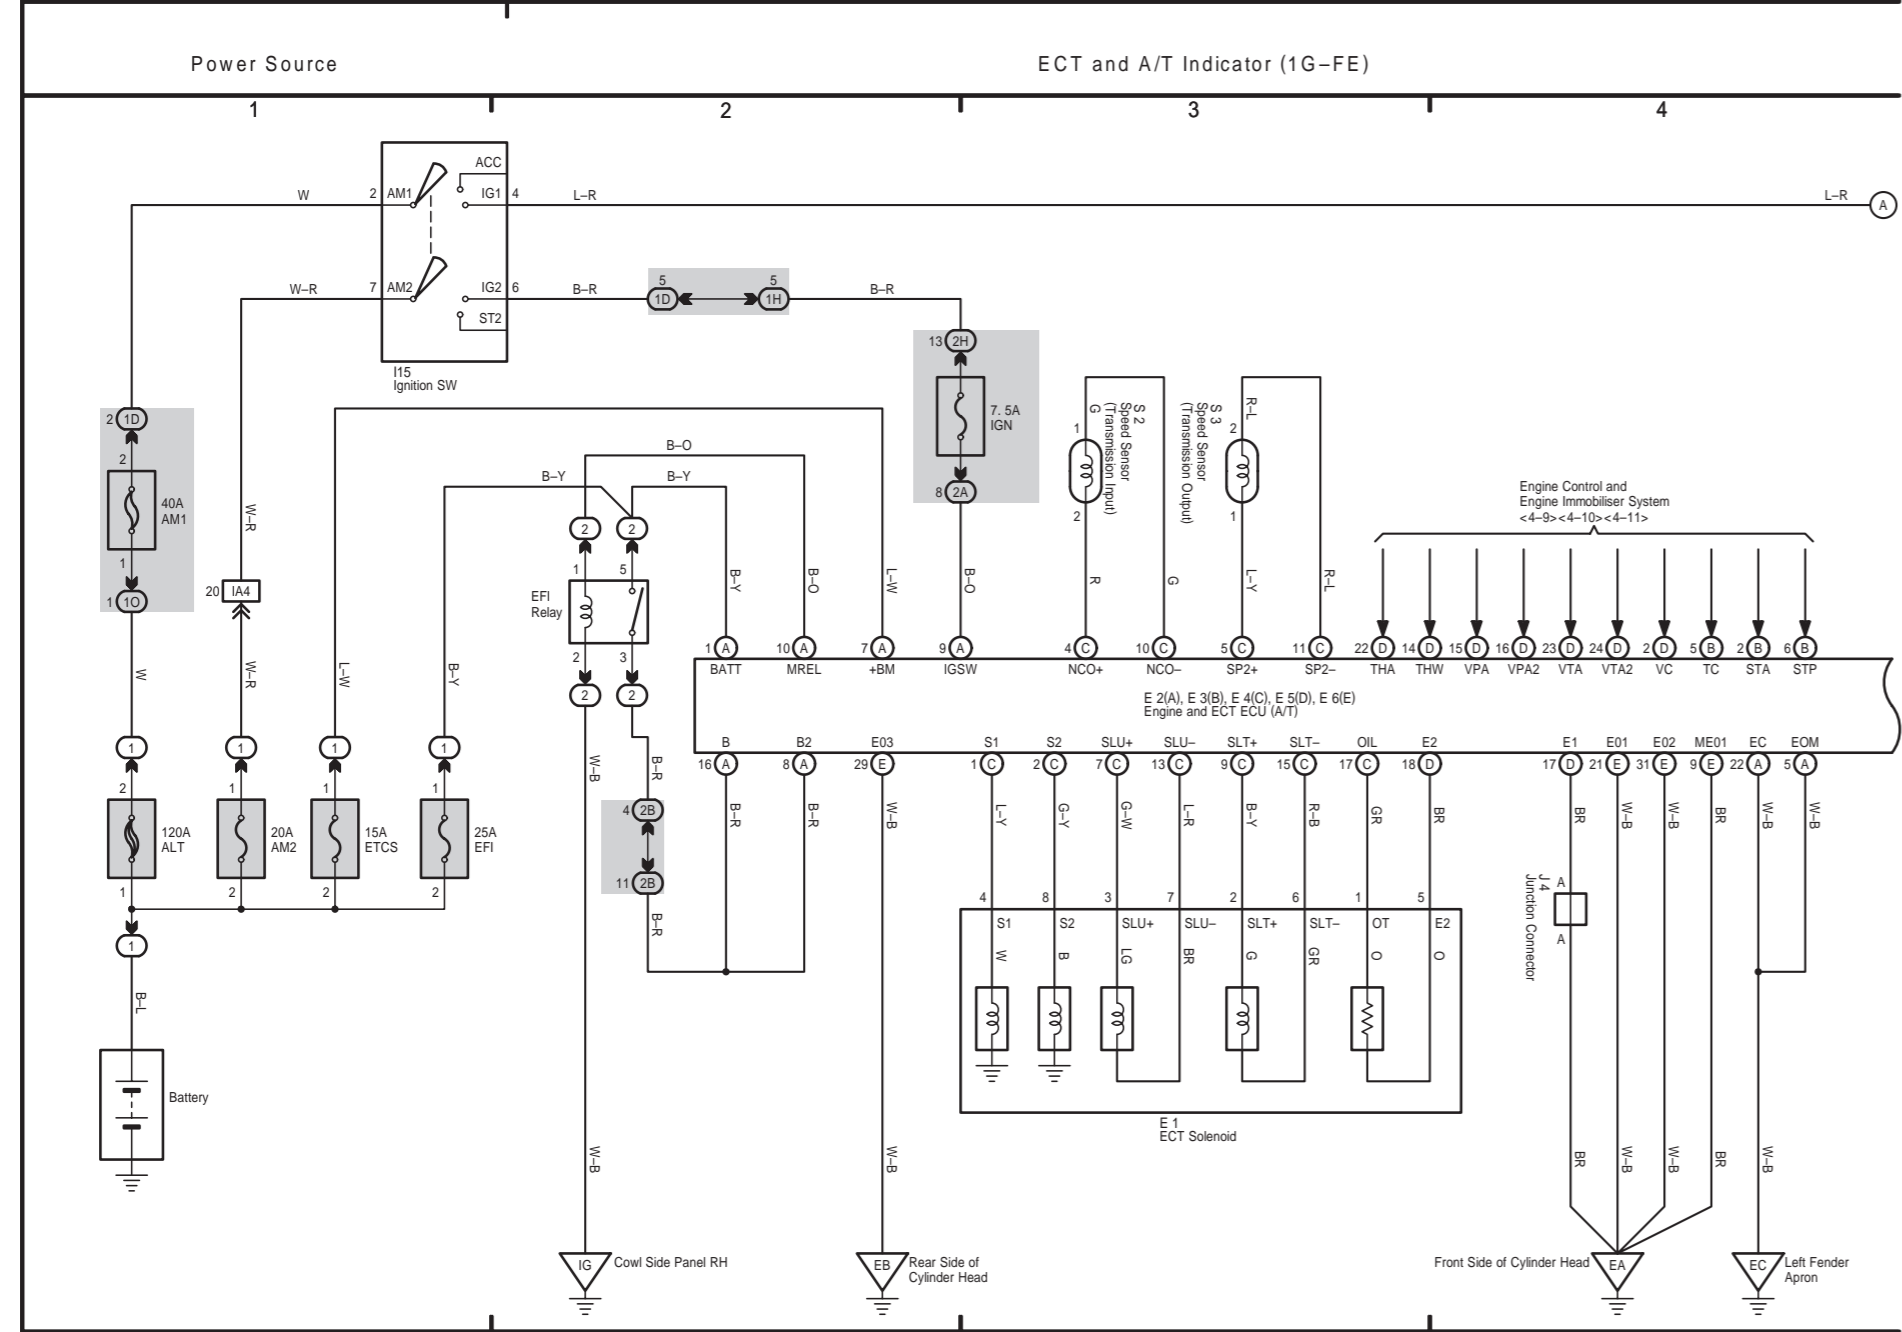

H OVERALL ELECTRICAL WIRING DIAGRAM

LEXUS IS 300 / 200 (EWD452E)

LEXUS IS 300 / 200 (EWD452E)