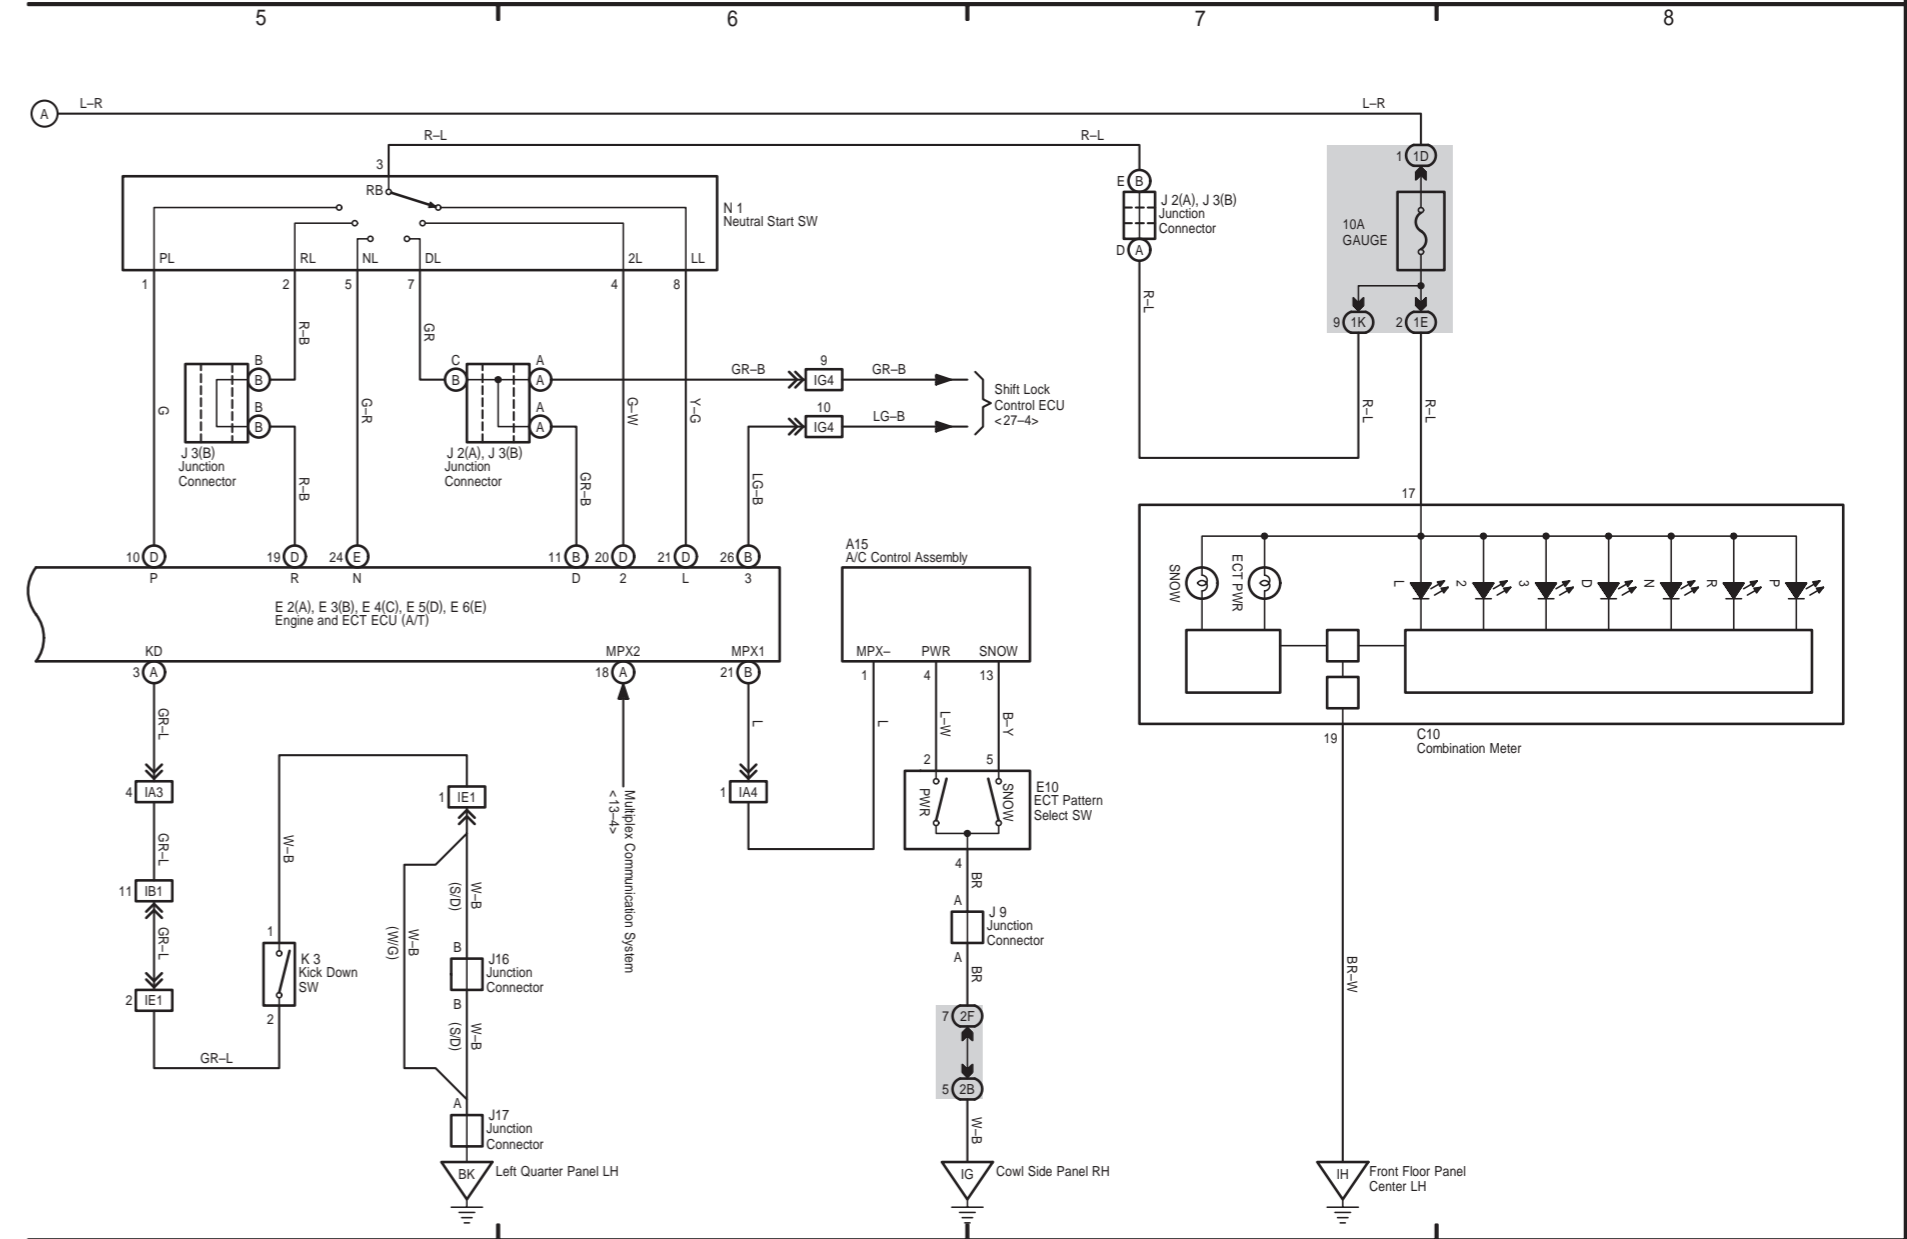

H OVERALL ELECTRICAL WIRING DIAGRAM

LEXUS IS 300 / 200 (EWD452E)

LEXUS IS 300 / 200 (EWD452E)