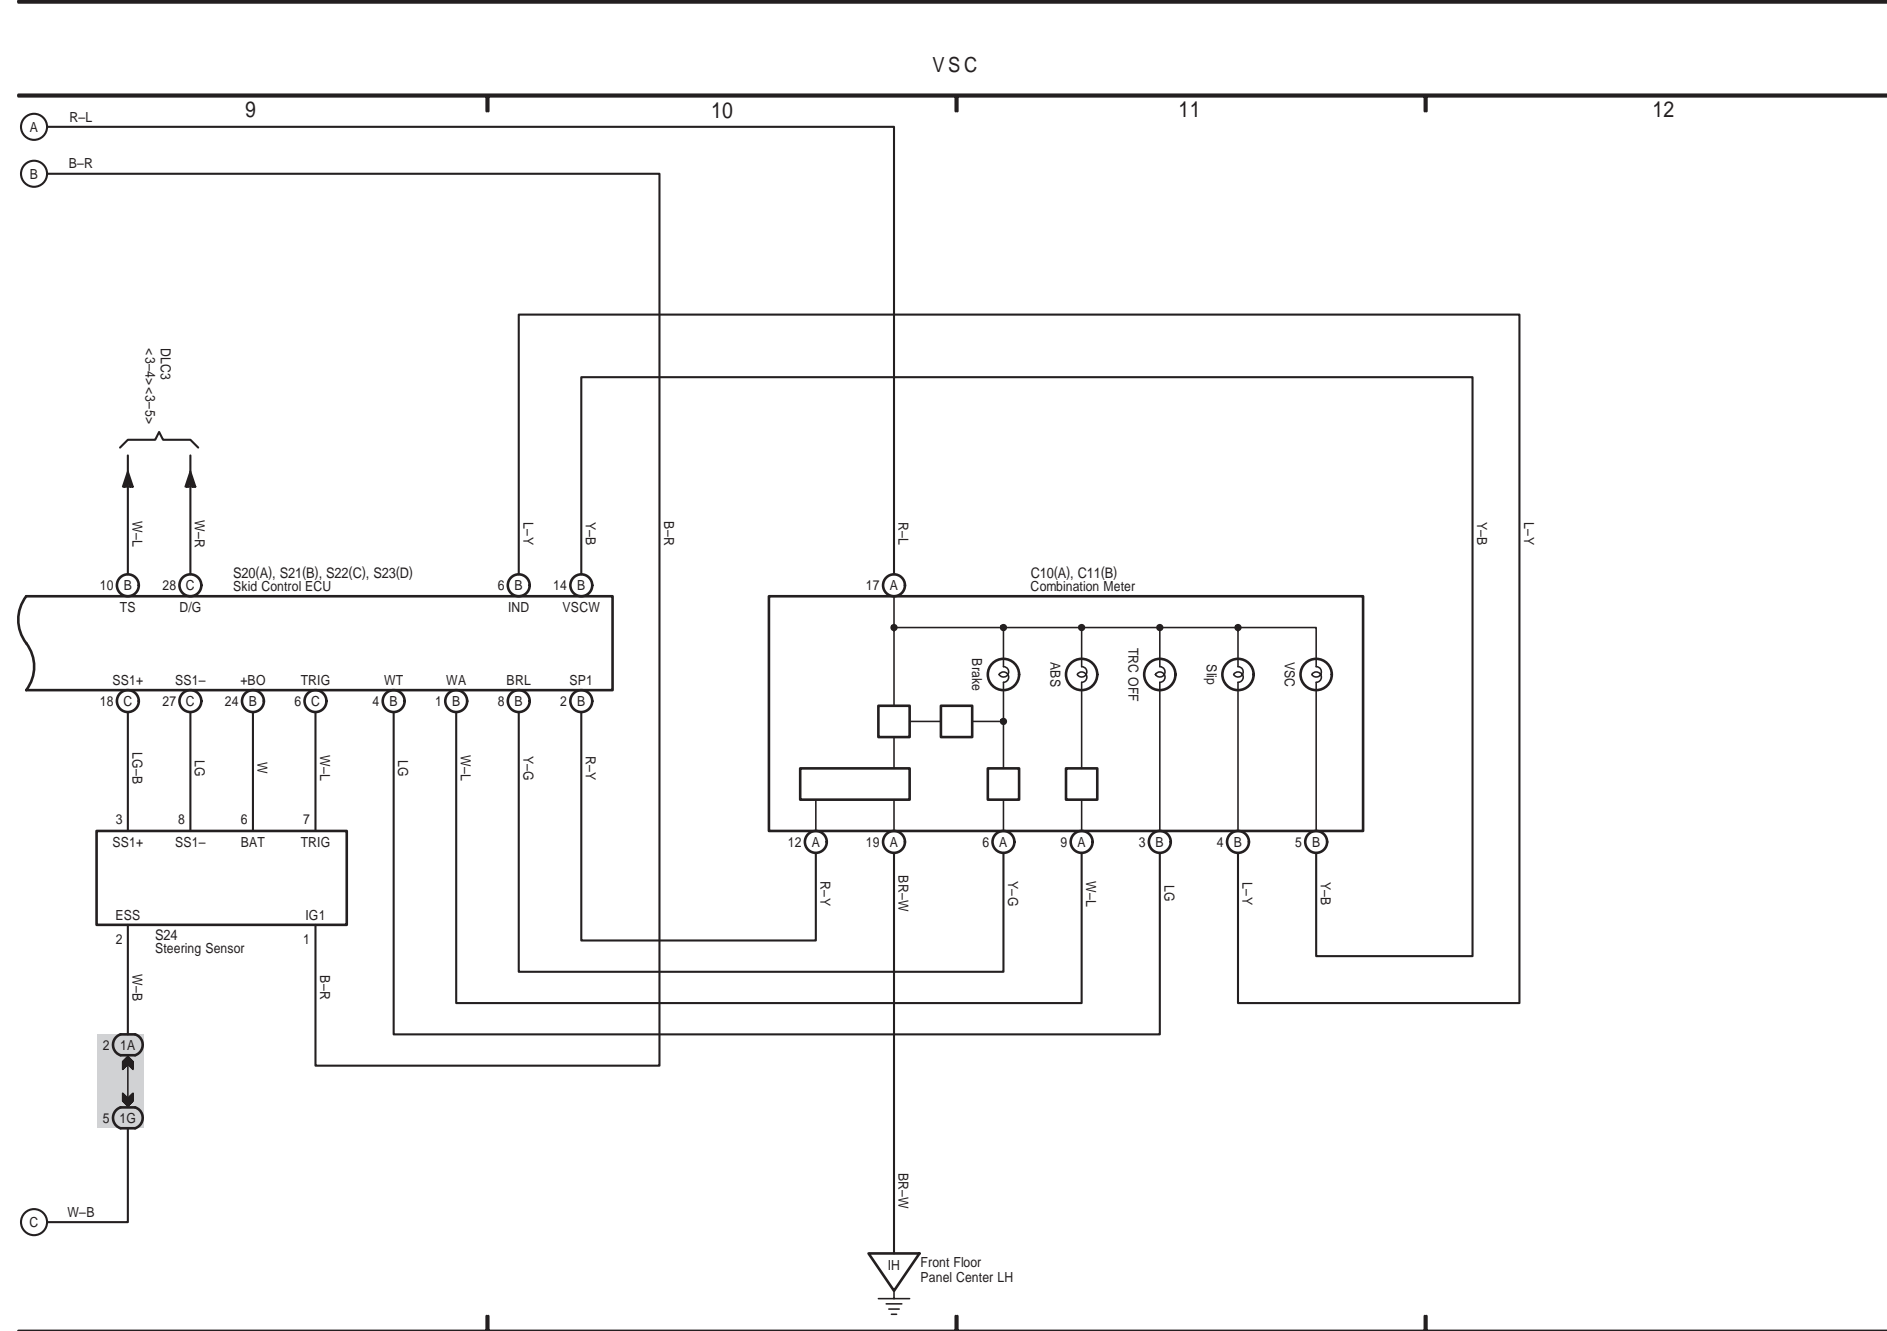

H OVERALL ELECTRICAL WIRING DIAGRAM

LEXUS IS 300 / 200 (EWD452E)

H

LEXUS IS 300 / 200 (EWD452E)

H OVERALL ELECTRICAL WIRING DIAGRAM