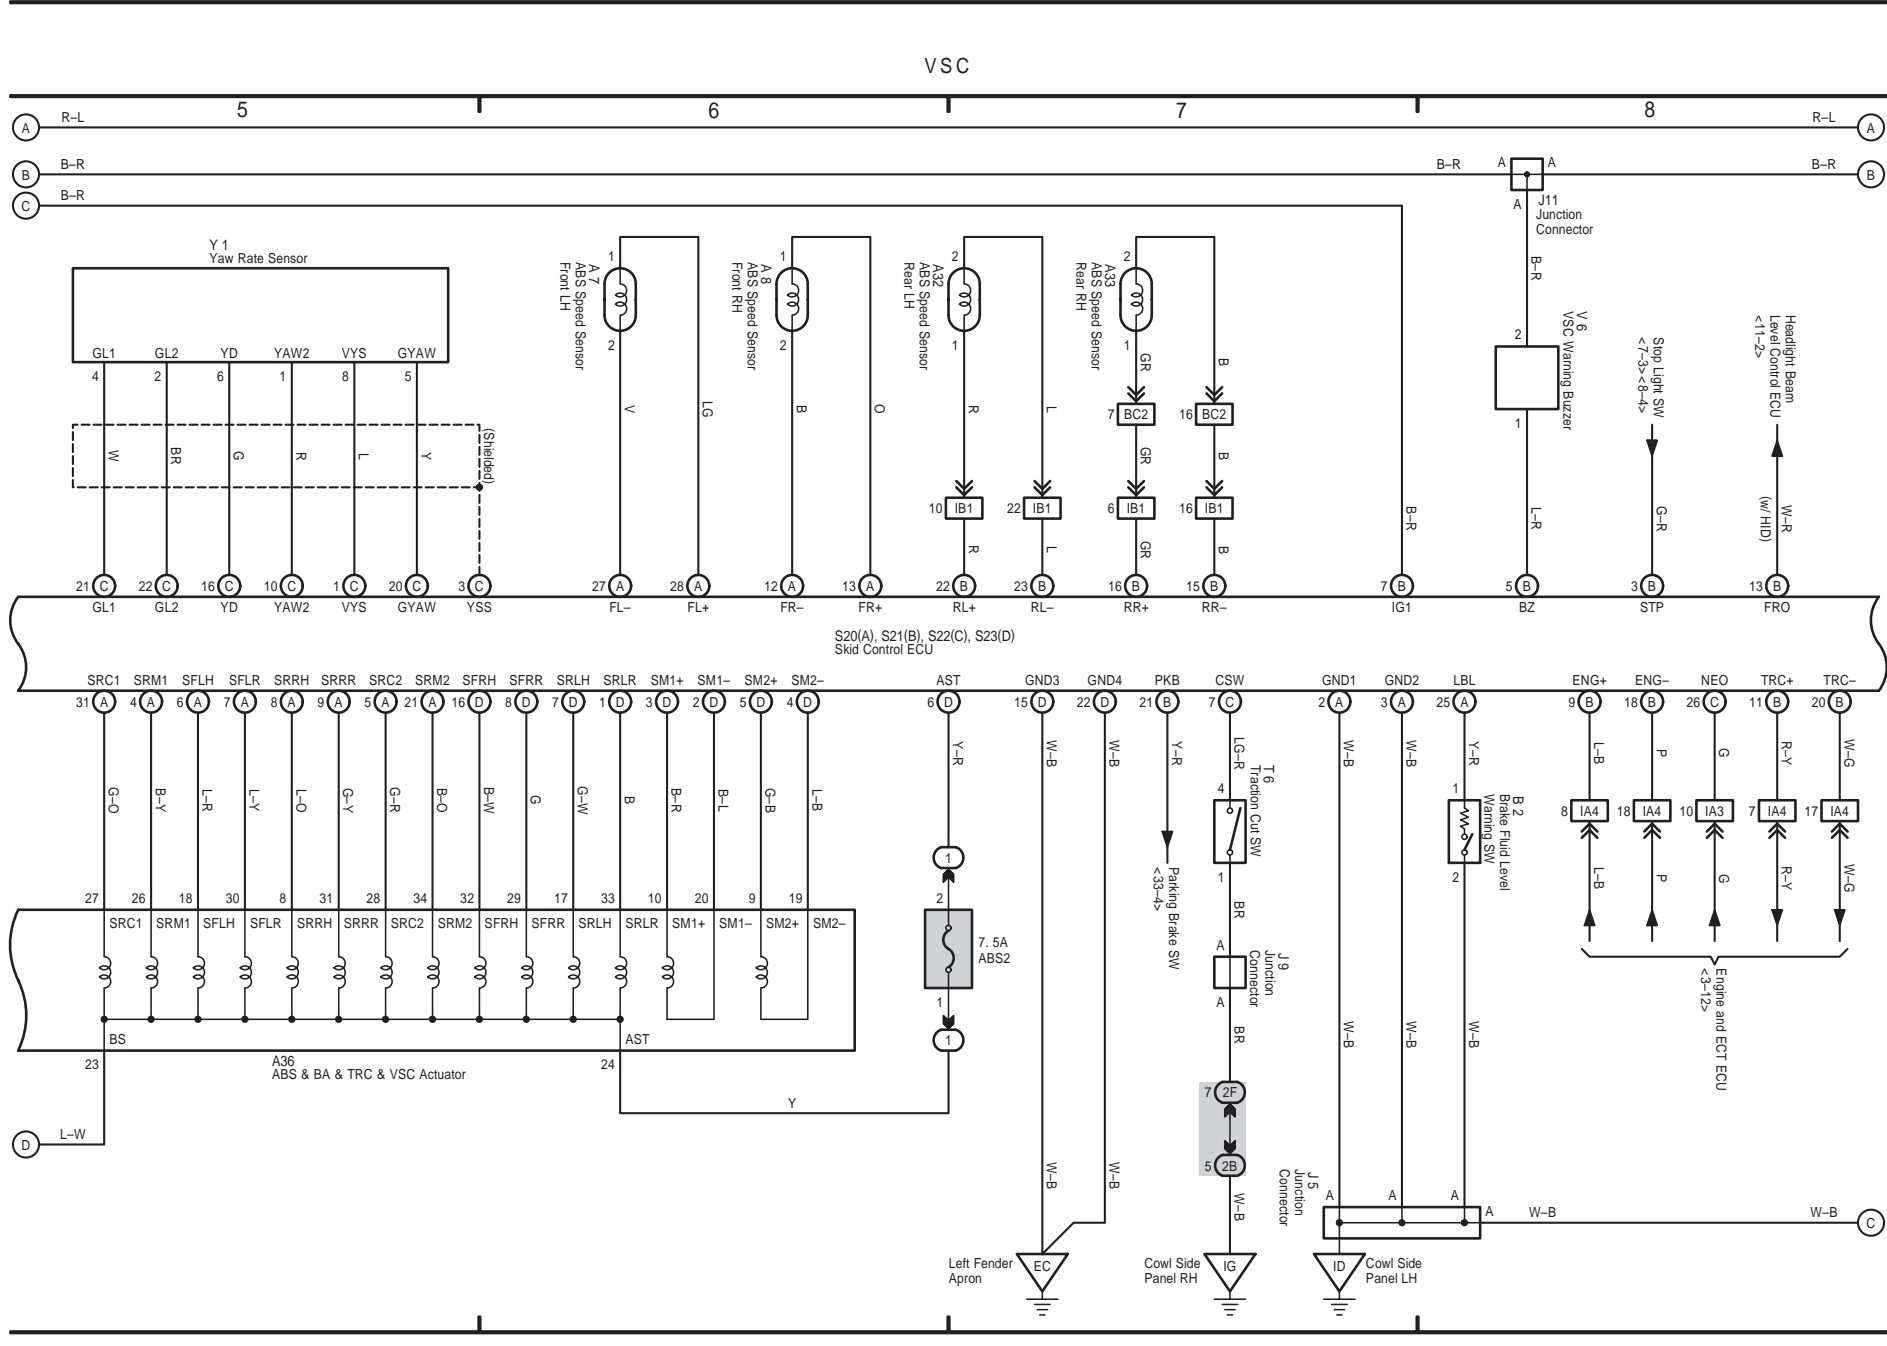

H OVERALL ELECTRICAL WIRING DIAGRAM

LEXUS IS 300 / 200 (EWD452E)

H

LEXUS IS 300 / 200 (EWD452E)

H OVERALL ELECTRICAL WIRING DIAGRAM