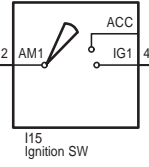

24 IS 300 / 200 (LHD)

H OVERALL ELECTRICAL WIRING DIAGRAM

Power Source

Rear Wiper and Washer

1

2

3

4