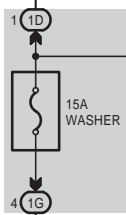

24 IS 300 / 200 (LHD)

H OVERALL ELECTRICAL WIRING DIAGRAM

Power Source

Rear Wiper and Washer

1

2

3

4

Rear Wiper and Washer SW	WR	EW	C1R	+1R	C12 Combination SW
	Washer	○	○		
	OFF				
	INT		○	○	
	ON		○	○	
Washer	○	○	○	○	