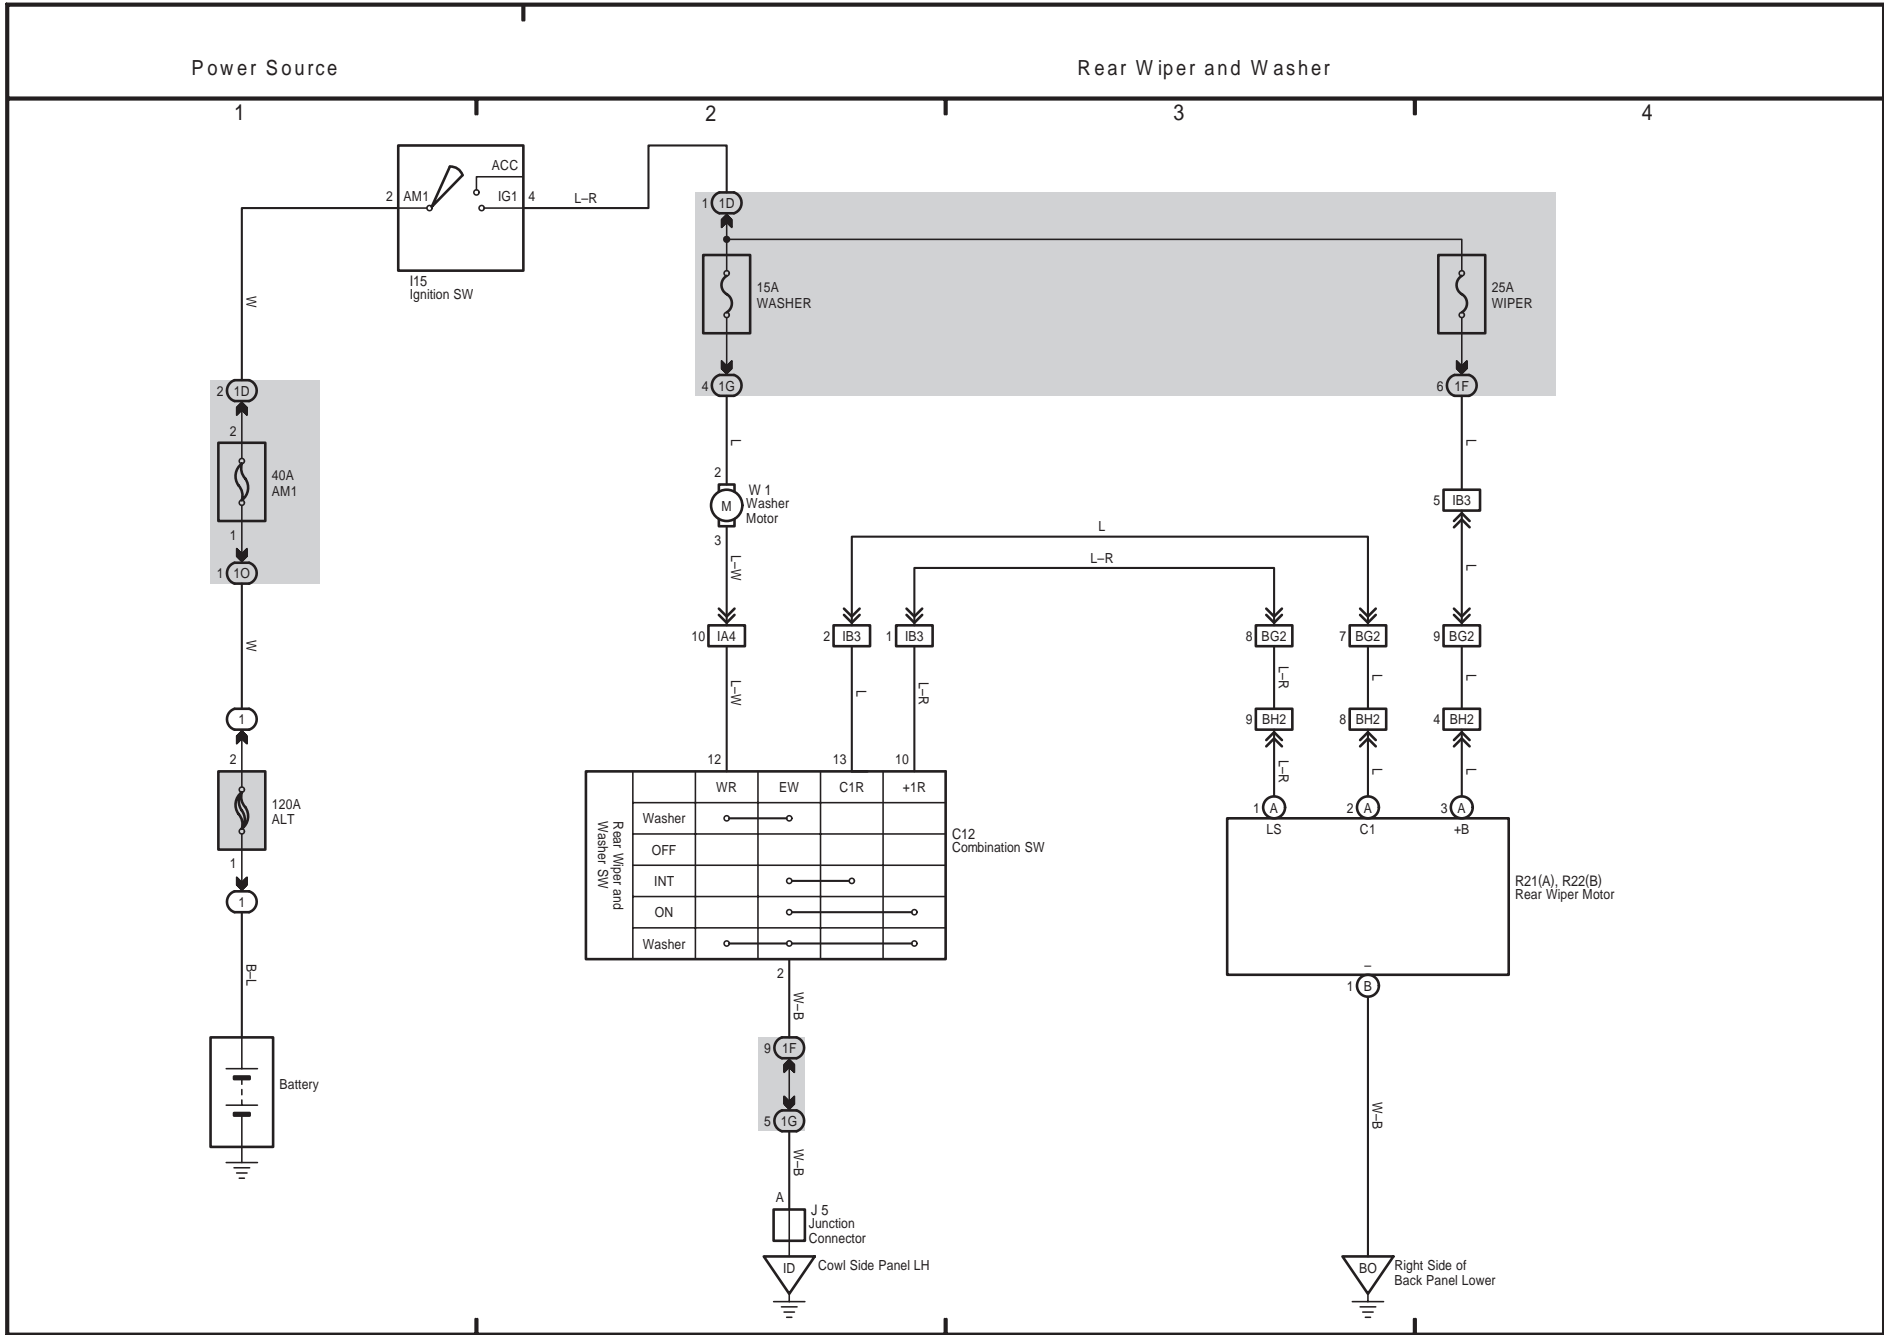

24 IS 300 / 200 (LHD)

H OVERALL ELECTRICAL WIRING DIAGRAM

Power Source

Rear Wiper and Washer

1

2

3

4

Rear Wiper and Washer SW	WR	EW	C1R	+1R	C12 Combination SW
	Washer	○	○		
	OFF				
	INT		○	○	
	ON		○	○	
Washer	○	○	○	○	