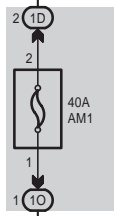

24 IS 300 / 200 (LHD)

H OVERALL ELECTRICAL WIRING DIAGRAM

Power Source

Rear Wiper and Washer

1

2

3

4

Rear Wiper and Washer SW	WR	EW	C1R	+1R	C12 Combination SW
	Washer	○	○		
	OFF				
	INT		○	○	
	ON		○	○	
Washer	○	○	○	○	