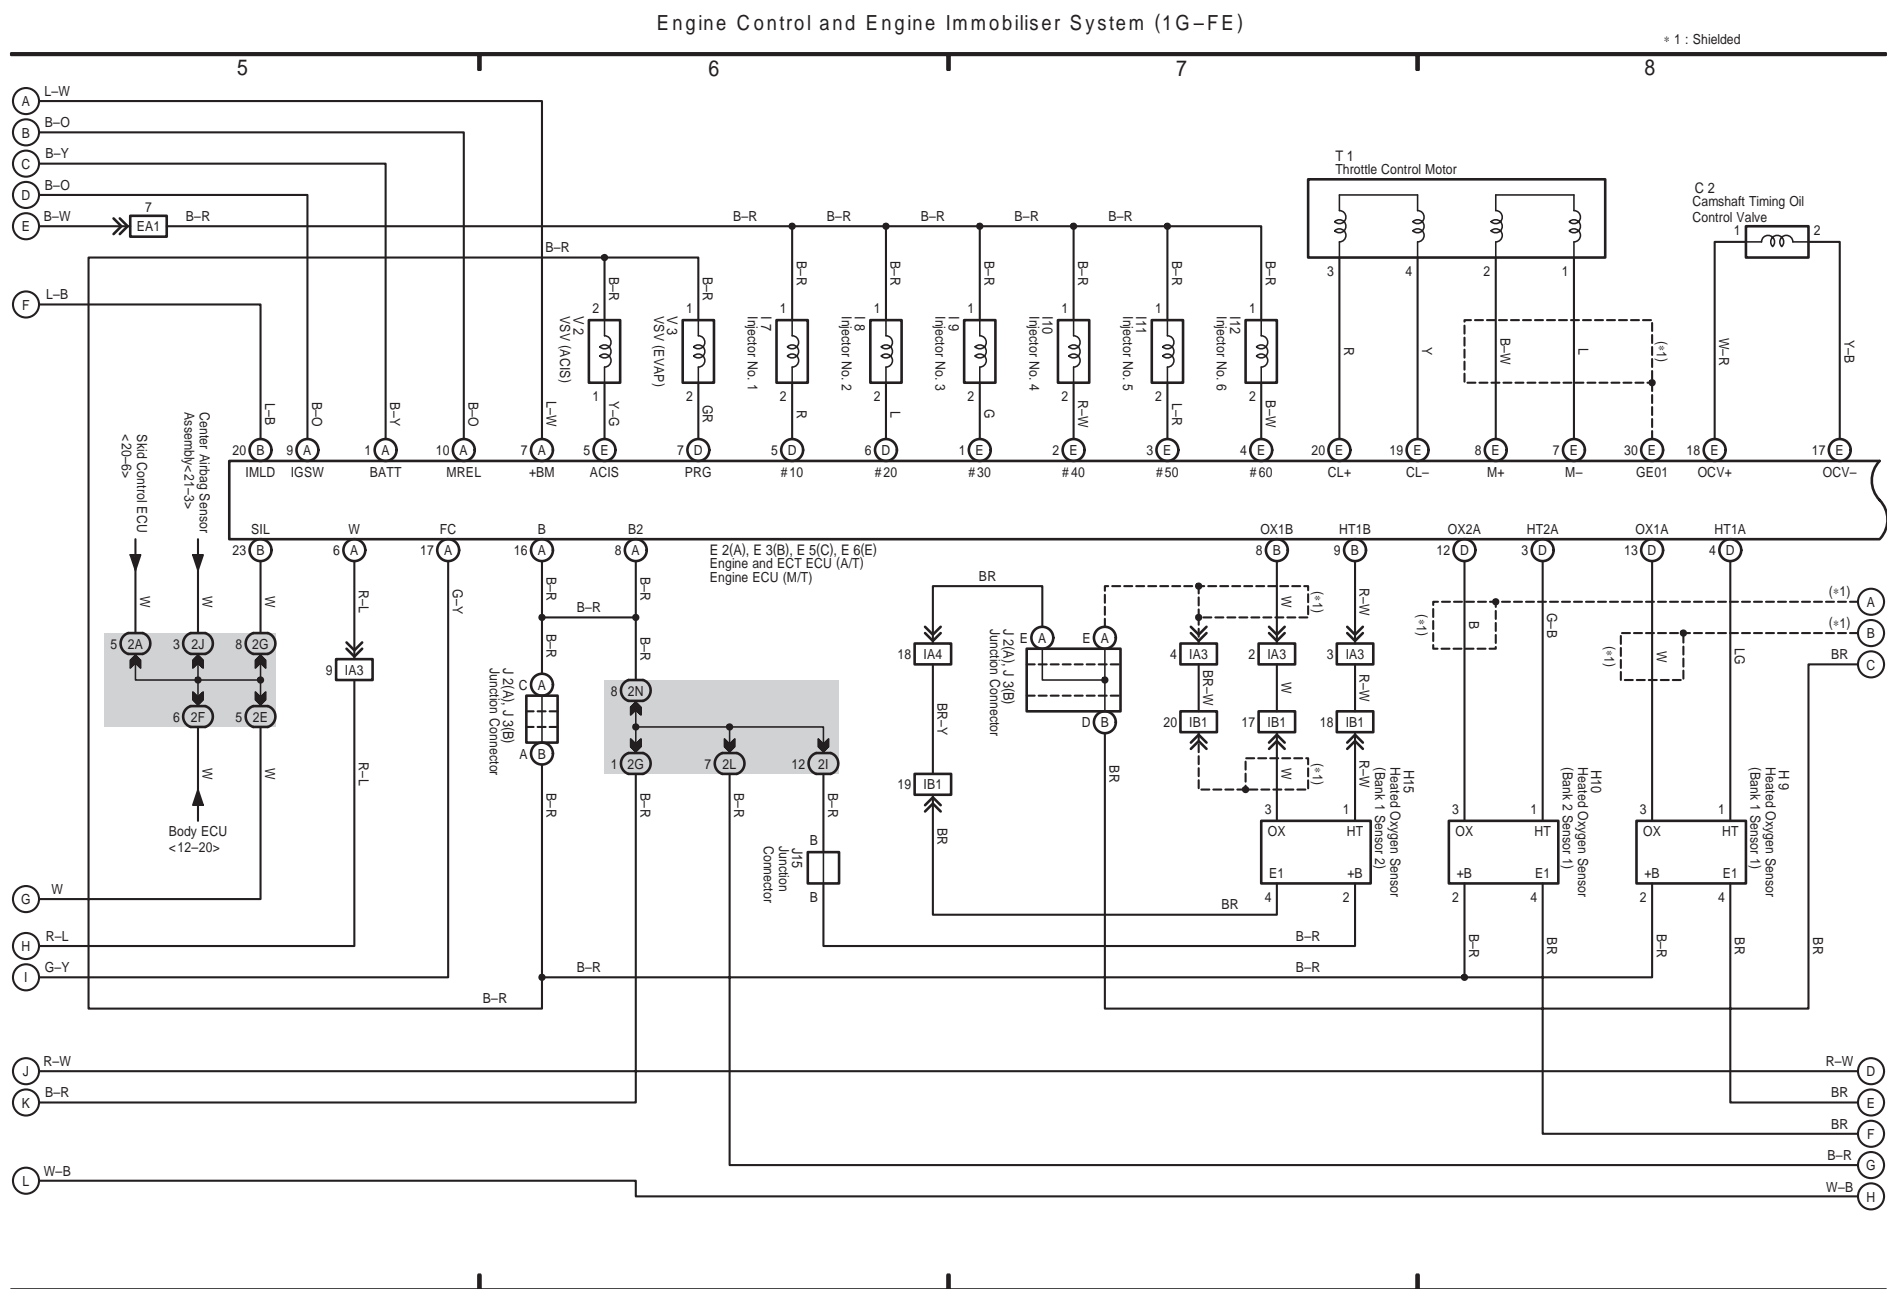

OVERALL ELECTRICAL WIRING DIAGRAM

LEXUS IS 300 / 200 (EWD452E)

OVERALL ELECTRICAL WIRING DIAGRAM