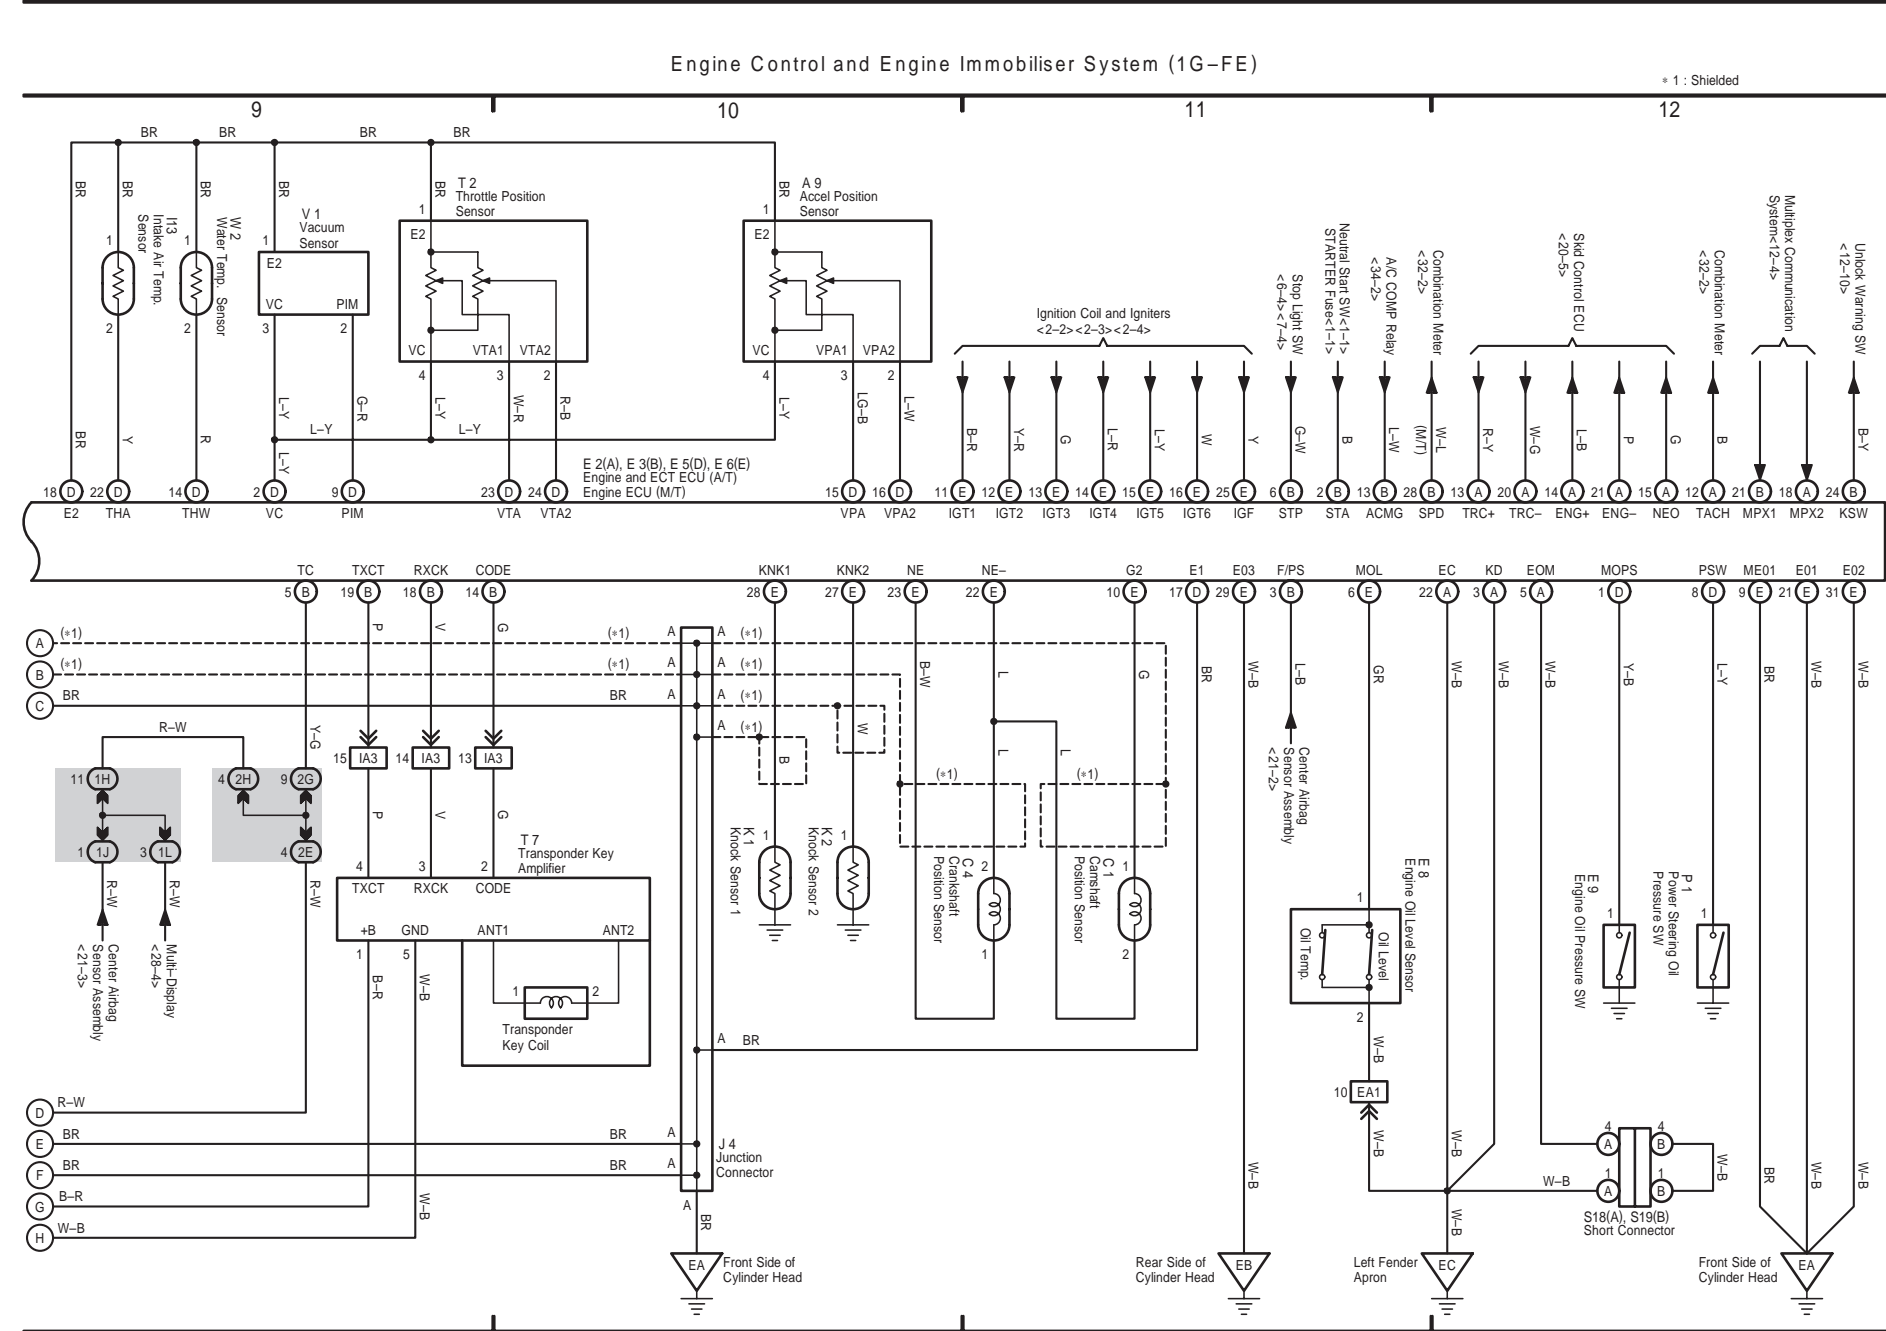

OVERALL ELECTRICAL WIRING DIAGRAM

LEXUS IS 300 / 200 (EWD452E)

OVERALL ELECTRICAL WIRING DIAGRAM