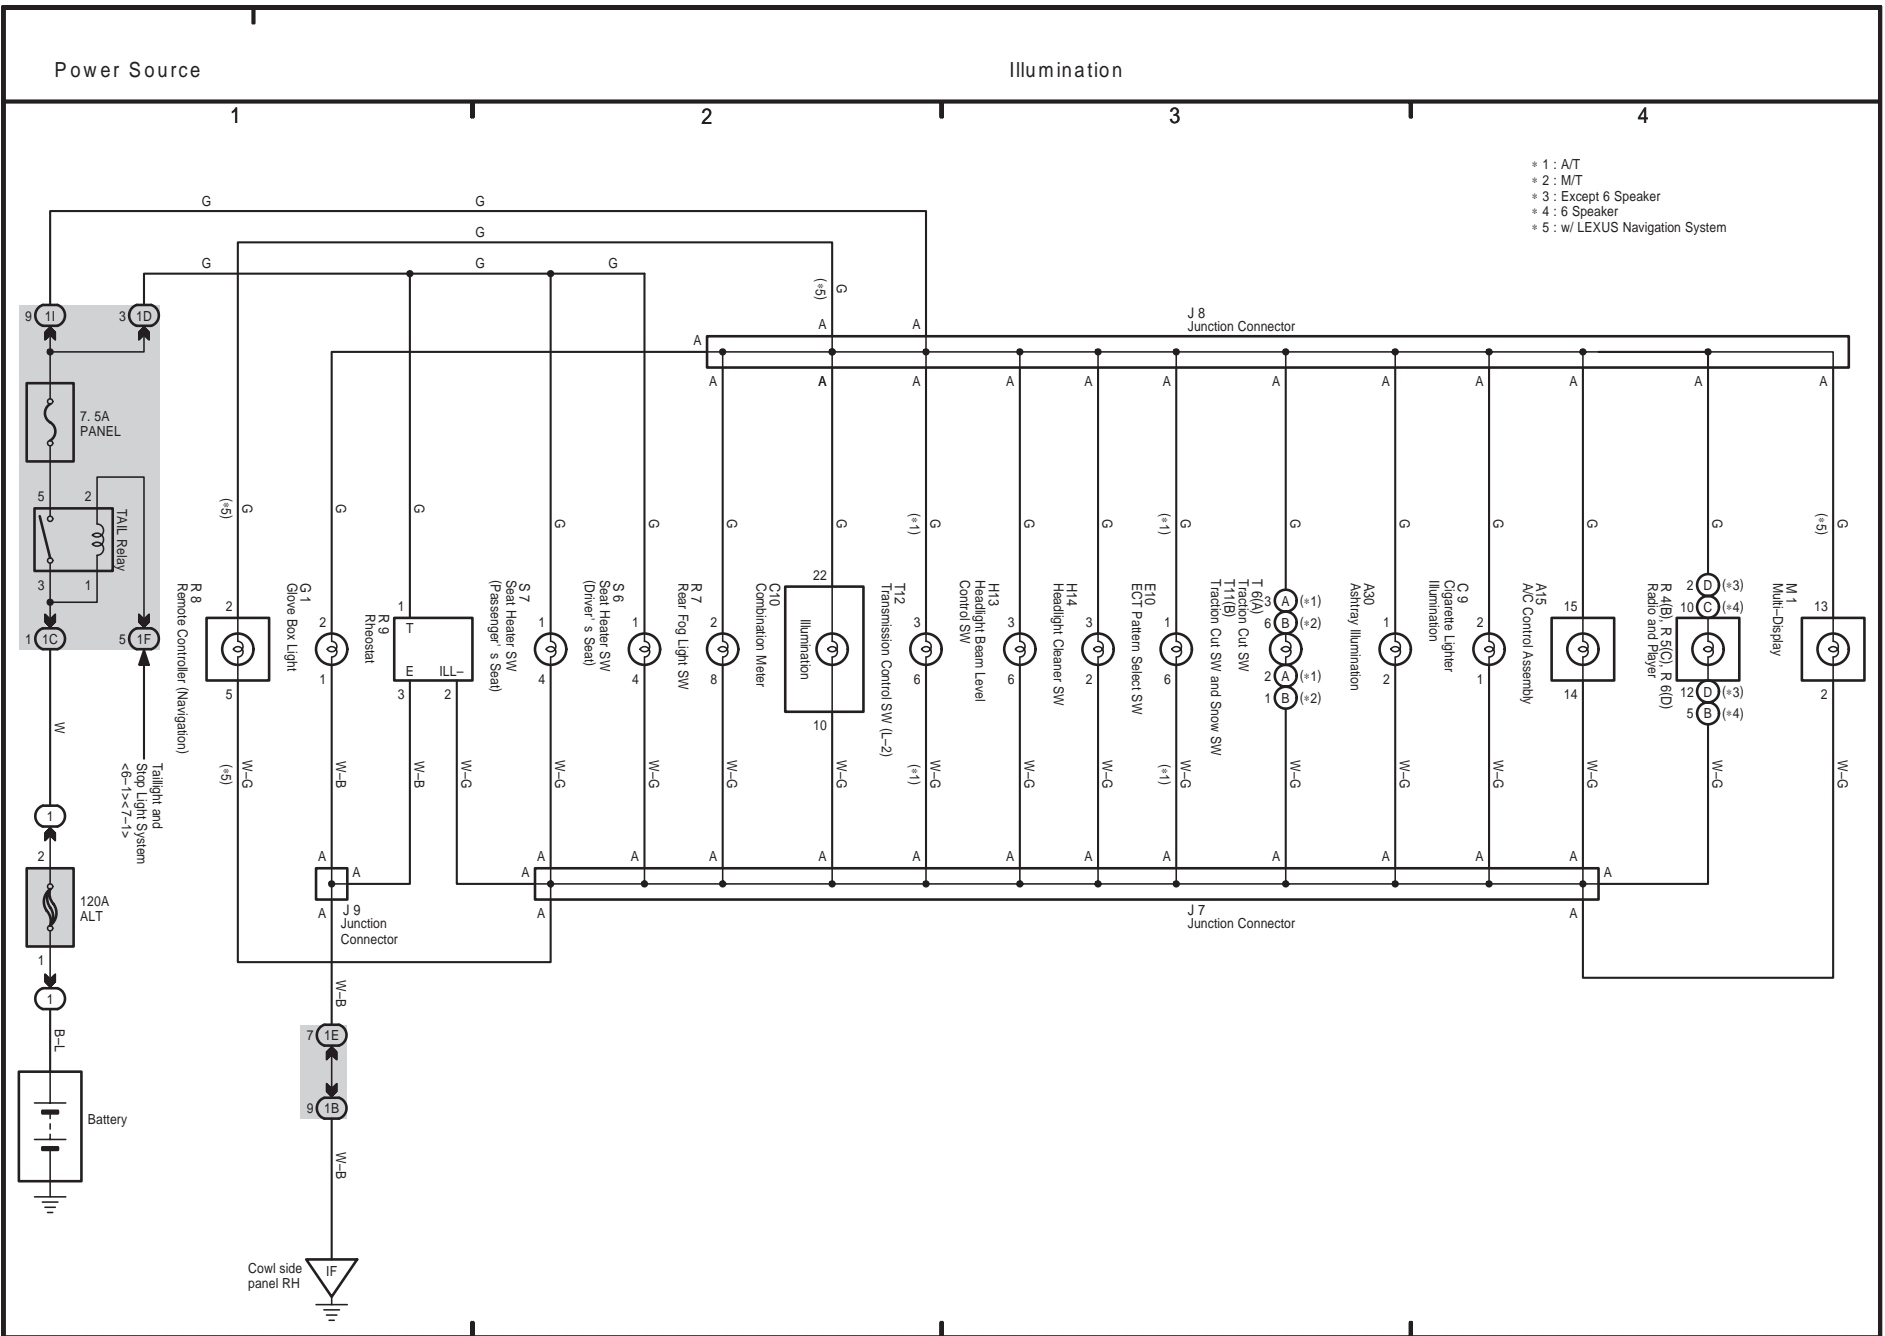

H OVERALL ELECTRICAL WIRING DIAGRAM

8 IS 300 / 200 (RHD)

LEXUS IS 300 / 200 (EWD452E)