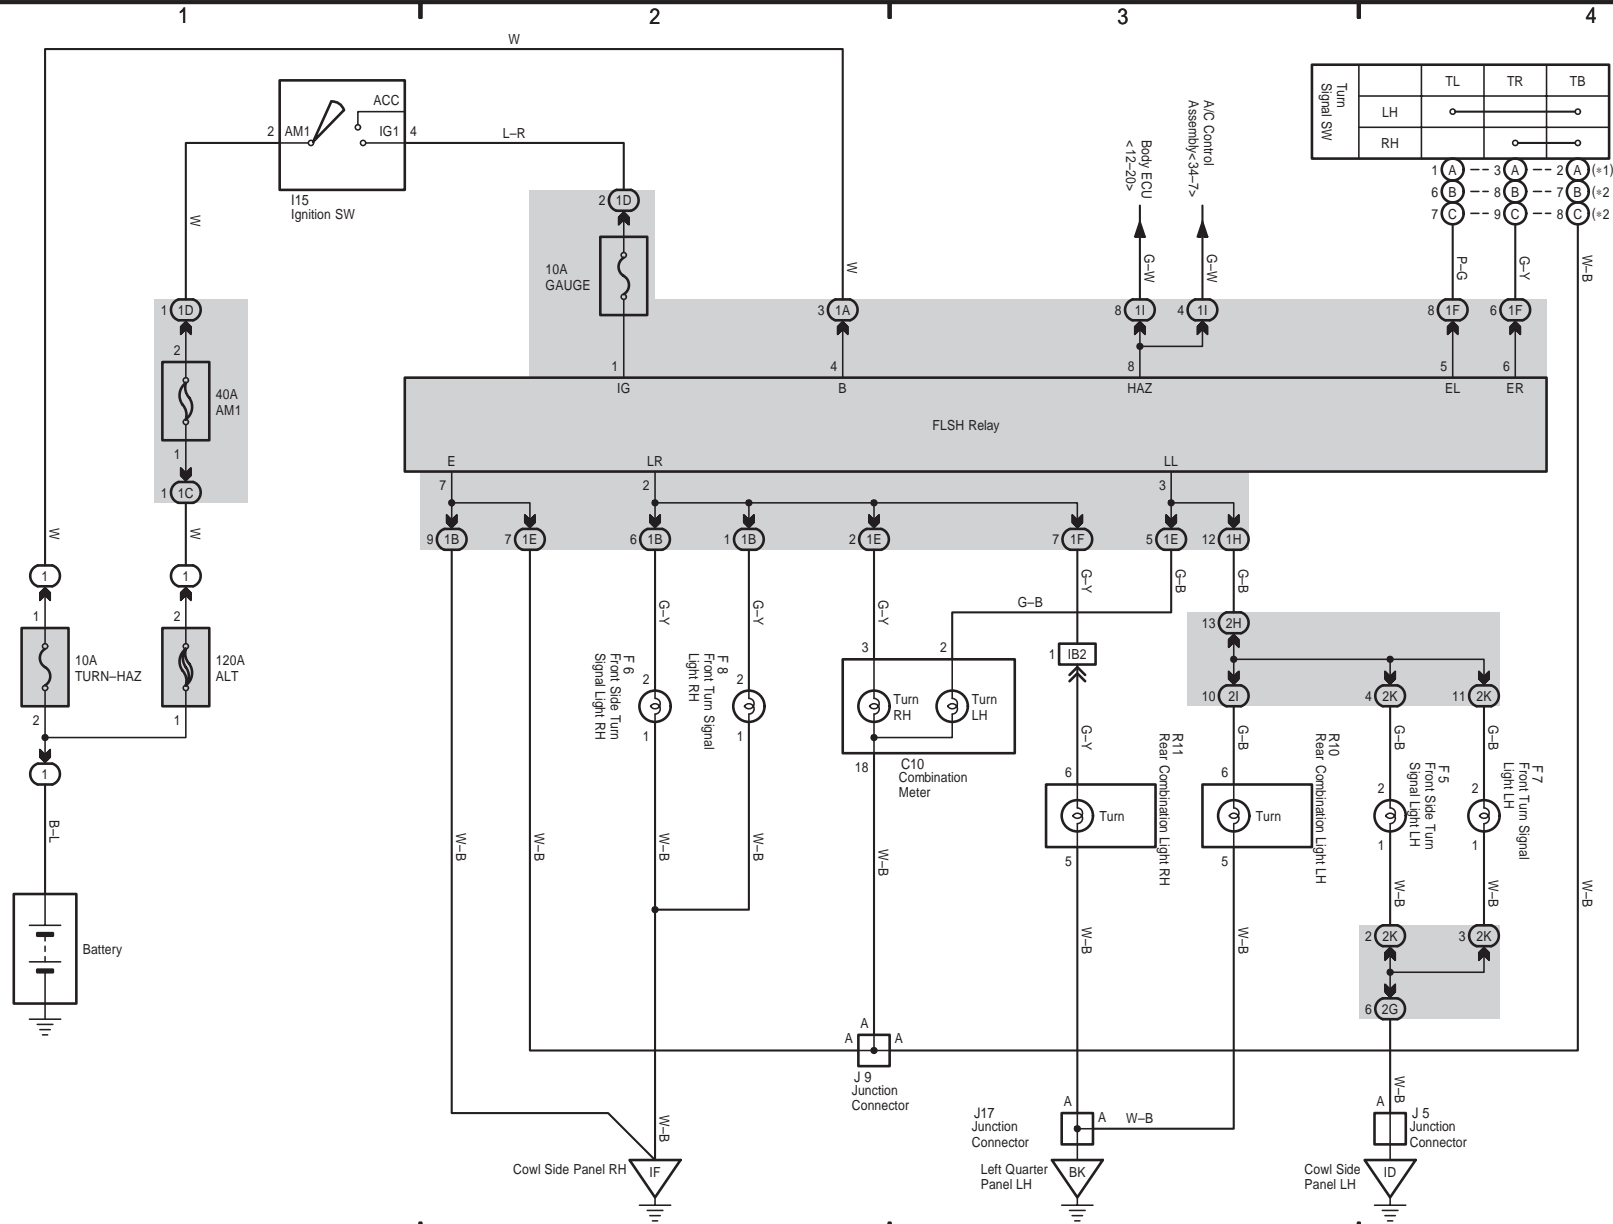

9 IS 300 / 200 (RHD)

- \* 1 : Europe
- \* 2 : Australia
- \* 3 : w/ VSC
- \* 4 : w/o VSC

Power Source

Turn Signal and Hazard Warning Light

LEXUS IS 300 / 200 (EWD452E)