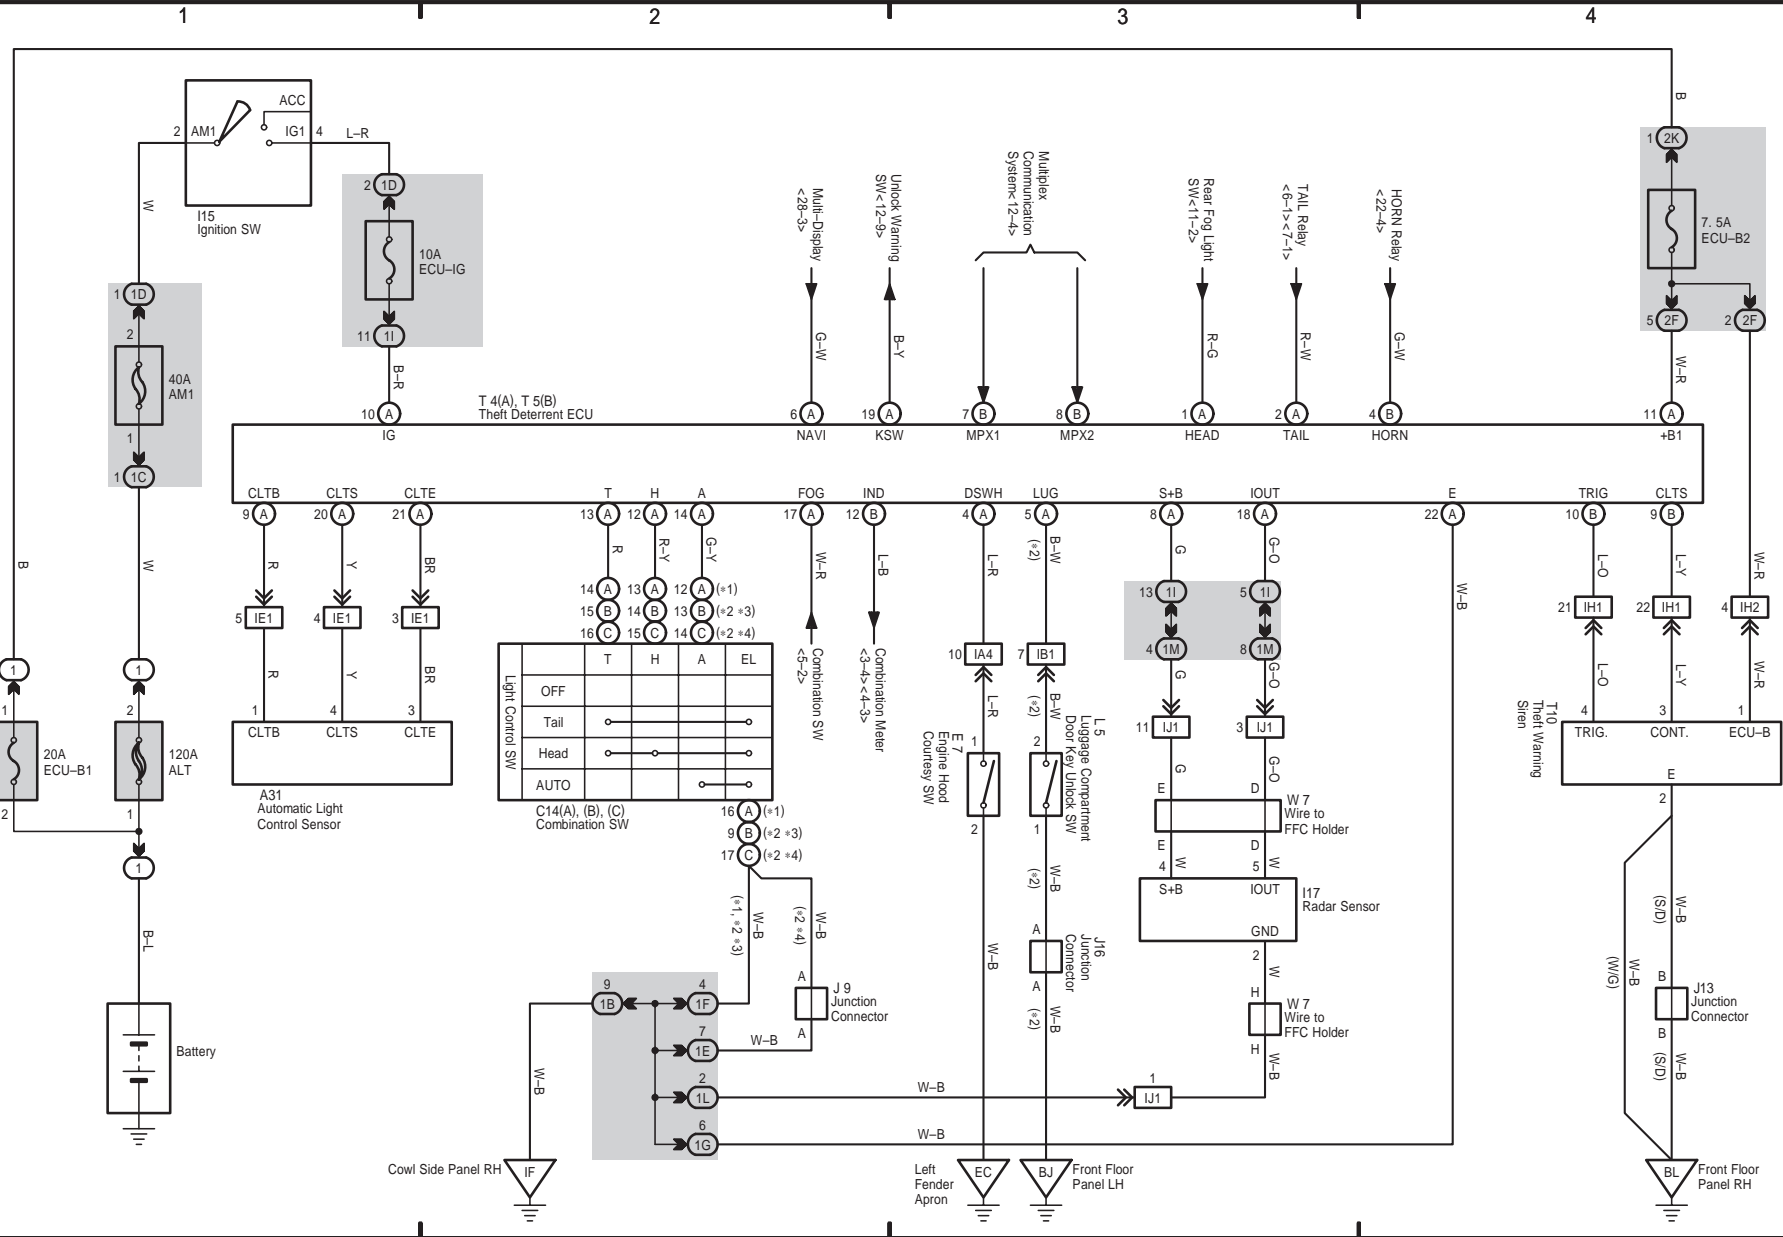

- * 1 : Europe
- * 2 : Australia
- * 3 : w/ VSC
- * 4 : w/o VSC

Power Source

Automatic Light Control

Theft Deterrent

LEXUS IS 300 / 200 (EWD452E)