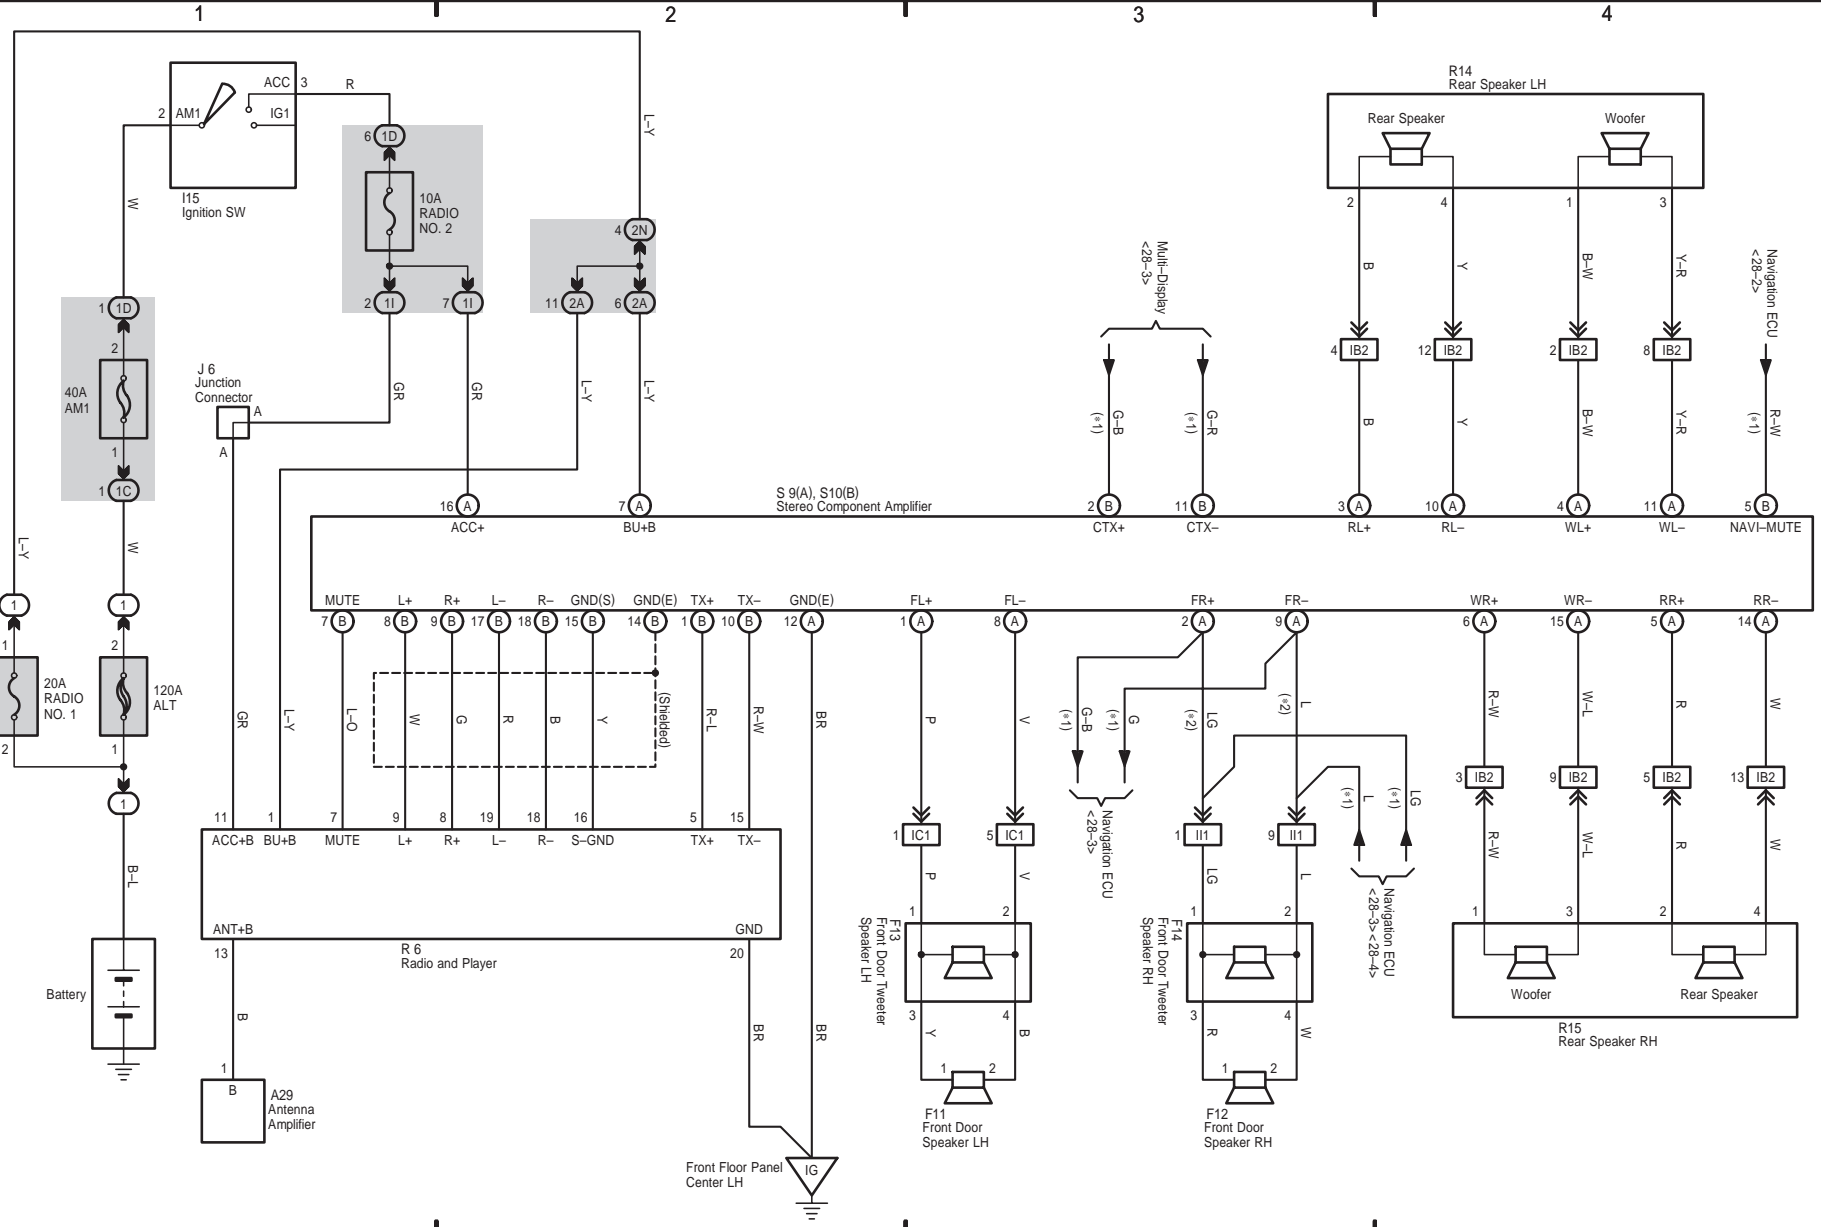

Power Source

Radio and Player (8 Speaker)

* 1 : w/ LEXUS Navigation System
 * 2 : w/o LEXUS Navigation System

LEXUS IS 300 / 200 (EWD452E)