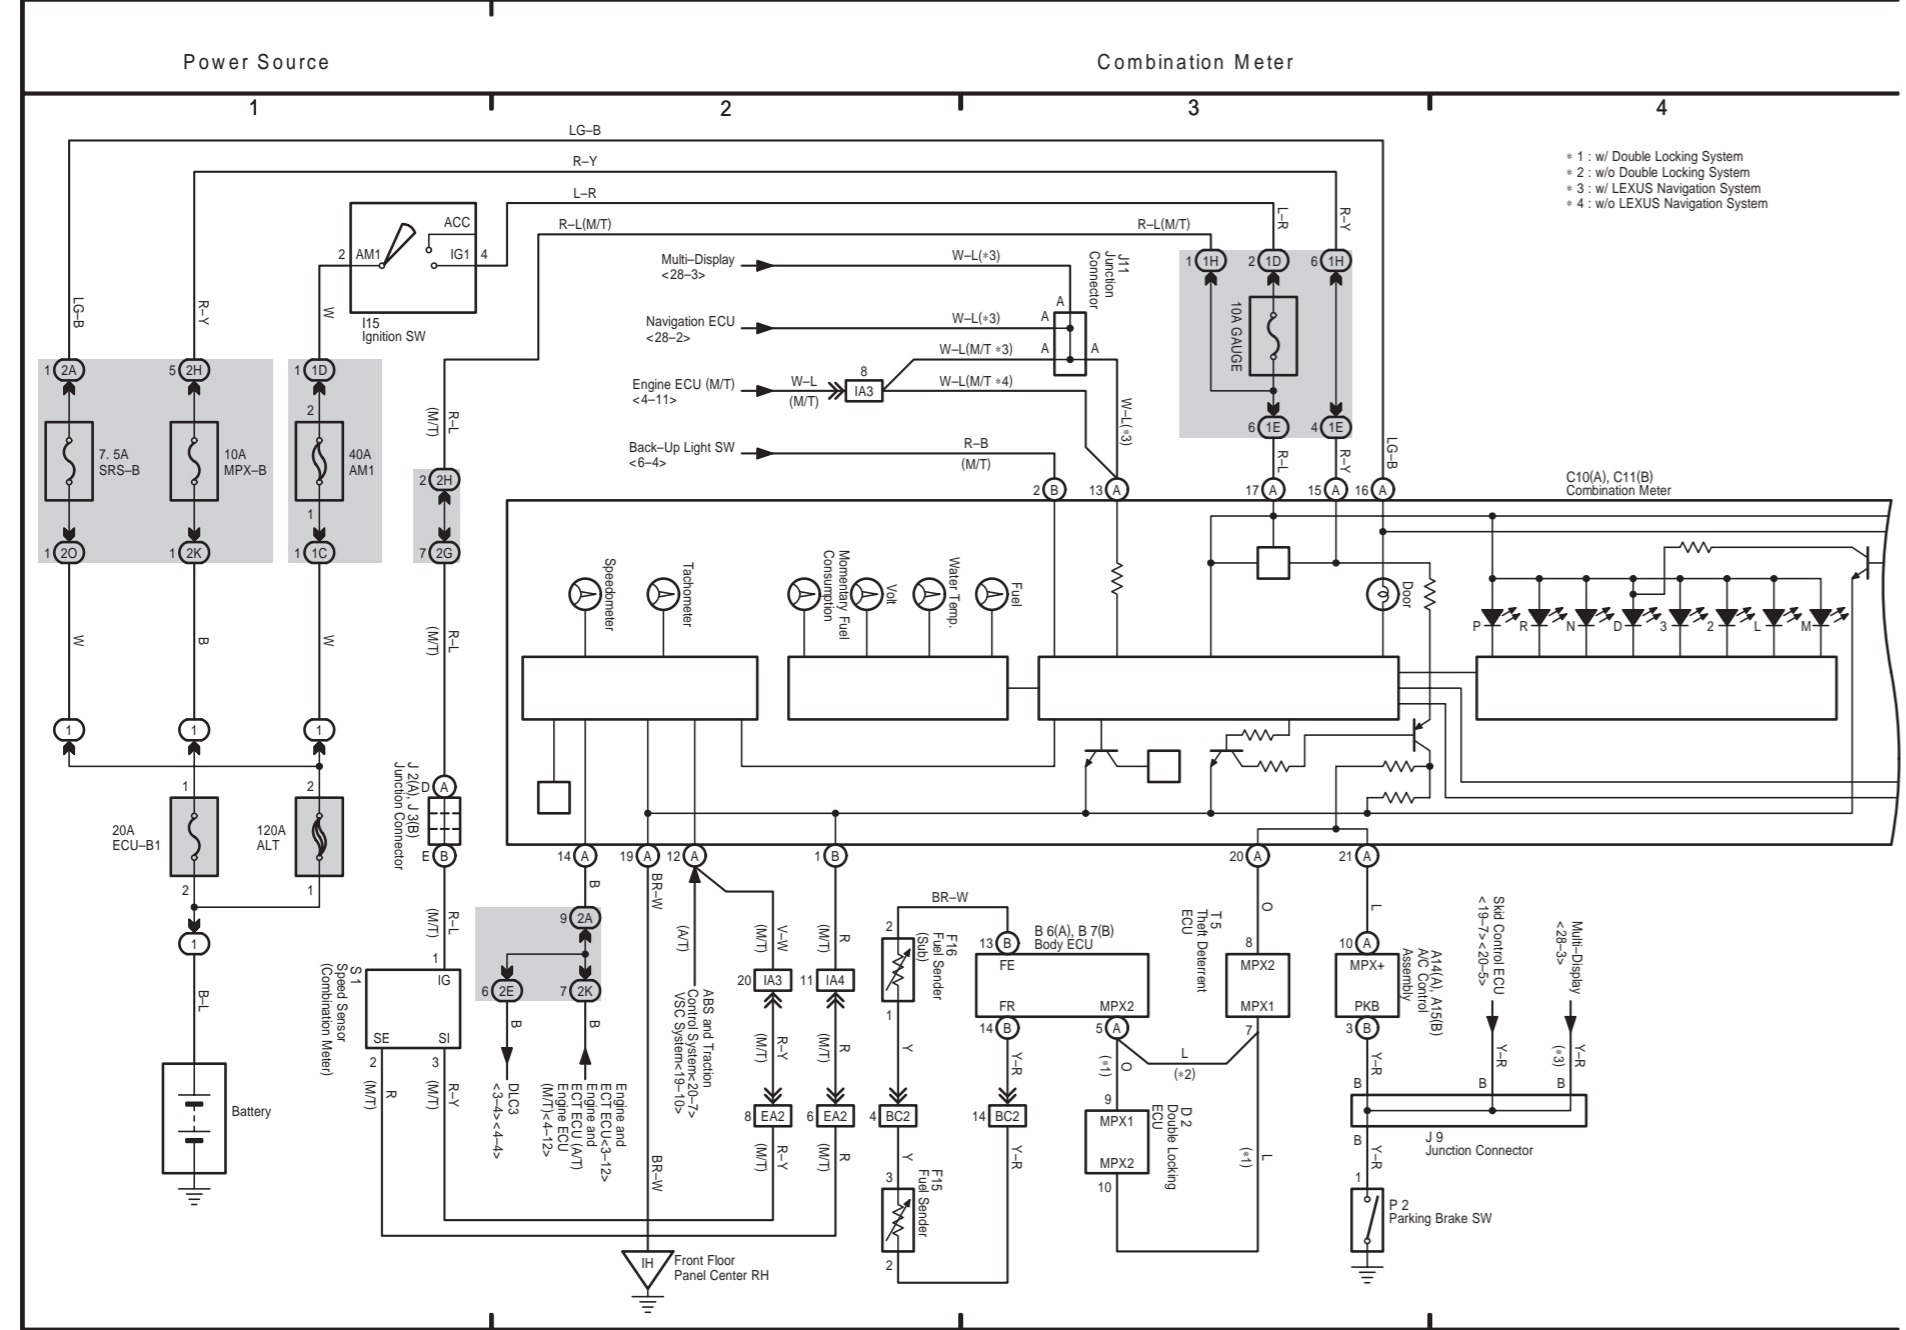

H OVERALL ELECTRICAL WIRING DIAGRAM

LEXUS IS 300 / 200 (EWD452E)