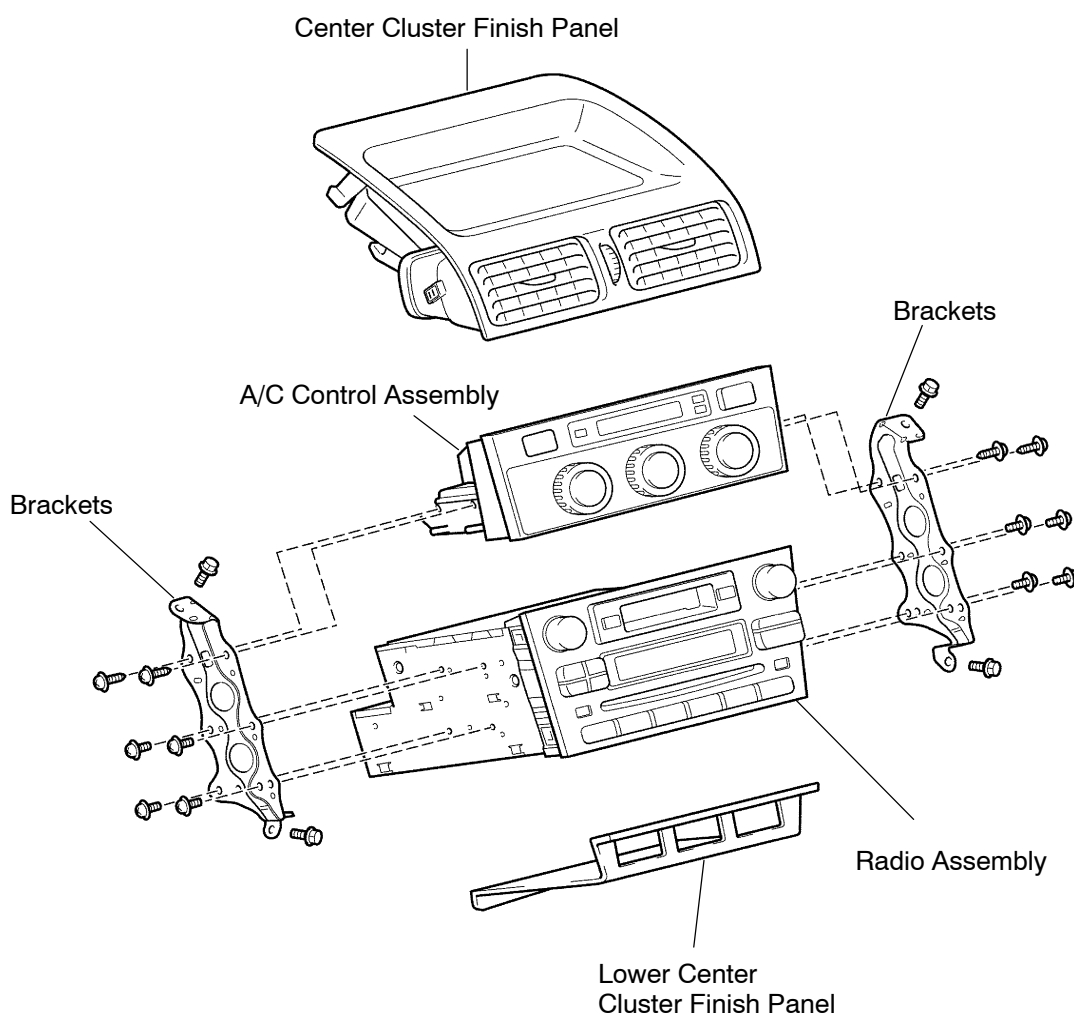

COMPONENTS

w/ LEXUS Navigation System:

P

I11755