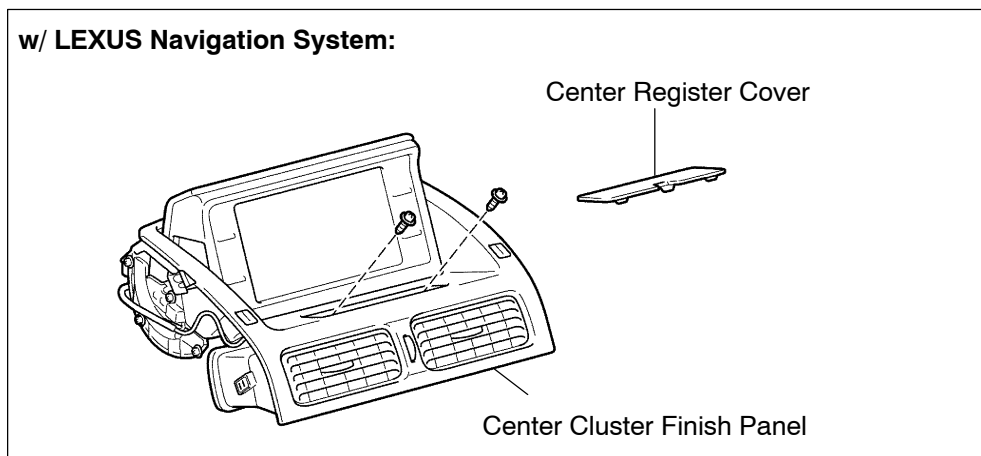

COMPONENTS

w/ LEXUS Navigation System:

P

I11755