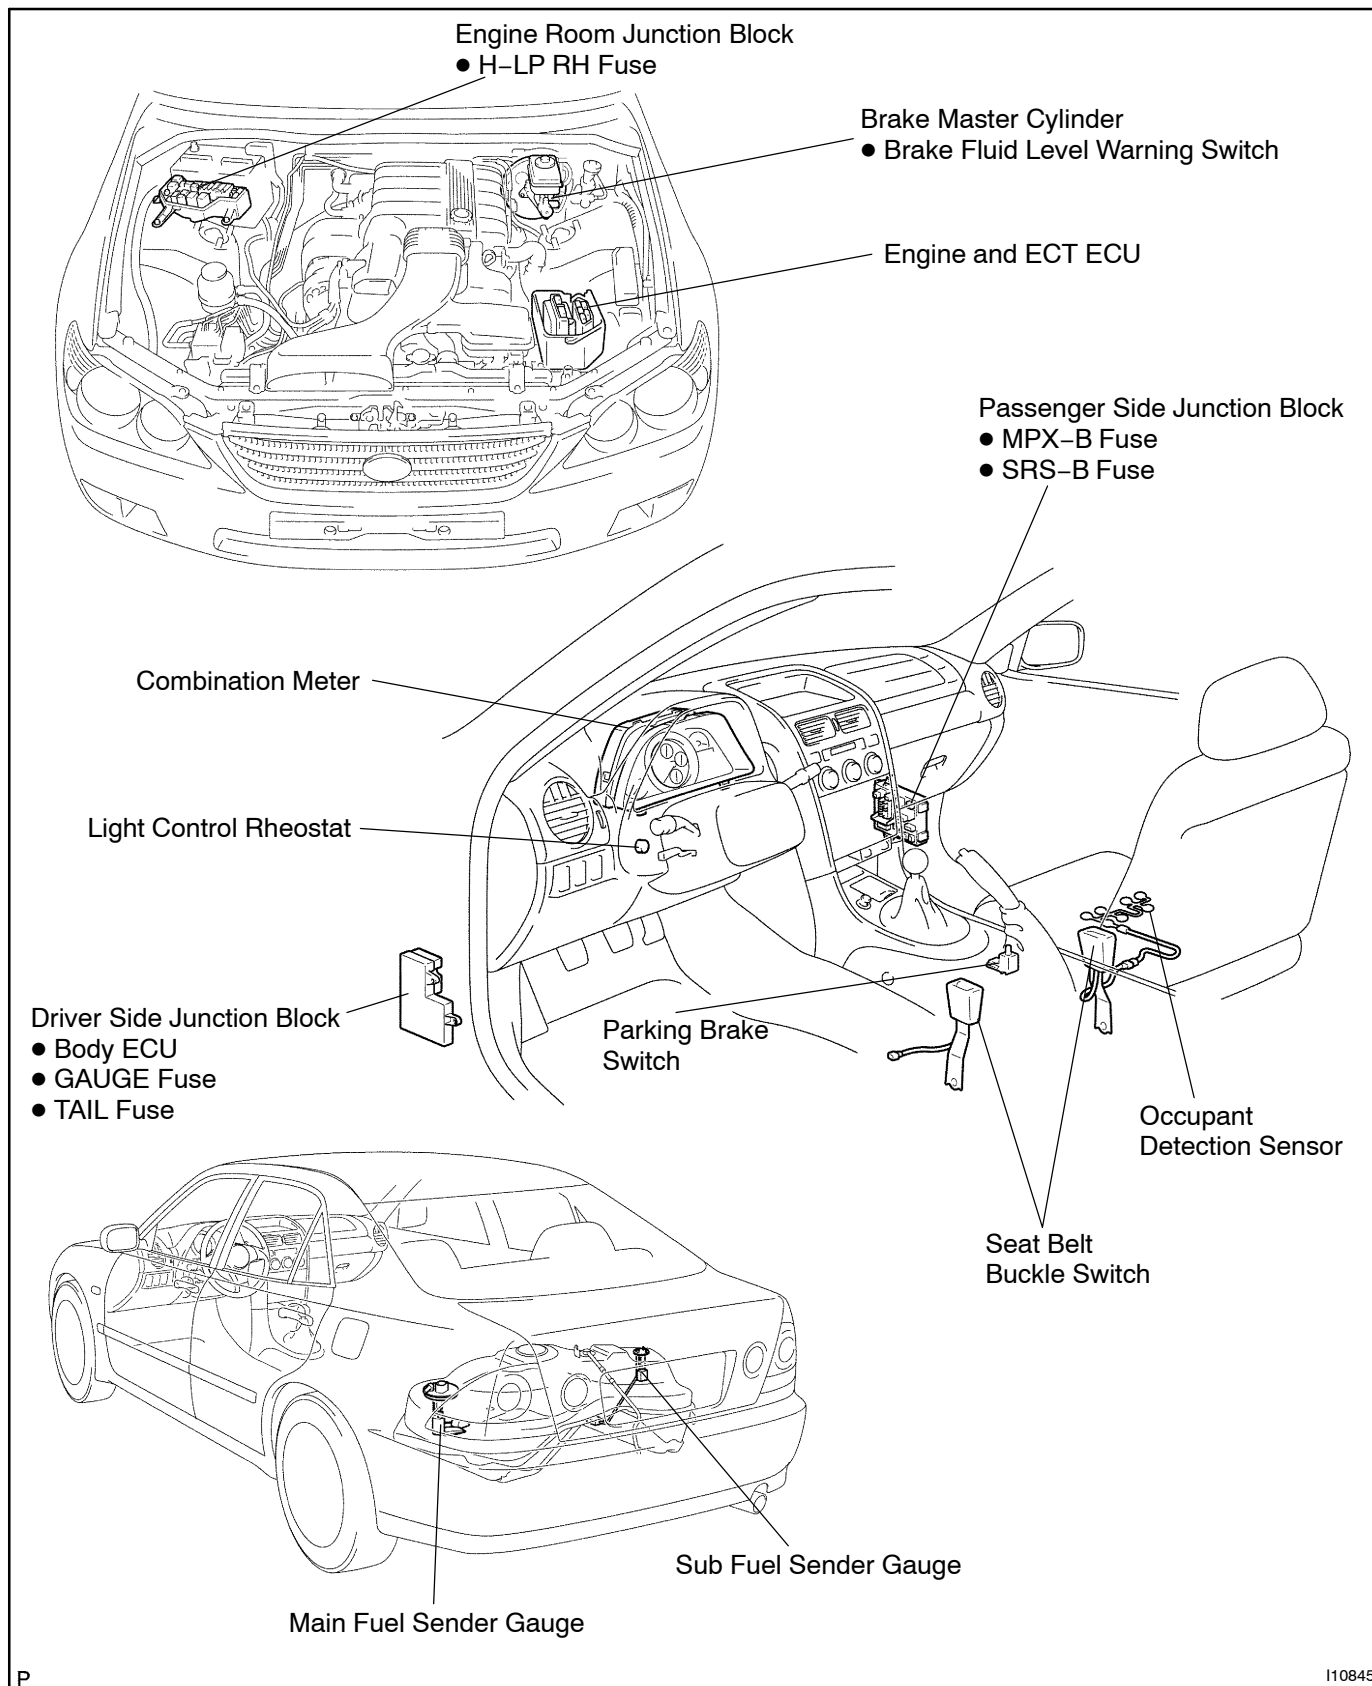

# COMBINATION METER LOCATION

BE0HH-06

**M/T Vehicle**

**A/T Vehicle**