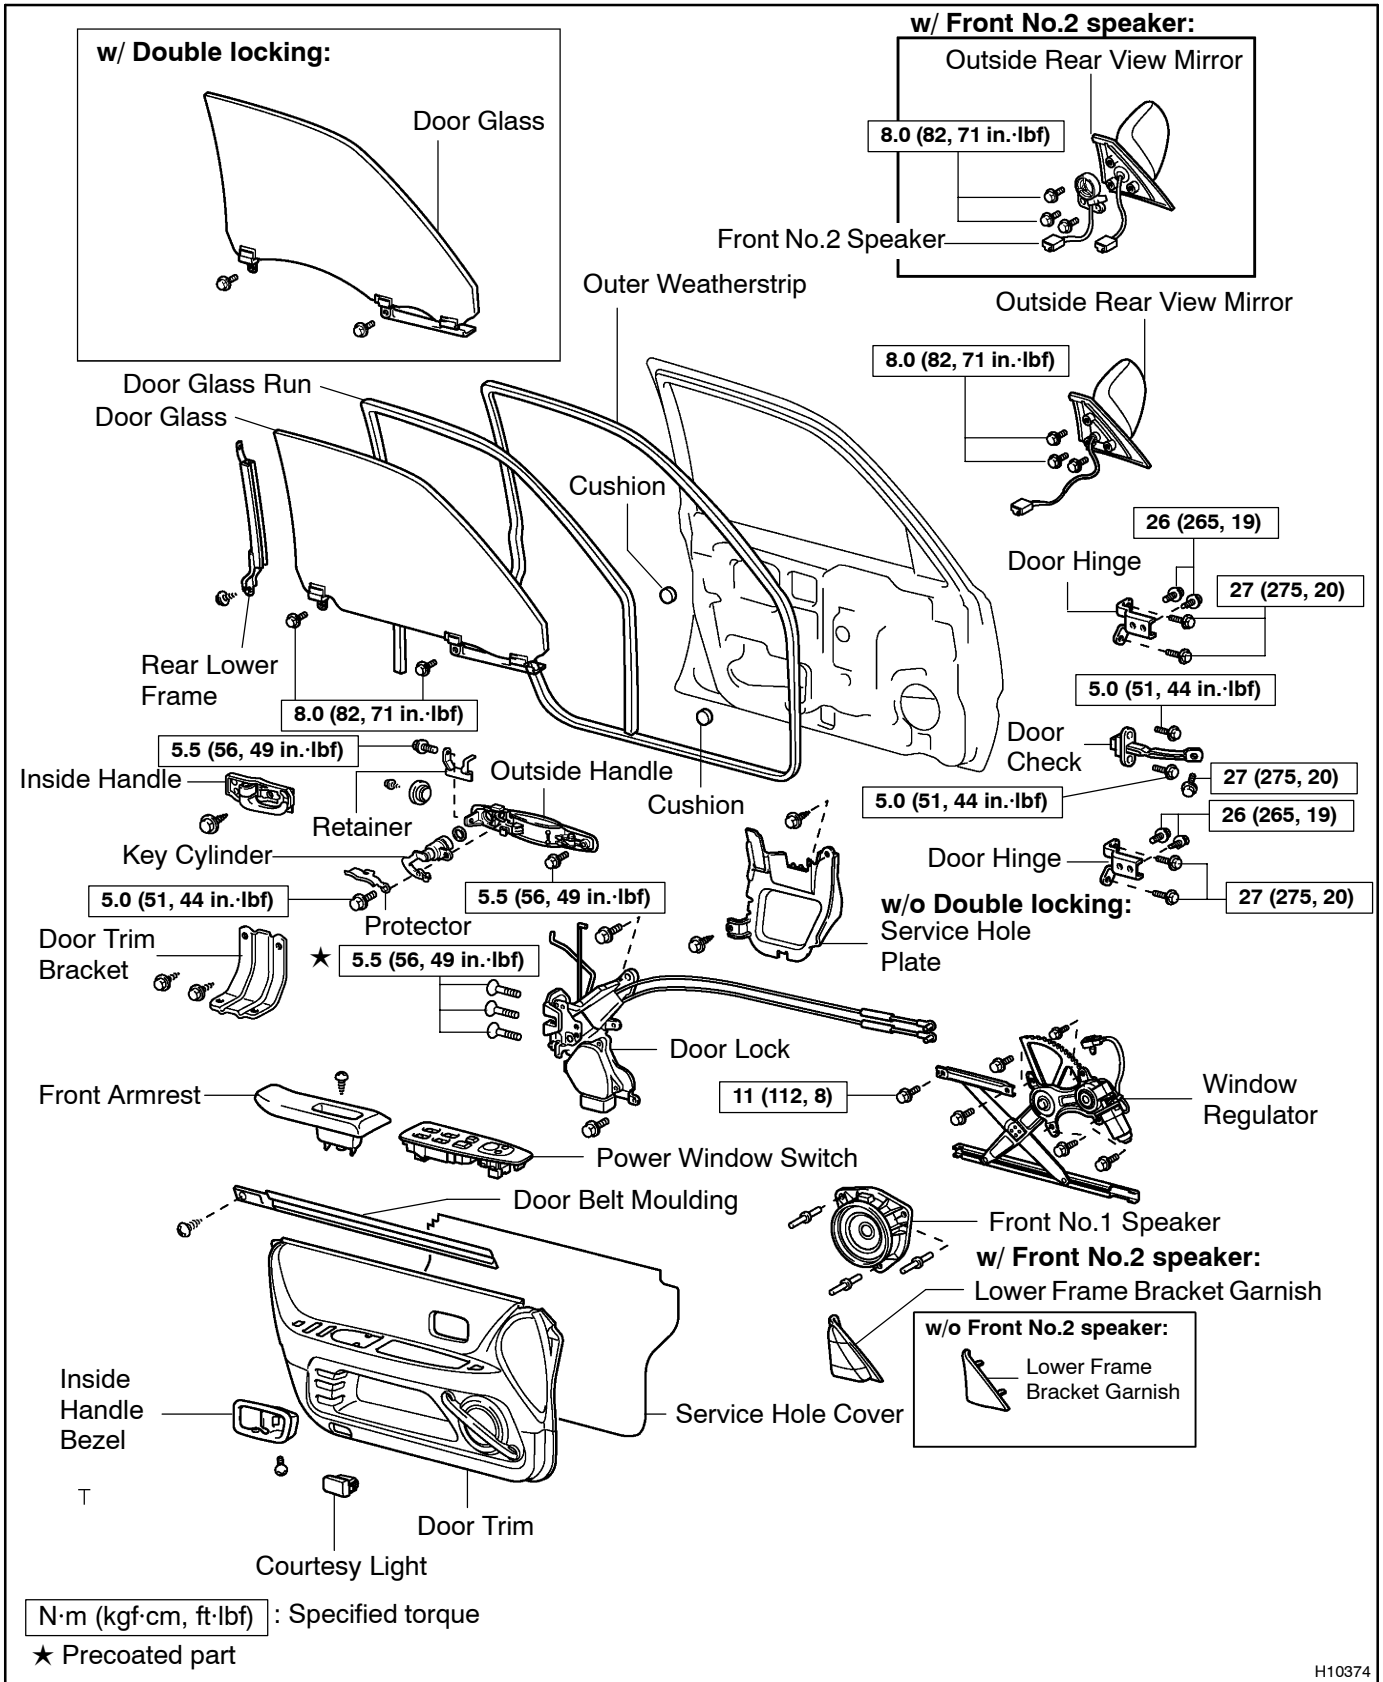

# FRONT DOOR COMPONENTS

B02C3-01

H10374