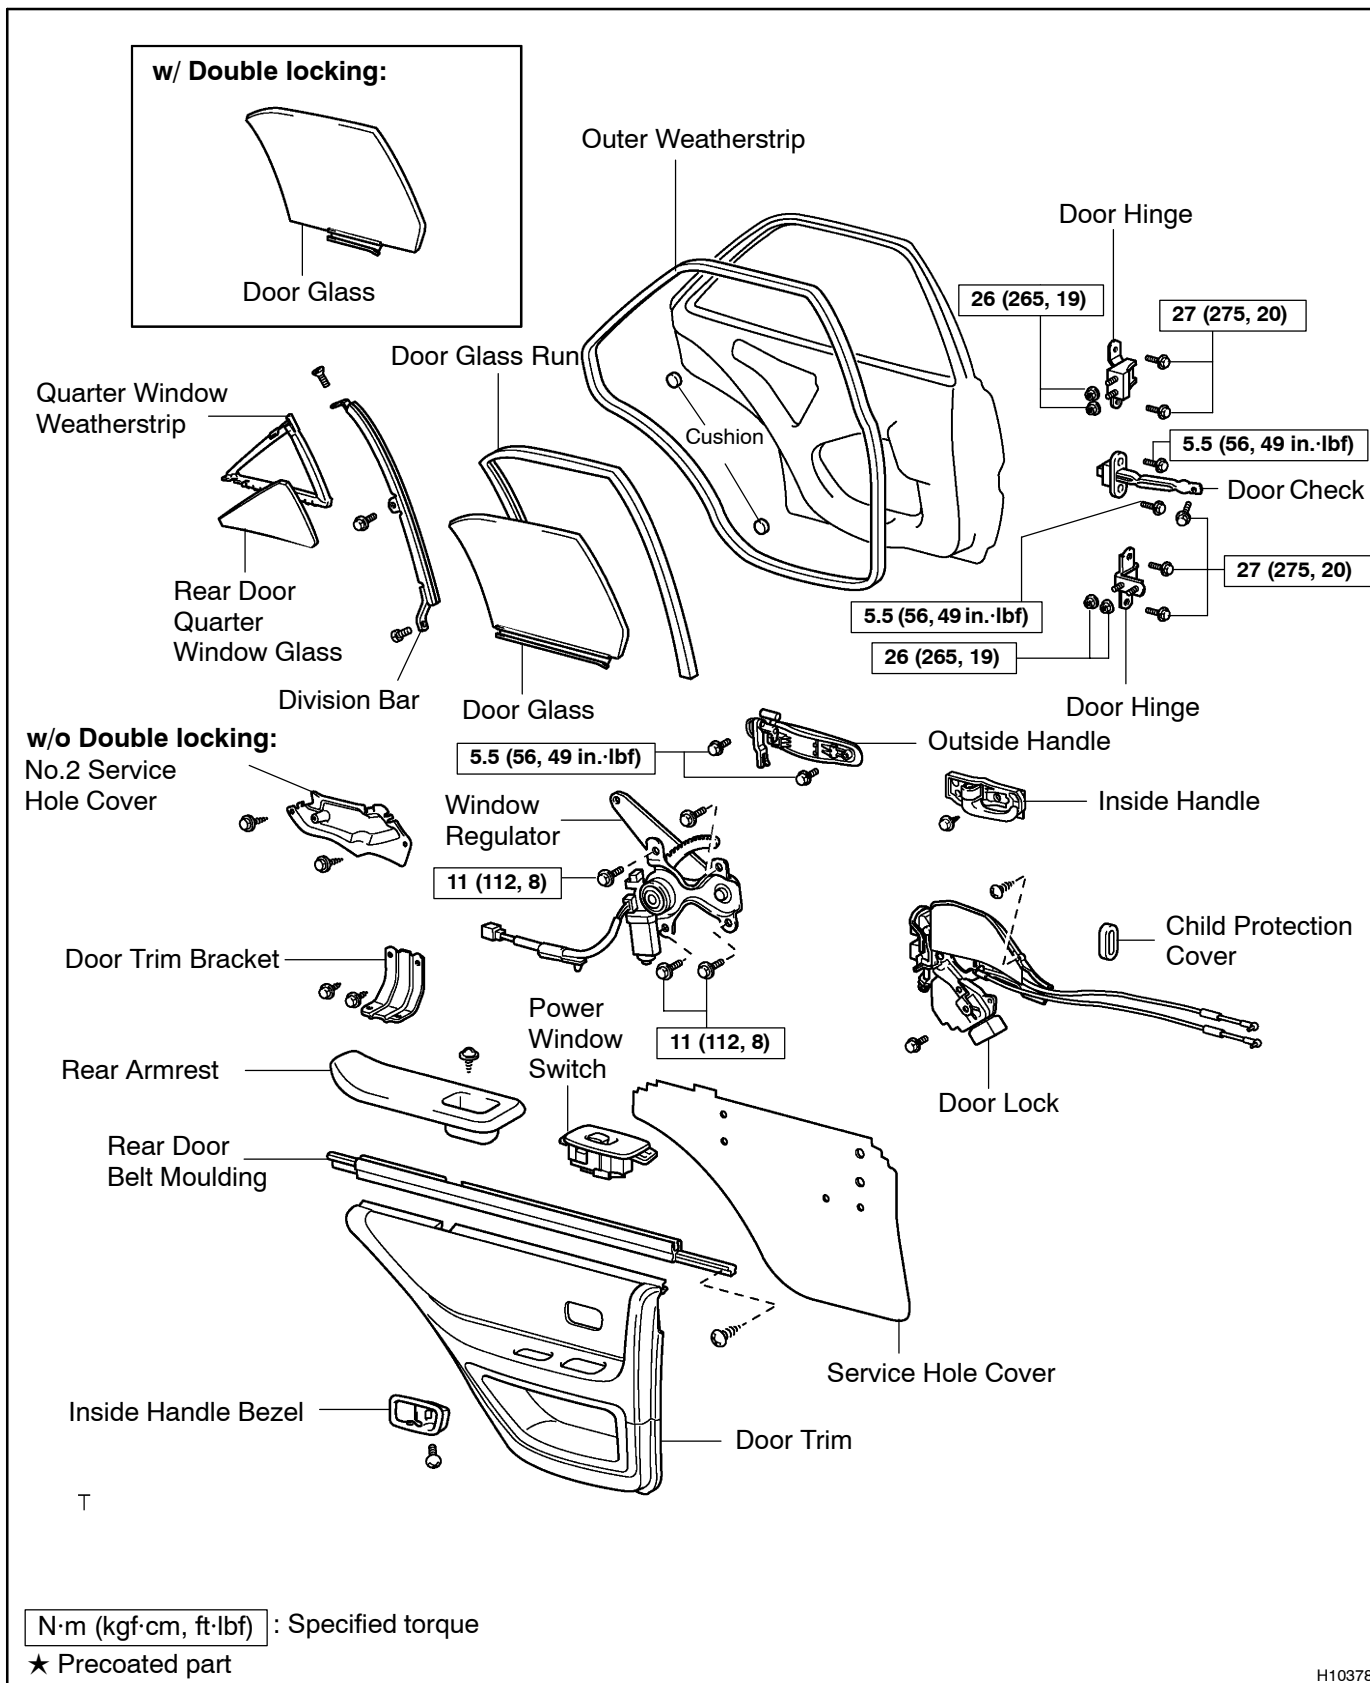

REAR DOOR COMPONENTS

BO2C7-01

H10378