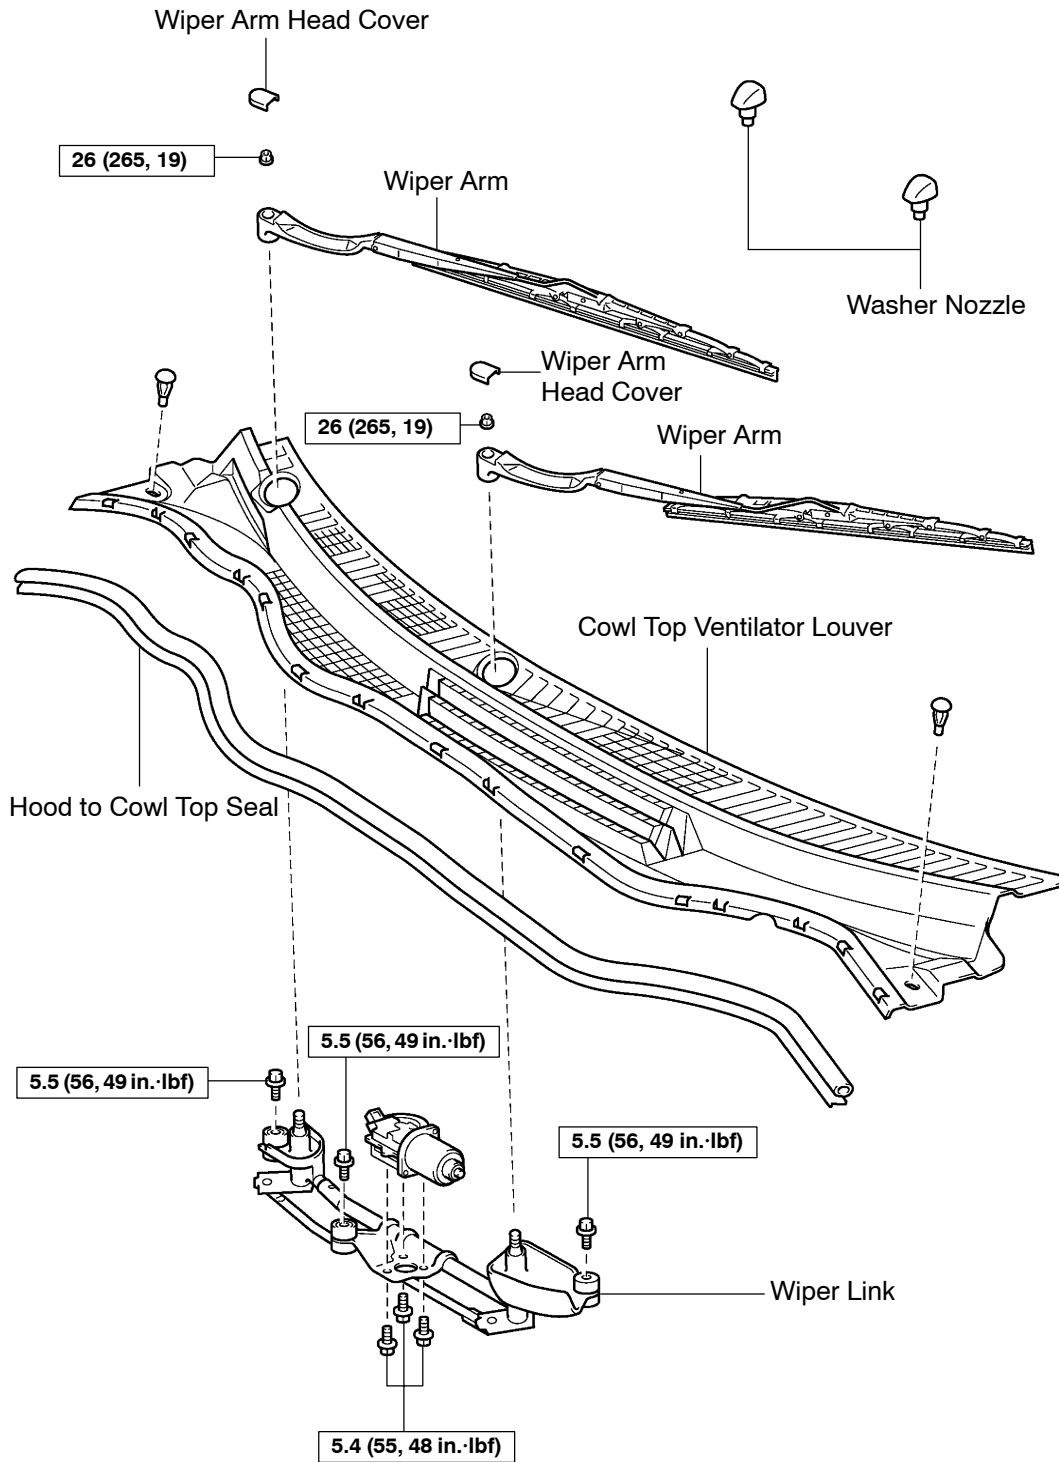

FRONT WIPER AND WASHER COMPONENTS

B00UX-04

\square N·m (kgf·cm, ft·lbf) : Specified torque

H10396