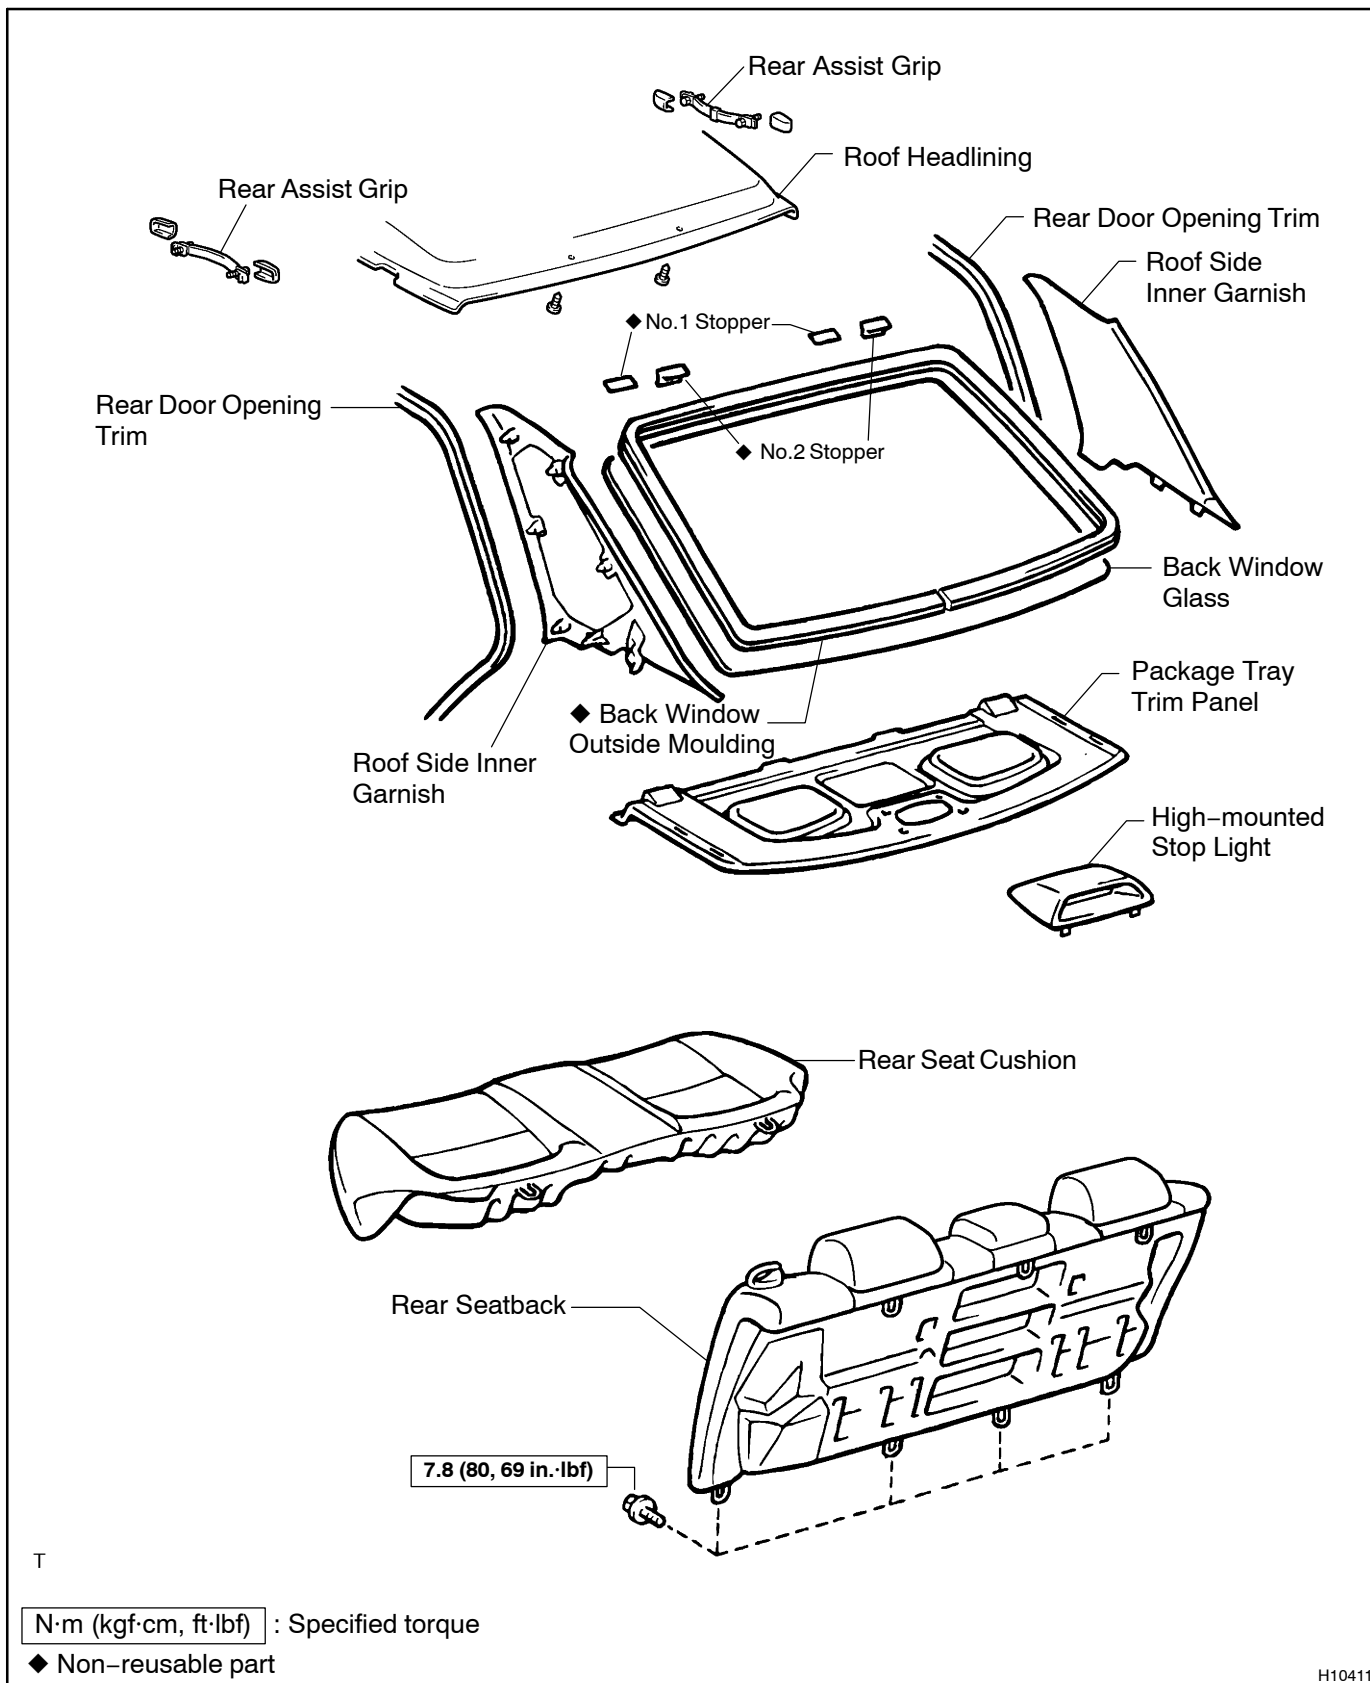

# BACK WINDOW GLASS COMPONENTS

BO22L-02

H10411