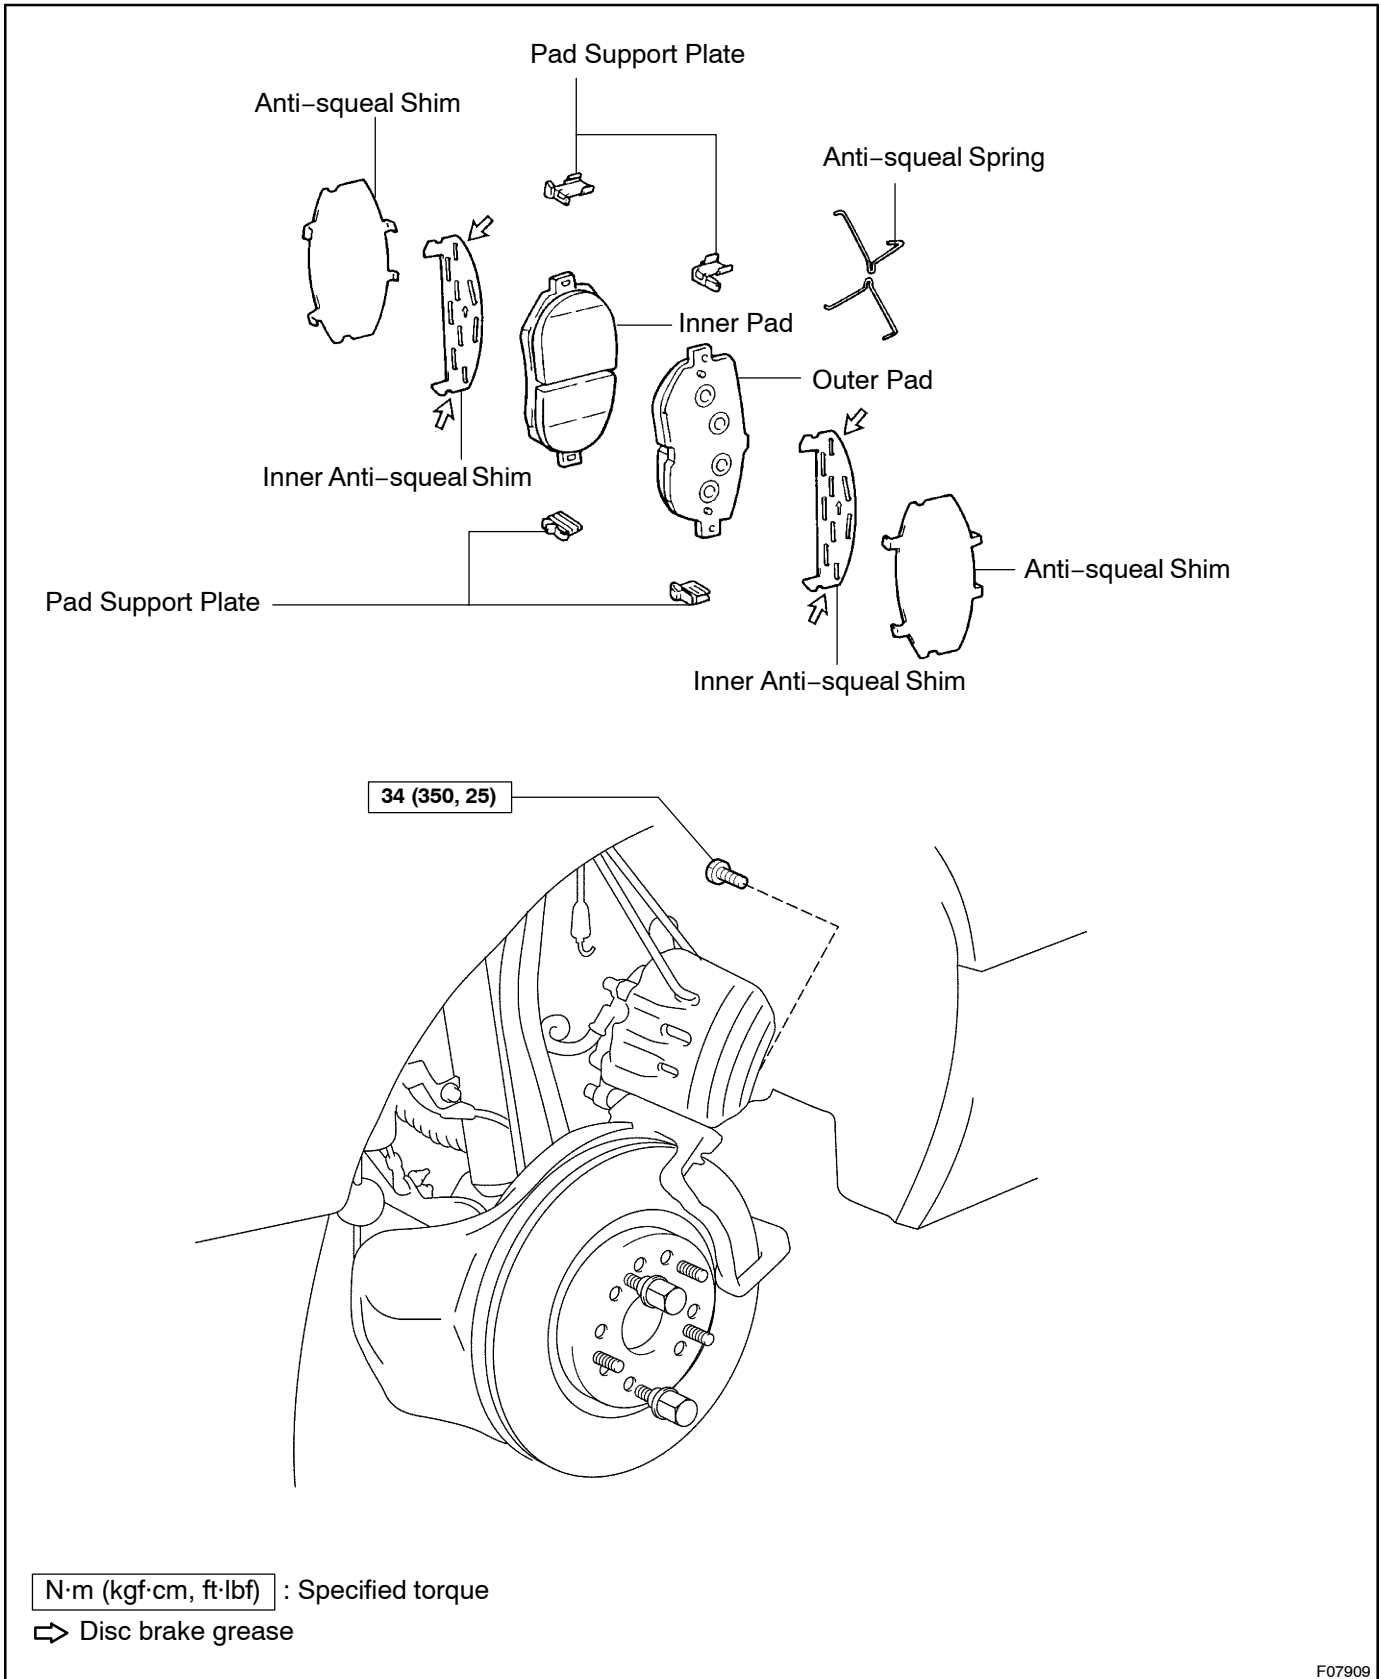

# FRONT BRAKE PAD COMPONENTS

BR0JH-06

F07909