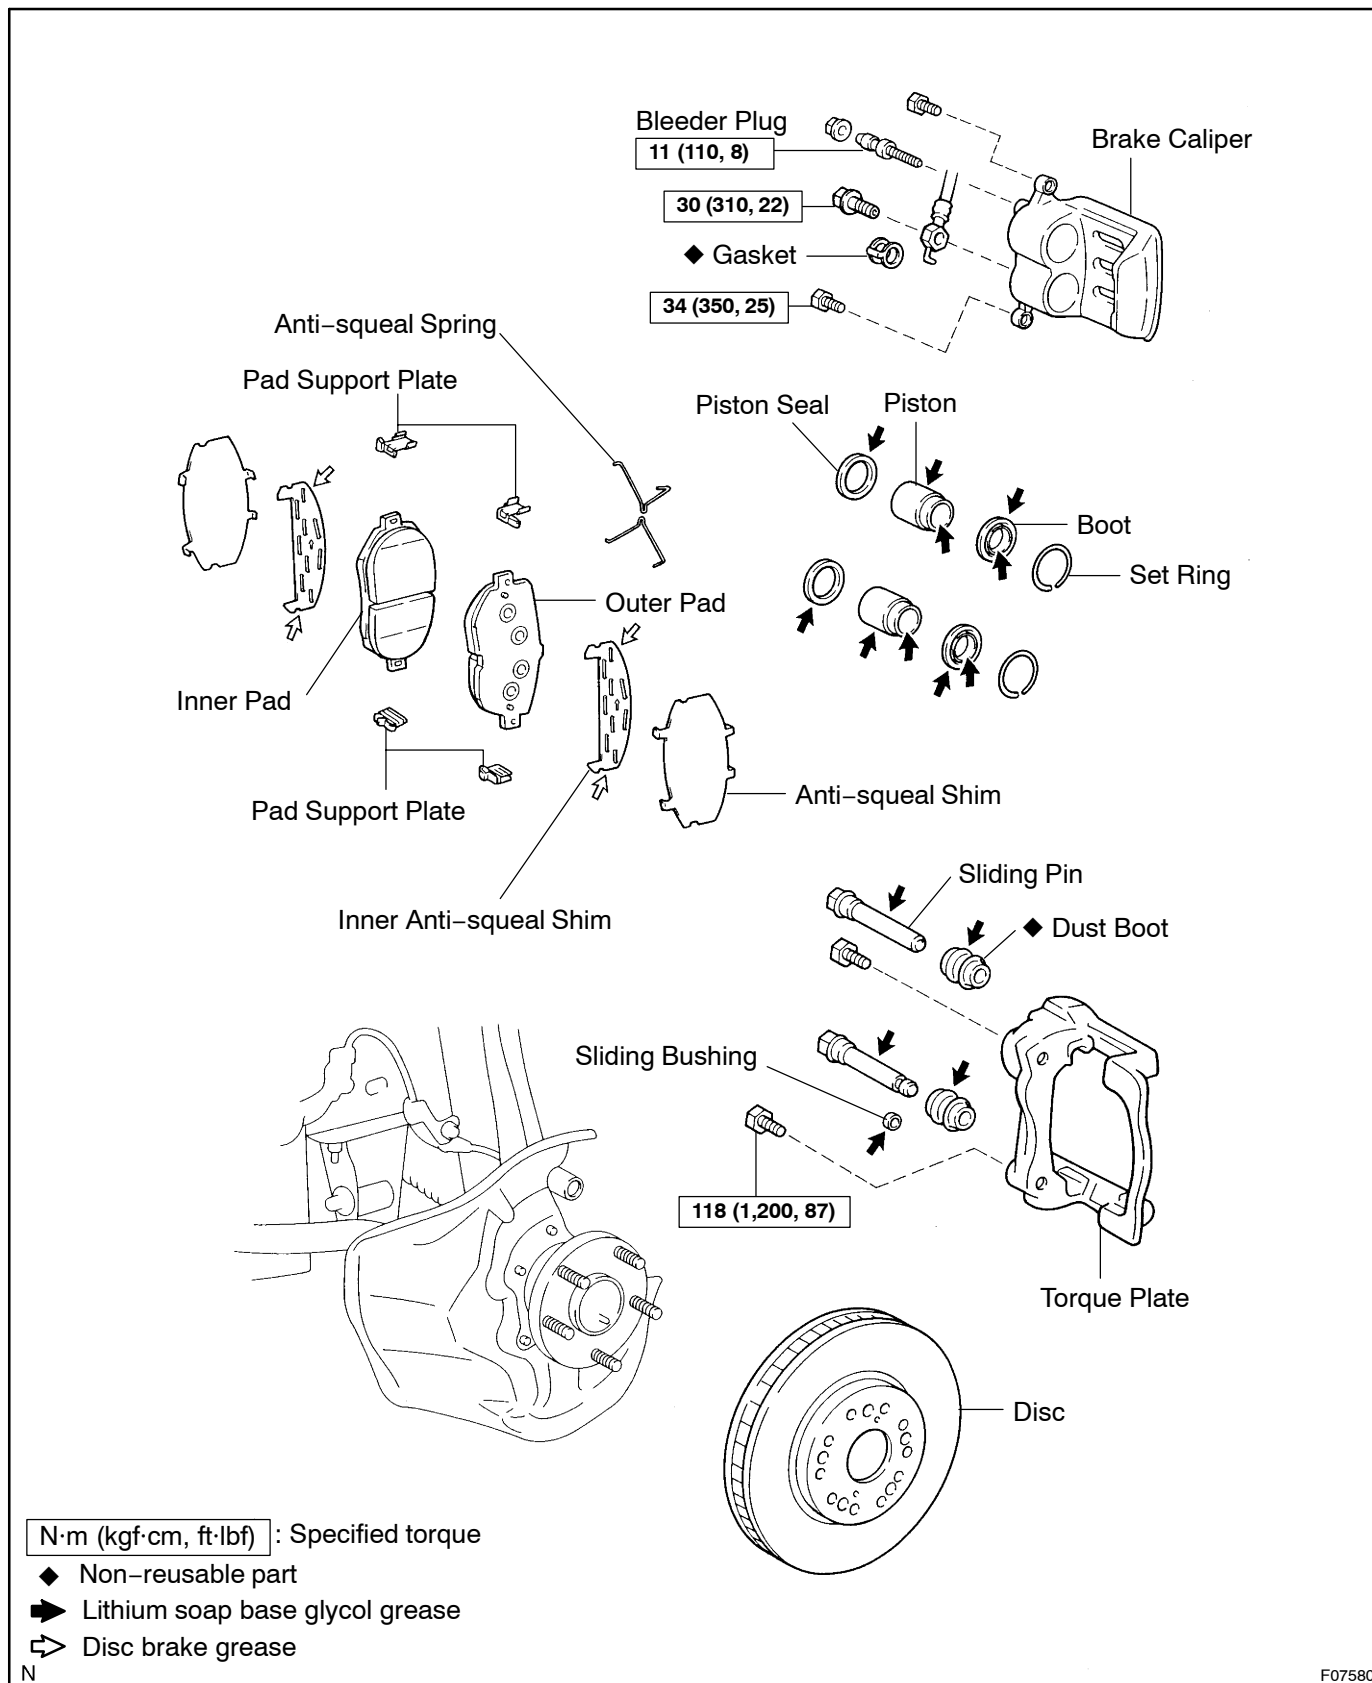

FRONT BRAKE CALIPER COMPONENTS

BR0JJ-08

N

F07580