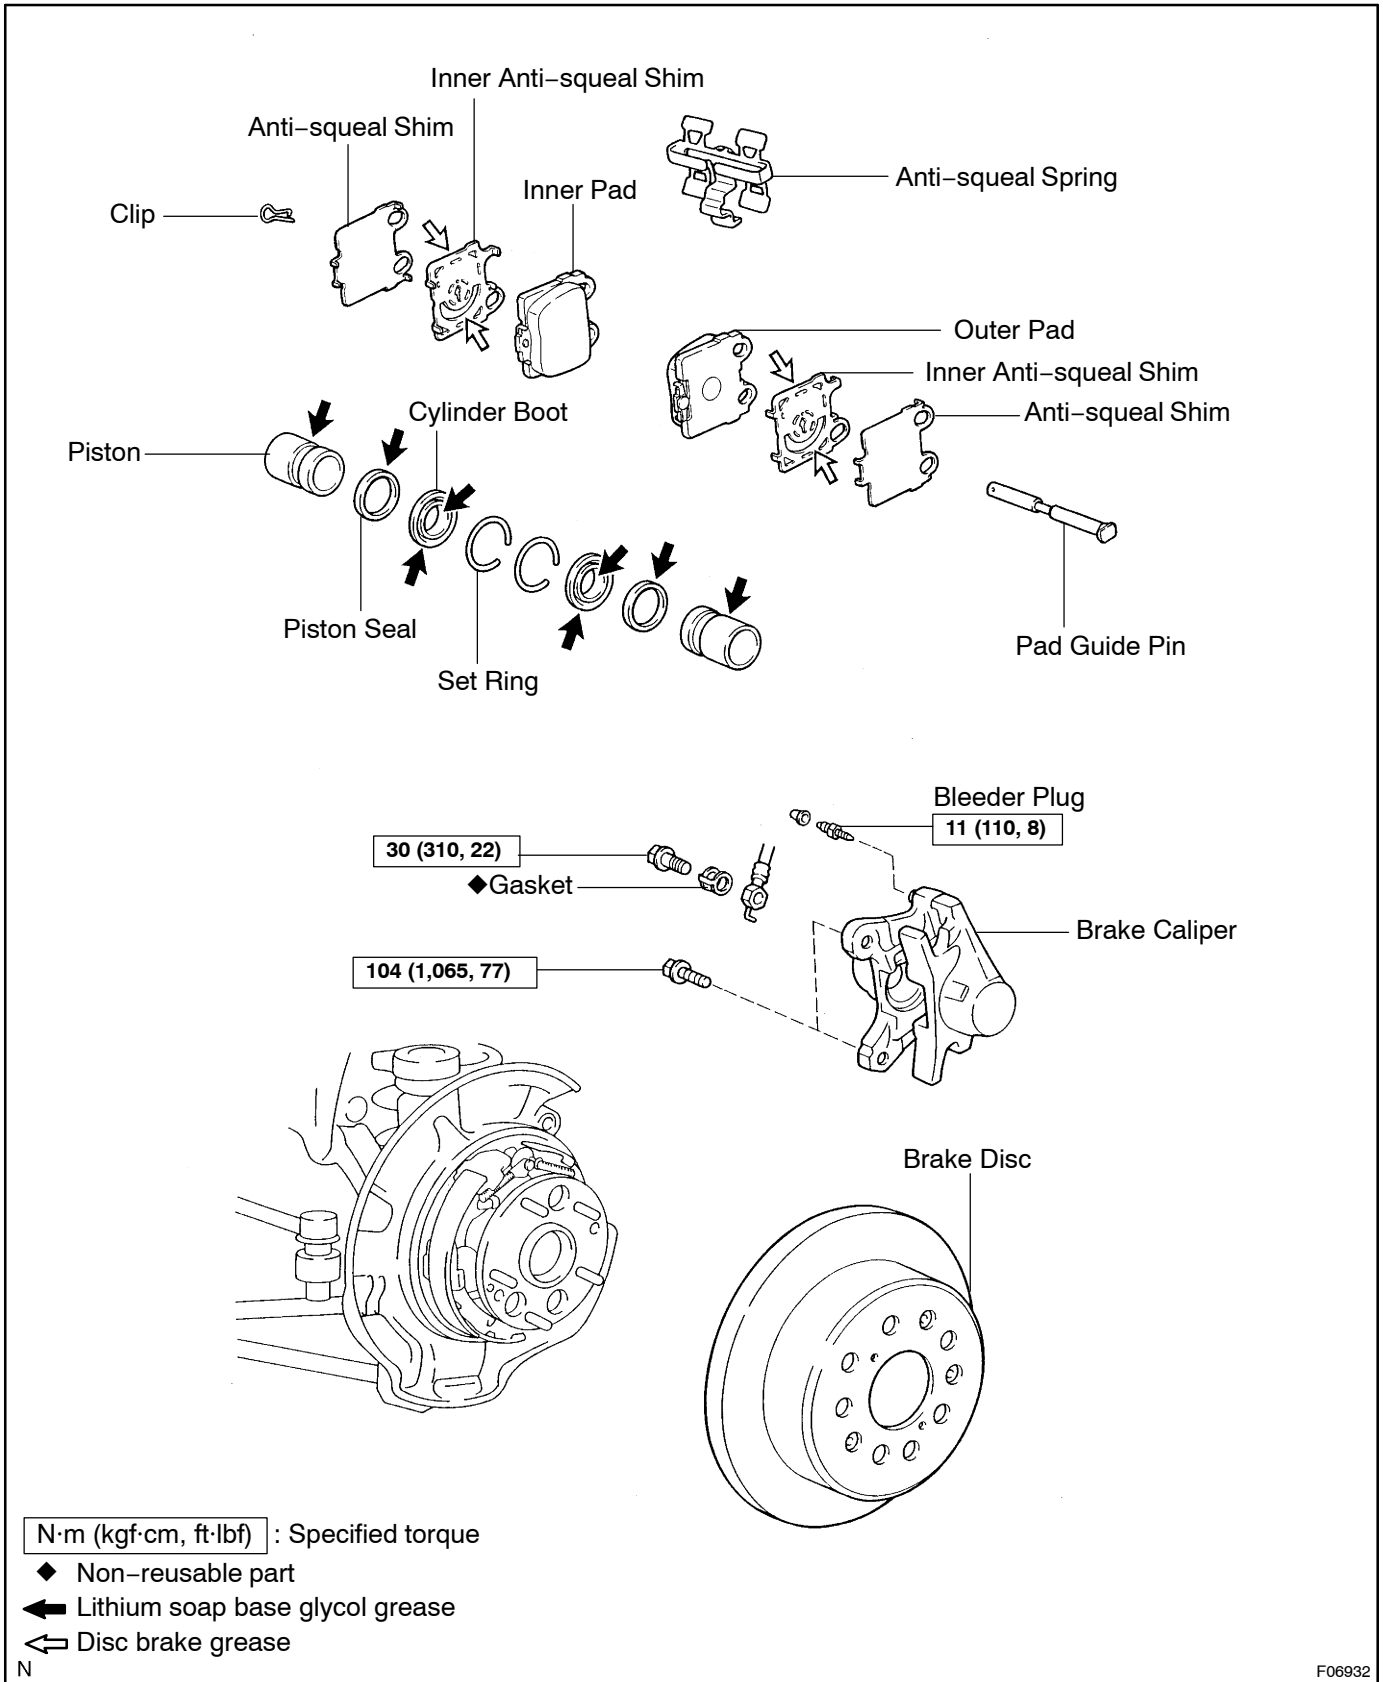

# REAR BRAKE CALIPER COMPONENTS

BR0JR-09

F06932