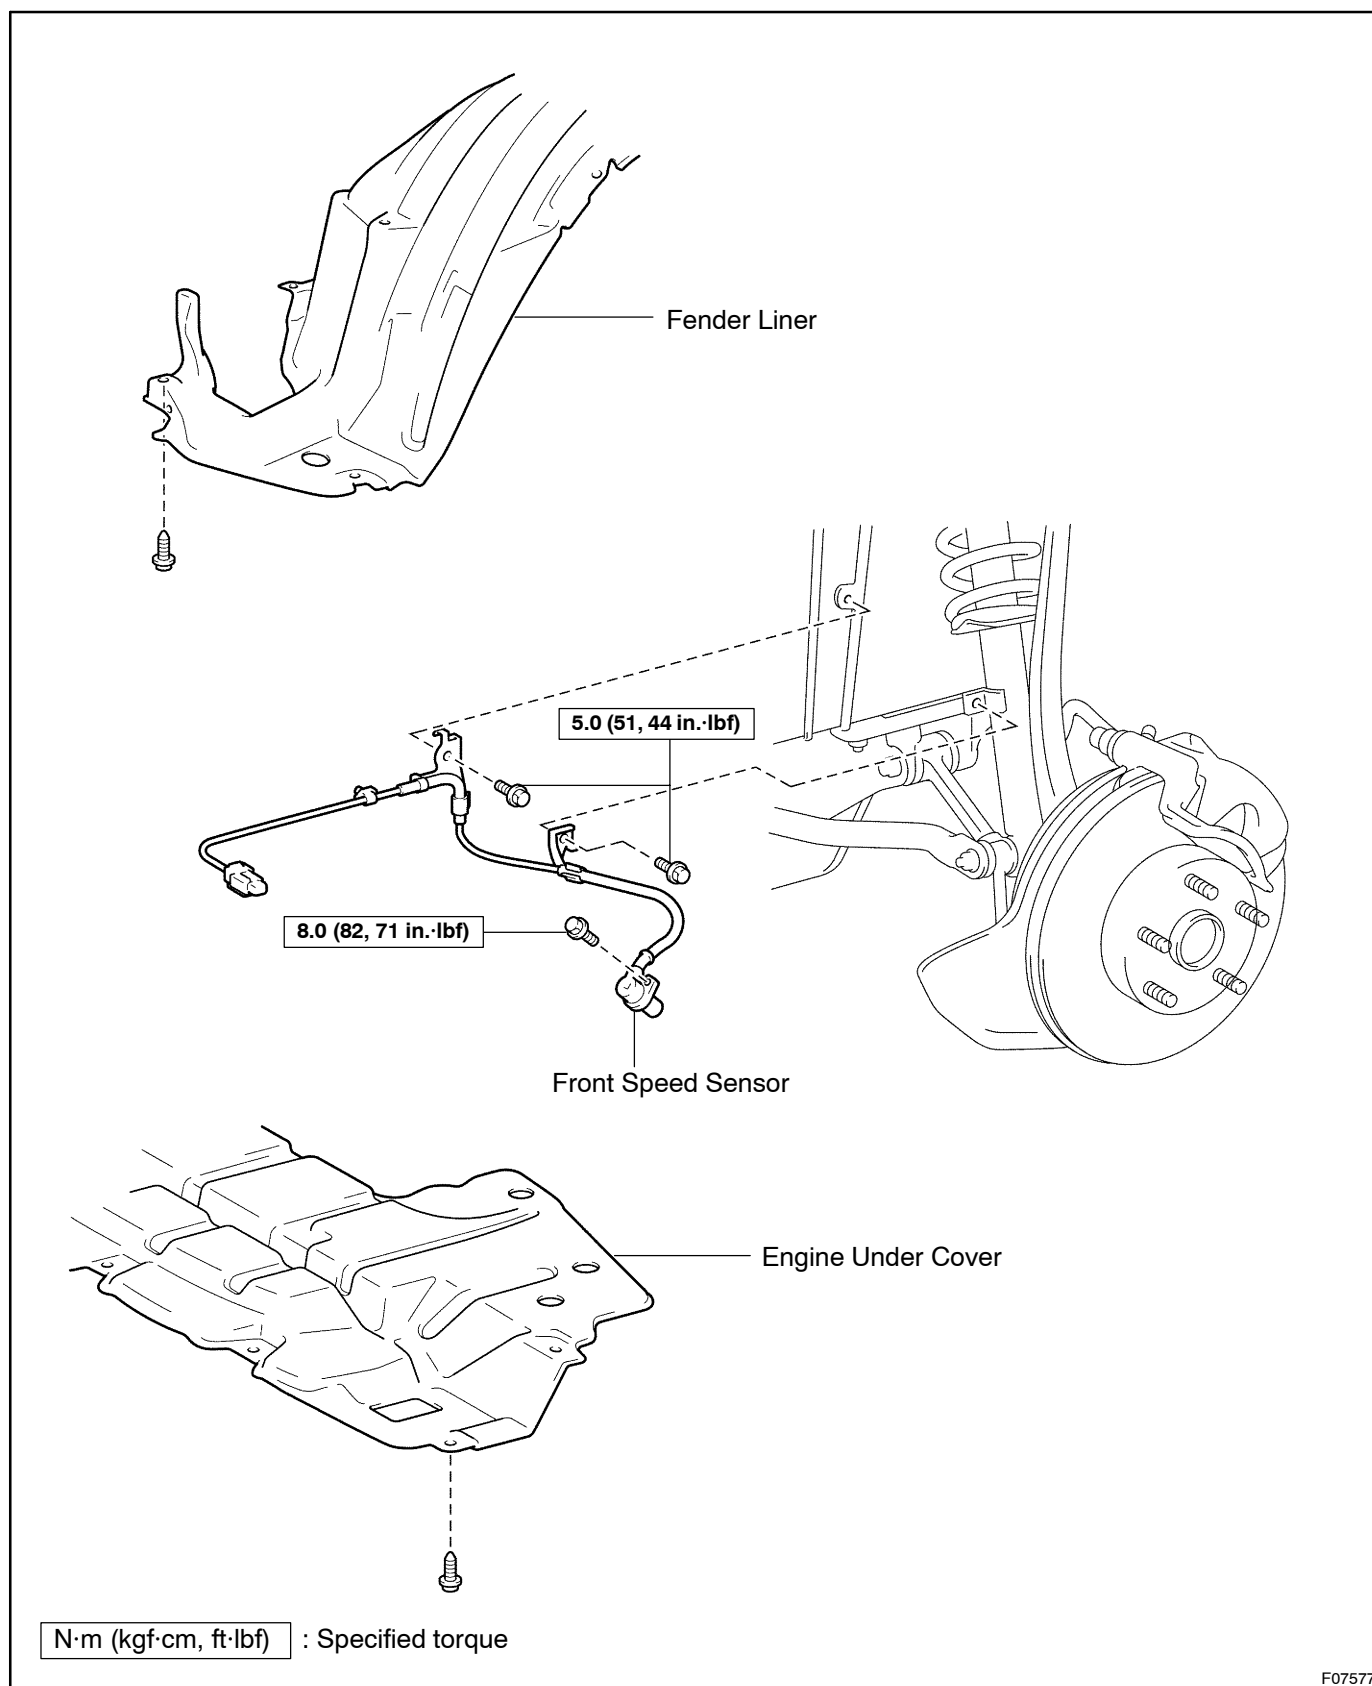

FRONT SPEED SENSOR COMPONENTS

BR0K1-08

F07577