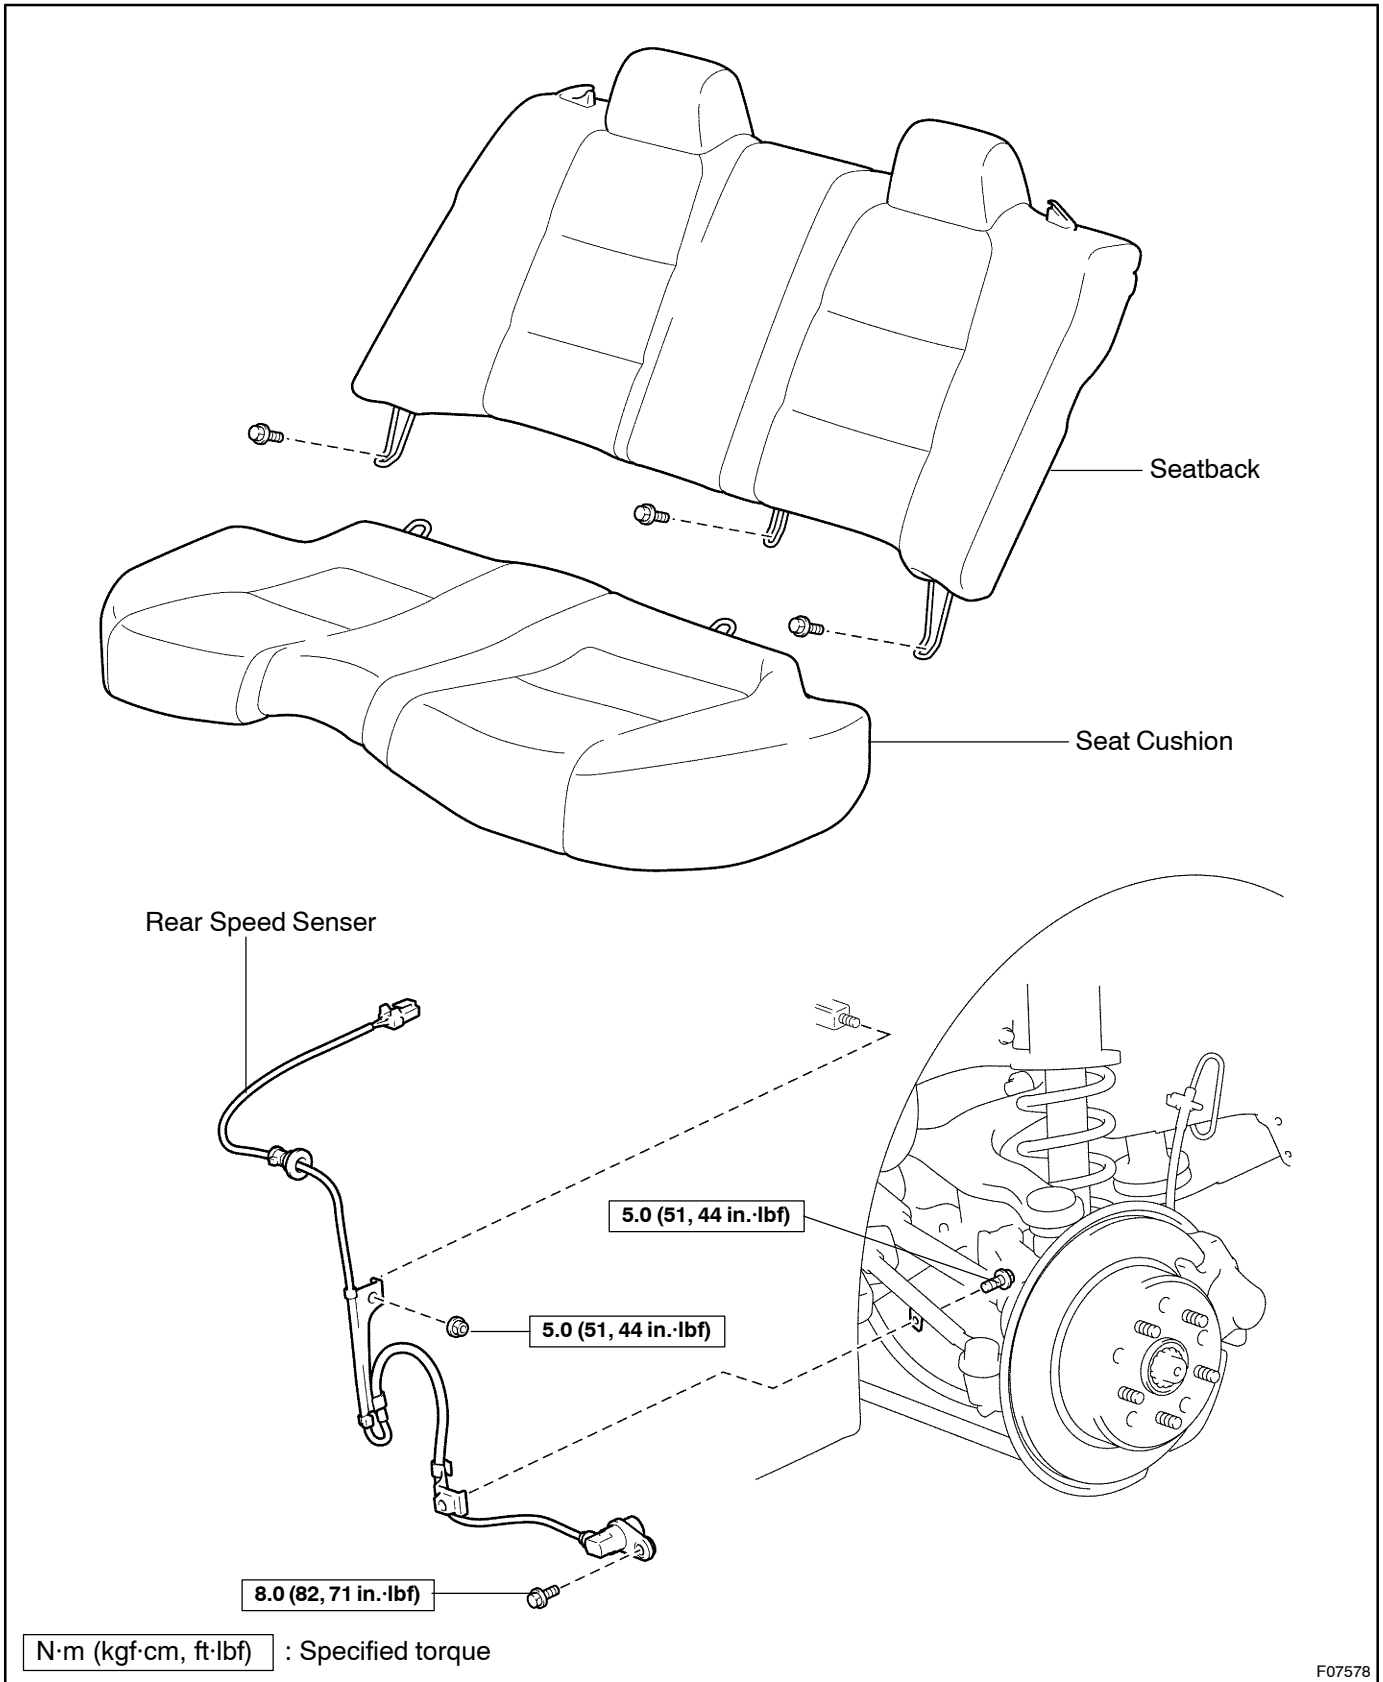

REAR SPEED SENSOR COMPONENTS

BR0K4-08

F07578