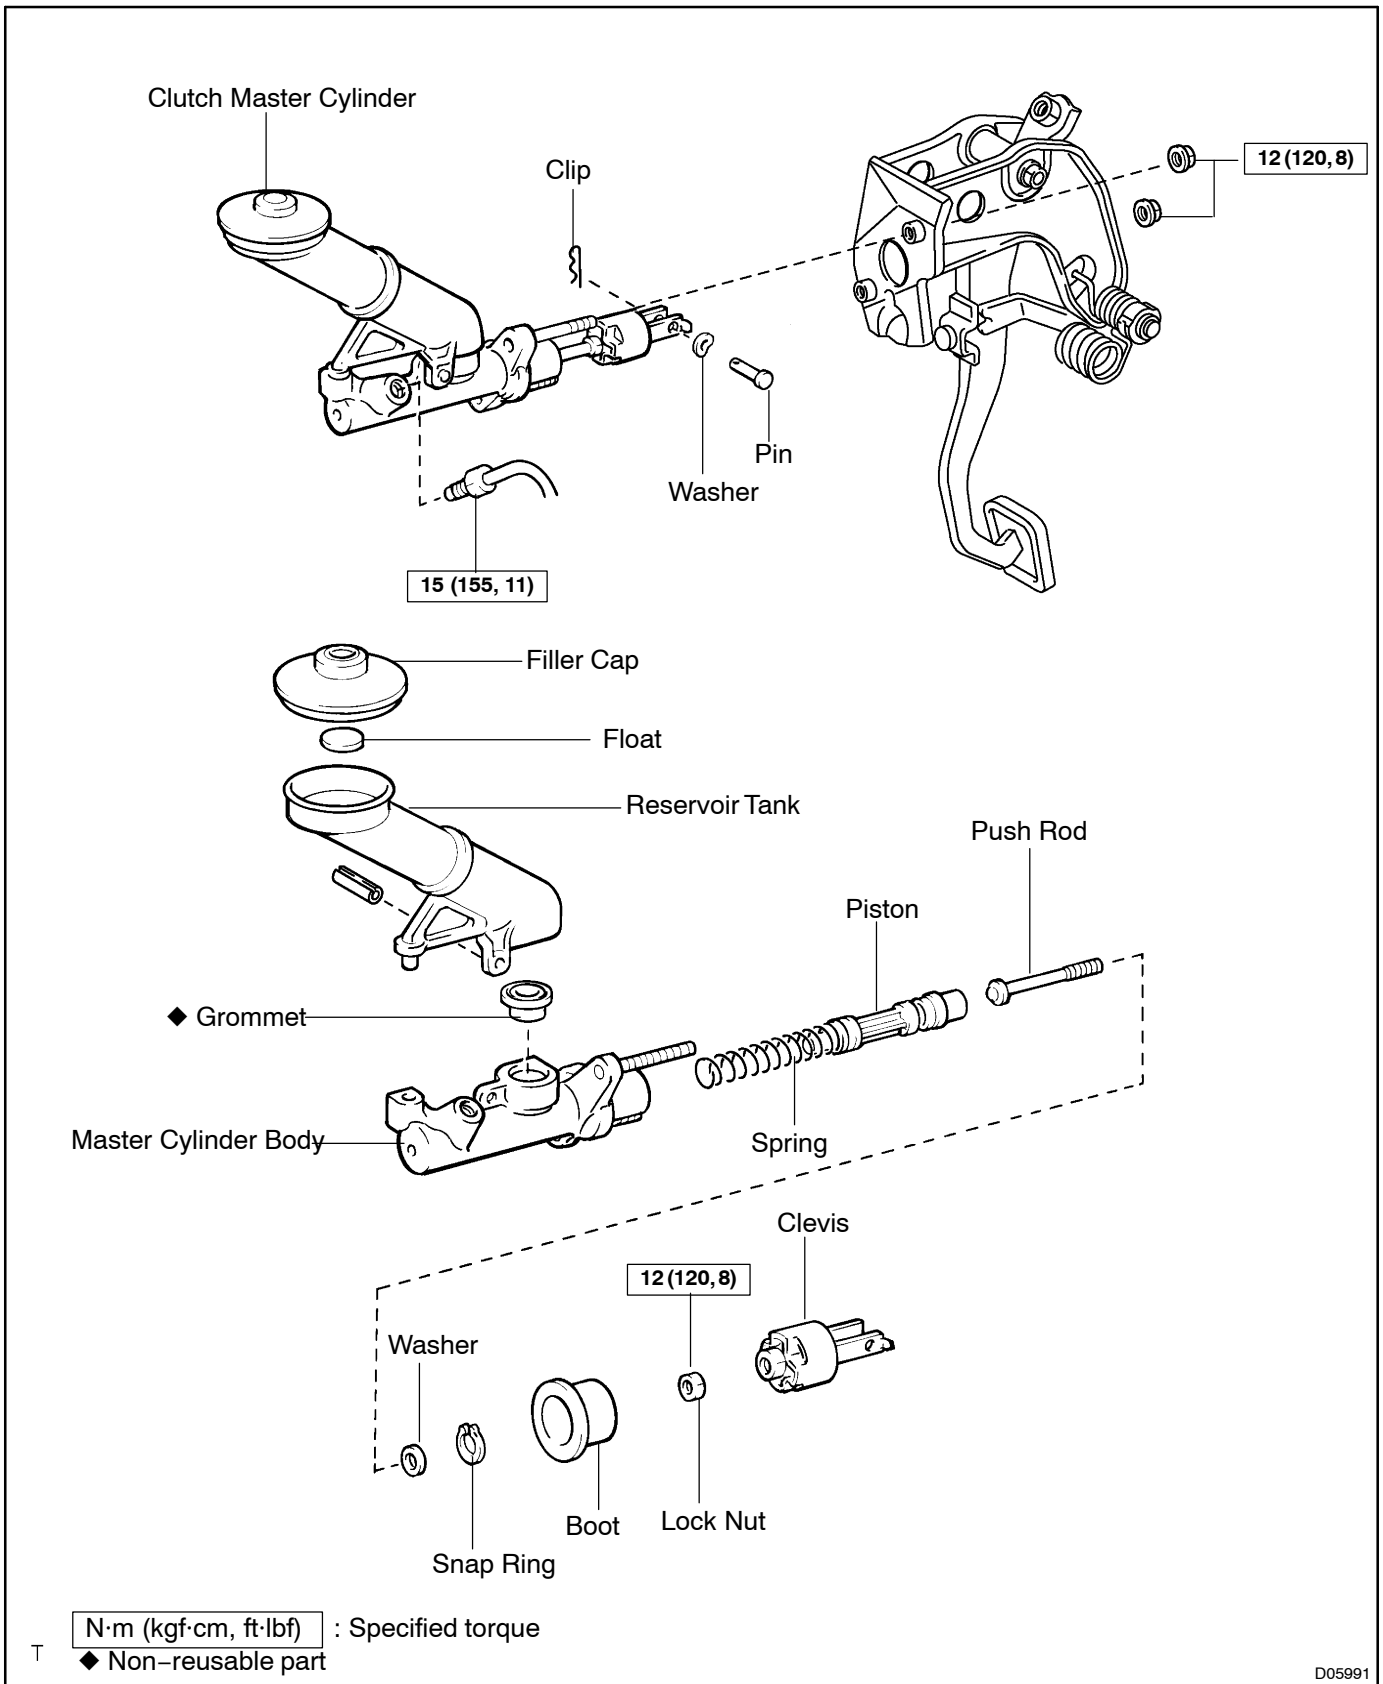

CLUTCH MASTER CYLINDER COMPONENTS

CL07L-01

D05991