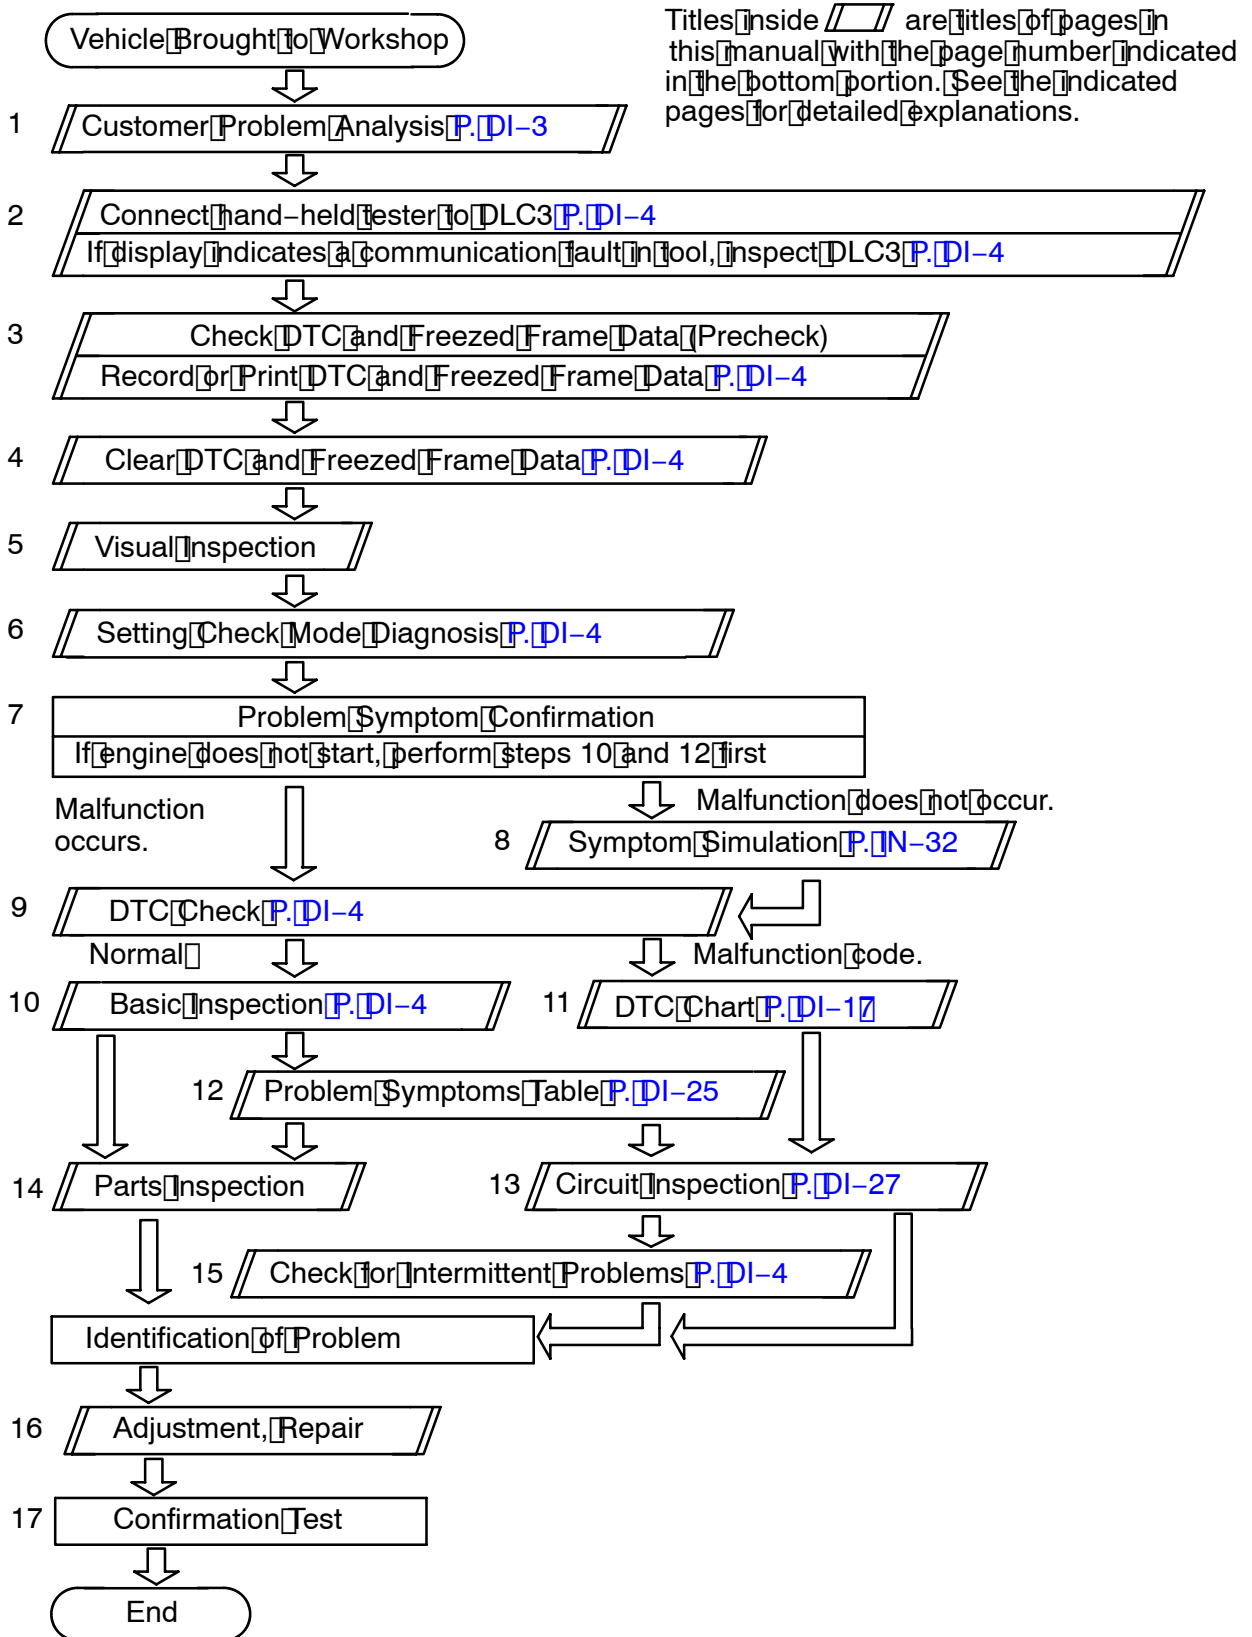

ENGINE

HOW TO PROCEED WITH TROUBLESHOOTING

D163H-01

When using hand-held tester, troubleshoot in accordance with the procedure on the following page.

When not using hand-held tester, troubleshoot in accordance with the procedure on the following page.