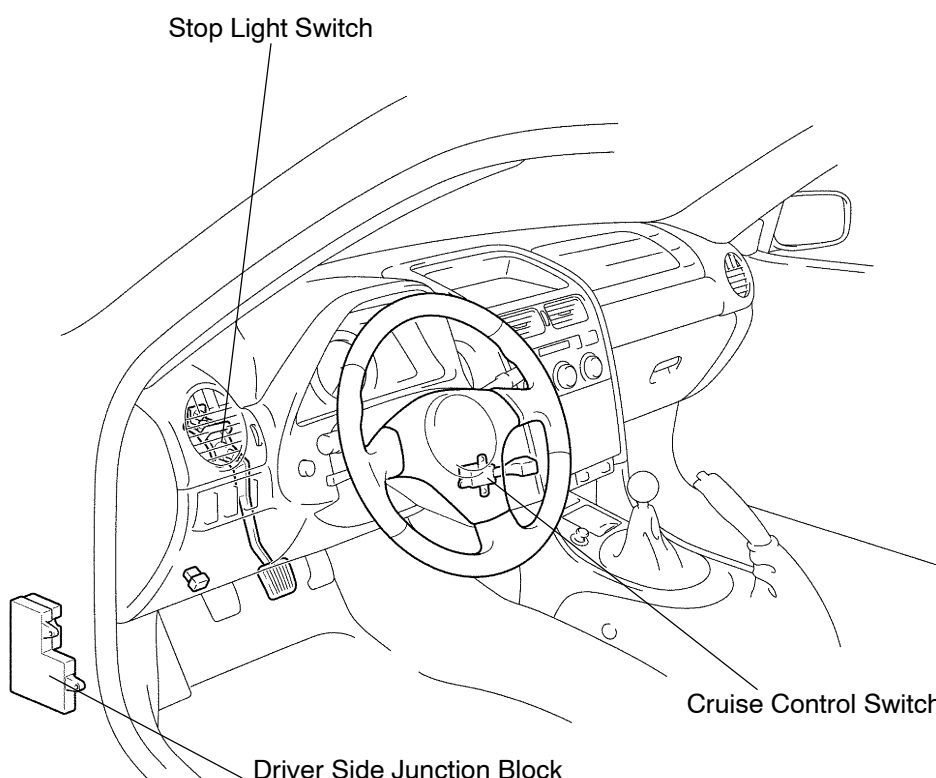

PARTS LOCATION

Engine and ECT ECU

Stop Light Switch

Cruise Control Switch

Driver Side Junction Block

- IGN Fuse
- STOP Fuse

P

I10856