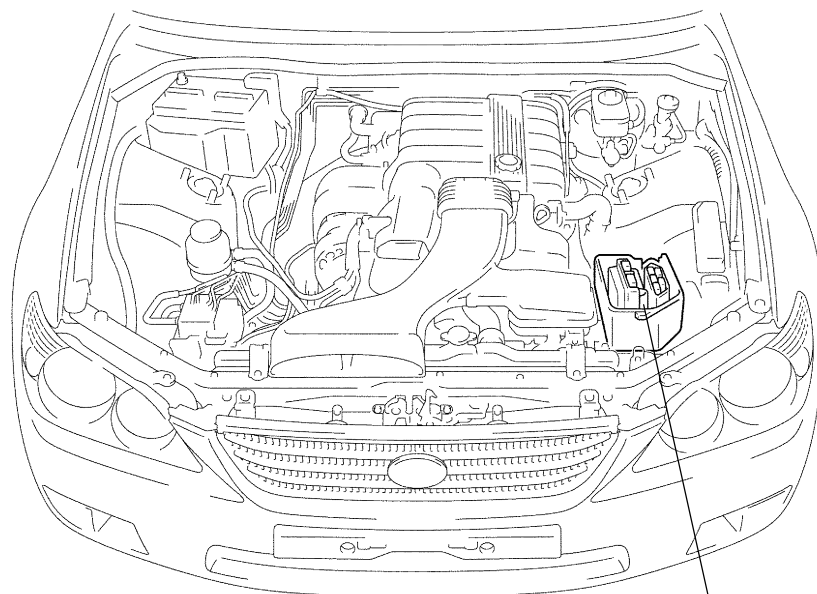

PARTS LOCATION

Engine and ECT ECU

Stop Light Switch

Cruise Control Switch

Driver Side Junction Block

- IGN Fuse
- STOP Fuse

P

I10856