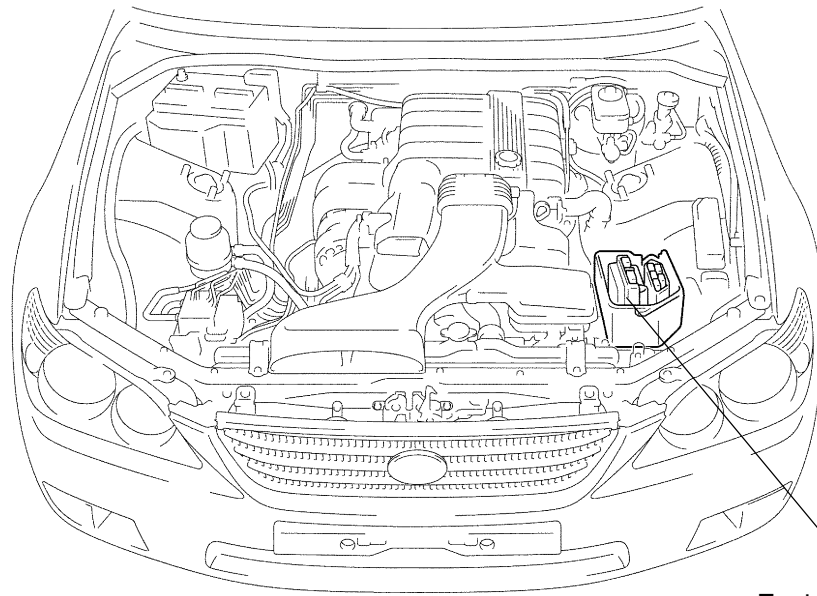

PARTS LOCATION

Engine and ECT ECU

Driver Side Junction Block
● IGN Fuse

Transponder Key Amplifier

Transponder Key Coil

P

I10857