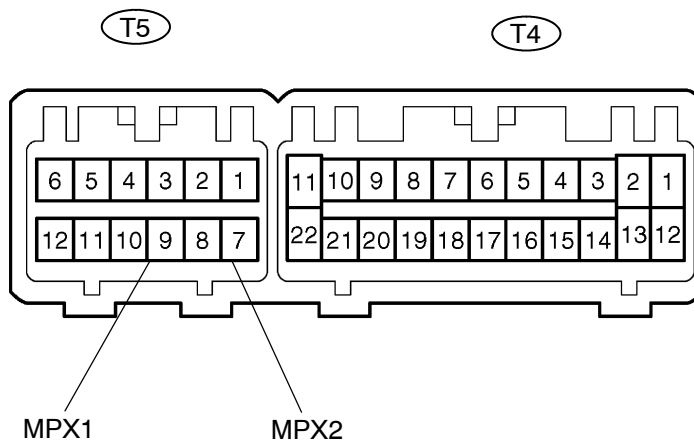

TERMINALS OF ECU

BODY CONTROL ECU

I11362

POWER WINDOW MASTER SWITCH

I11502

THEFT DETERRENT ECU

I01920

ENGINE AND ECT ECU

I04358

A/C ECU

I07266

COMBINATION METER ECU

I11363