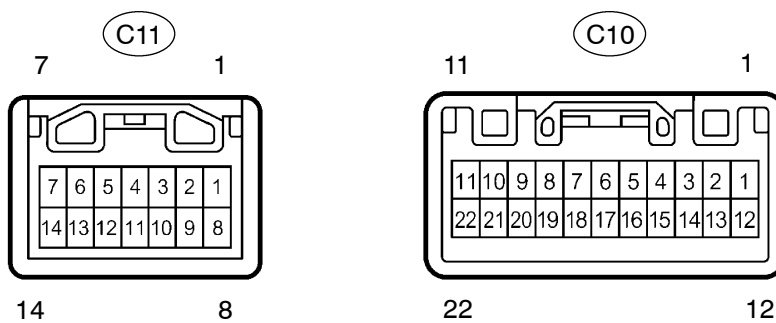

TERMINALS OF ECU

BODY CONTROL ECU

I11362

POWER WINDOW MASTER SWITCH

I11502

THEFT DETERRENT ECU

I01920

ENGINE AND ECT ECU

I04358

A/C ECU

I07266

COMBINATION METER ECU

I11363