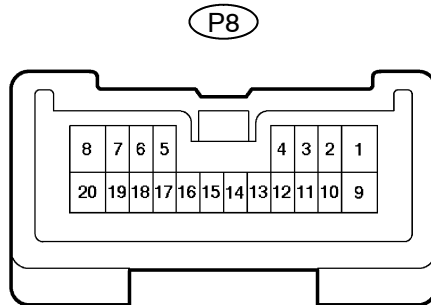

TERMINALS OF ECU

BODY CONTROL ECU

I11362

POWER WINDOW MASTER SWITCH

I11502

THEFT DETERRENT ECU

I01920

ENGINE AND ECT ECU