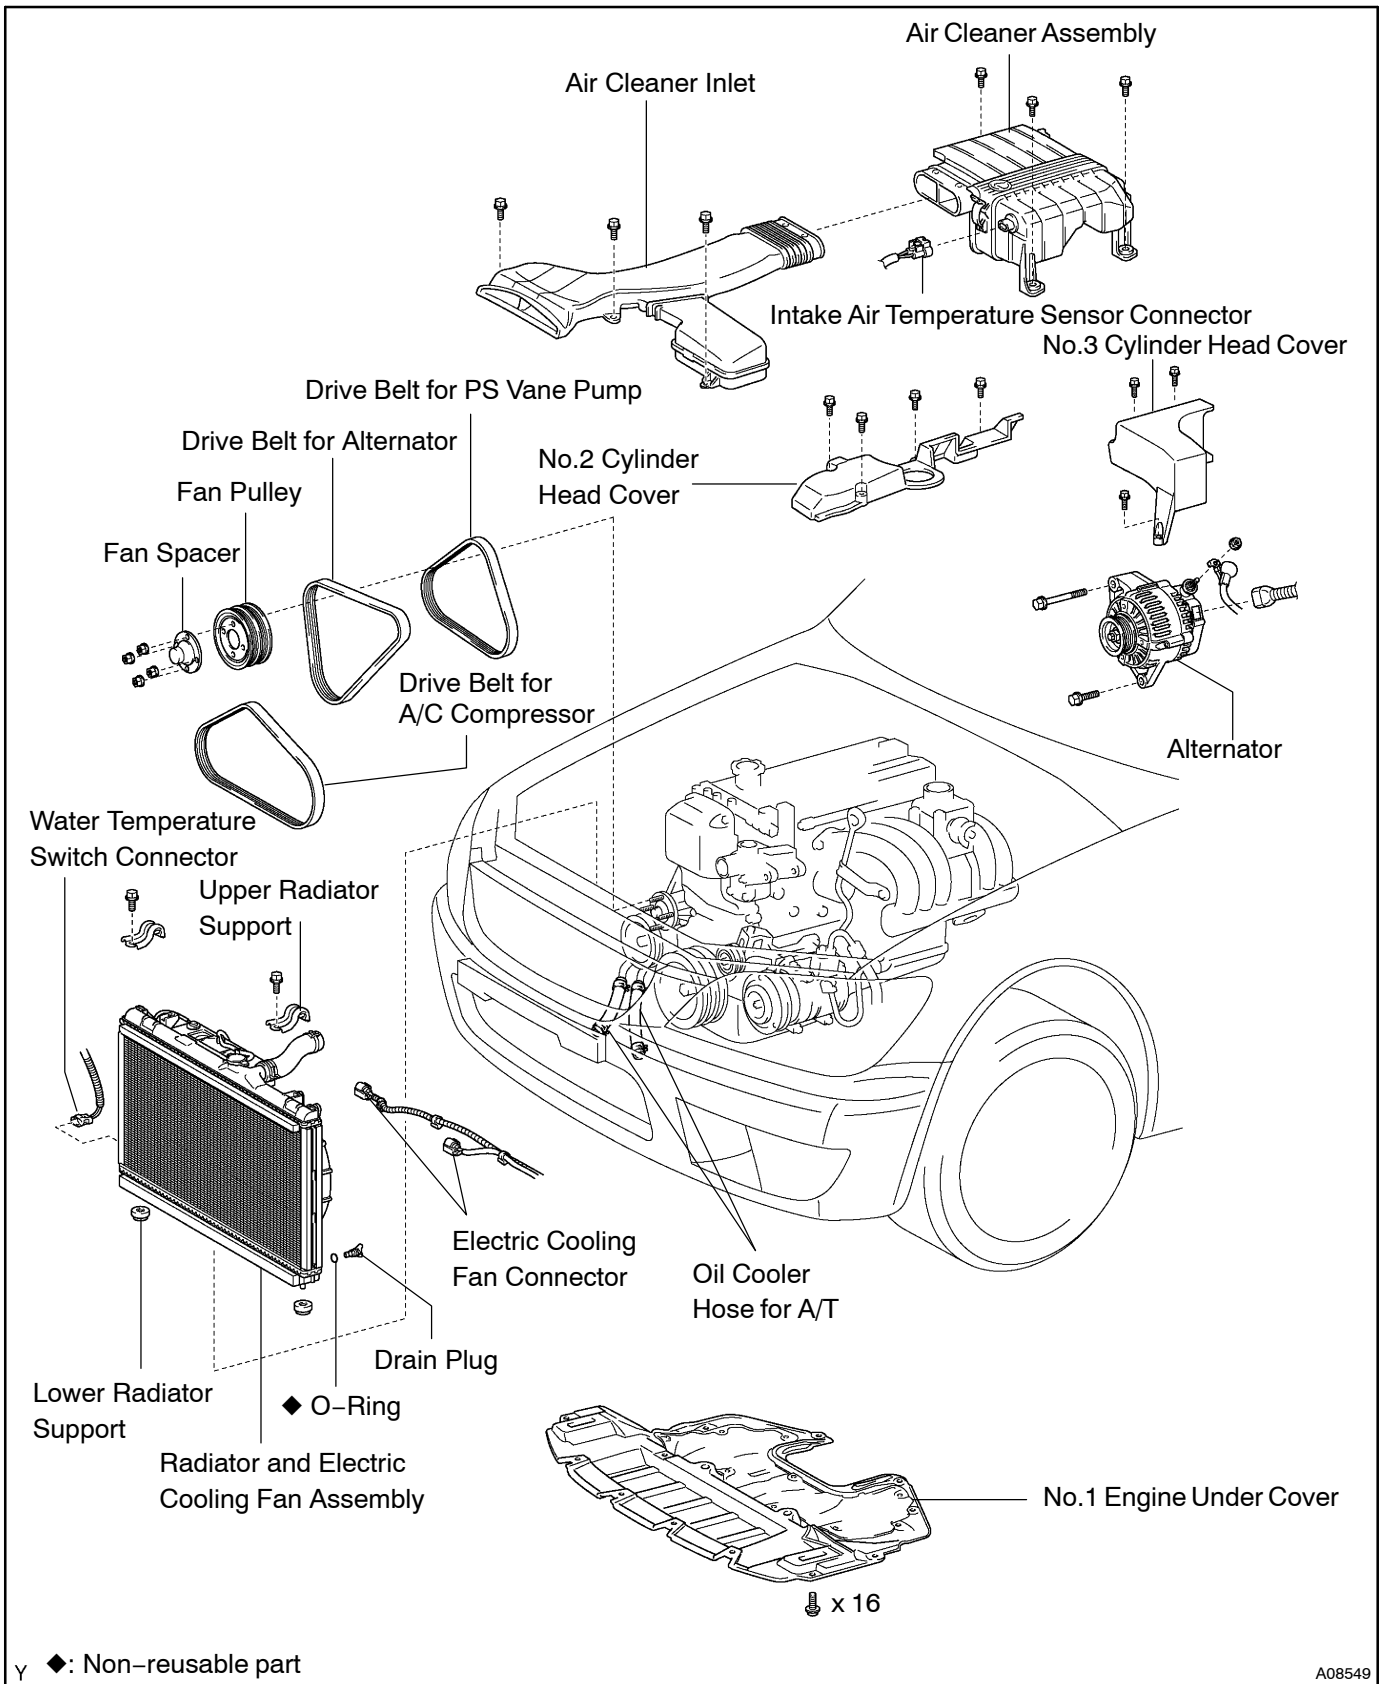

VALVE CLEARANCE COMPONENTS

EM116-01

A08549