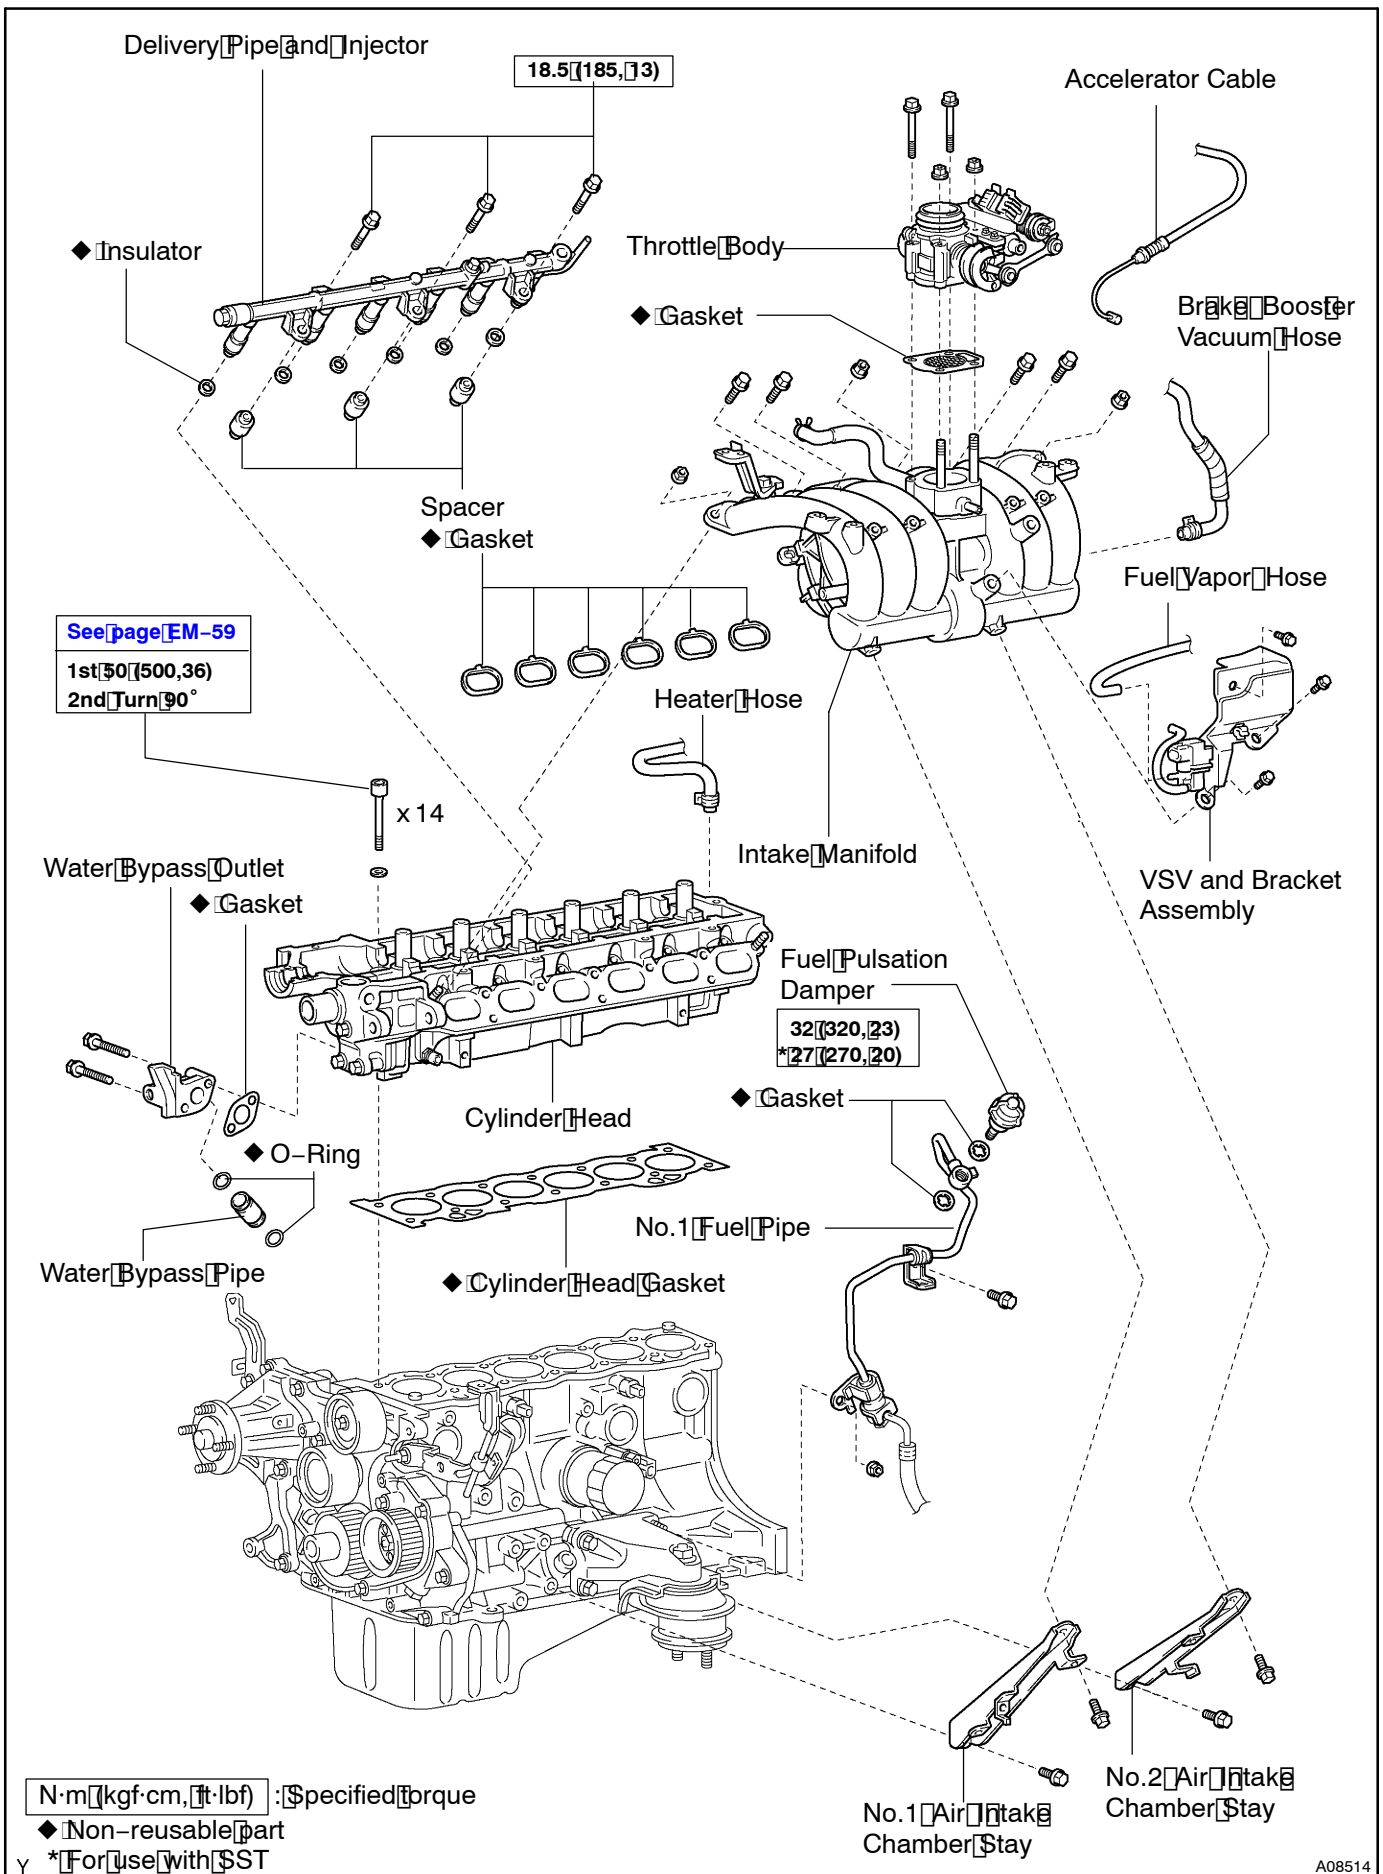

CYLINDER HEAD COMPONENTS

EM11C-01

A08548

A08522

A08514