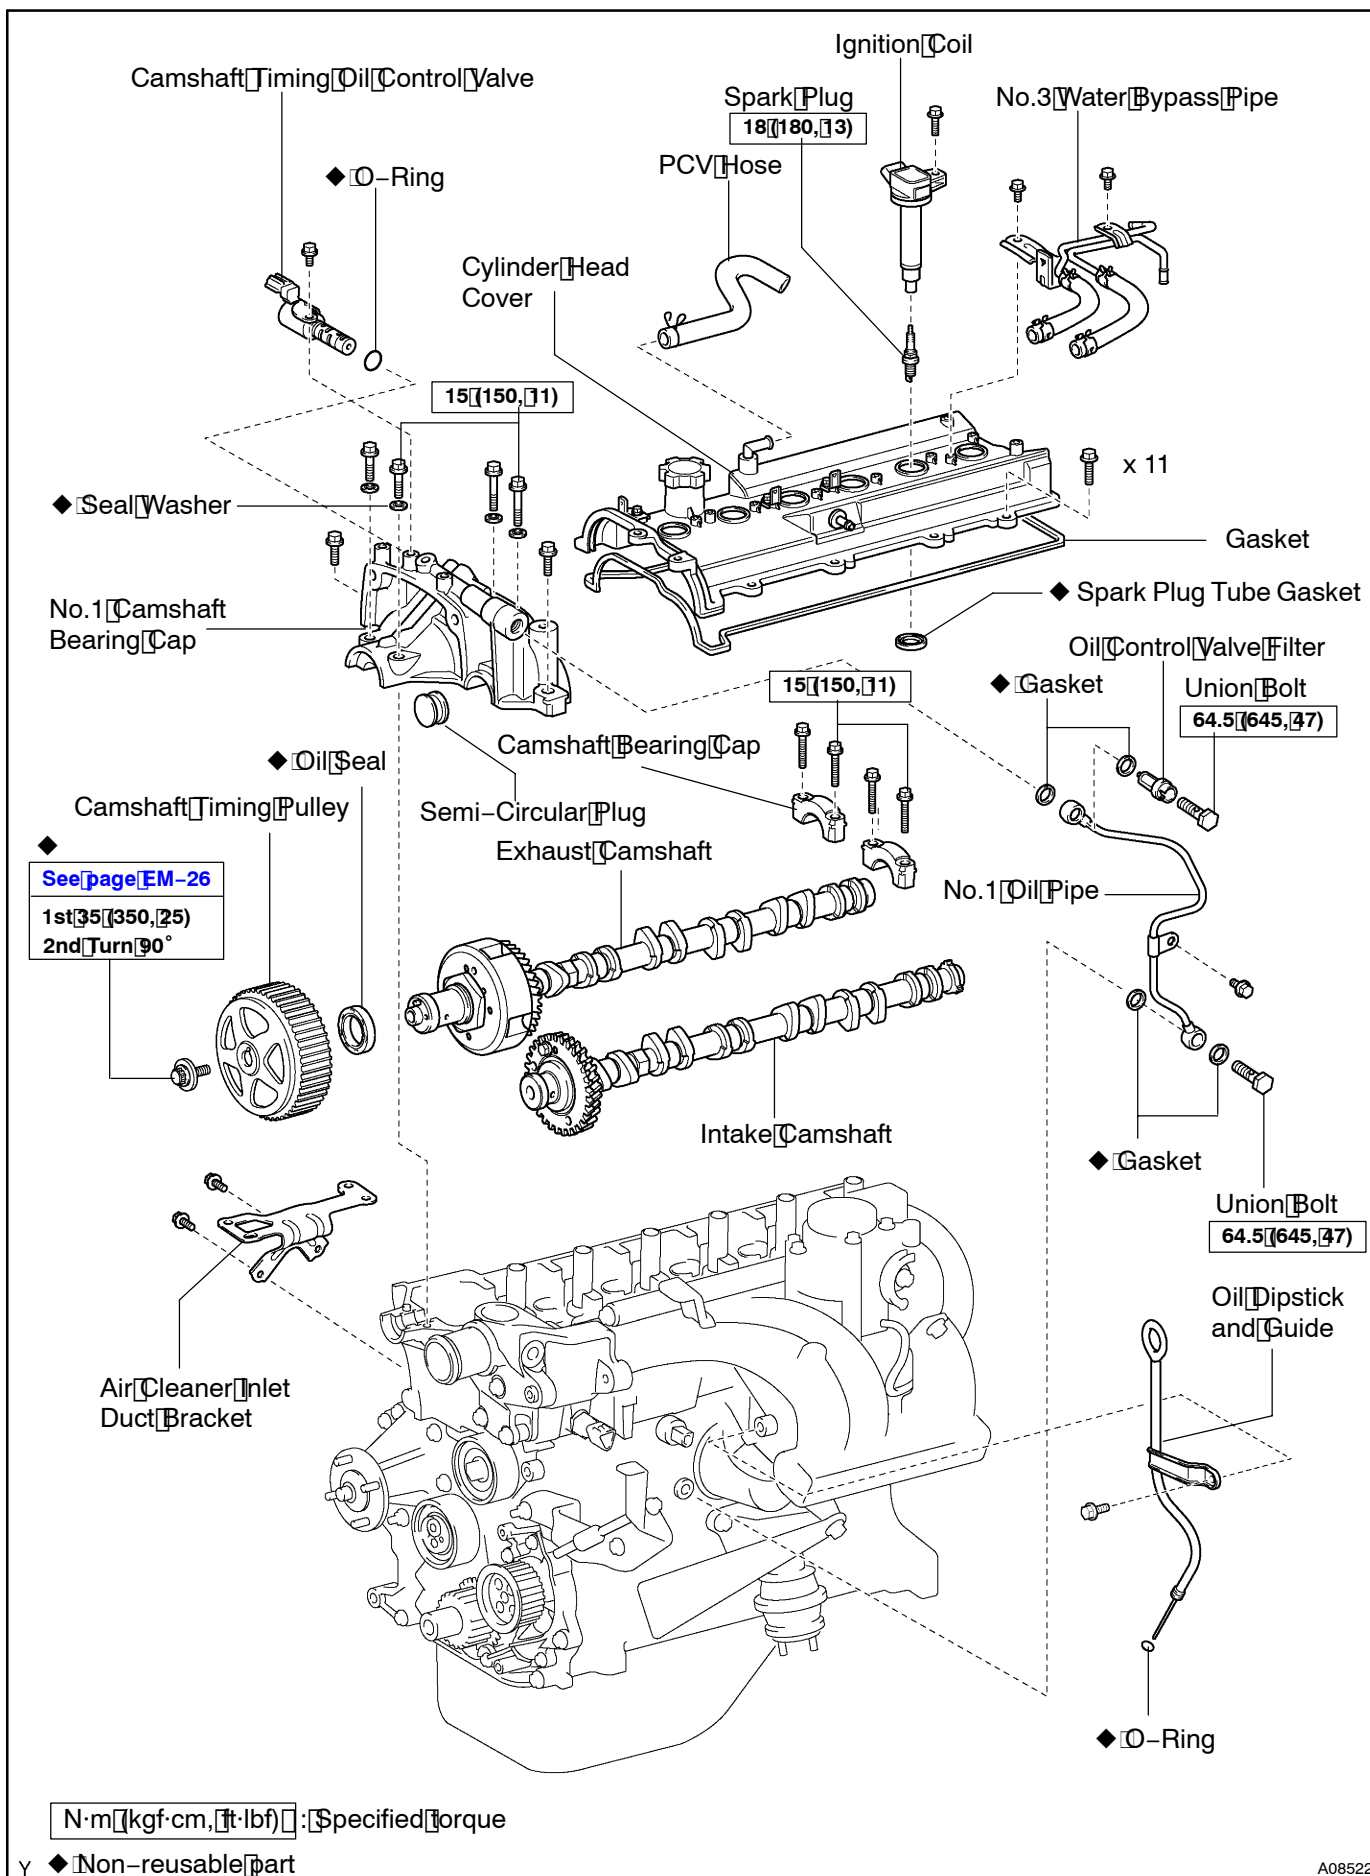

CYLINDER HEAD COMPONENTS

EM11C-01

A08548

A08522

A08514