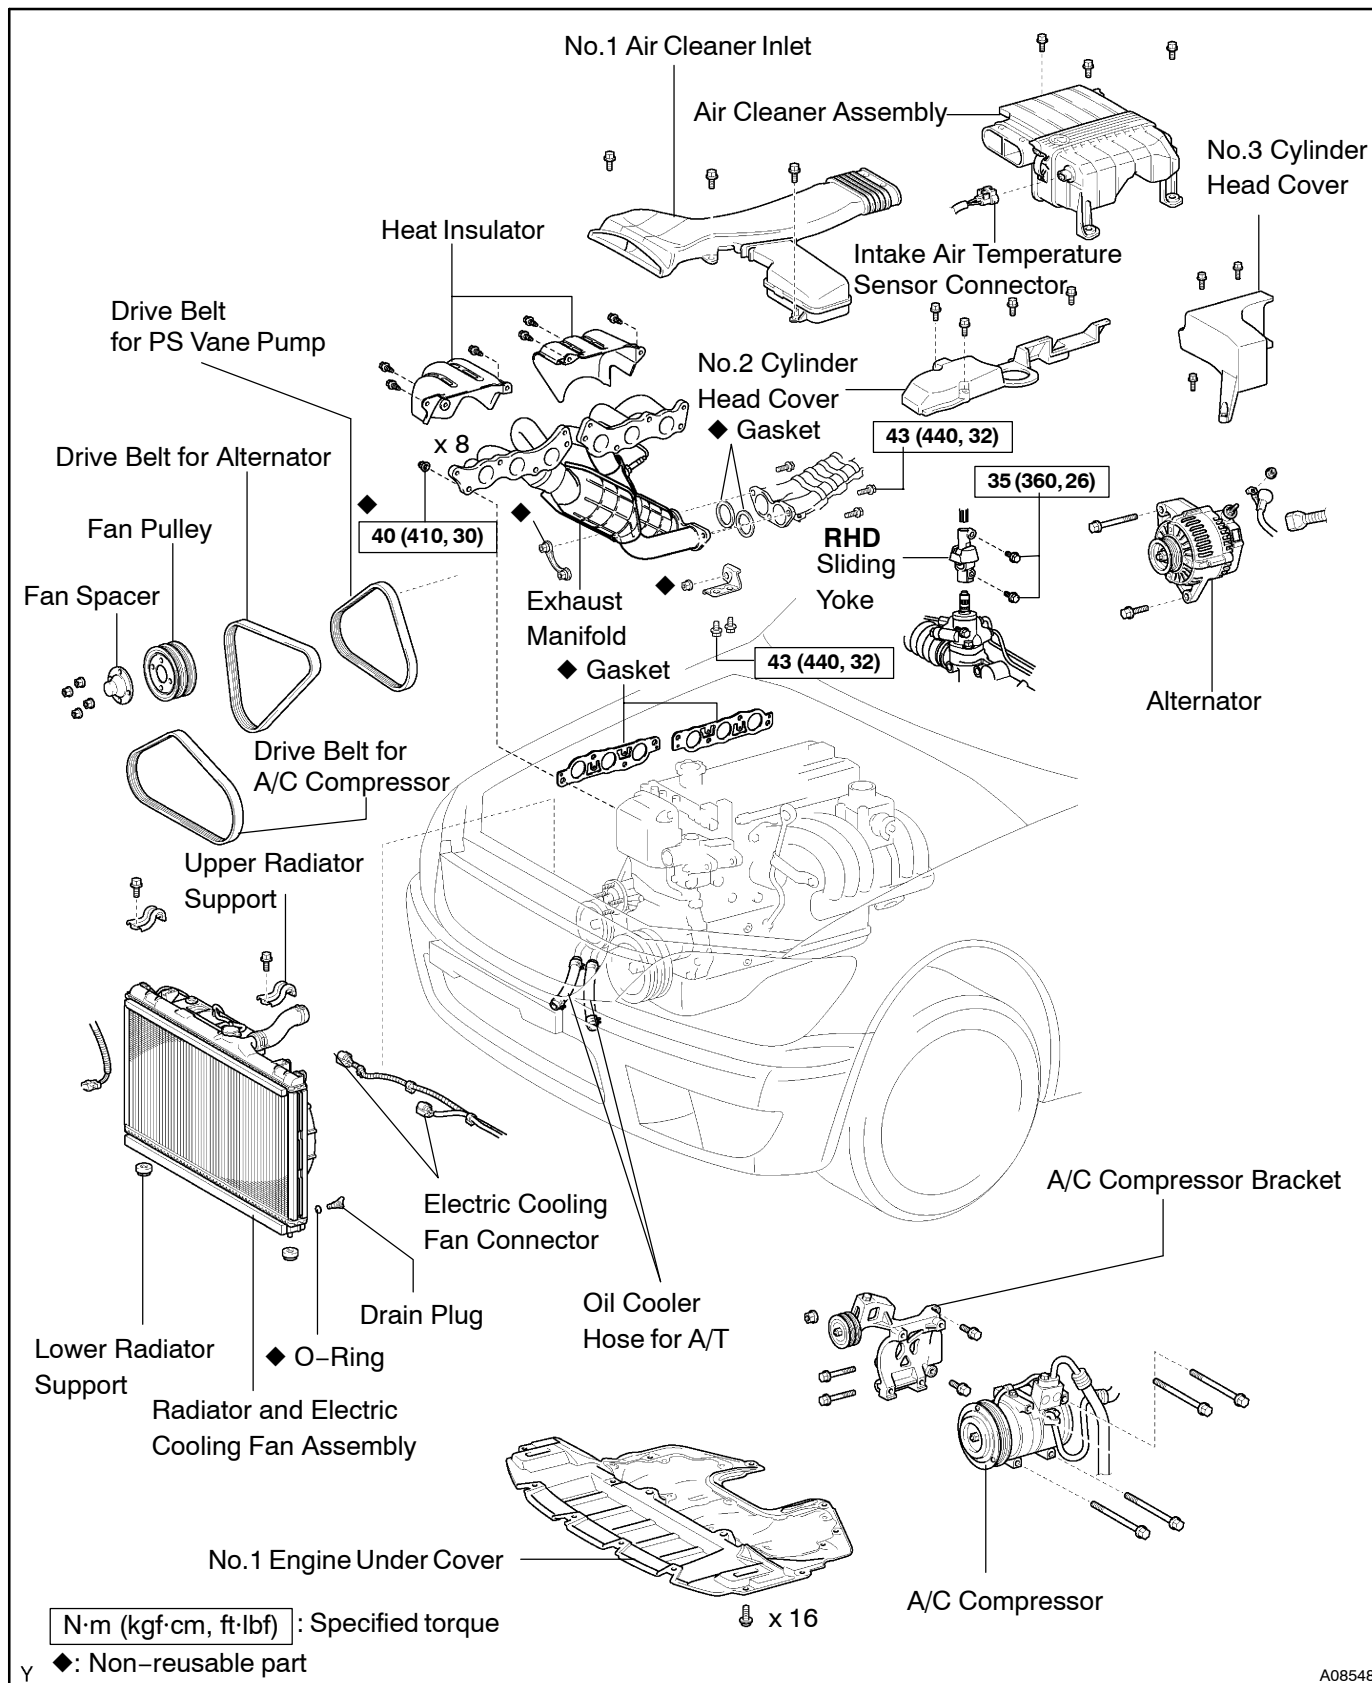

CYLINDER HEAD COMPONENTS

EM11C-01

A08548

A08522

A08514