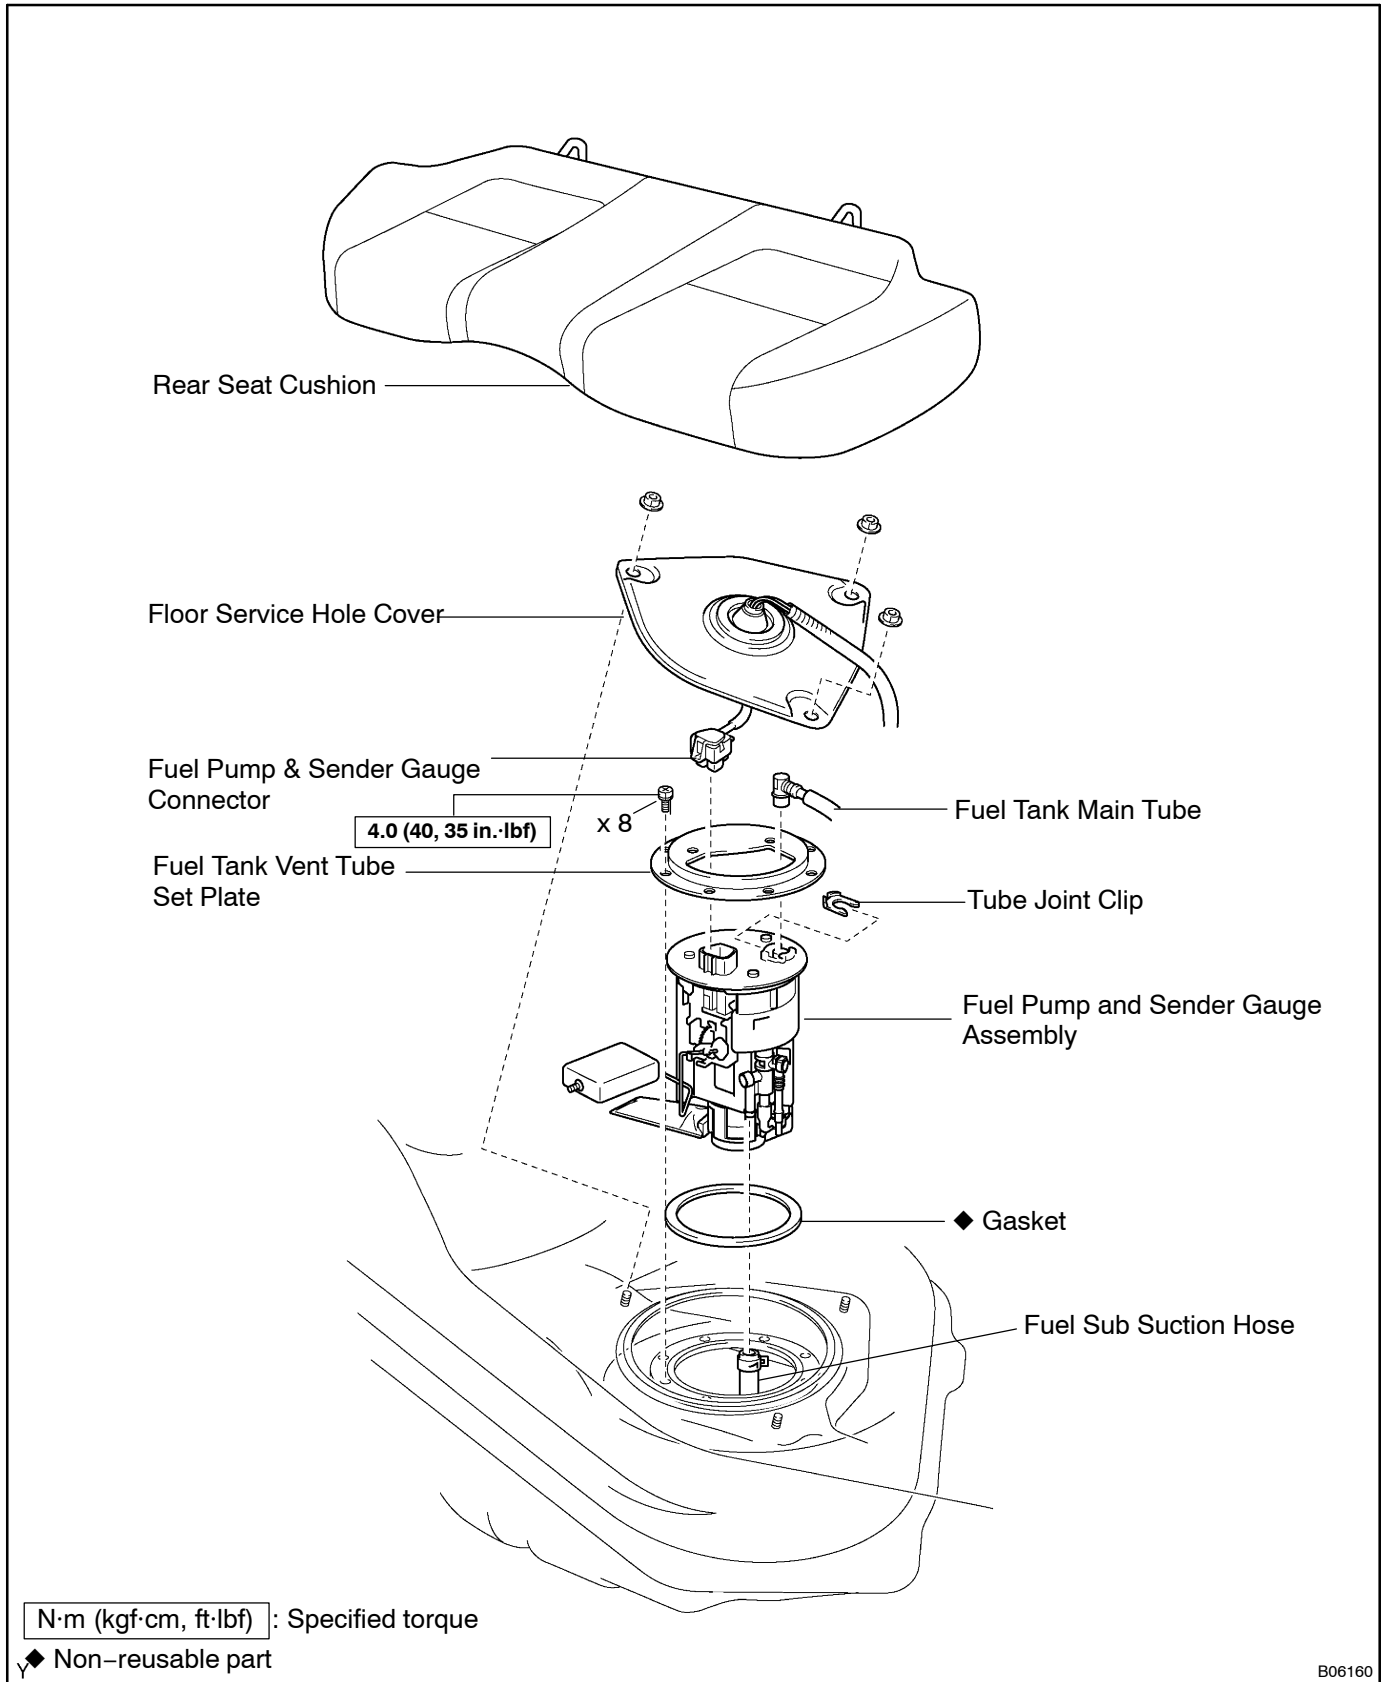

FUEL PRESSURE REGULATOR COMPONENTS

SF0N6-03

B06160

◆ Non-reusable part

B06161