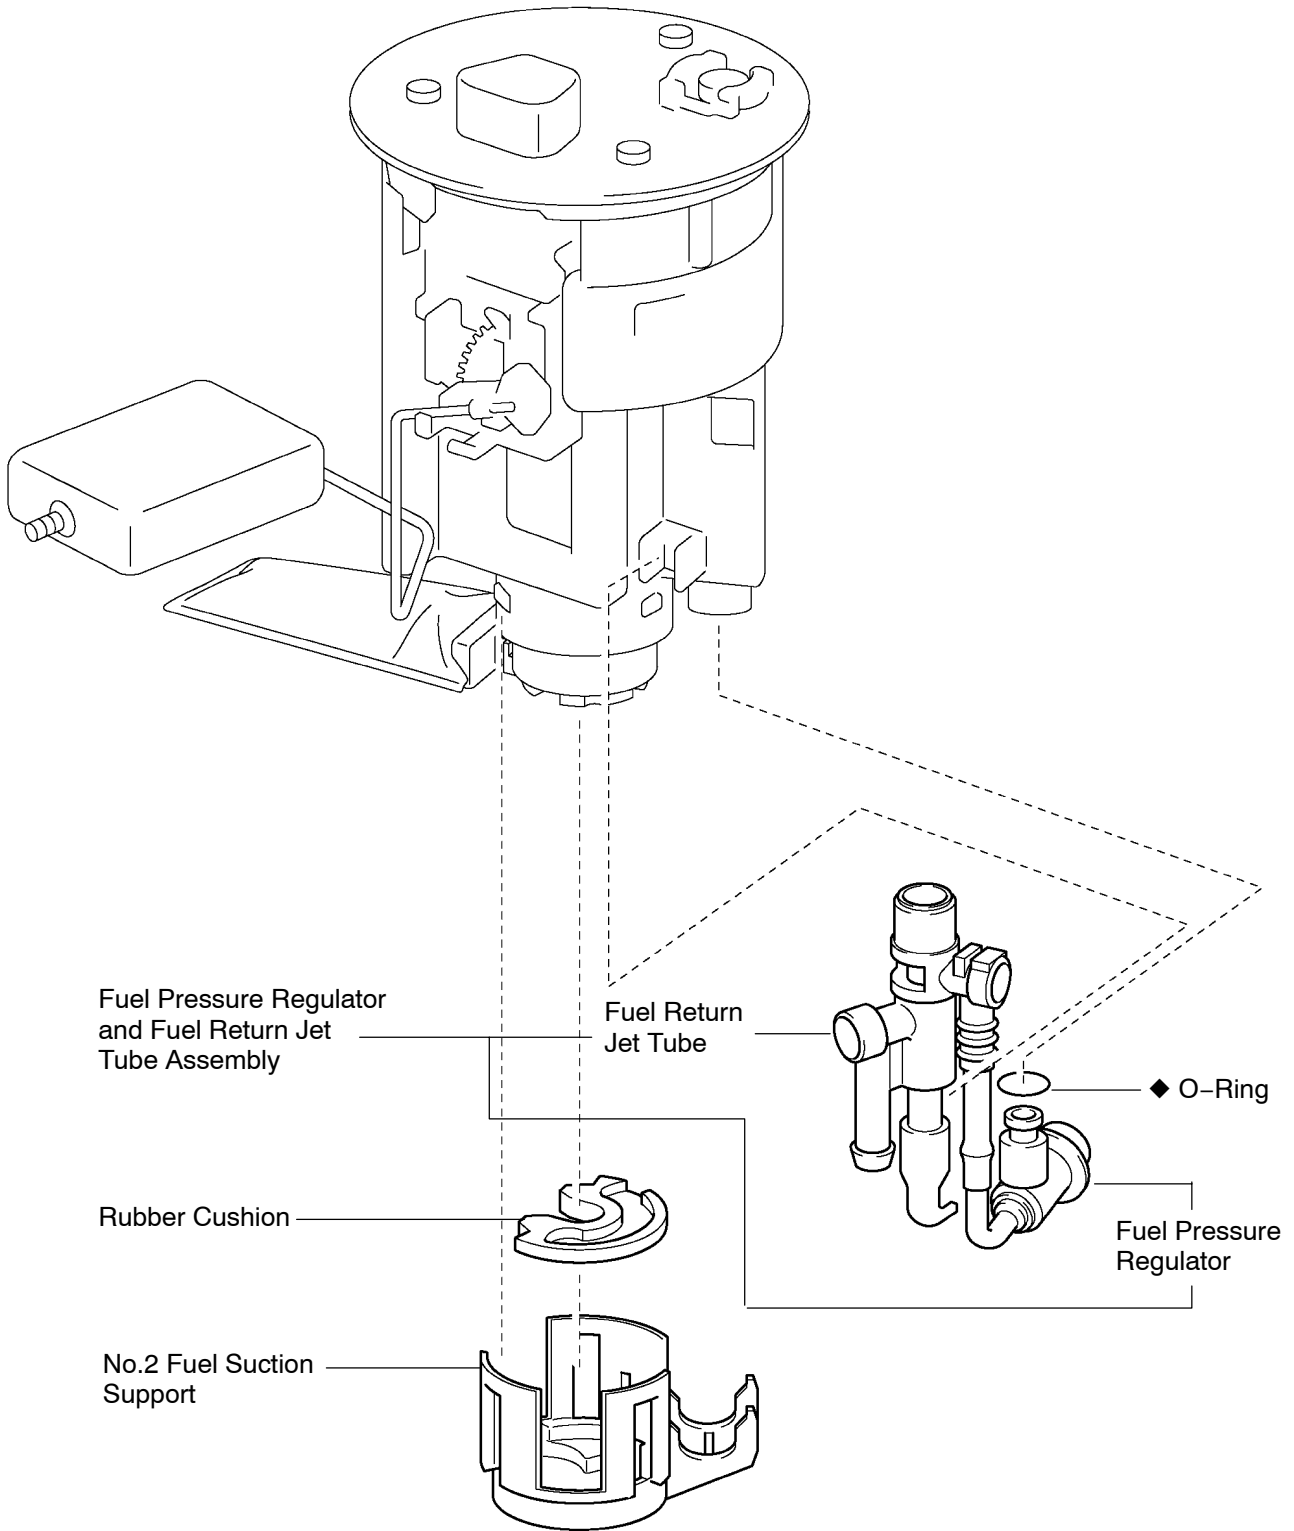

FUEL PRESSURE REGULATOR COMPONENTS

SF0N6-03

B06160

◆ Non-reusable part

B06161