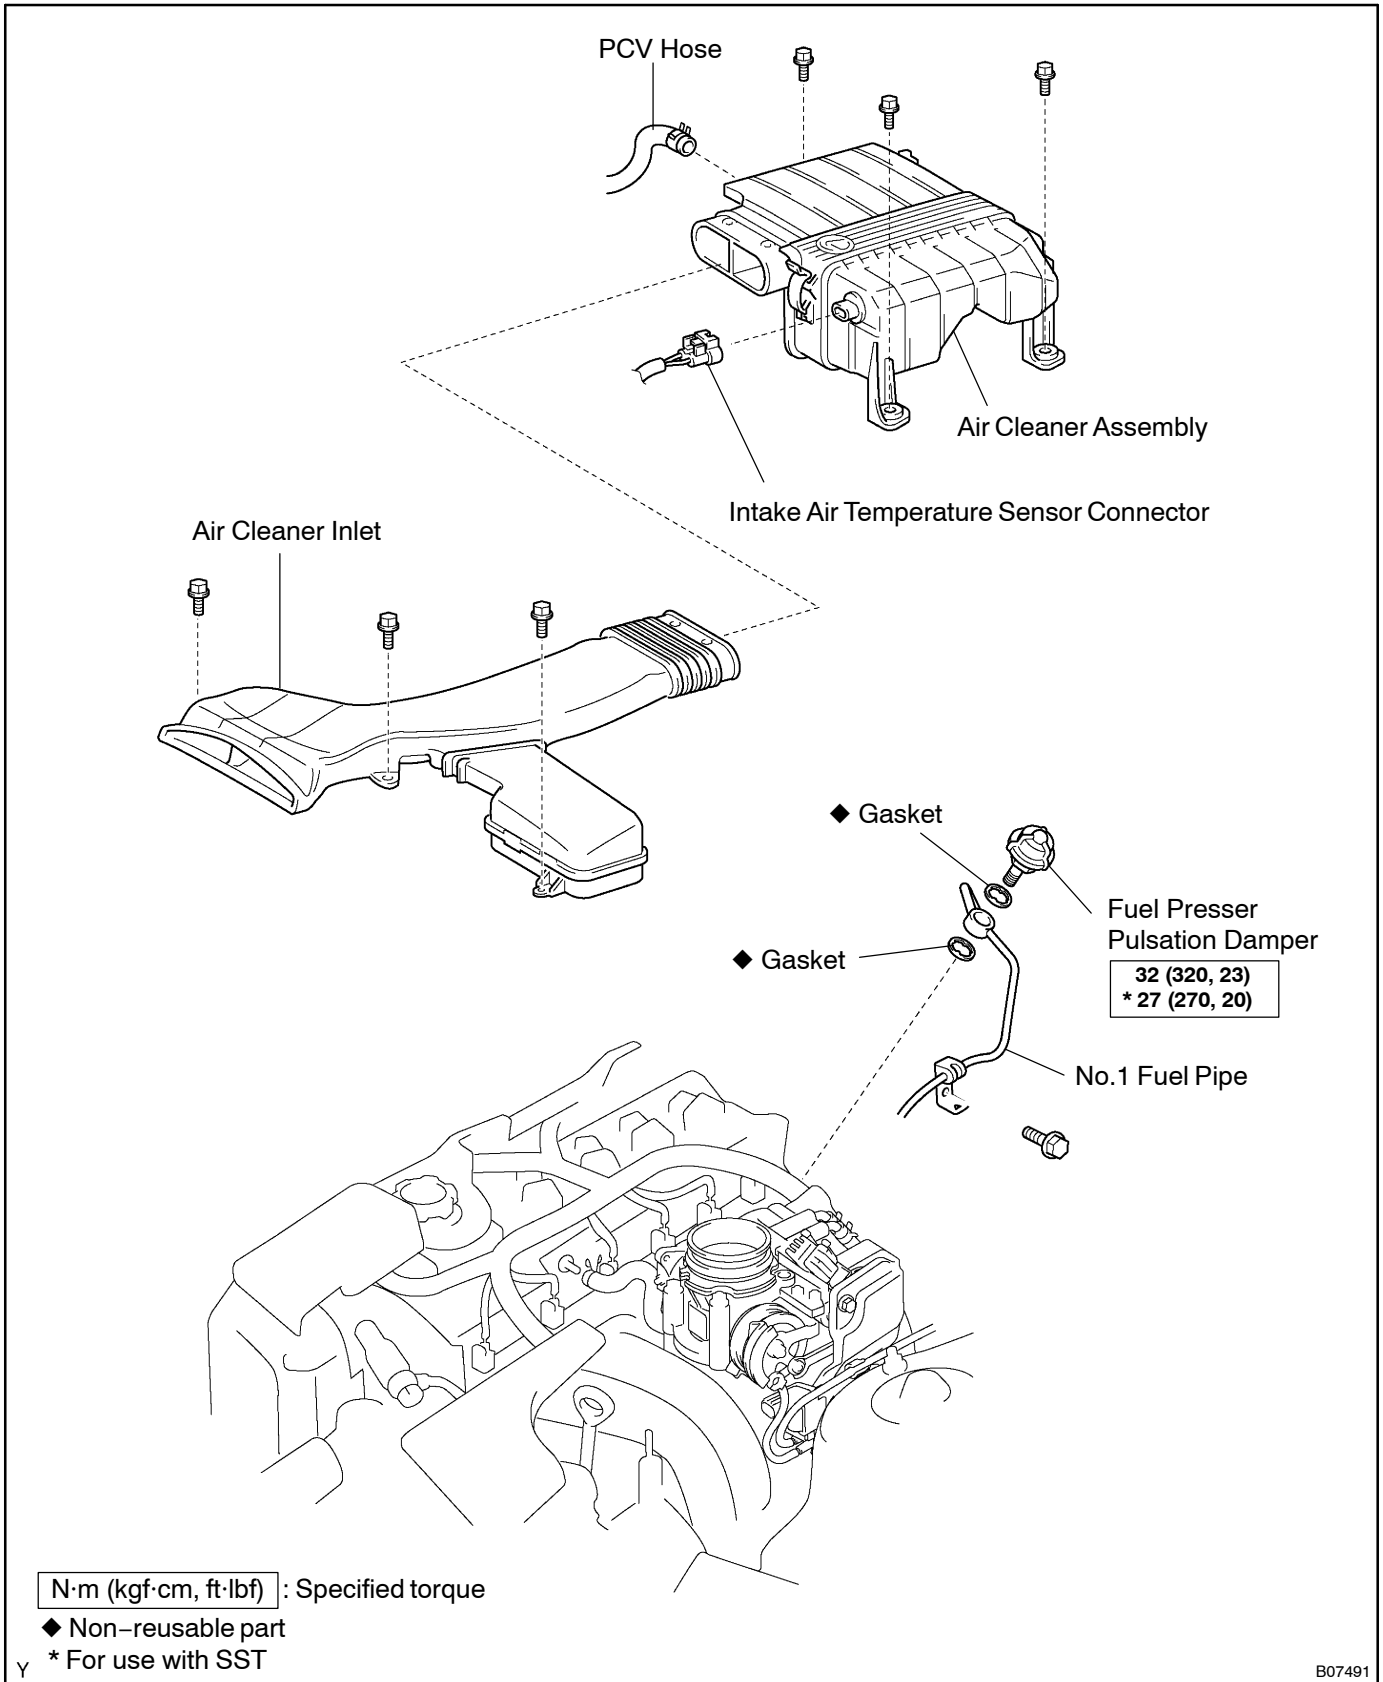

# FUEL PRESSURE PULSATION DAMPER COMPONENTS

SF0NE-04

B07491