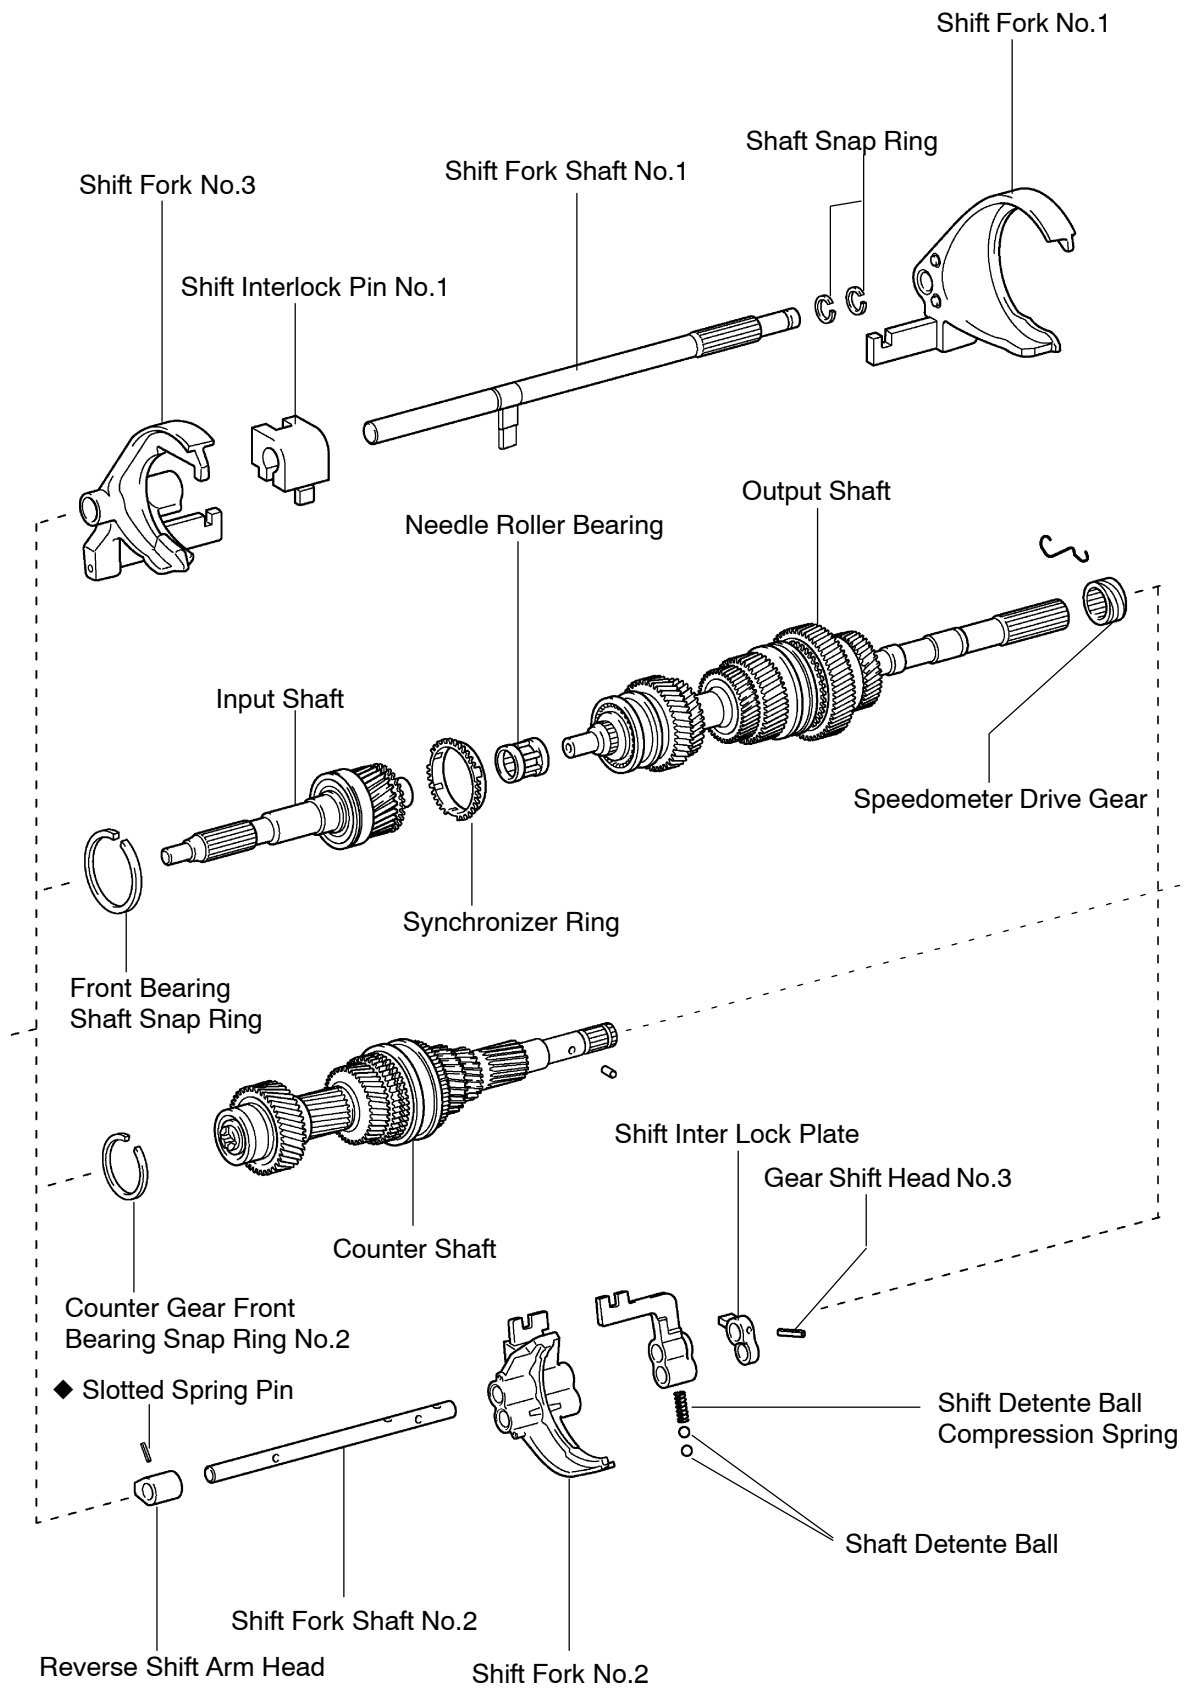

# MANUAL TRANSMISSION ASSEMBLY

## COMPONENTS

MT08W-01

D05996

◆ Non-reusable part

T

D06039

D06038

D06040