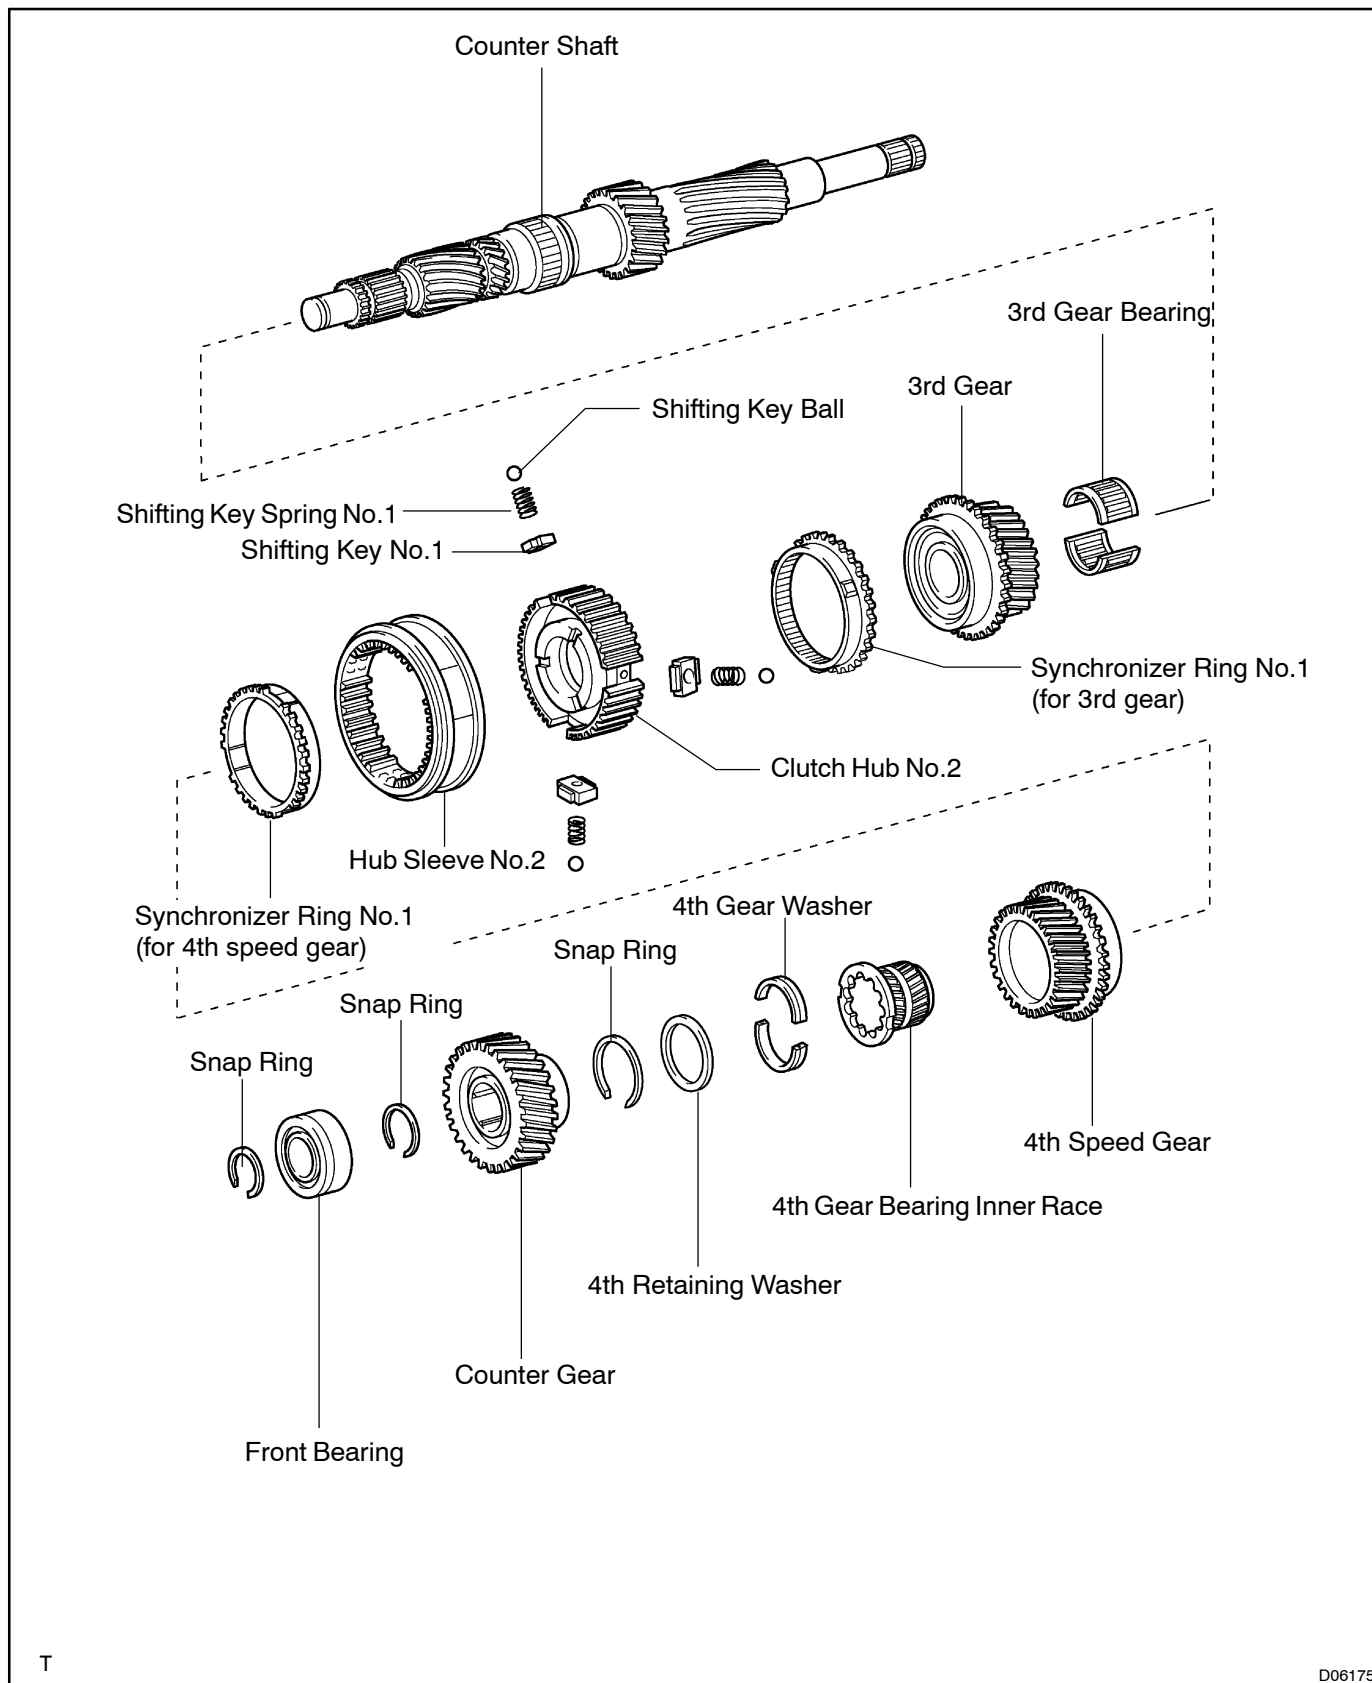

COUNTER GEAR AND REVERSE IDLER GEAR COMPONENTS

MT096-01

T

D06175